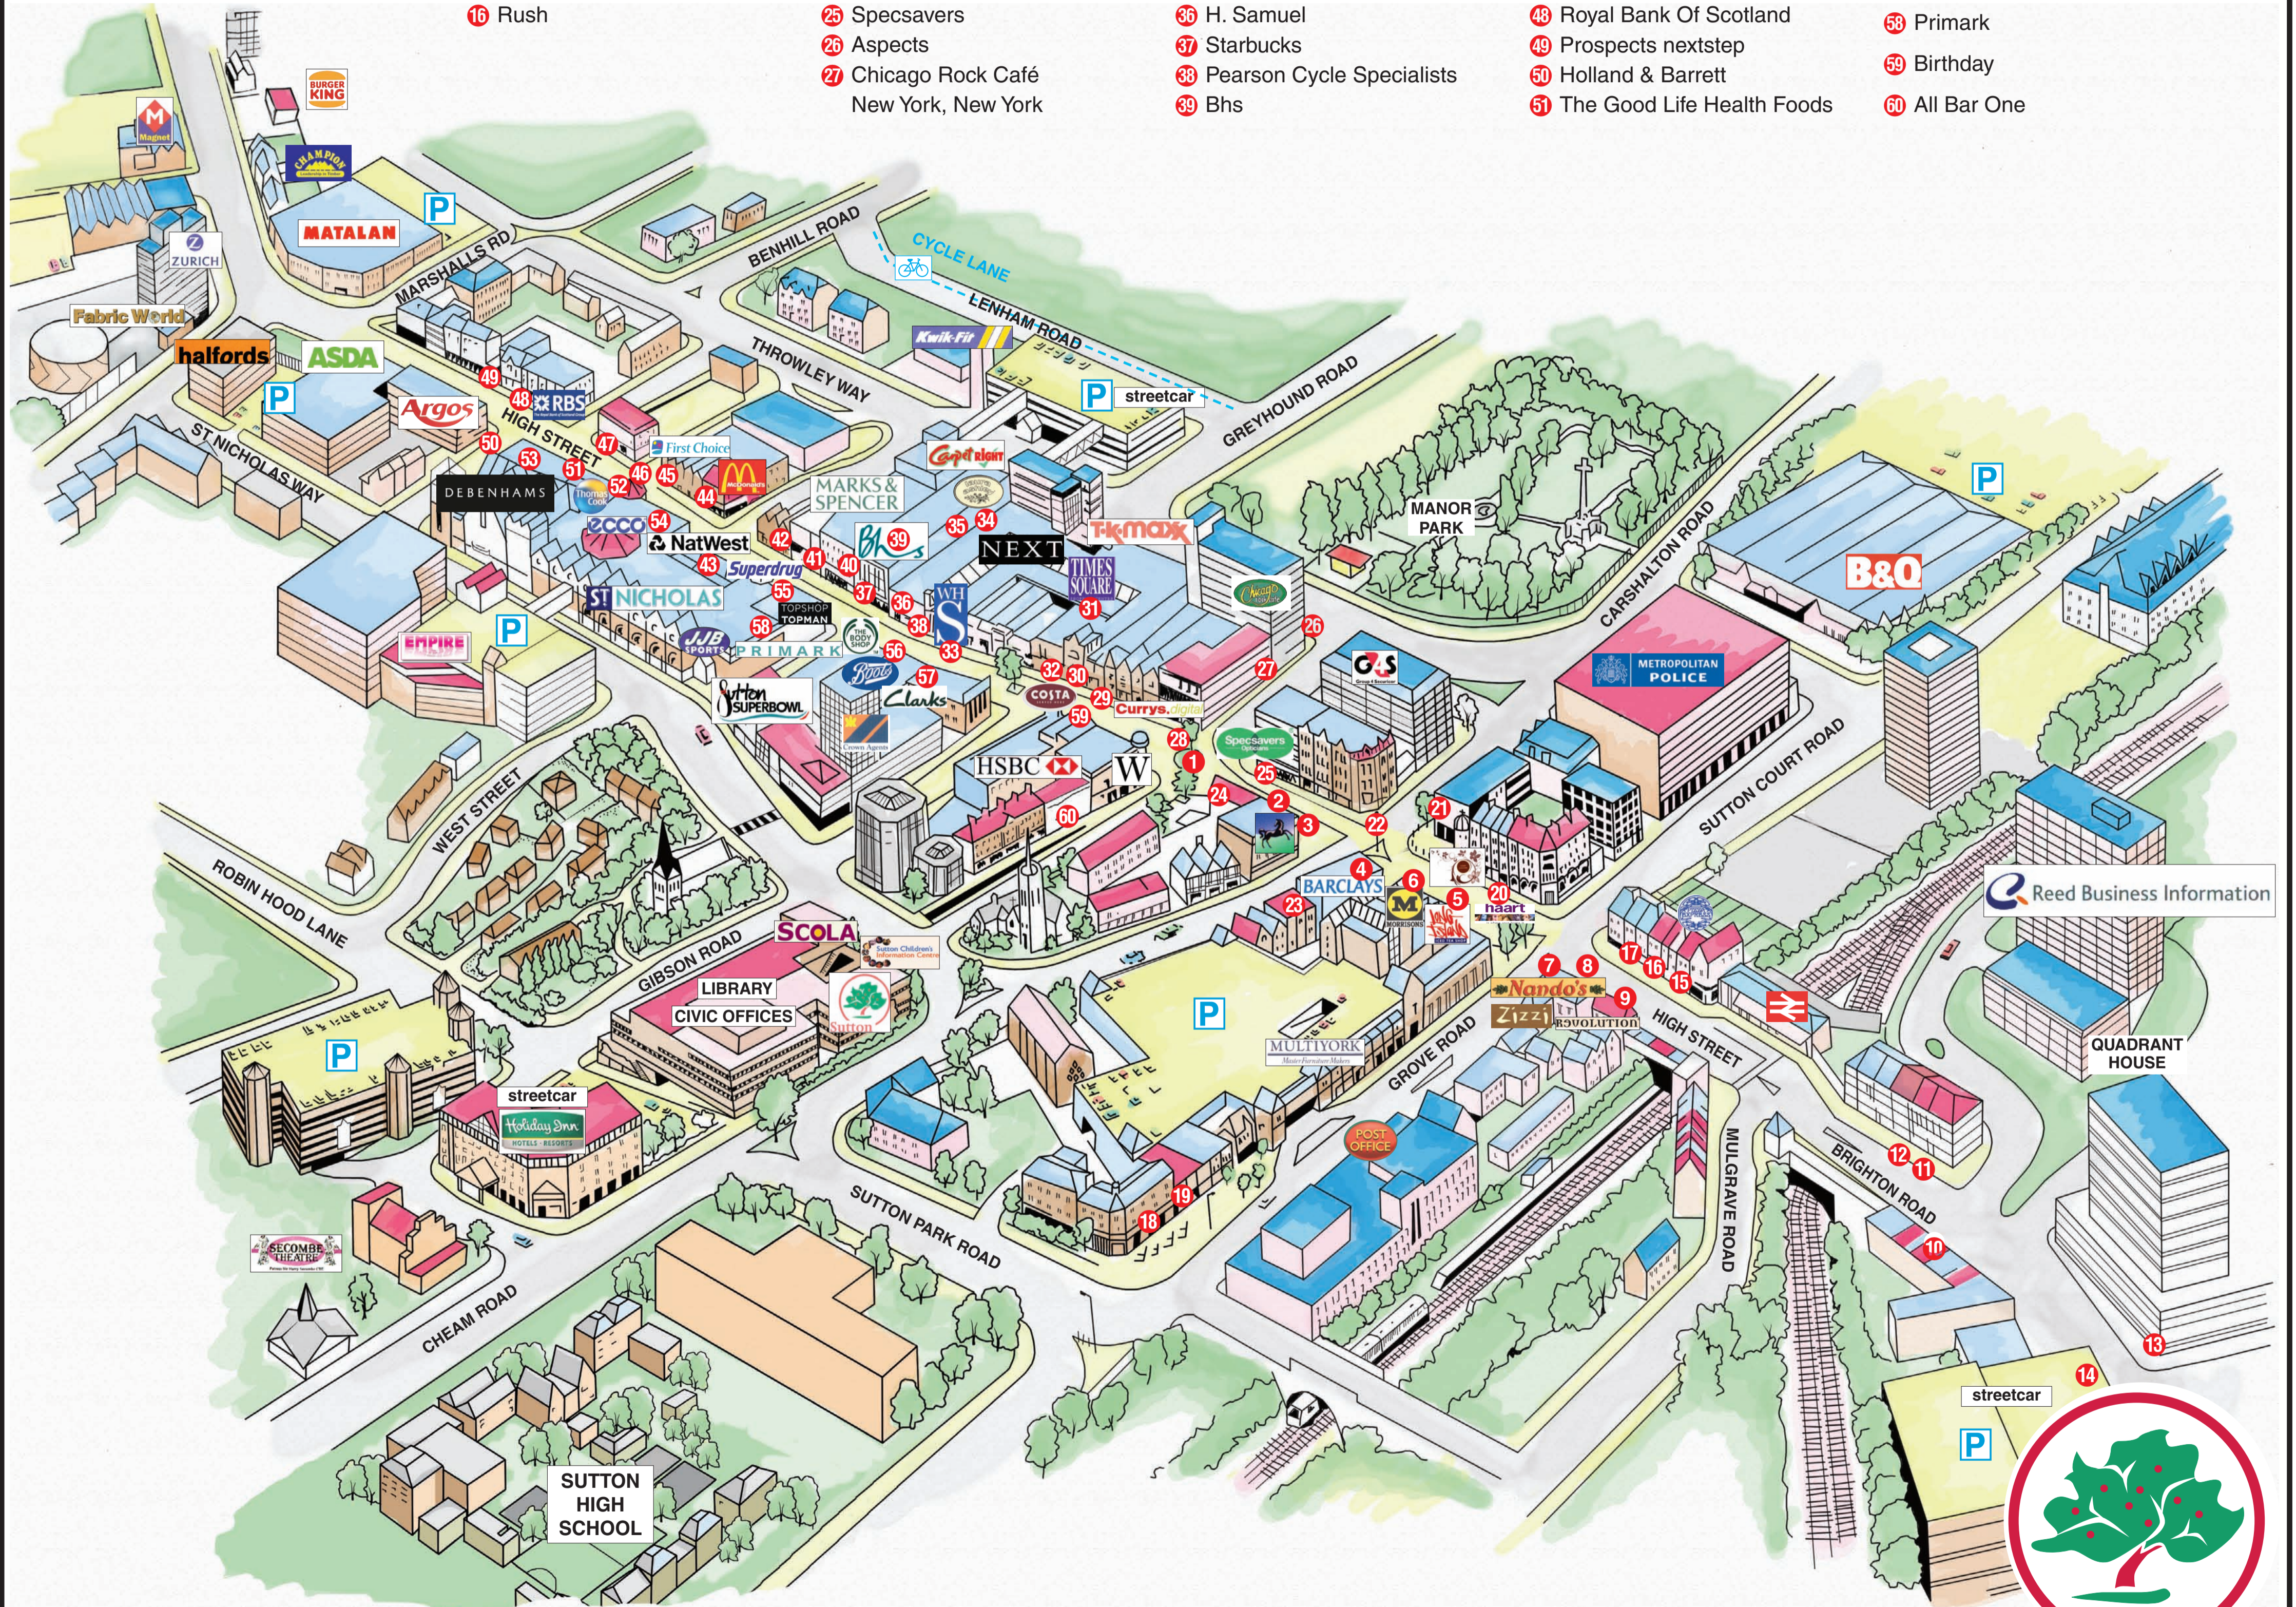

- 1 Town Square
- 2 The Treasury
- 3 Lloyds TSB
- 4 Barclays
- 5 Ivory Lounge
- 6 Morrisons
- 7 Zizzi

- 8 Nando's
- 9 Revolution
- 10 Cubitt & West
- 11 Barnard Marcus
- 12 Spaghetti Tree
- 13 Ricci's Restaurant
- 14 Tesco Express
- 15 Pizza Express
- 16 Rush

- 17 Le Cassolet
- 18 The Bathstore
- 19 The Academy
- 20 Haart
- 21 Café Nero
- 22 Il Ponte
- 23 Dusit Thai
- 24 Nationwide
- 25 Specsavers
- 26 Aspects
- 27 Chicago Rock Café  
New York, New York

- 28 Wilkinsons
- 29 Currys
- 30 Costa Coffee
- 31 T. J. Hughes
- 32 Times Square
- 33 W H Smiths
- 34 Laura Ashley
- 35 Ernest Jones
- 36 H. Samuel
- 37 Starbucks
- 38 Pearson Cycle Specialists
- 39 Bhs

- 40 Marks & Spencer
- 41 Superdrug
- 42 Thorntons
- 43 Virgin Media
- 44 McDonald's
- 45 Lewins Jewellers
- 46 Thomson
- 47 The Grapes
- 48 Royal Bank Of Scotland
- 49 Prospects nextstep
- 50 Holland & Barrett
- 51 The Good Life Health Foods

- 52 Thomas Cook
- 53 Debehams
- 54 ecco
- 55 Top Shop Top Man
- 56 The Body Shop
- 57 Clarks
- 58 Primark
- 59 Birthday
- 60 All Bar One

Reed Business Information

visit [www.sutton.gov.uk/towncentre](http://www.sutton.gov.uk/towncentre) for more information