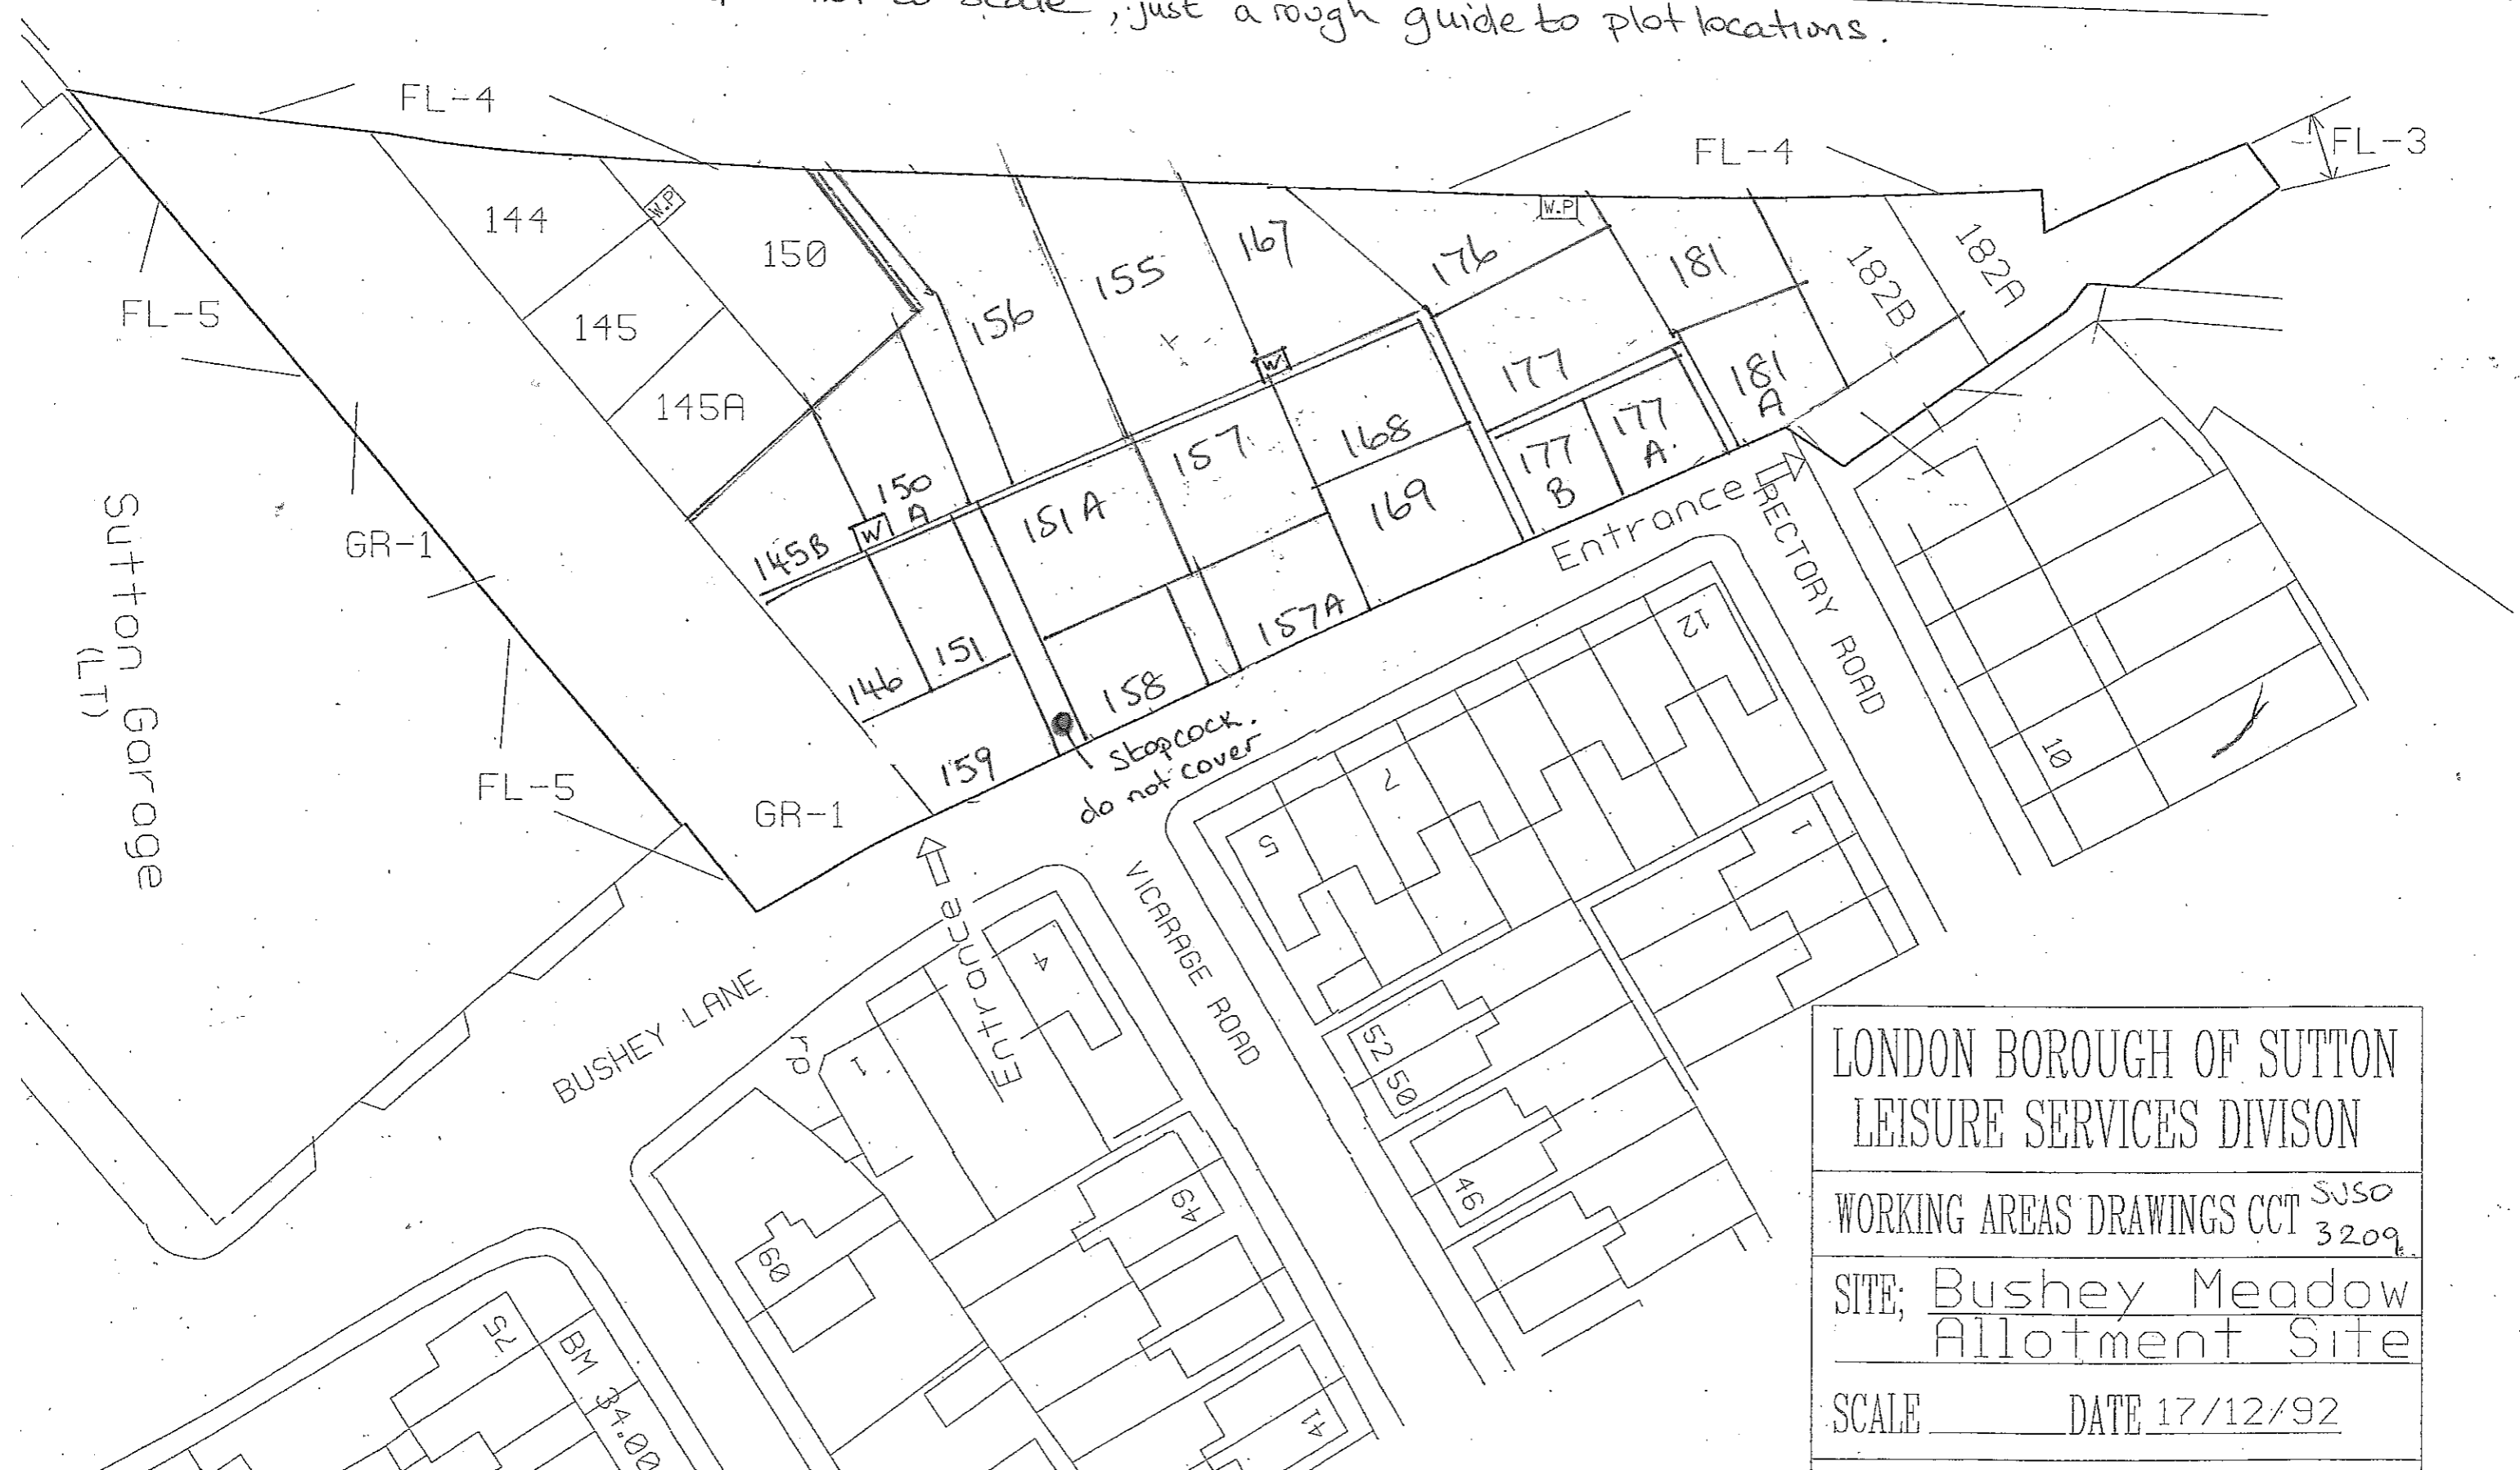

The material contained in this document has been reproduced from an Ordnance Survey map with permission of the Controller of Her Majesty's Stationary office. Crown Copyright reserved

This map is not to scale, just a rough guide to plot locations.

LONDON BOROUGH OF SUTTON	
LEISURE SERVICES DIVISION	
WORKING AREAS DRAWINGS CCT	SJSO 3209
SITE; Bushey Meadow Allotment Site	
SCALE	DATE 17/12/92