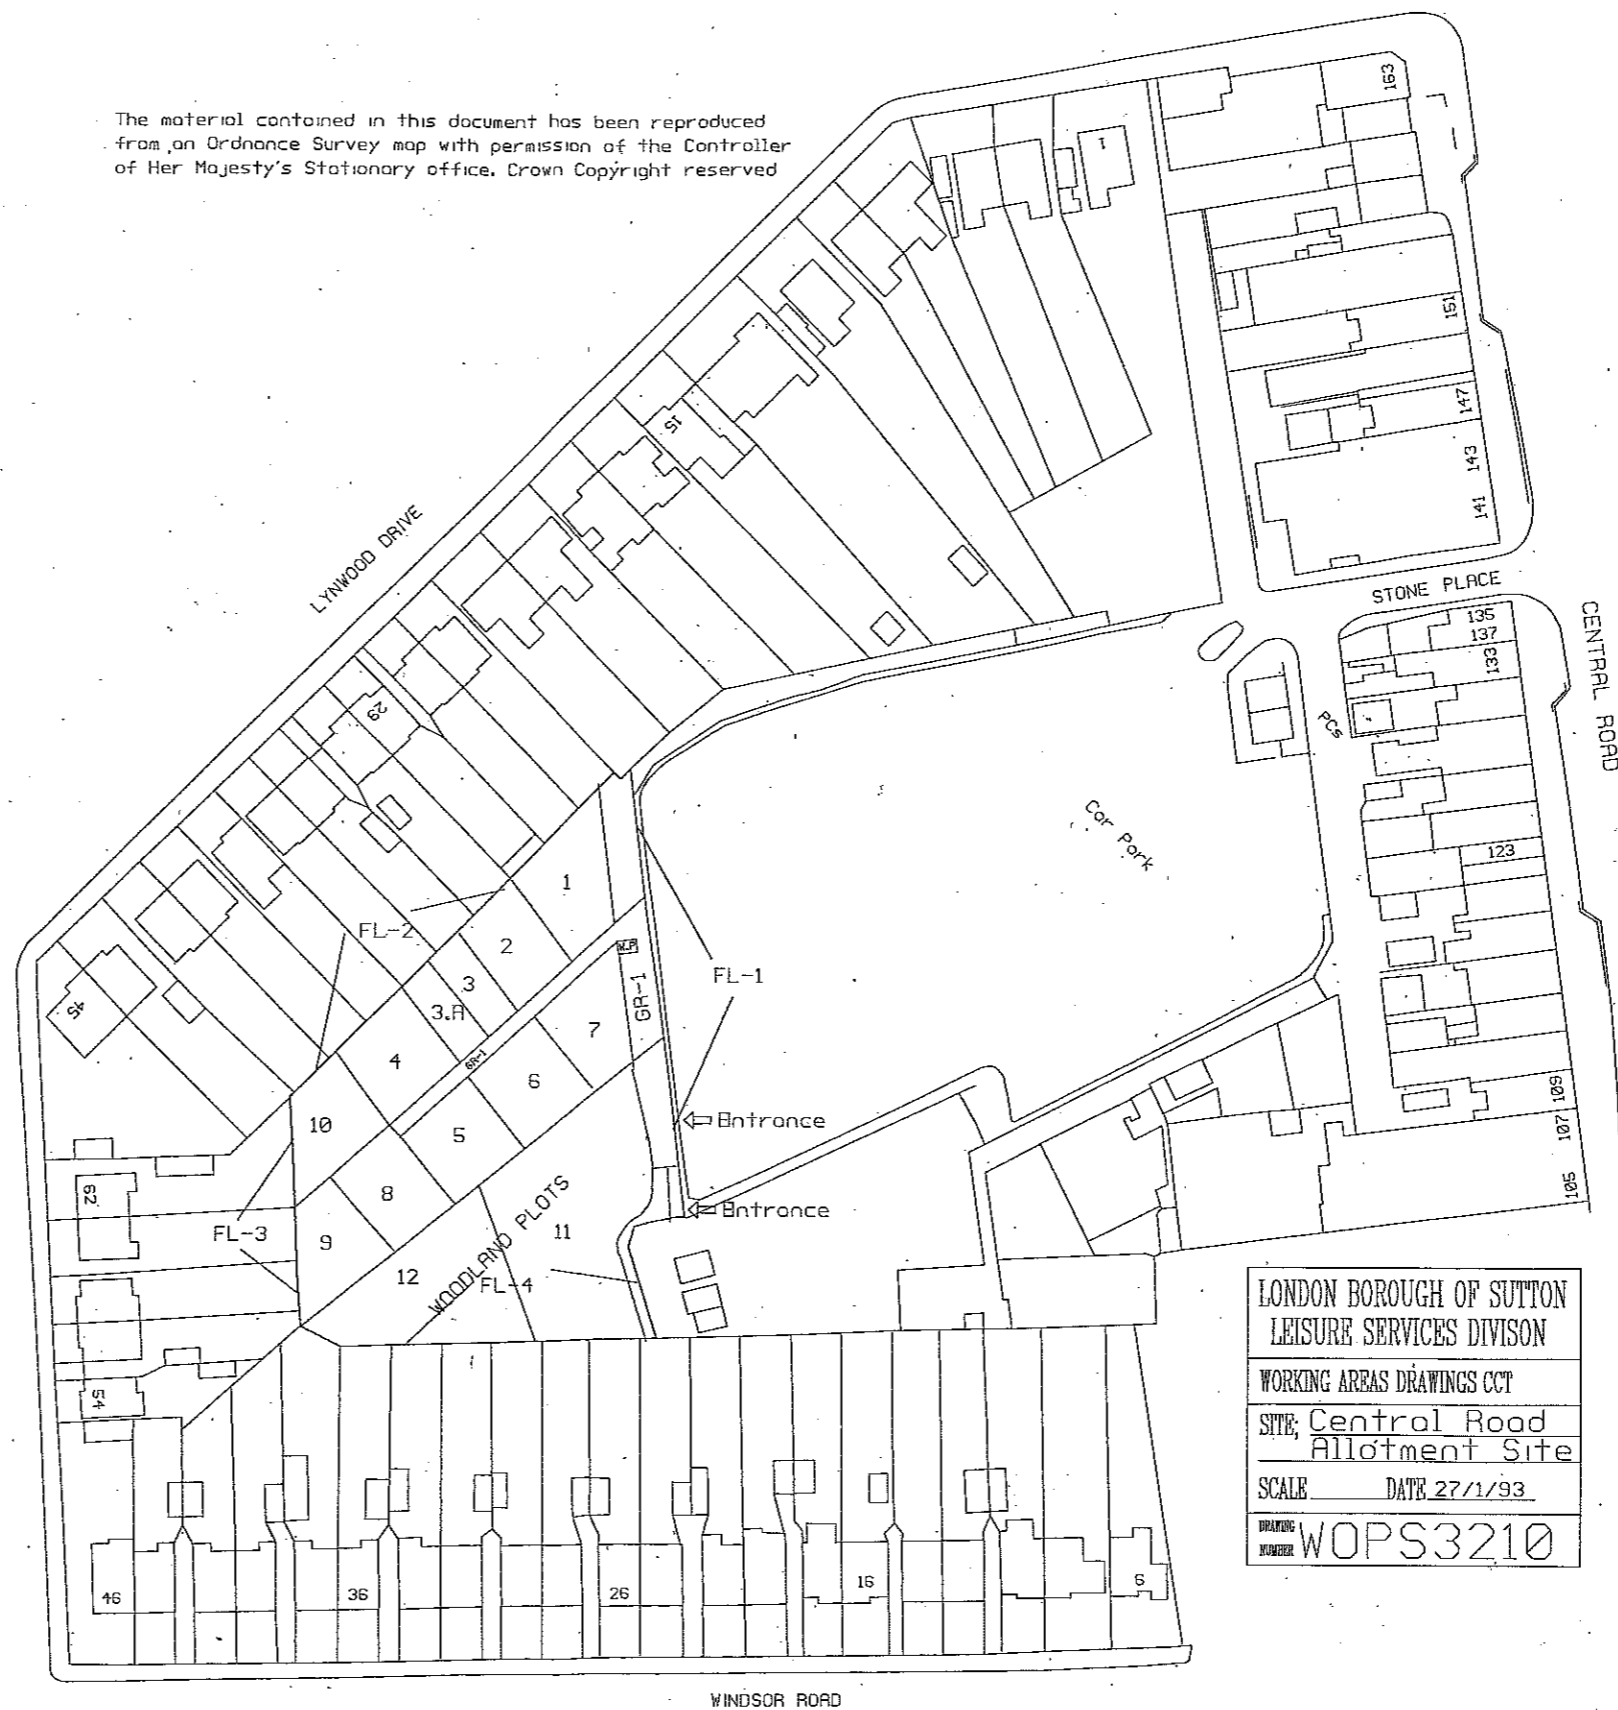

The material contained in this document has been reproduced from an Ordnance Survey map with permission of the Controller of Her Majesty's Stationary office. Crown Copyright reserved

LONDON BOROUGH OF SUTTON	
LEISURE SERVICES DIVISION	
WORKING AREAS DRAWINGS CCT	
SITE: Central Road	
Allotment Site	
SCALE	DATE 27/1/93
DRAWING NUMBER	WOPS3210