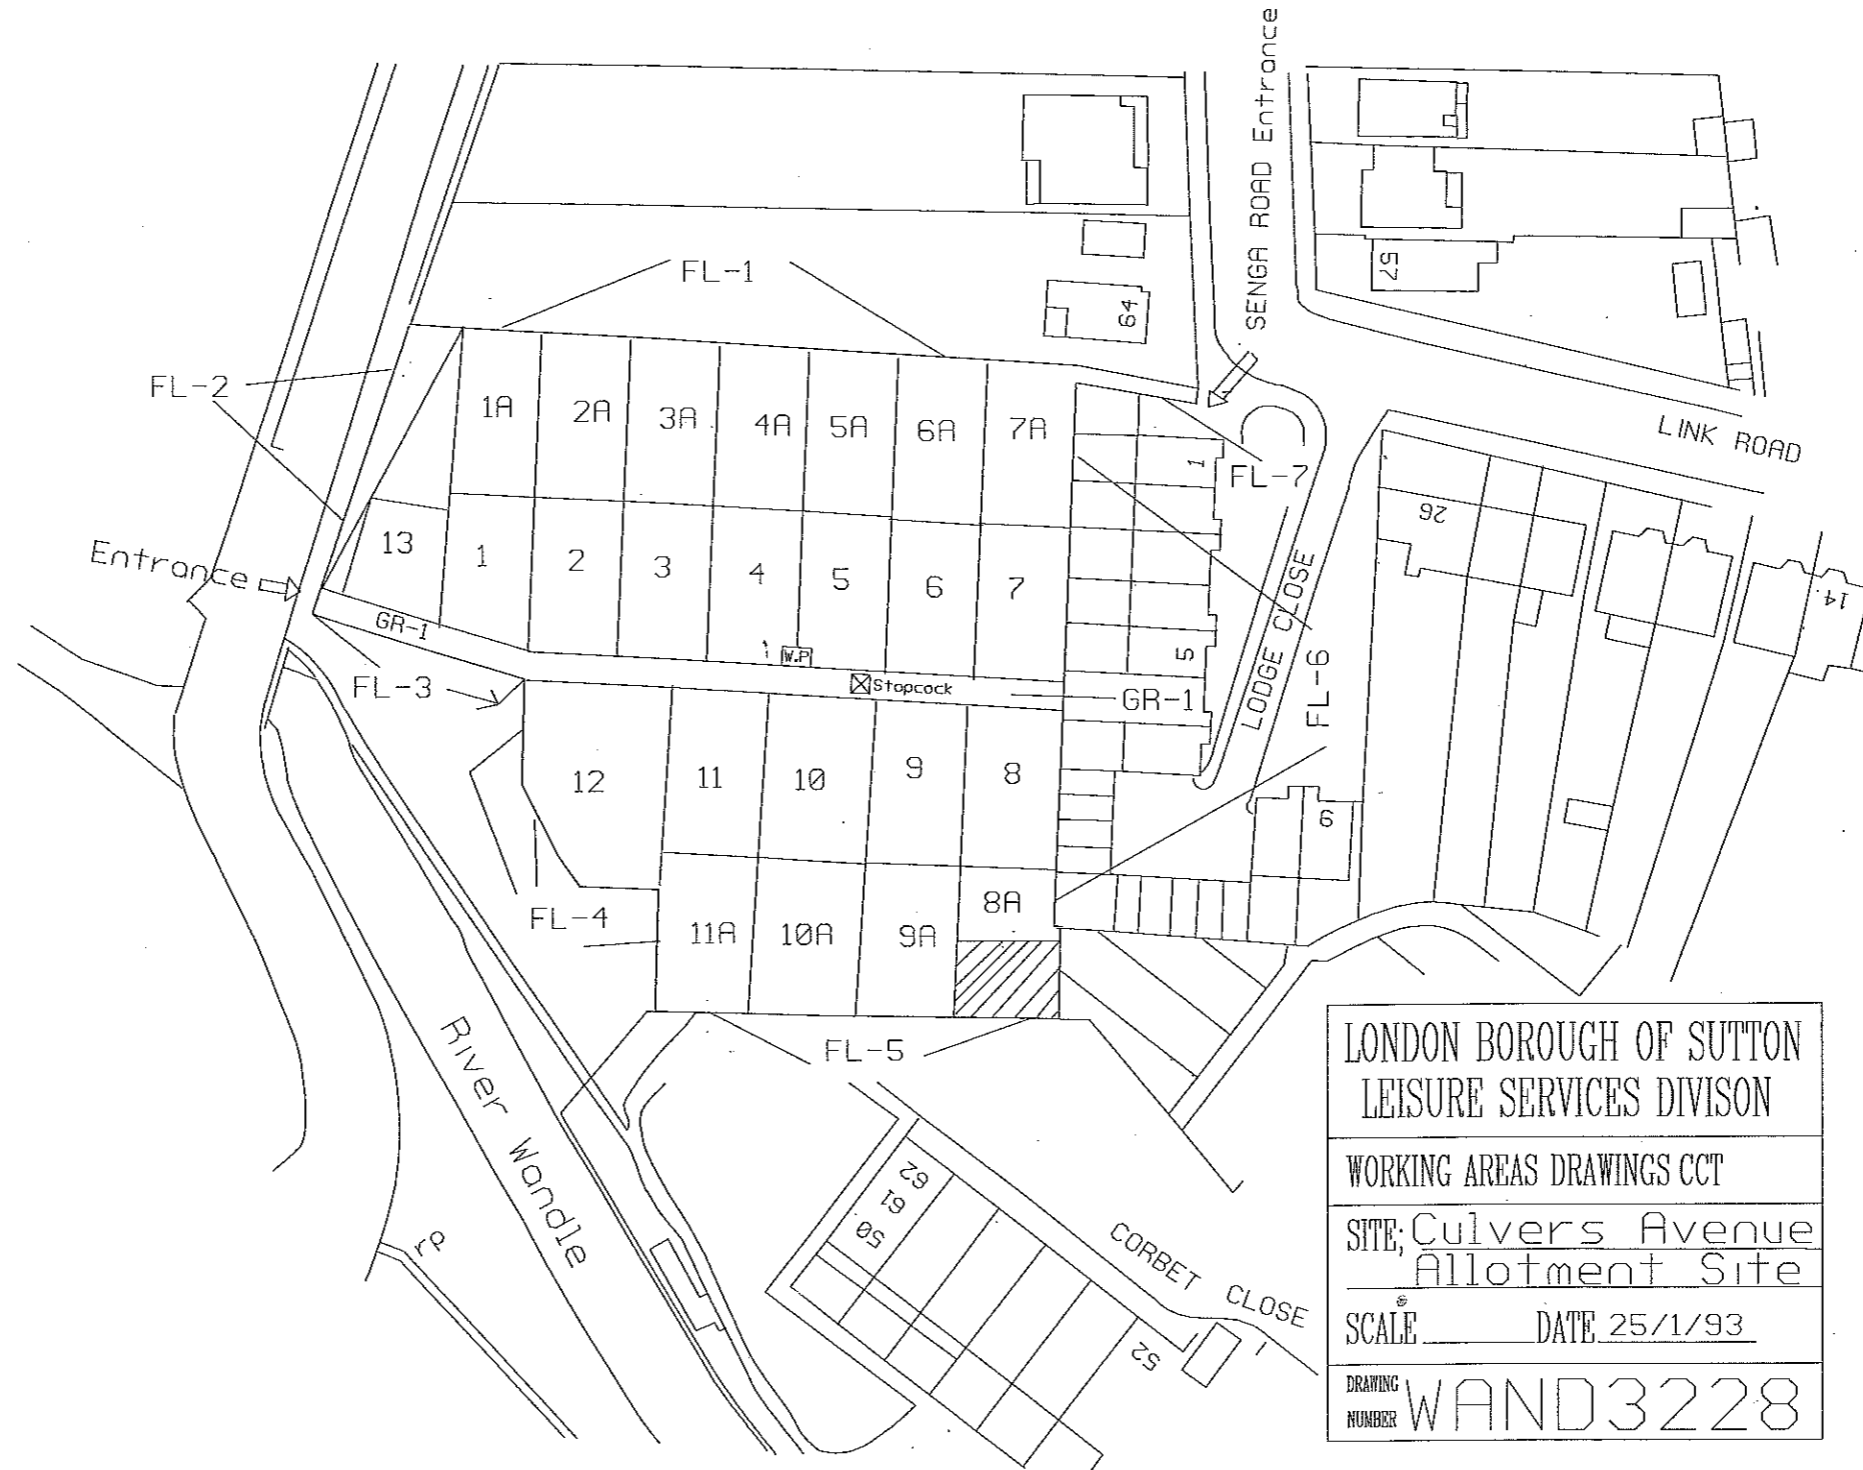

The material contained in this document has been reproduced from an Ordnance Survey map with permission of the Controller of Her Majesty's Stationary office. Crown Copyright reserved

LONDON BOROUGH OF SUTTON	
LEISURE SERVICES DIVISON	
WORKING AREAS DRAWINGS CCT	
SITE: Culvers Avenue	
Allotment Site	
SCALE	DATE 25/1/93
DRAWING NUMBER	WAND3228