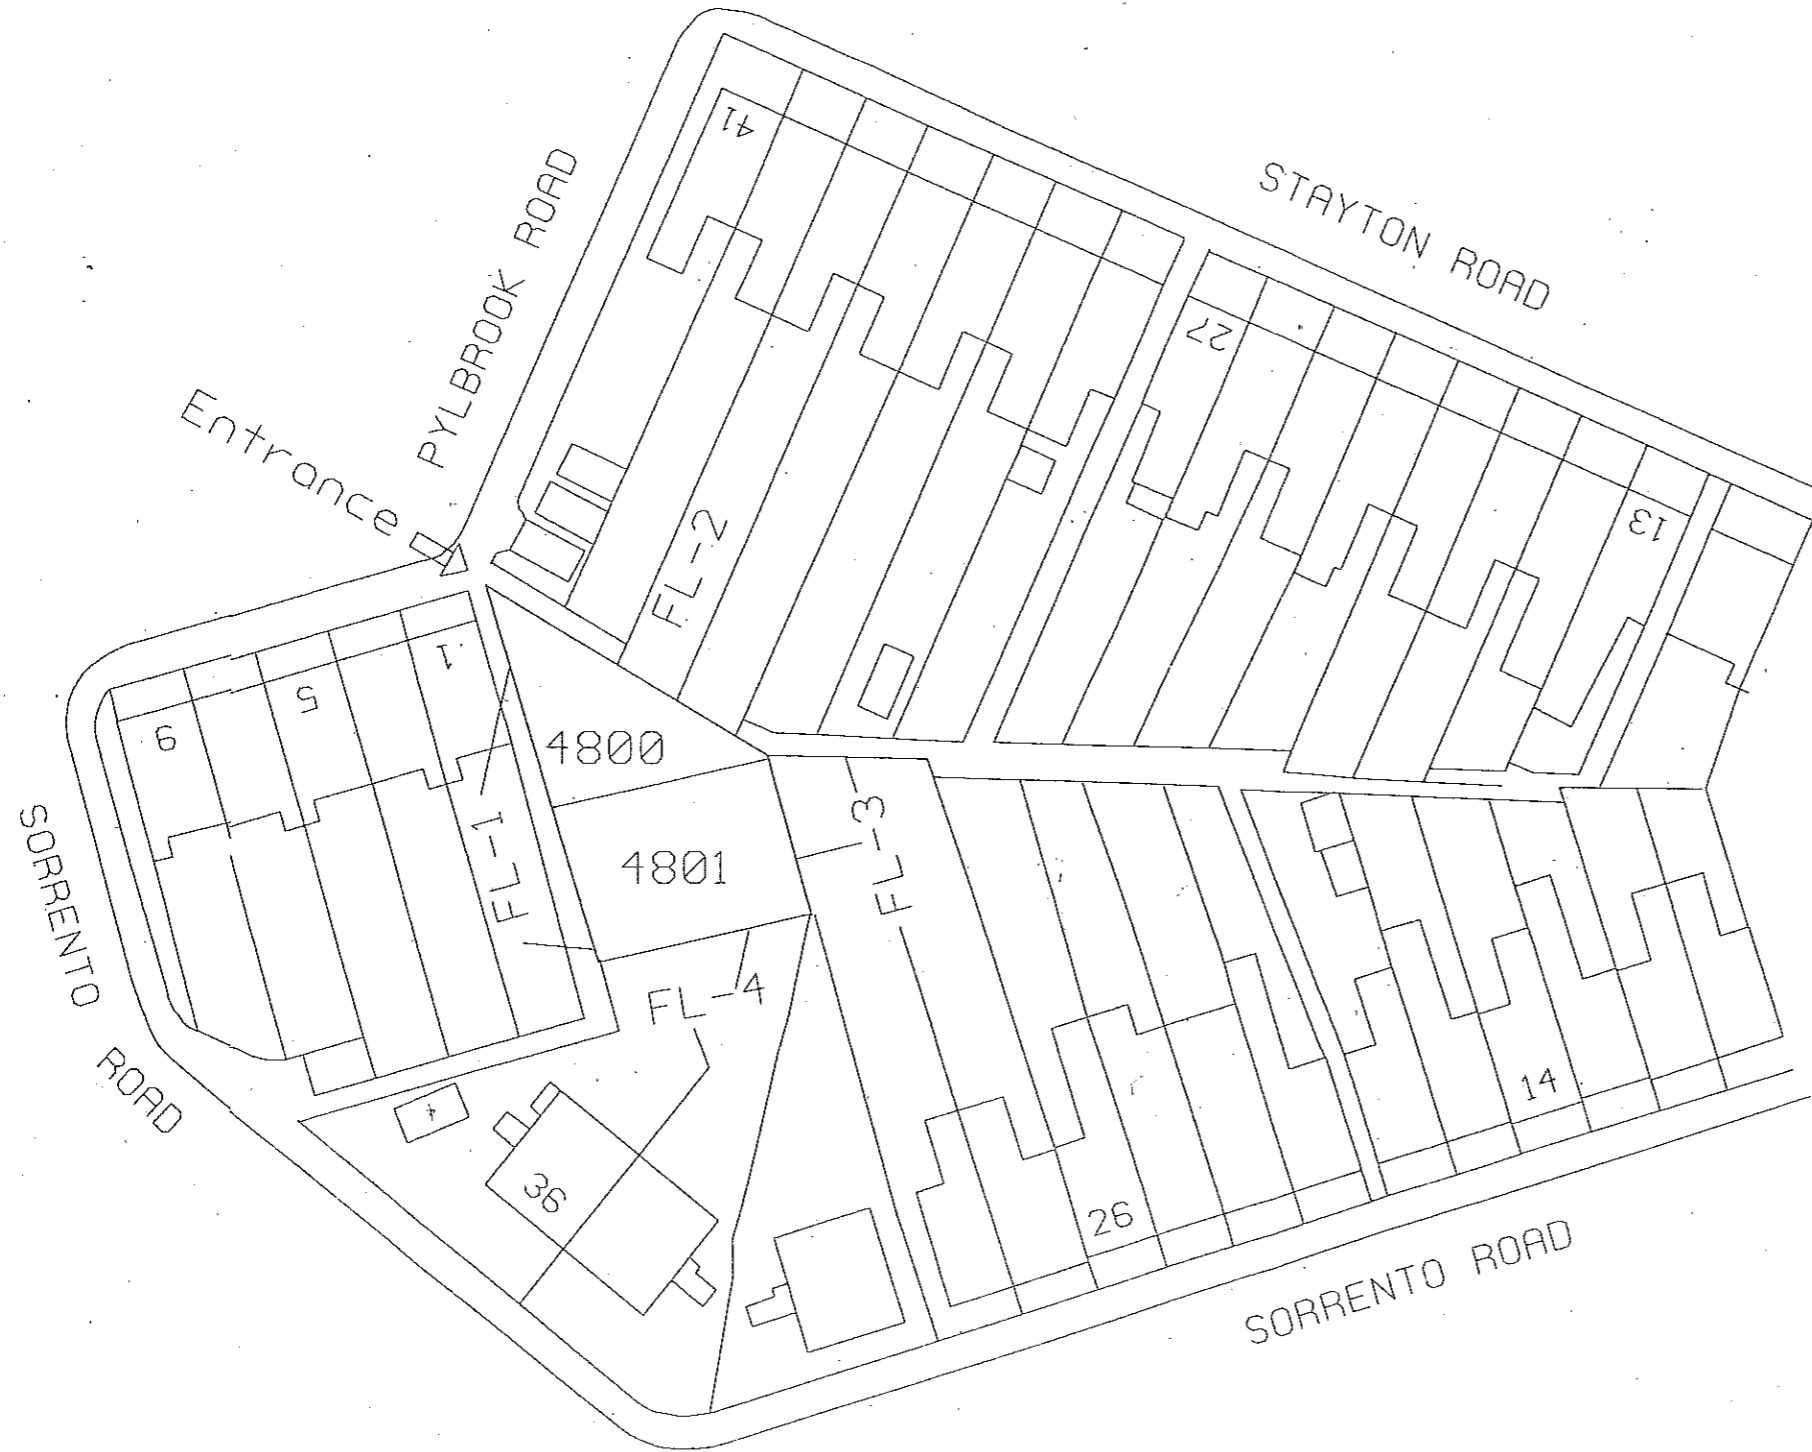

The material contained in this document has been reproduced from an Ordnance Survey map with permission of the Controller of Her Majesty's Stationary office. Crown Copyright reserved

LONDON BOROUGH OF SUTTON LEISURE SERVICES DIVISION	
WORKING AREAS DRAWINGS CCT	
SITE; Pylbrook Triangle Allotment Site	
SCALE _____	DATE 31/12/92
DRAWING NUMBER	SUS03219