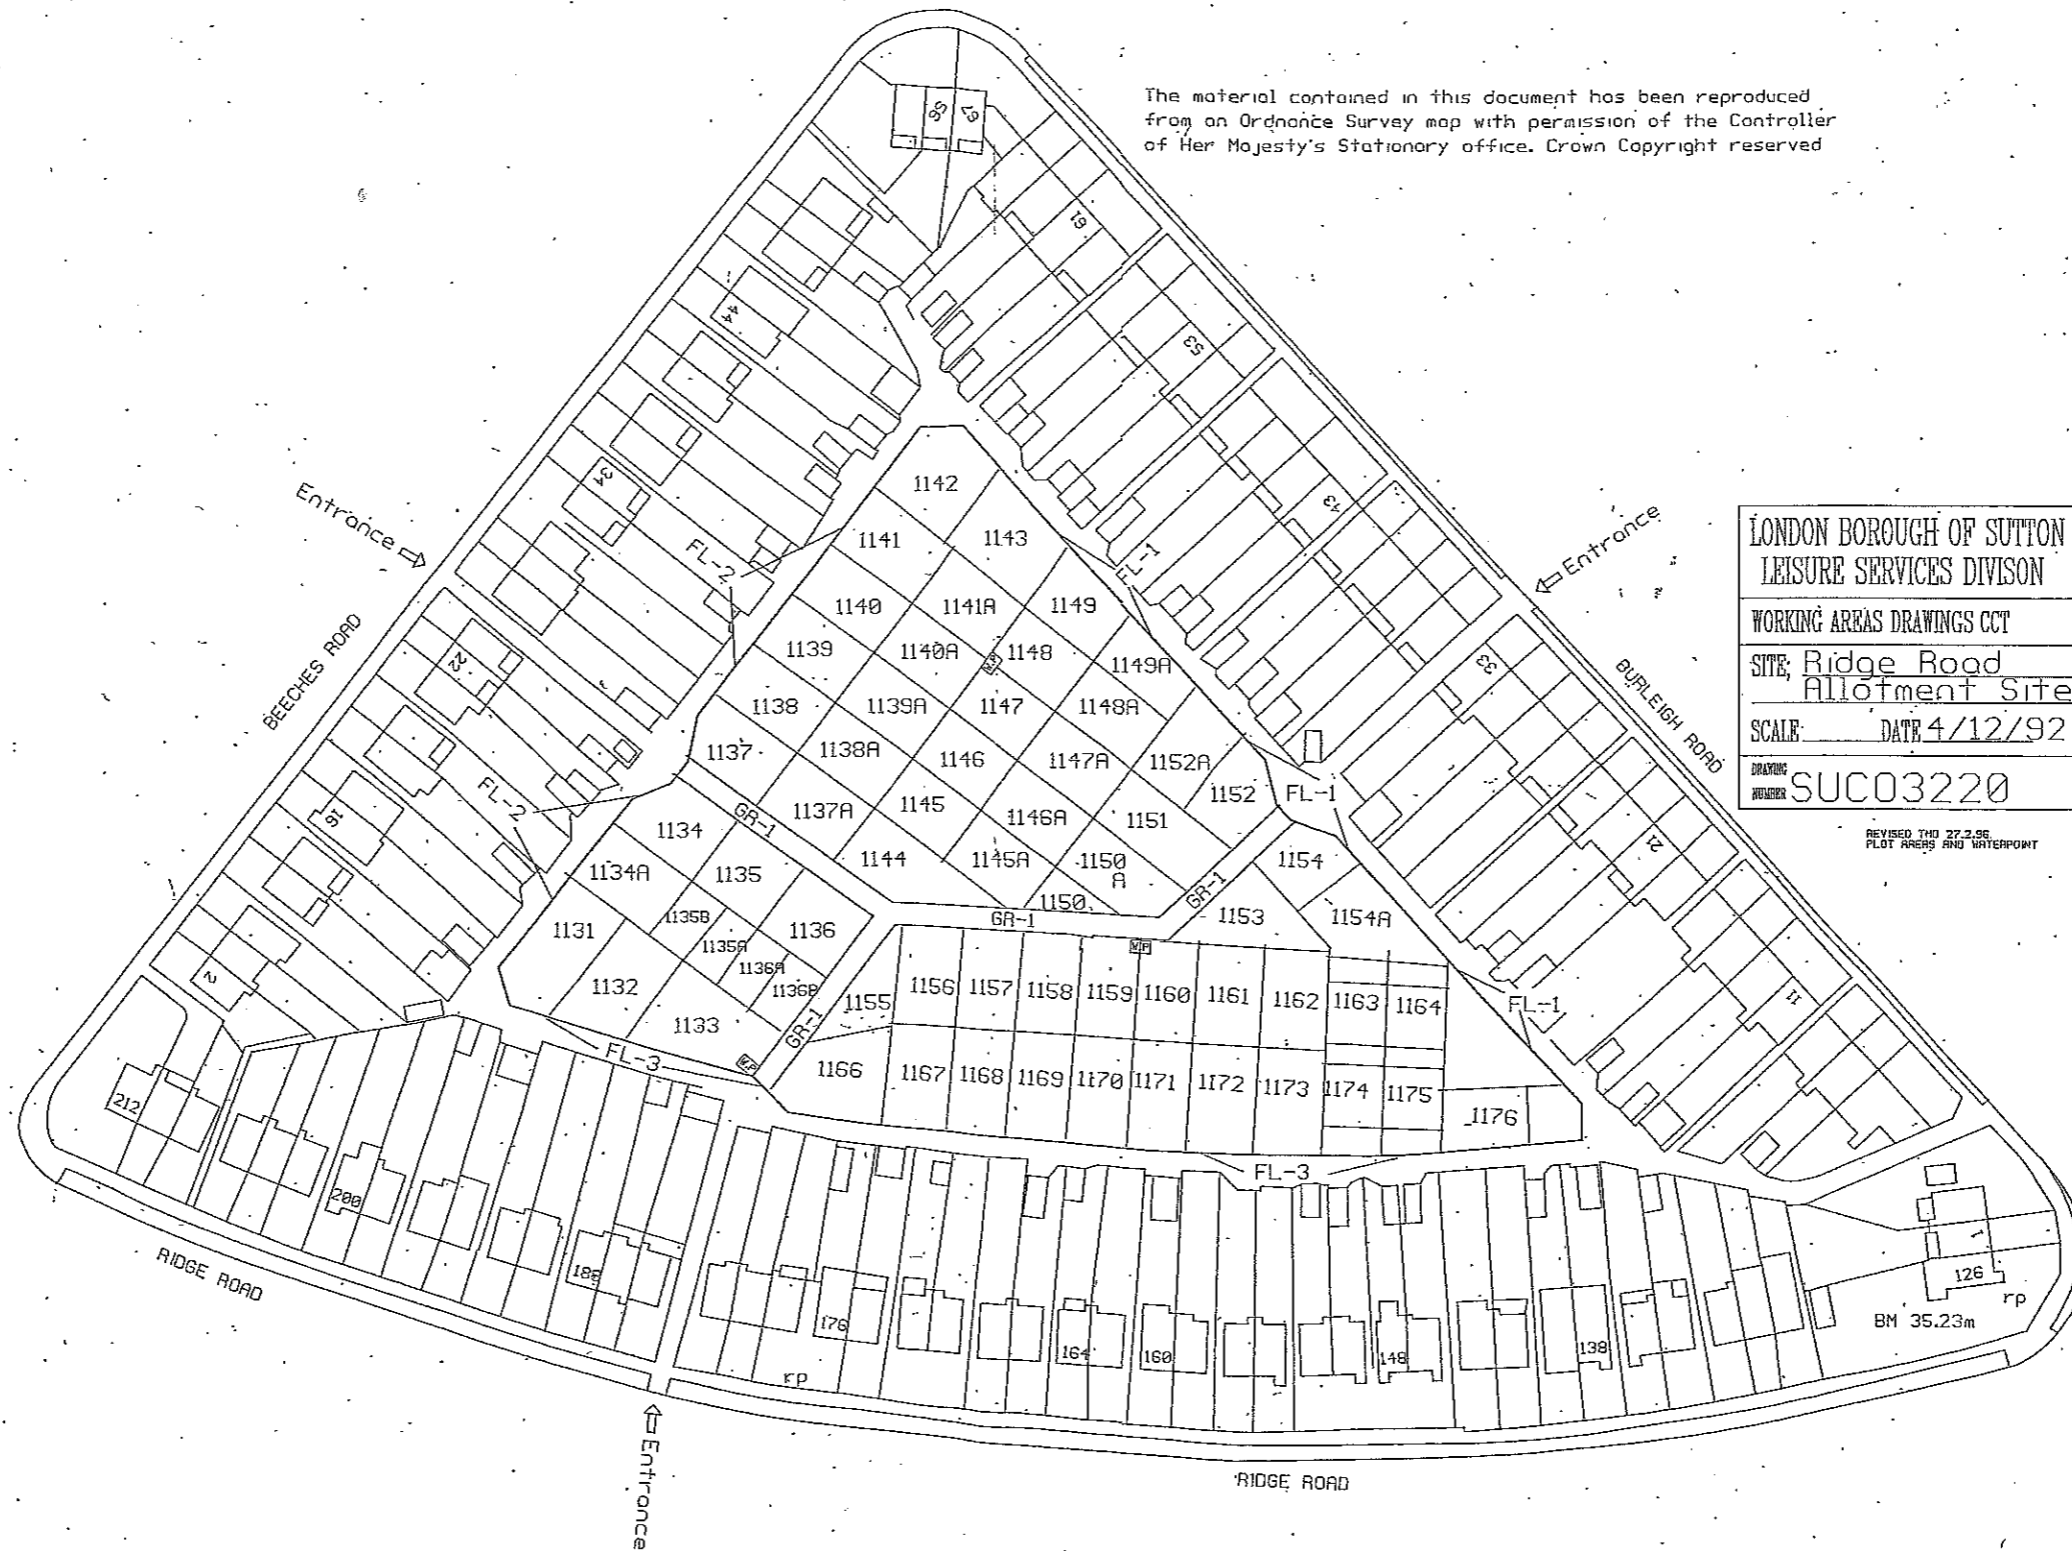

The material contained in this document has been reproduced from an Ordnance Survey map with permission of the Controller of Her Majesty's Stationary office. Crown Copyright reserved

LONDON BOROUGH OF SUTTON	
LEISURE SERVICES DIVISION	
WORKING AREAS DRAWINGS CCT	
SITE: Ridge Road	
Allotment Site	
SCALE: _____	DATE 4/12/92
DRAWING NUMBER	SUC03220

REVISED TO 27.2.96
PLOT AREAS AND WATERPOINT