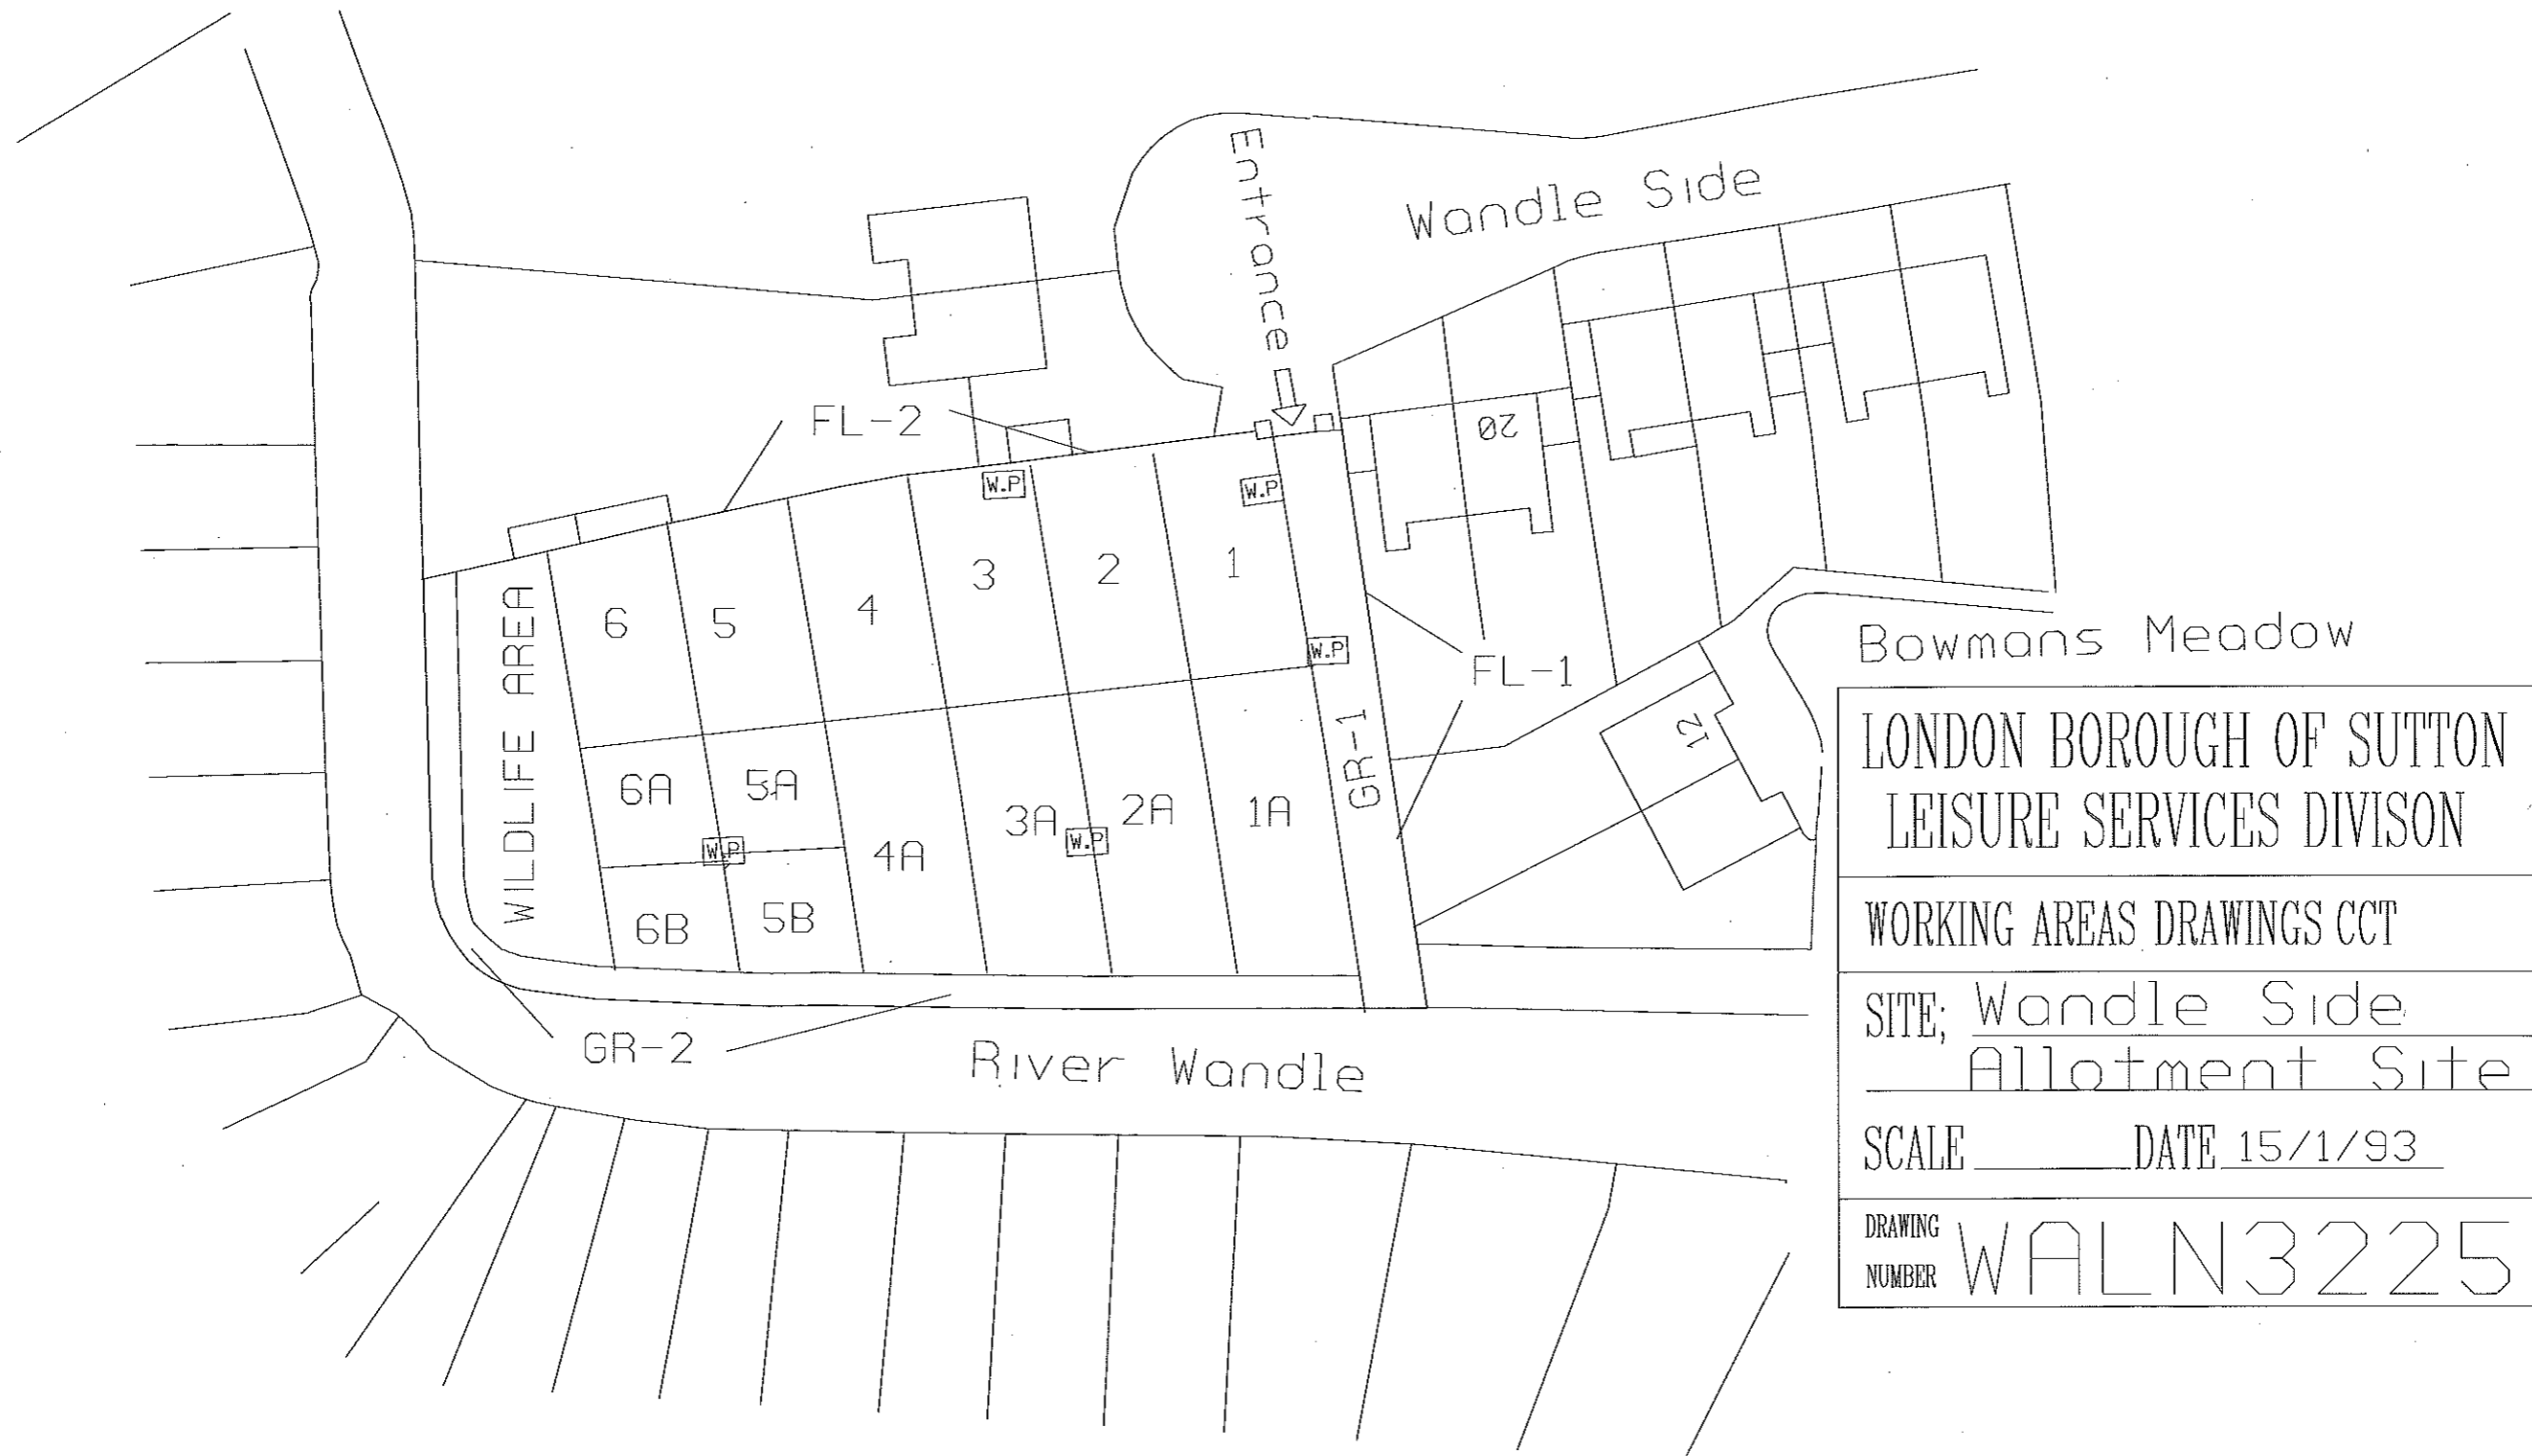

The material contained in this document has been reproduced from an Ordnance Survey map with permission of the Controller of Her Majesty's Stationary office. Crown Copyright reserved

LONDON BOROUGH OF SUTTON LEISURE SERVICES DIVISION	
WORKING AREAS DRAWINGS CCT	
SITE; <u>Wandle Side</u> <u>Allotment Site</u>	
SCALE _____	DATE <u>15/1/93</u>
DRAWING NUMBER	WALN3225