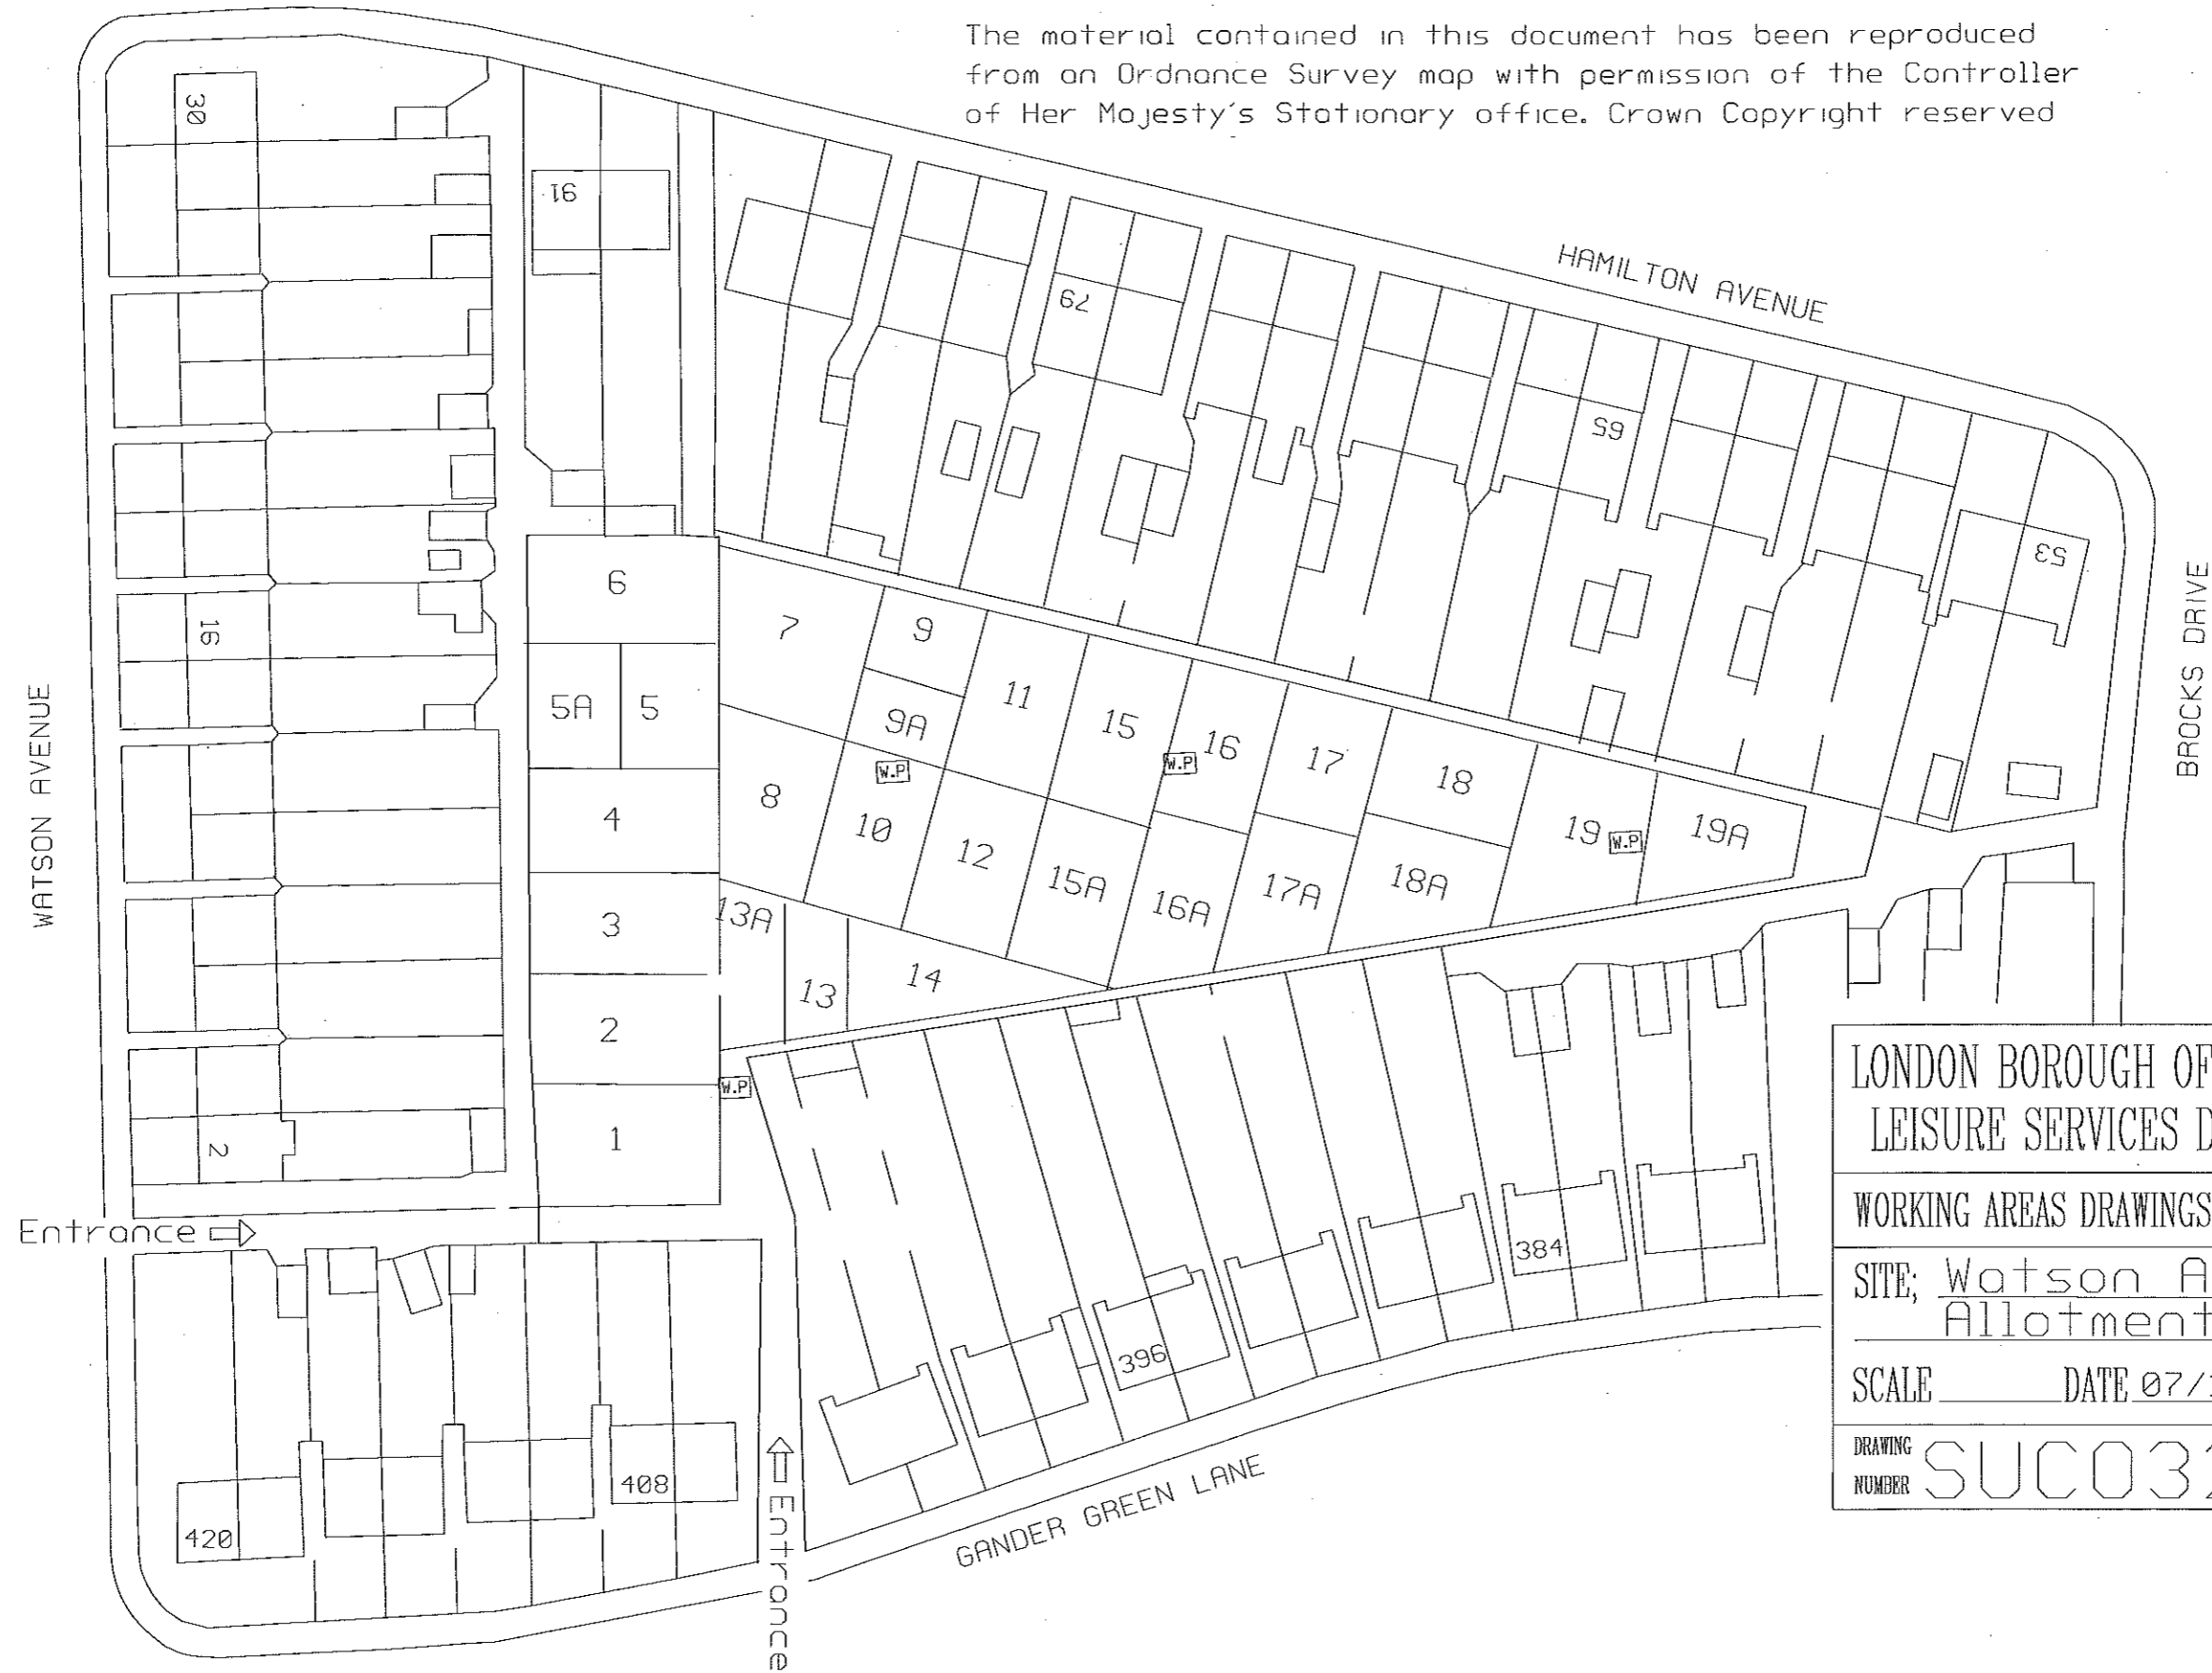

The material contained in this document has been reproduced from an Ordnance Survey map with permission of the Controller of Her Majesty's Stationary office. Crown Copyright reserved

LONDON BOROUGH OF SUTTON	
LEISURE SERVICES DIVISION	
WORKING AREAS DRAWINGS CCT	
SITE; Watson Avenue	
Allotment Site	
SCALE	DATE 07/12/92
DRAWING NUMBER	SUC03222