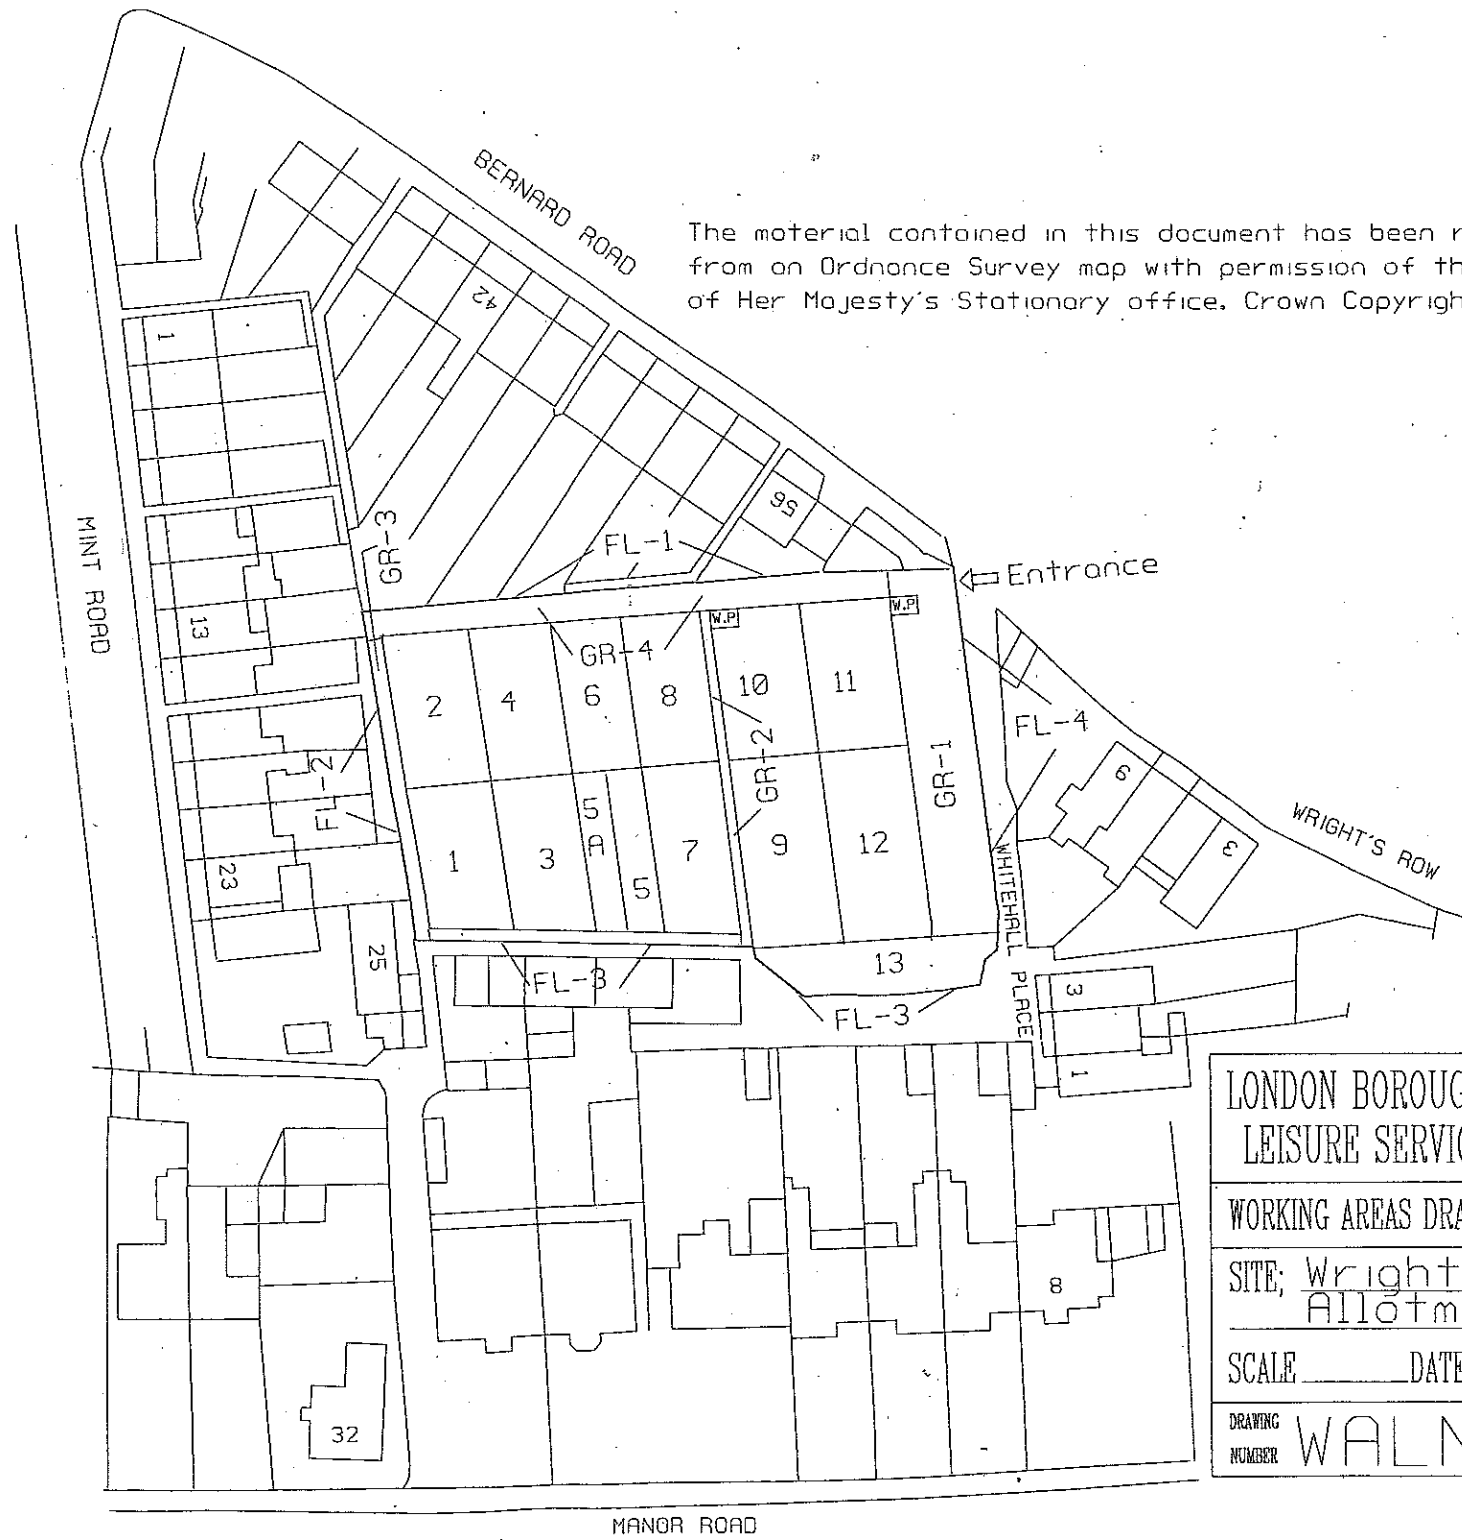

The material contained in this document has been reproduced from an Ordnance Survey map with permission of the Controller of Her Majesty's Stationary Office. Crown Copyright reserved

LONDON BOROUGH OF SUTTON	
LEISURE SERVICES DIVISION	
WORKING AREAS DRAWINGS CCT	
SITE:	Wrights Row
	Allotment Site
SCALE	DATE 21/1/93
DRAWING NUMBER	WALN3233