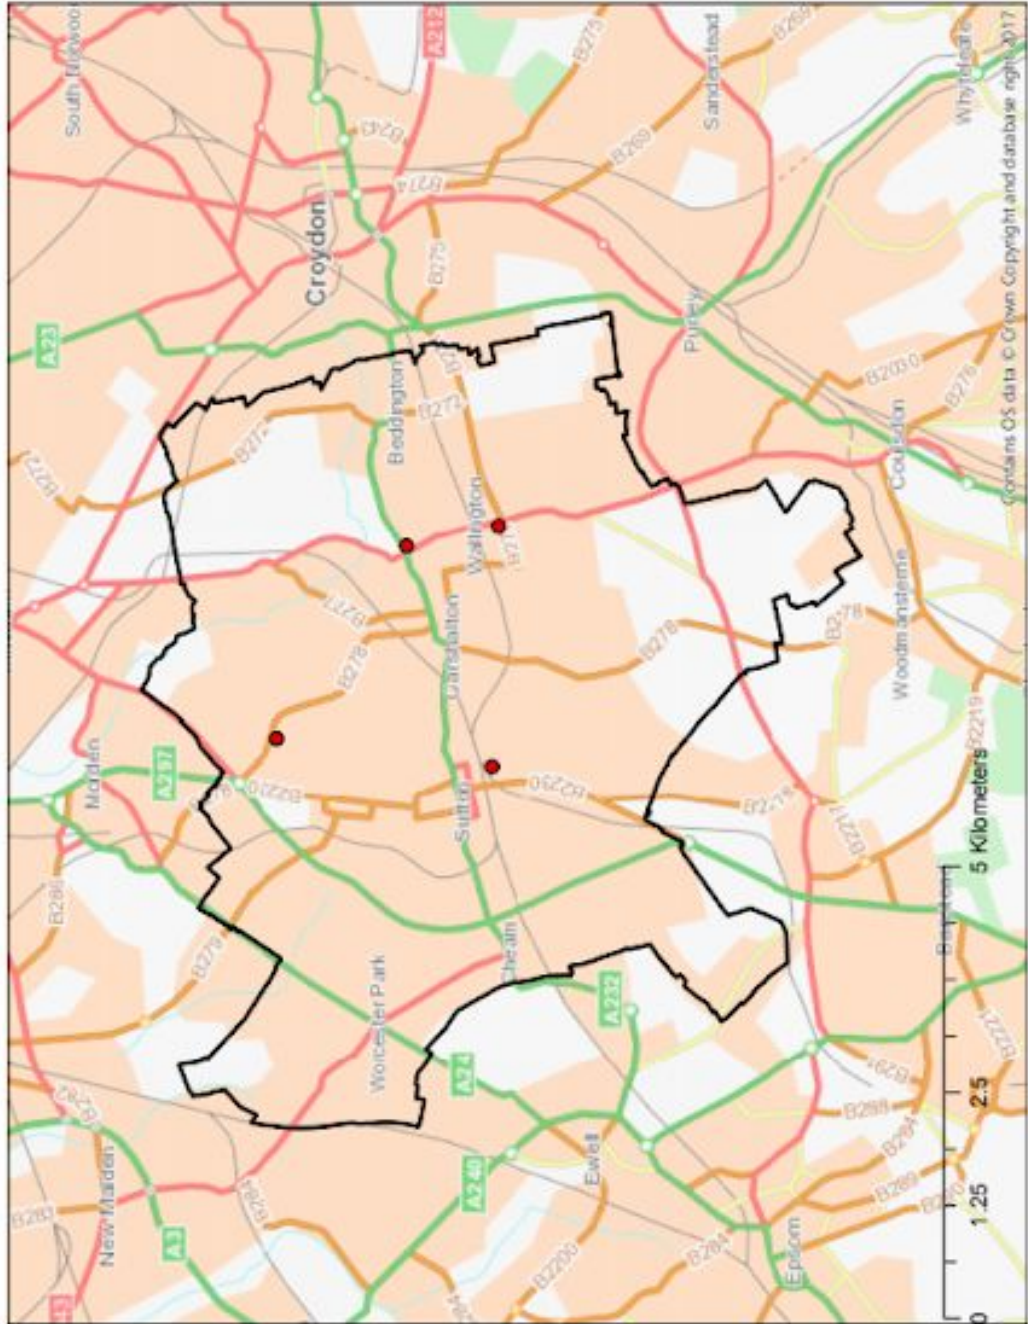

Contents

	Page
Map 1: Borough map	4
Map 2: Location of licensed venues	5
Map 3: Location of drug and alcohol services	6
Map 4: Education facilities and children's centres	7
Map 5: Income domain with gambling premises	8
Map 6: Employment domain with gambling premises	9

Map 1: Borough map

London Borough of Sutton

Map 2: Location of licensed venues (Correct on 31 May 2018)

Map 3: Location of drug and alcohol services

- Drug & Alcohol Services Layer
- Sutton Borough Boundary

Drug and Alcohol Services

Map 4: Education facilities and children’s centres (Draft one)

Educational Facilities

Map 5: Income Domain with Gambling Premises

IMD 2015_Final Deciles.jpg

02/07/2018

IMD 2015 - Income Domain with Gambling Premises