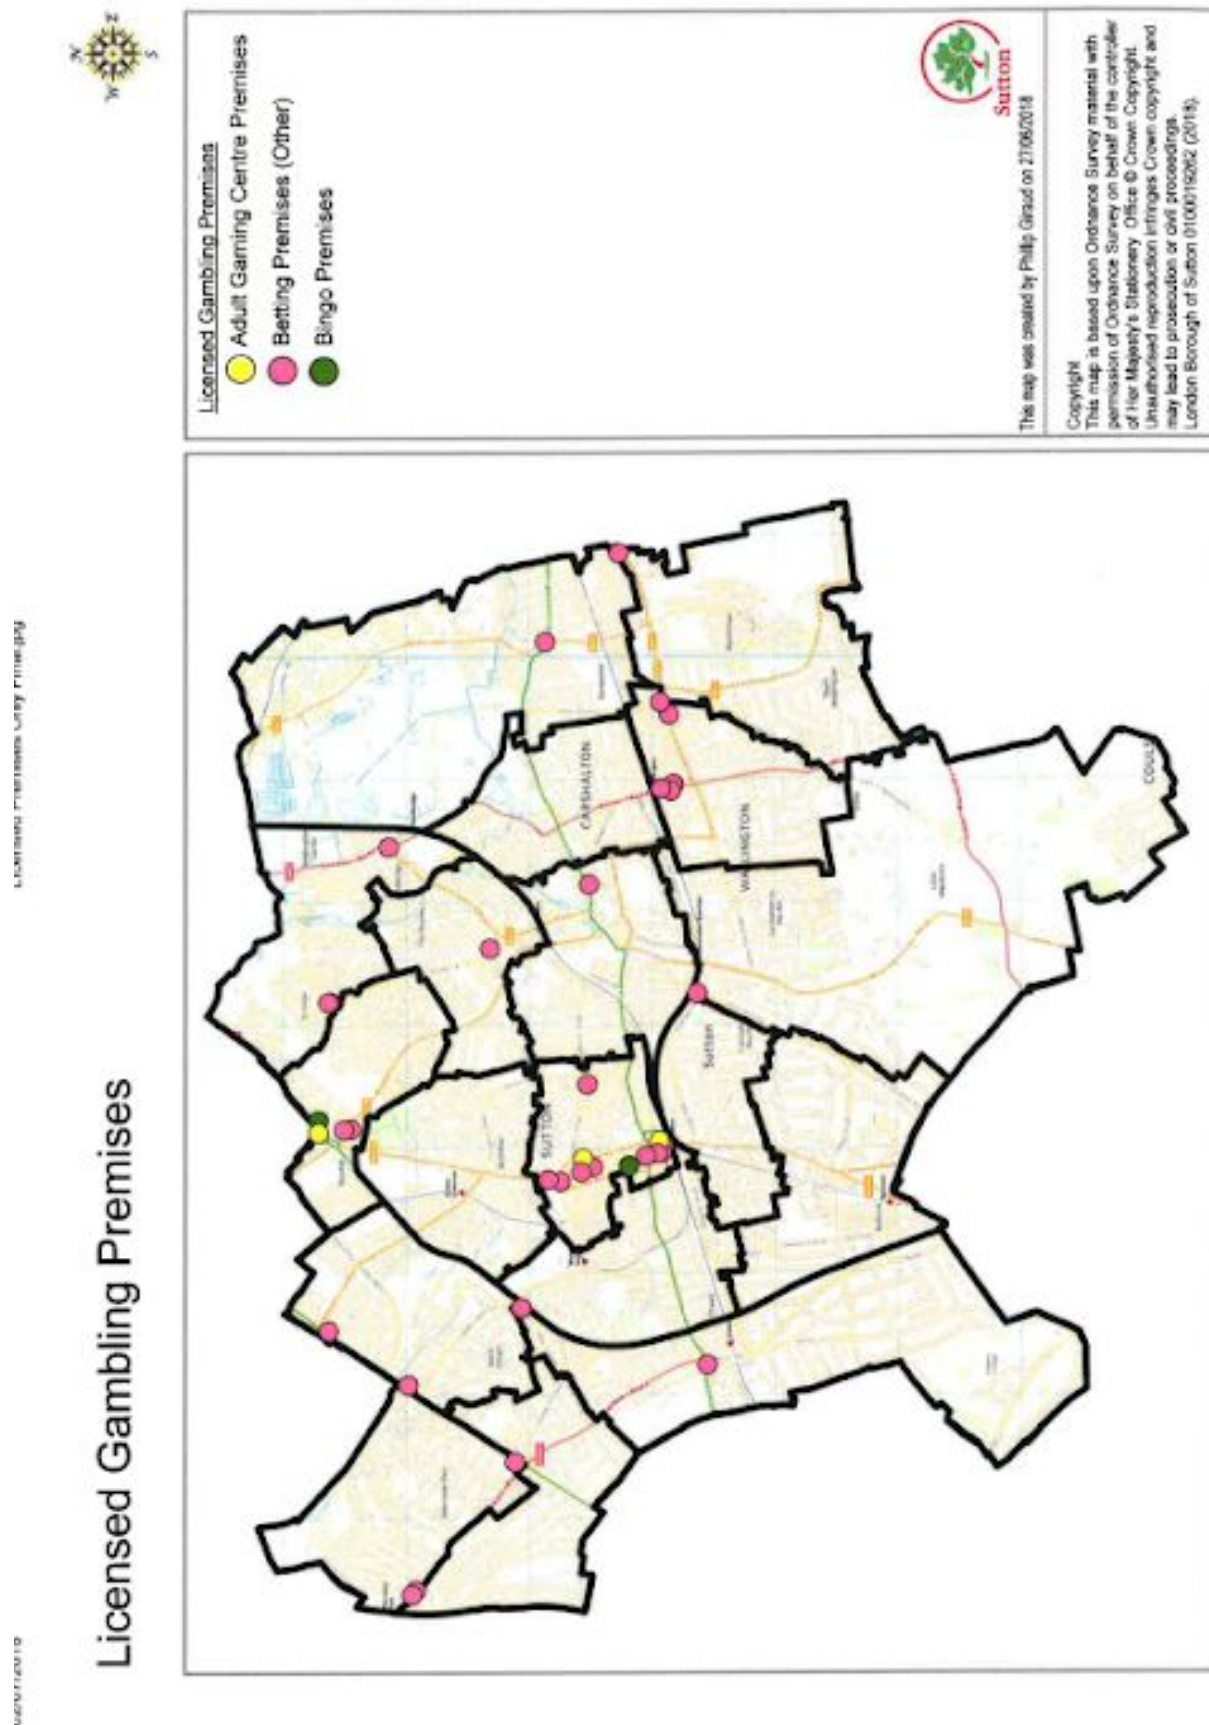

Gambling Act 2005

Local Area Profile

**This document accompanies the
Statement of Policy and Principles
2019 - 2022**

This document was published on: 18 December 2018

This document was updated on:

This Page is Intentionally Blank

Contents

	Page
Map 1: Borough map	4
Map 2: Location of licensed venues	5
Map 3: Location of drug and alcohol services	6
Map 4: Education facilities and children's centres	7
Map 5: Income domain with gambling premises	8
Map 6: Employment domain with gambling premises	9

Map 1: Borough map

London Borough of Sutton

Map 2: Location of licensed venues (Correct on 31 May 2018)

Map 3: Location of drug and alcohol services

- Drug & Alcohol Services Layer
- Sutton Borough Boundary

Drug and Alcohol Services

Map 4: Education facilities and children’s centres (Draft one)

Educational Facilities

Map 5: Income Domain with Gambling Premises

IMD 2015_Final Deciles.jpg

02/07/2018

IMD 2015 - Income Domain with Gambling Premises