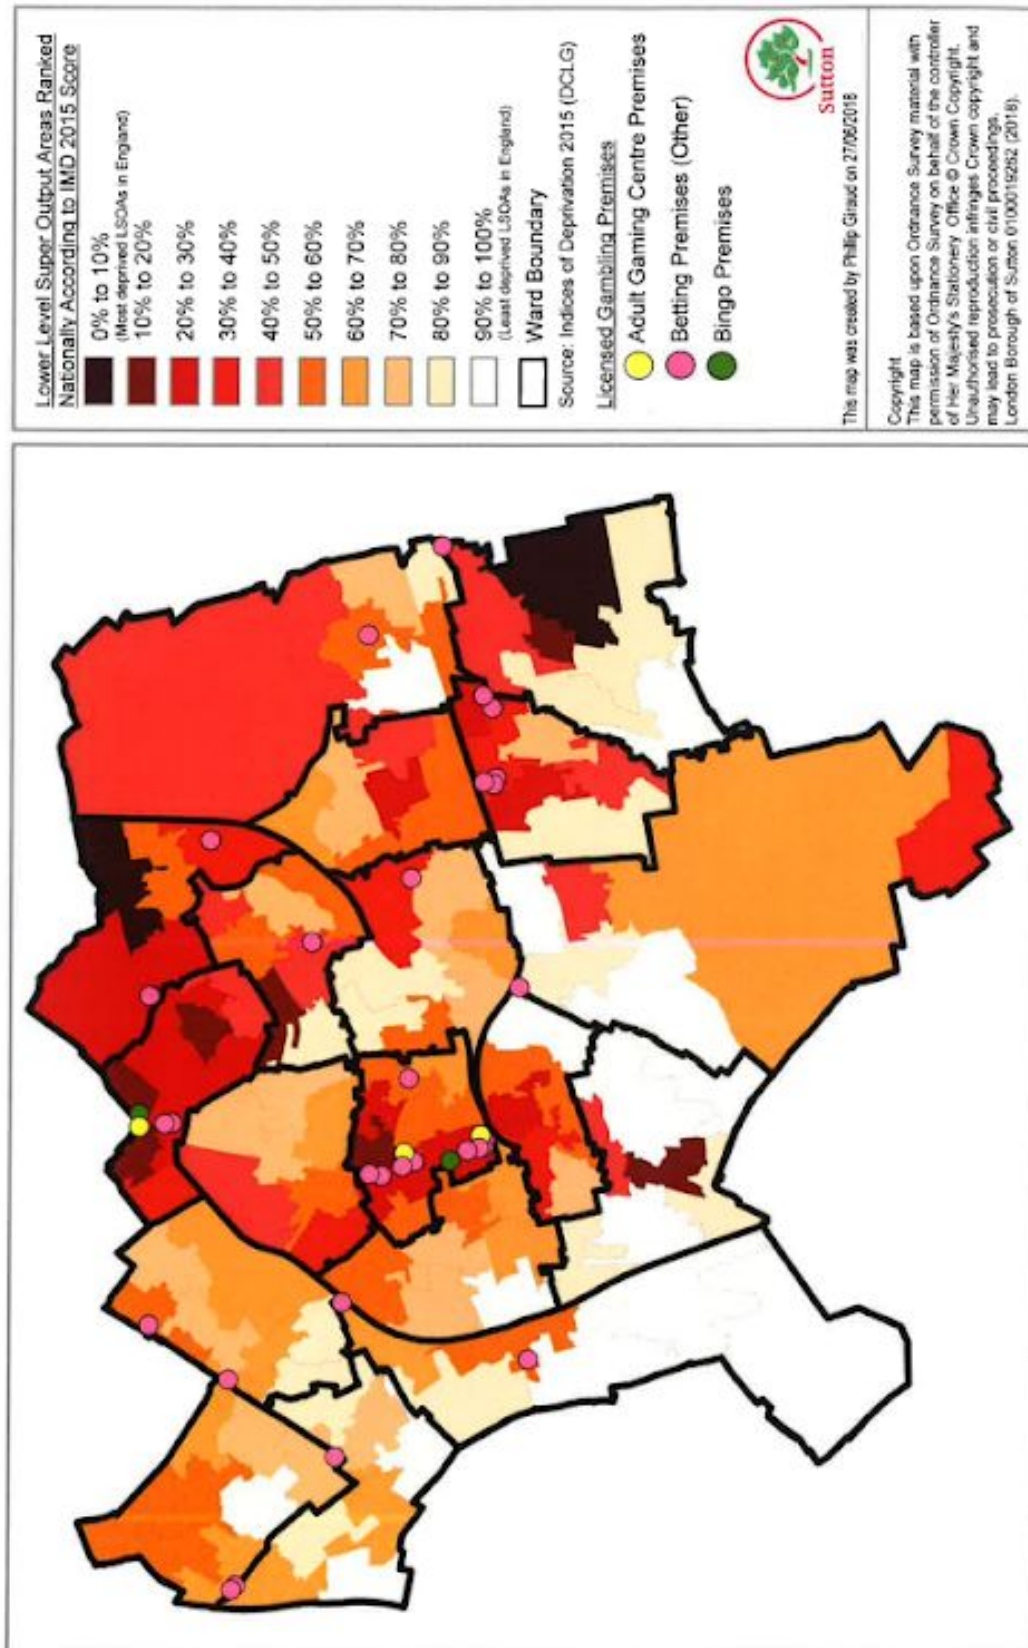

Contents

	Page
Map 1: Borough map	4
Map 2: Location of licensed venues	5
Map 3: Location of drug and alcohol services	6
Map 4: Education facilities and children's centres	7
Map 5: Income domain with gambling premises	8
Map 6: Employment domain with gambling premises	9

Map 1: Borough map

London Borough of Sutton

Map 2: Location of licensed venues (Correct on 31 May 2018)

Map 3: Location of drug and alcohol services

- Drug & Alcohol Services Layer
- Sutton Borough Boundary

Drug and Alcohol Services

Map 4: Education facilities and children’s centres (Draft one)

Educational Facilities

Map 5: Income Domain with Gambling Premises

IMD 2015_Final Deciles.jpg

02/07/2018

IMD 2015 - Income Domain with Gambling Premises