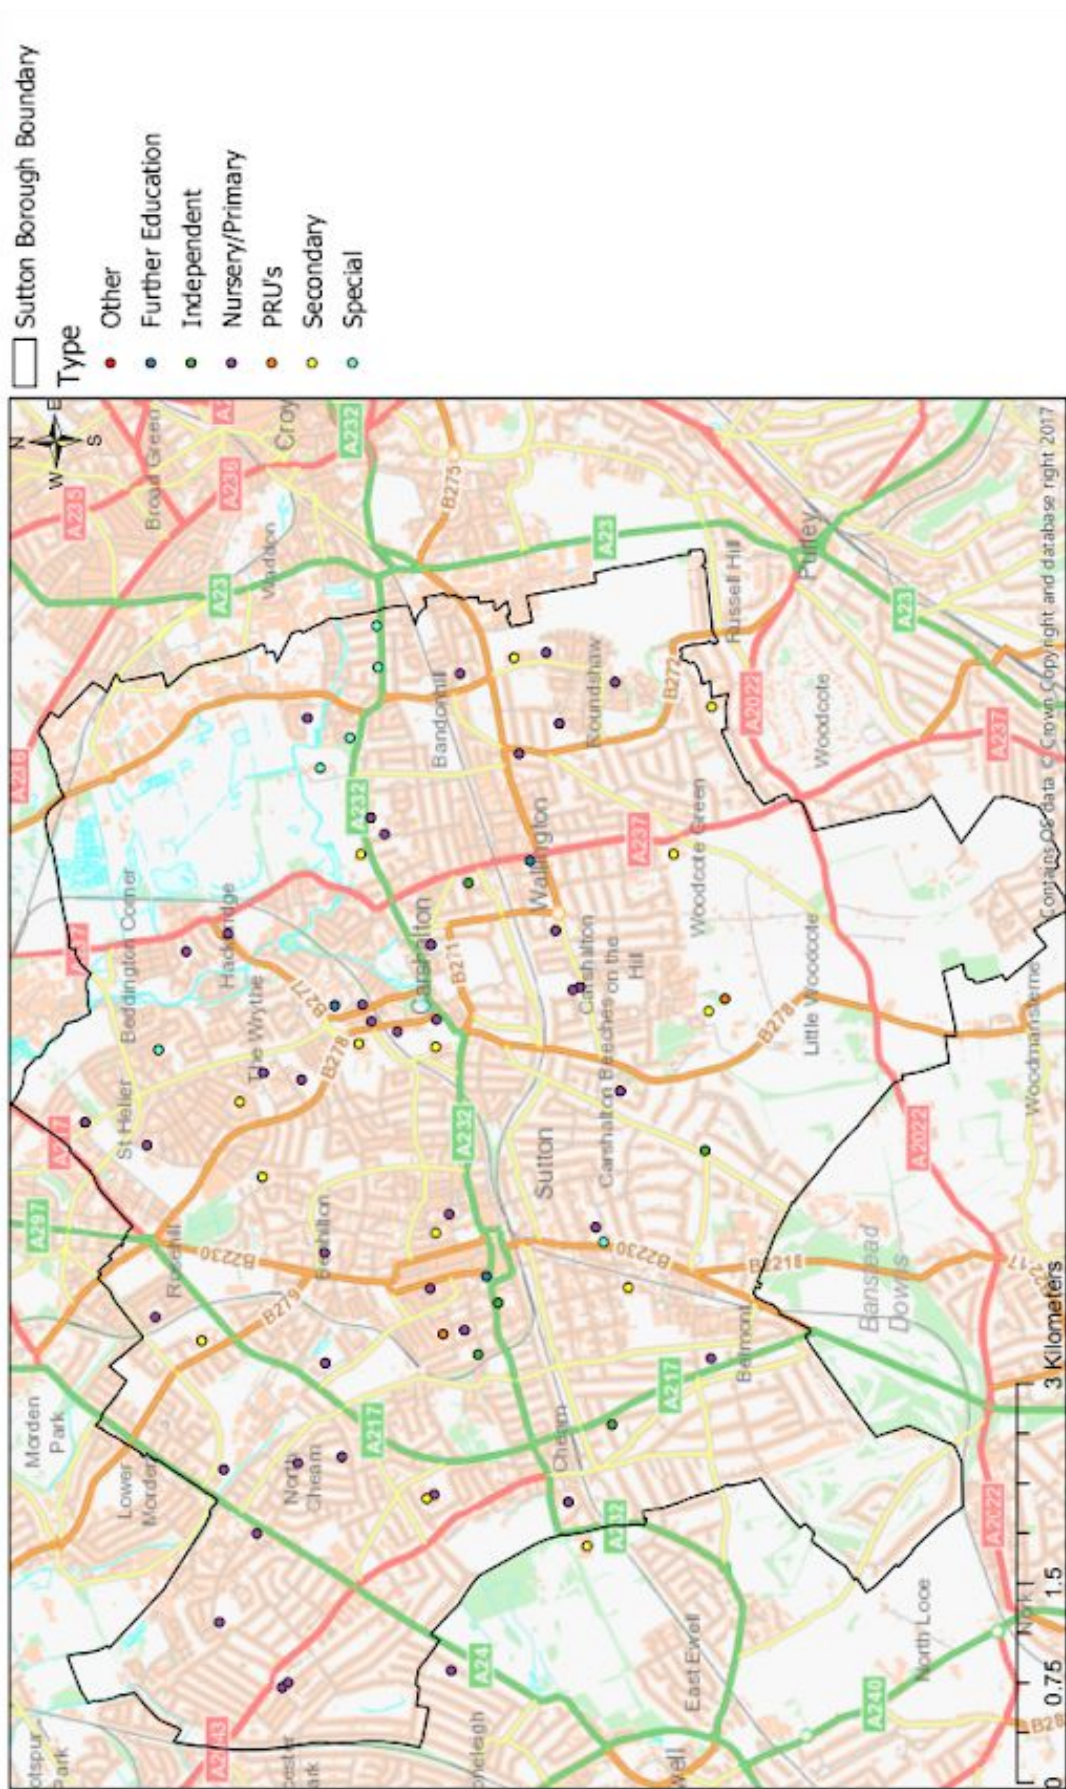

Contents

	Page
Map 1: Borough map	4
Map 2: Location of licensed venues	5
Map 3: Location of drug and alcohol services	6
Map 4: Education facilities and children's centres	7
Map 5: Income domain with gambling premises	8
Map 6: Employment domain with gambling premises	9

Map 1: Borough map

London Borough of Sutton

Map 2: Location of licensed venues (Correct on 31 May 2018)

Map 3: Location of drug and alcohol services

- Drug & Alcohol Services Layer
- Sutton Borough Boundary

Drug and Alcohol Services

Map 4: Education facilities and children’s centres (Draft one)

Educational Facilities

Map 5: Income Domain with Gambling Premises

IMD 2015_Final Deciles.jpg

02/07/2018

IMD 2015 - Income Domain with Gambling Premises