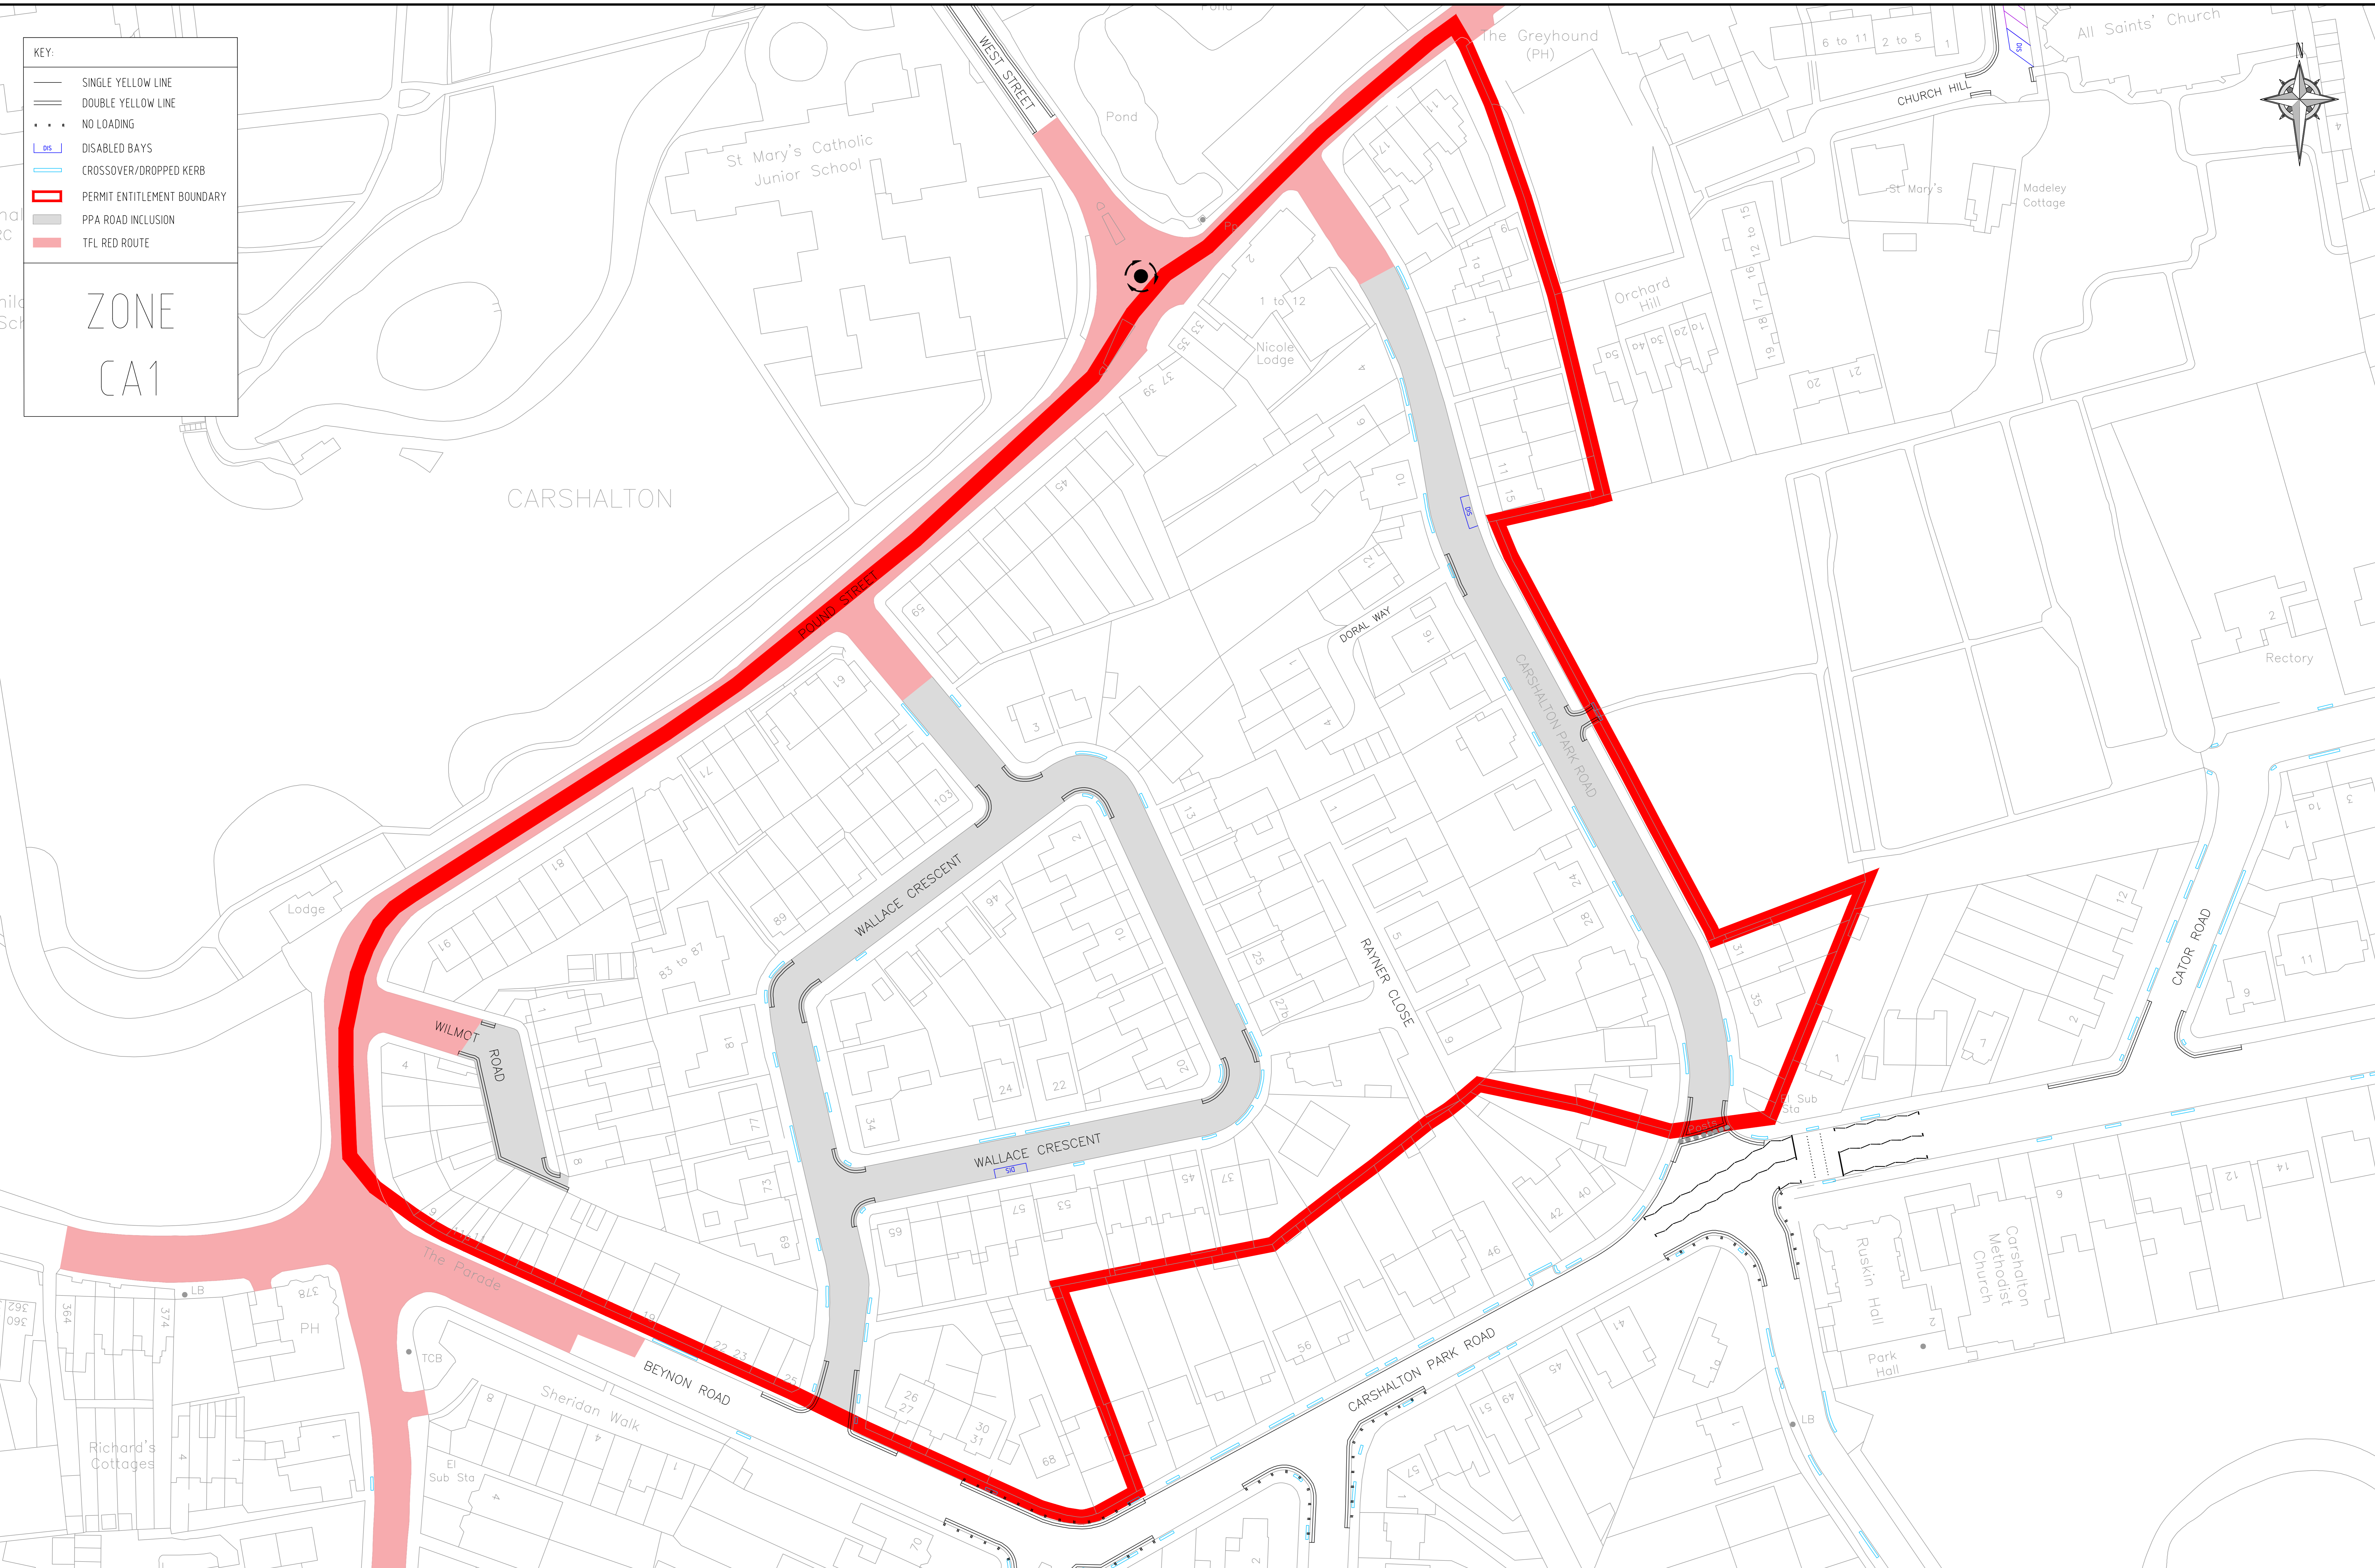

KEY:

- SINGLE YELLOW LINE
- == DOUBLE YELLOW LINE
- ... NO LOADING
- DIS DISABLED BAYS
- CROSSOVER/DROPPED KERB
- ▭ PERMIT ENTITLEMENT BOUNDARY
- ▭ PPA ROAD INCLUSION
- ▭ TFL RED ROUTE

ZONE
CA1

ZONE CA1 - PERMIT PARKING AREA (PPA)

OPERATIONAL - MON-FRI, 8AM-6.30PM

WALLACE CRESCENT AREA