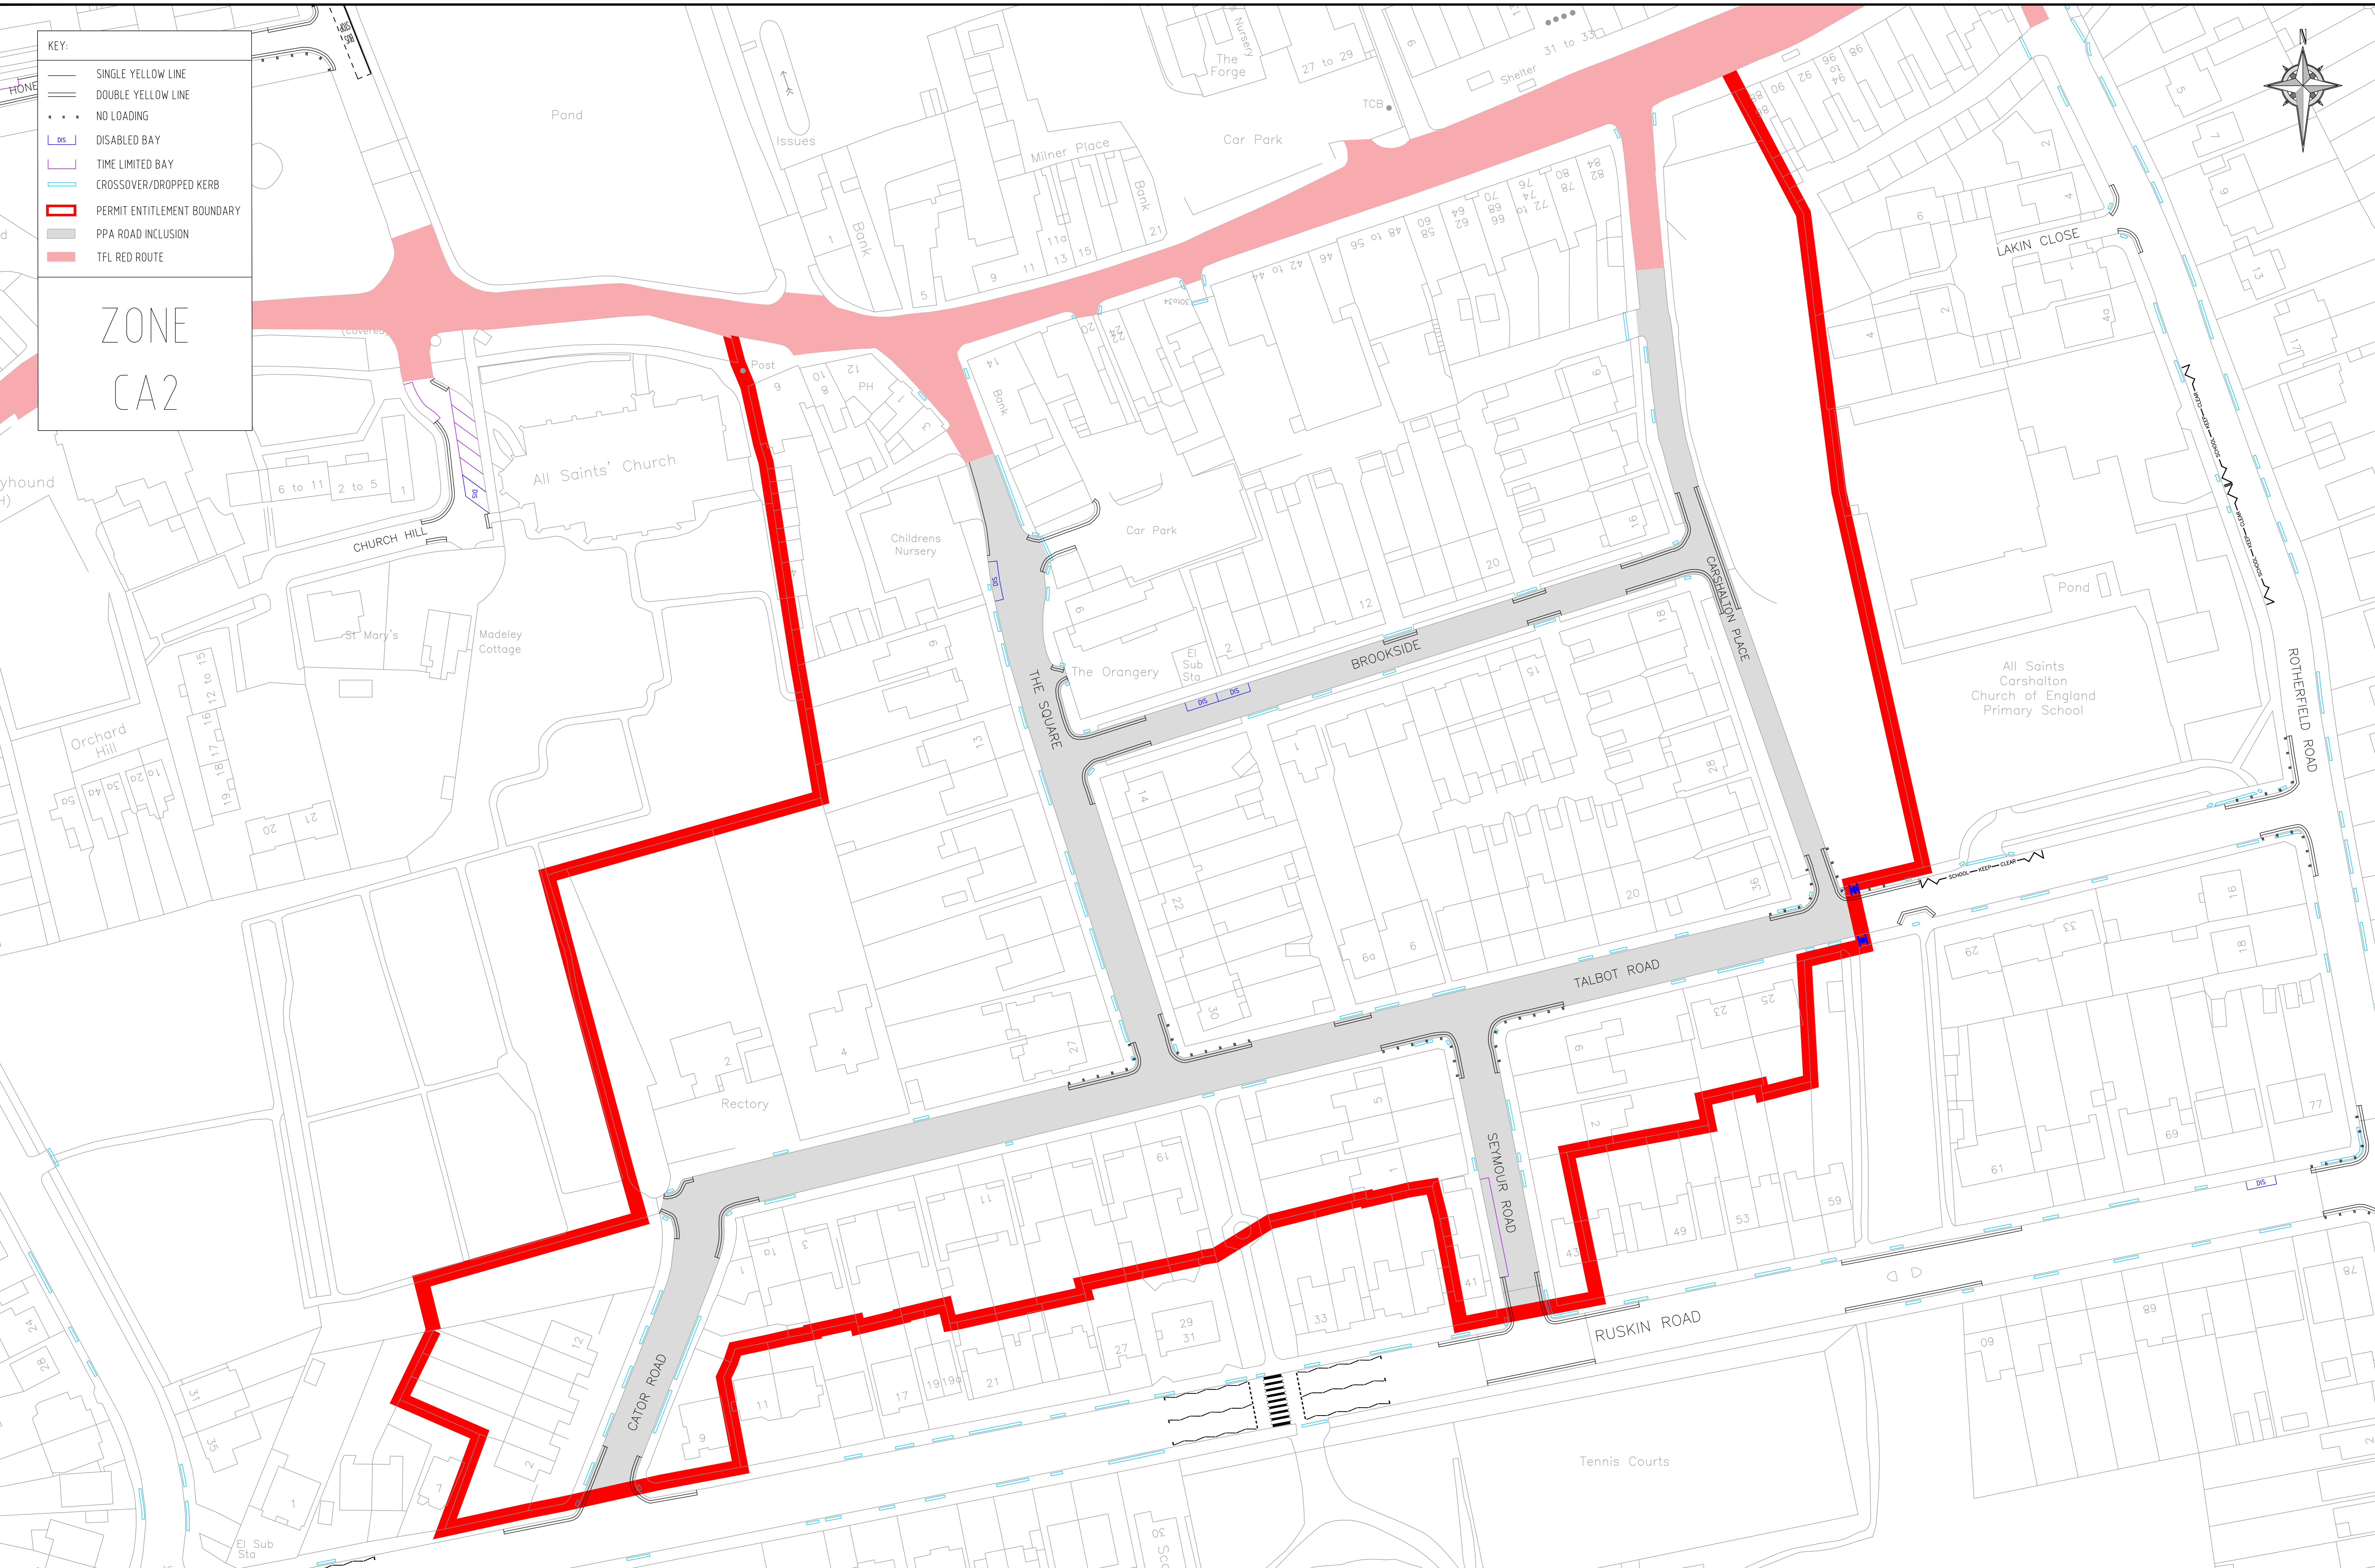

- KEY:
- SINGLE YELLOW LINE
  - DOUBLE YELLOW LINE
  - NO LOADING
  - BS DISABLED BAY
  - TL TIME LIMITED BAY
  - CD CROSSOVER/DROPPED KERB
  - PE PERMIT ENTITLEMENT BOUNDARY
  - PPA PPA ROAD INCLUSION
  - TR TFL RED ROUTE

ZONE  
CA2

BASED UPON THE ORDNANCE SURVEY MAPPING WITH THE PERMISSION OF THE CONTROLLER OF HER MAJESTY'S STATIONERY OFFICE. © CROWN COPYRIGHT. UNAUTHORISED REPRODUCTION INFRINGES CROWN COPYRIGHT AND MAY LEAD TO PROSECUTION OR CIVIL PROCEEDINGS. L.B. SUTTON 100008655X 2021

ZONE CA2 - PERMIT PARKING AREA (PPA)  
OPERATIONAL - MON-FRI, 9-11AM & 4-6PM  
TALBOT ROAD AREA