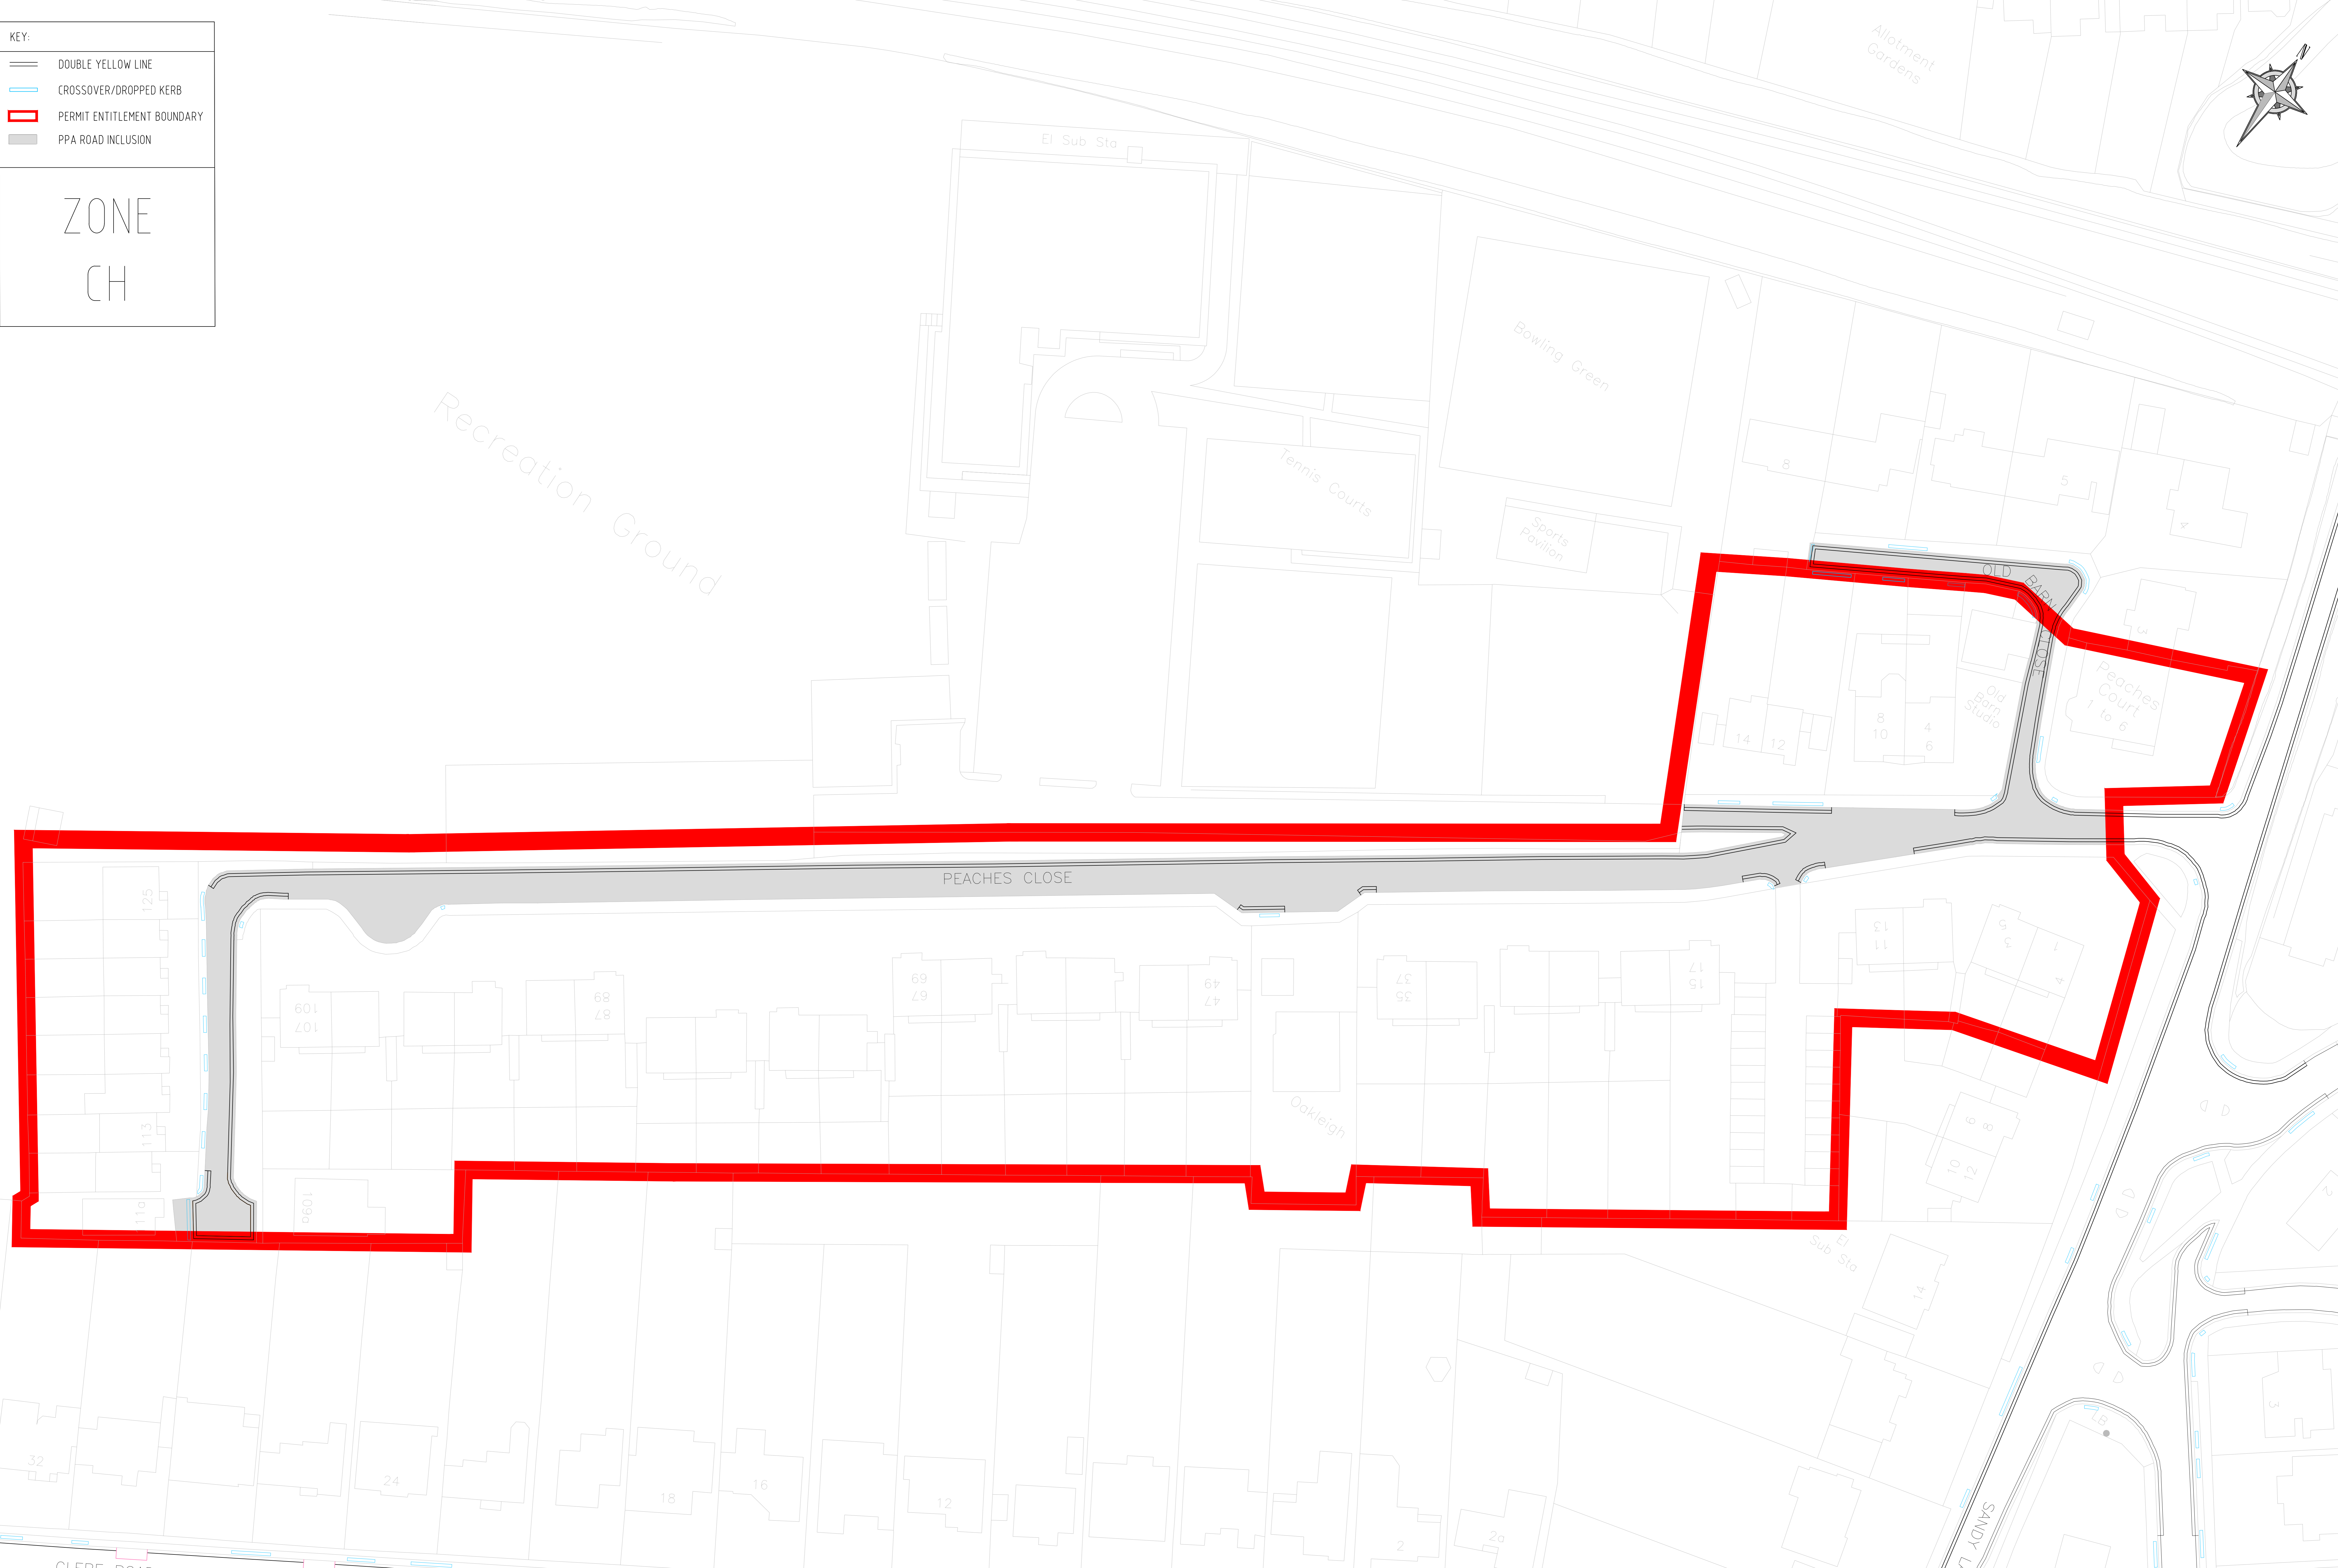

KEY:

- DOUBLE YELLOW LINE
- CROSSOVER/DROPPED KERB
- PERMIT ENTITLEMENT BOUNDARY
- PPA ROAD INCLUSION

ZONE
CH

ZONE CH - PERMIT PARKING AREA (PPA)

OPERATING MON-FRI, 8AM-6.30PM

PEACHES CLOSE AREA

BASED UPON THE ORDNANCE SURVEY MAPPING WITH THE PERMISSION OF THE CONTROLLER OF HER MAJESTY'S STATIONERY OFFICE. © CROWN COPYRIGHT. UNAUTHORISED REPRODUCTION INFRINGES CROWN COPYRIGHT AND MAY LEAD TO PROSECUTION OR CIVIL PROCEEDINGS. L.B. SUTTON 100008655X 2021