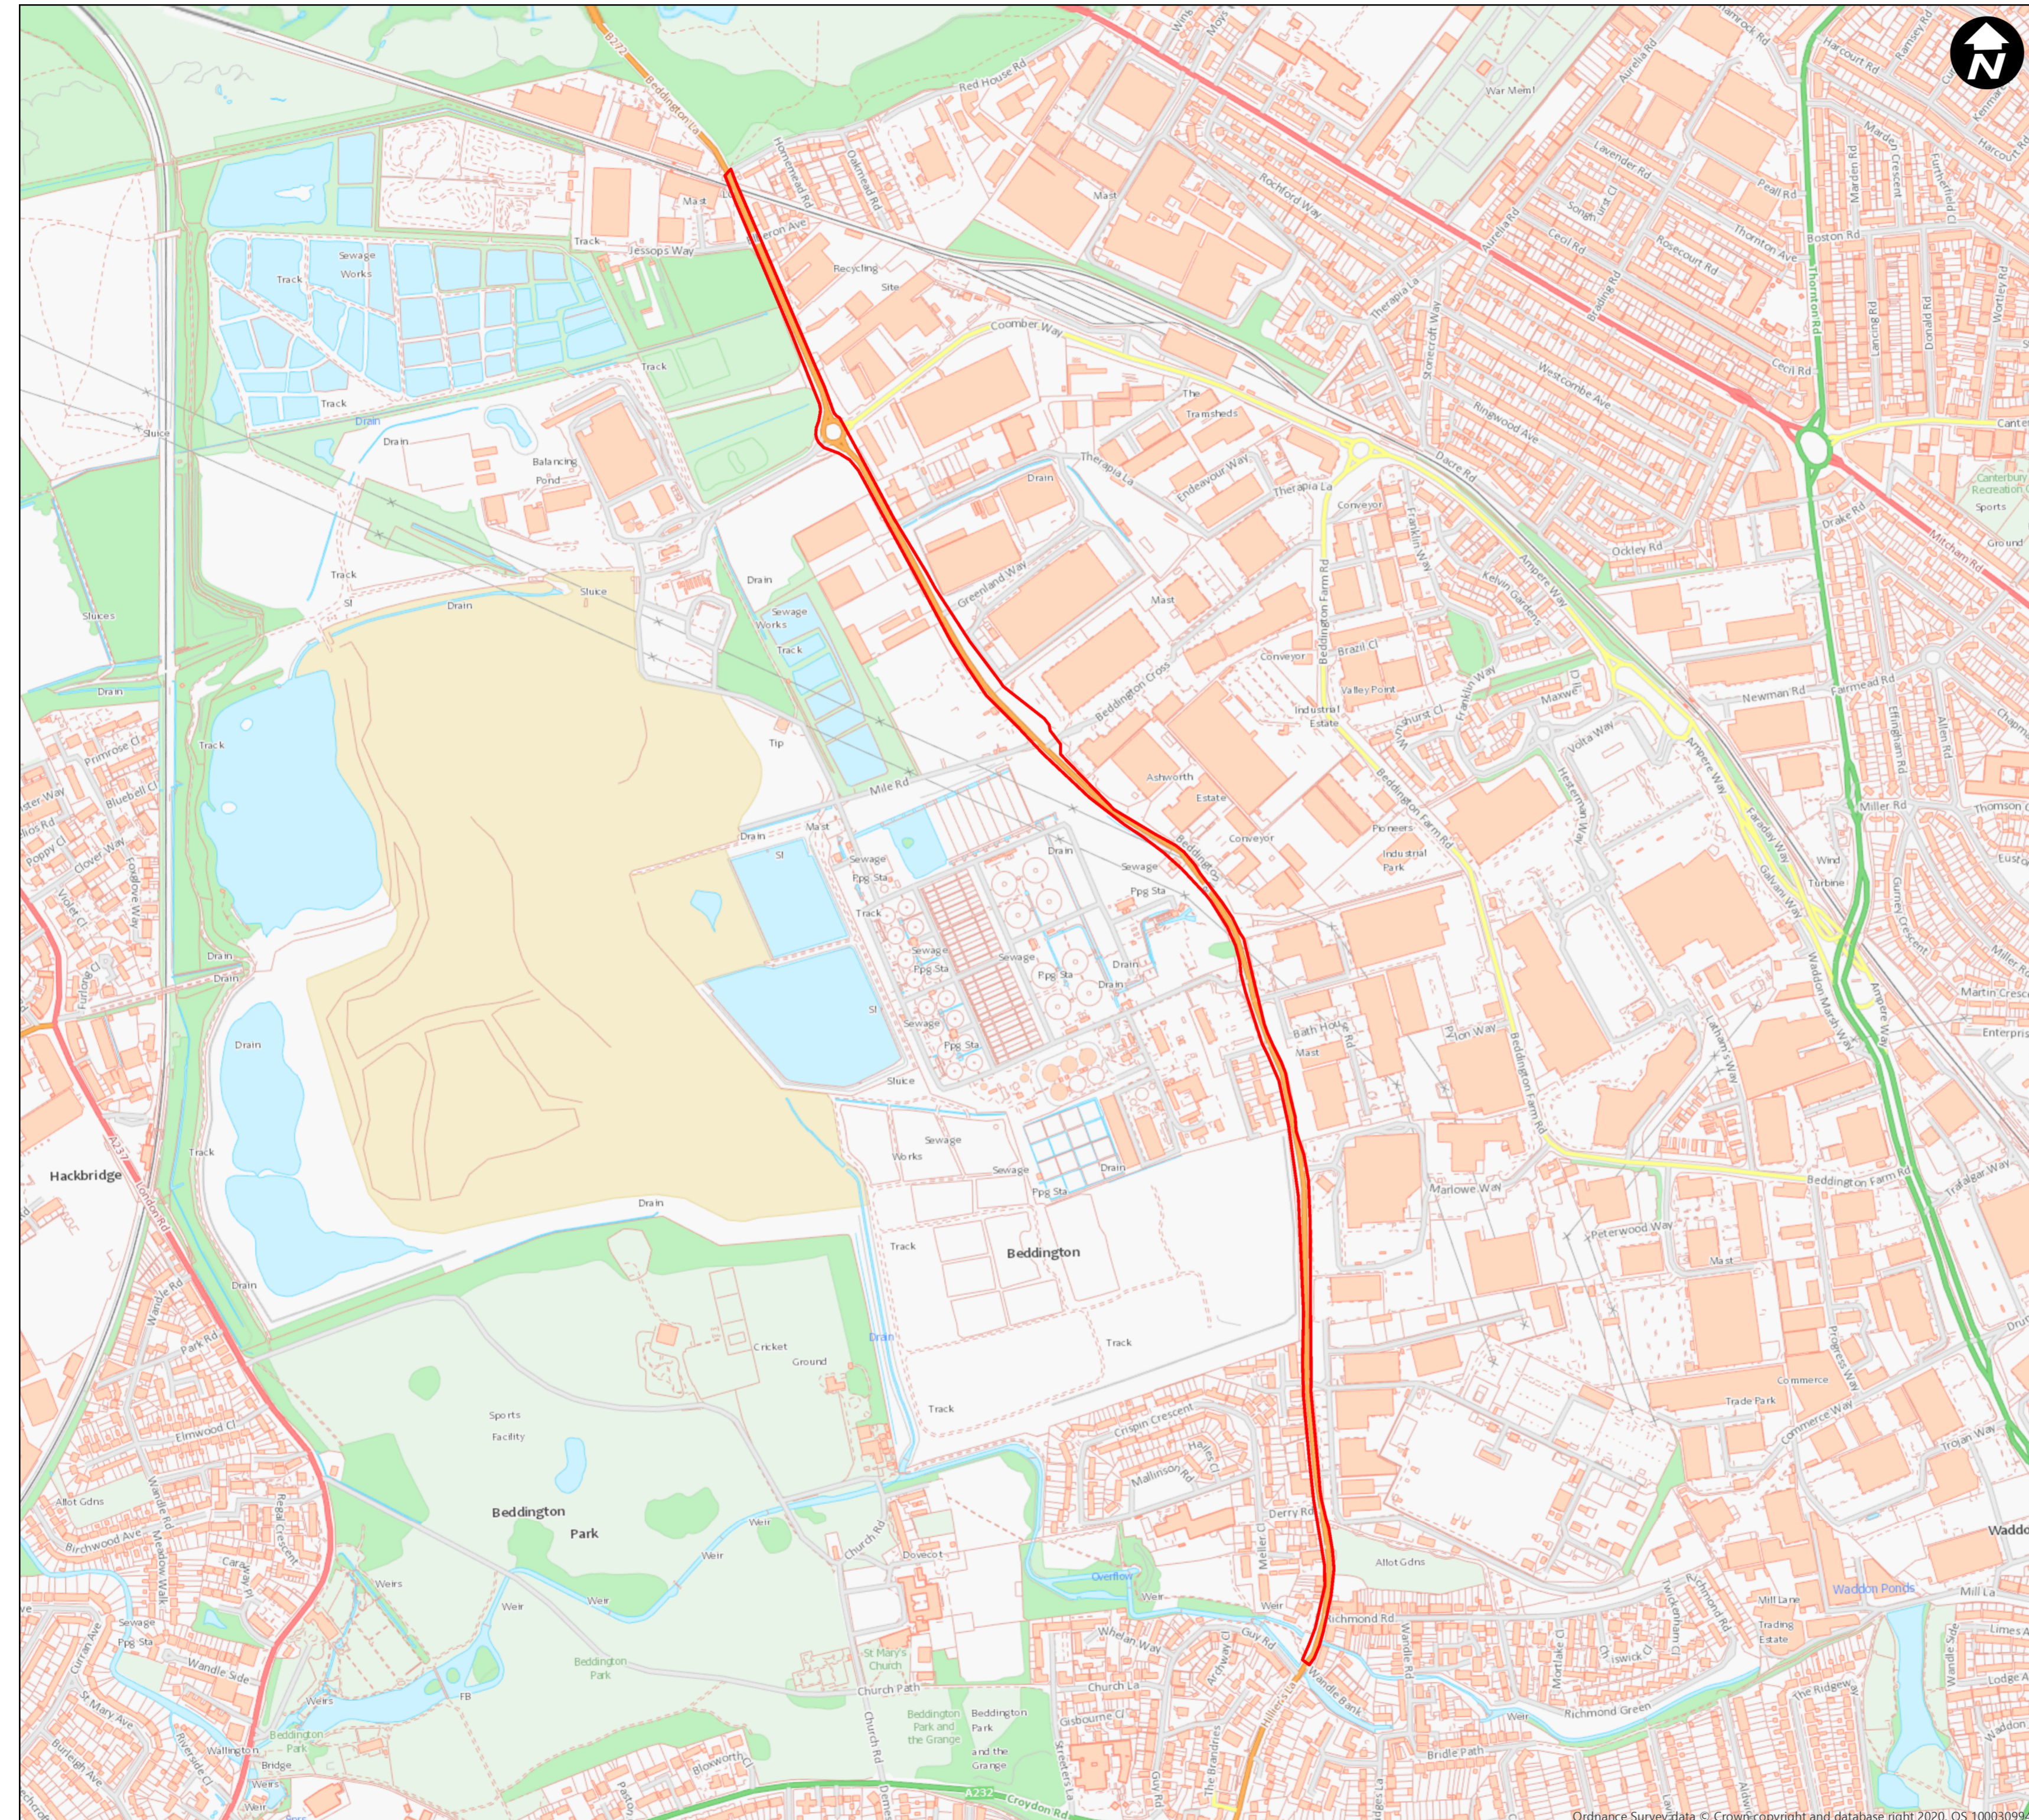

**LONDON BOROUGH OF SUTTON
(ALCOHOL CONSUMPTION IN PUBLIC PLACES)
(BEDDINGTON PARK, BEDDINGTON LANE
AND KINGSTON GARDENS)
ORDER 2020 - ARTICLE 4**

**Plan No. 2
Beddington Lane**

Created by Enabling & Emerging Tech
GIS Team

Date Created: 06/10/2020

Copyright OS
This map is based upon Ordnance Survey material with permission of Ordnance Survey on behalf of the controller of Her Majesty's Stationery Office © Crown Copyright. Unauthorised reproduction infringes Crown copyright and may lead to prosecution or civil proceedings. London Borough of Sutton 0100019262 (2020).