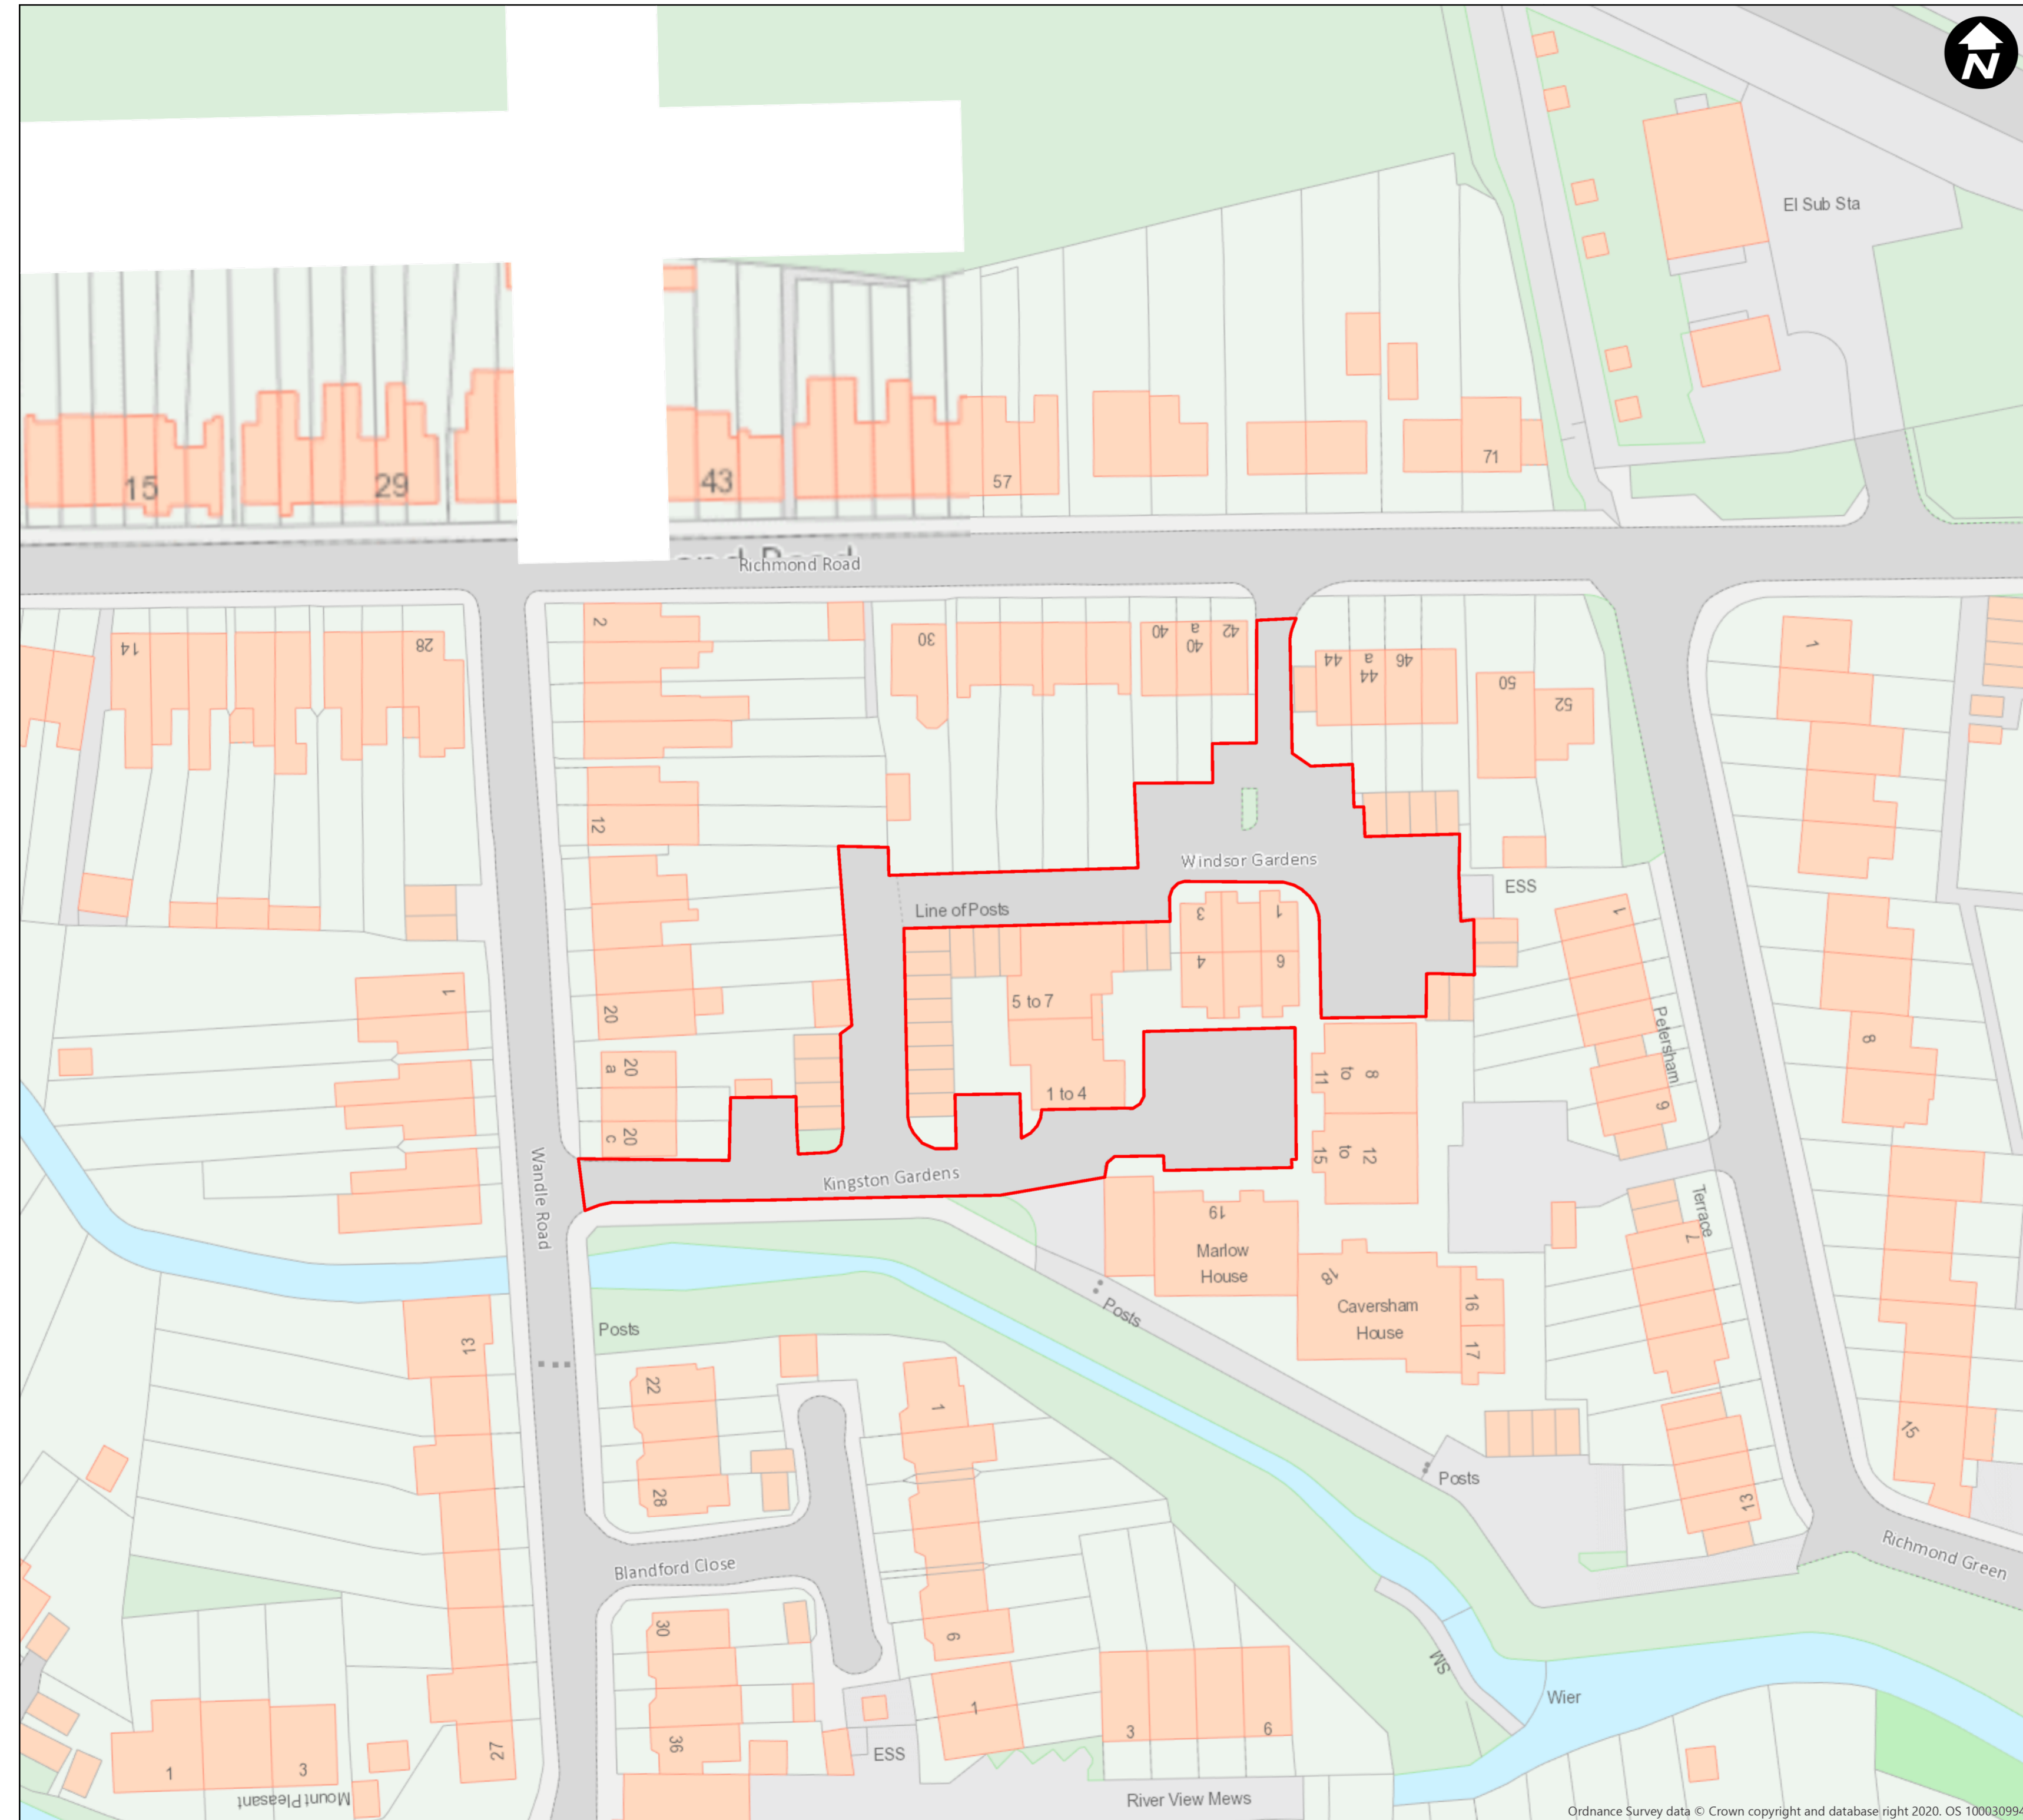

LONDON BOROUGH OF SUTTON  
(ALCOHOL CONSUMPTION IN PUBLIC PLACES)  
(BEDDINGTON PARK, BEDDINGTON LANE  
AND KINGSTON GARDENS)  
ORDER 2020 - ARTICLE 4

Plan No. 3  
Kingston Gardens

Created by Enabling & Emerging Tech  
Data Management Team

Date Created: 06/10/2020

Copyright OS  
This map is based upon Ordnance Survey material with permission of Ordnance Survey  
on behalf of the controller of Her Majesty's Stationery Office © Crown Copyright.  
Unauthorised reproduction infringes Crown copyright and may lead to prosecution or  
civil proceedings. London Borough of Sutton 0100019262 (2020).