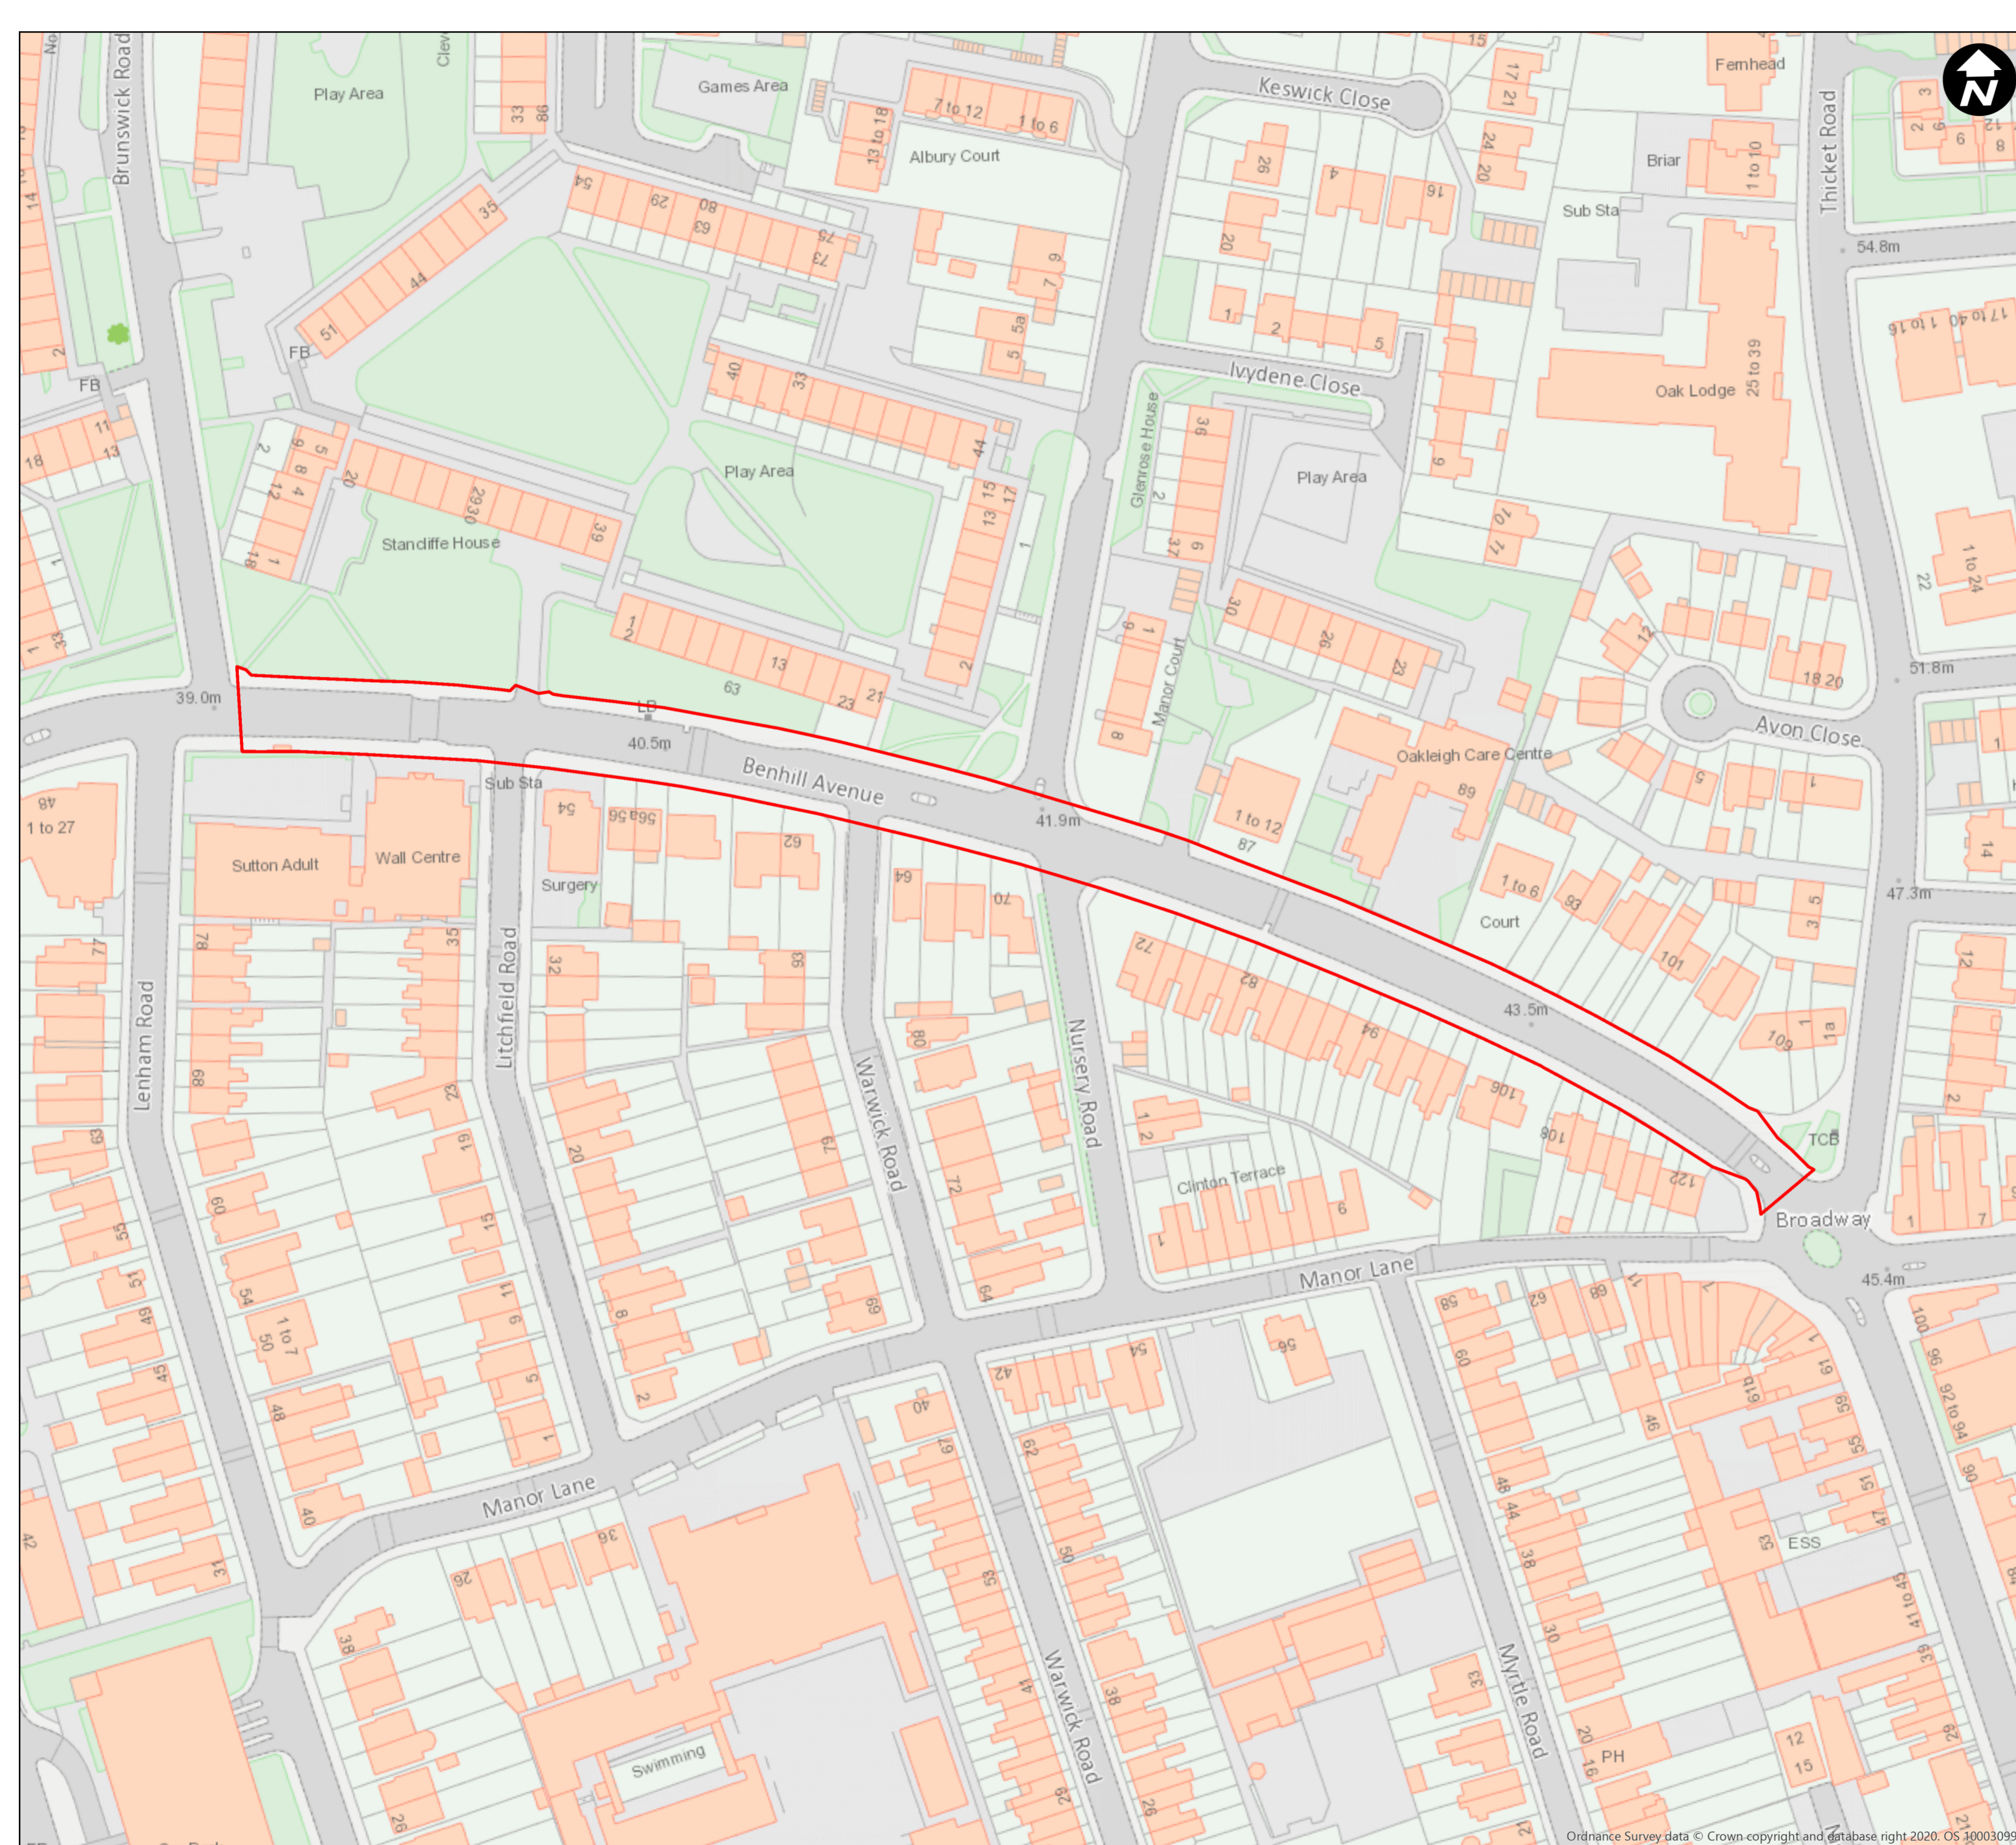

LONDON BOROUGH OF SUTTON  
(ALCOHOL CONSUMPTION IN PUBLIC PLACES)  
(BENHILL AVENUE, BENHILL RECREATION  
GROUND, BENHILL ROAD, LAVENDER ROAD,  
PARKHURST ROAD, AND SUTTON TOWN  
CENTRE)  
ORDER 2020 - ARTICLE 4

**Plan No. 1**  
**Benhill Avenue**

Created by Enabling & Emerging Tech  
Data Management Team

Date Created: 06/10/2020

Copyright OS  
This map is based upon Ordnance Survey material with permission of Ordnance Survey  
on behalf of the controller of Her Majesty's Stationery Office © Crown Copyright.  
Unauthorised reproduction infringes Crown copyright and may lead to prosecution or  
civil proceedings. London Borough of Sutton 0100019262 (2020).