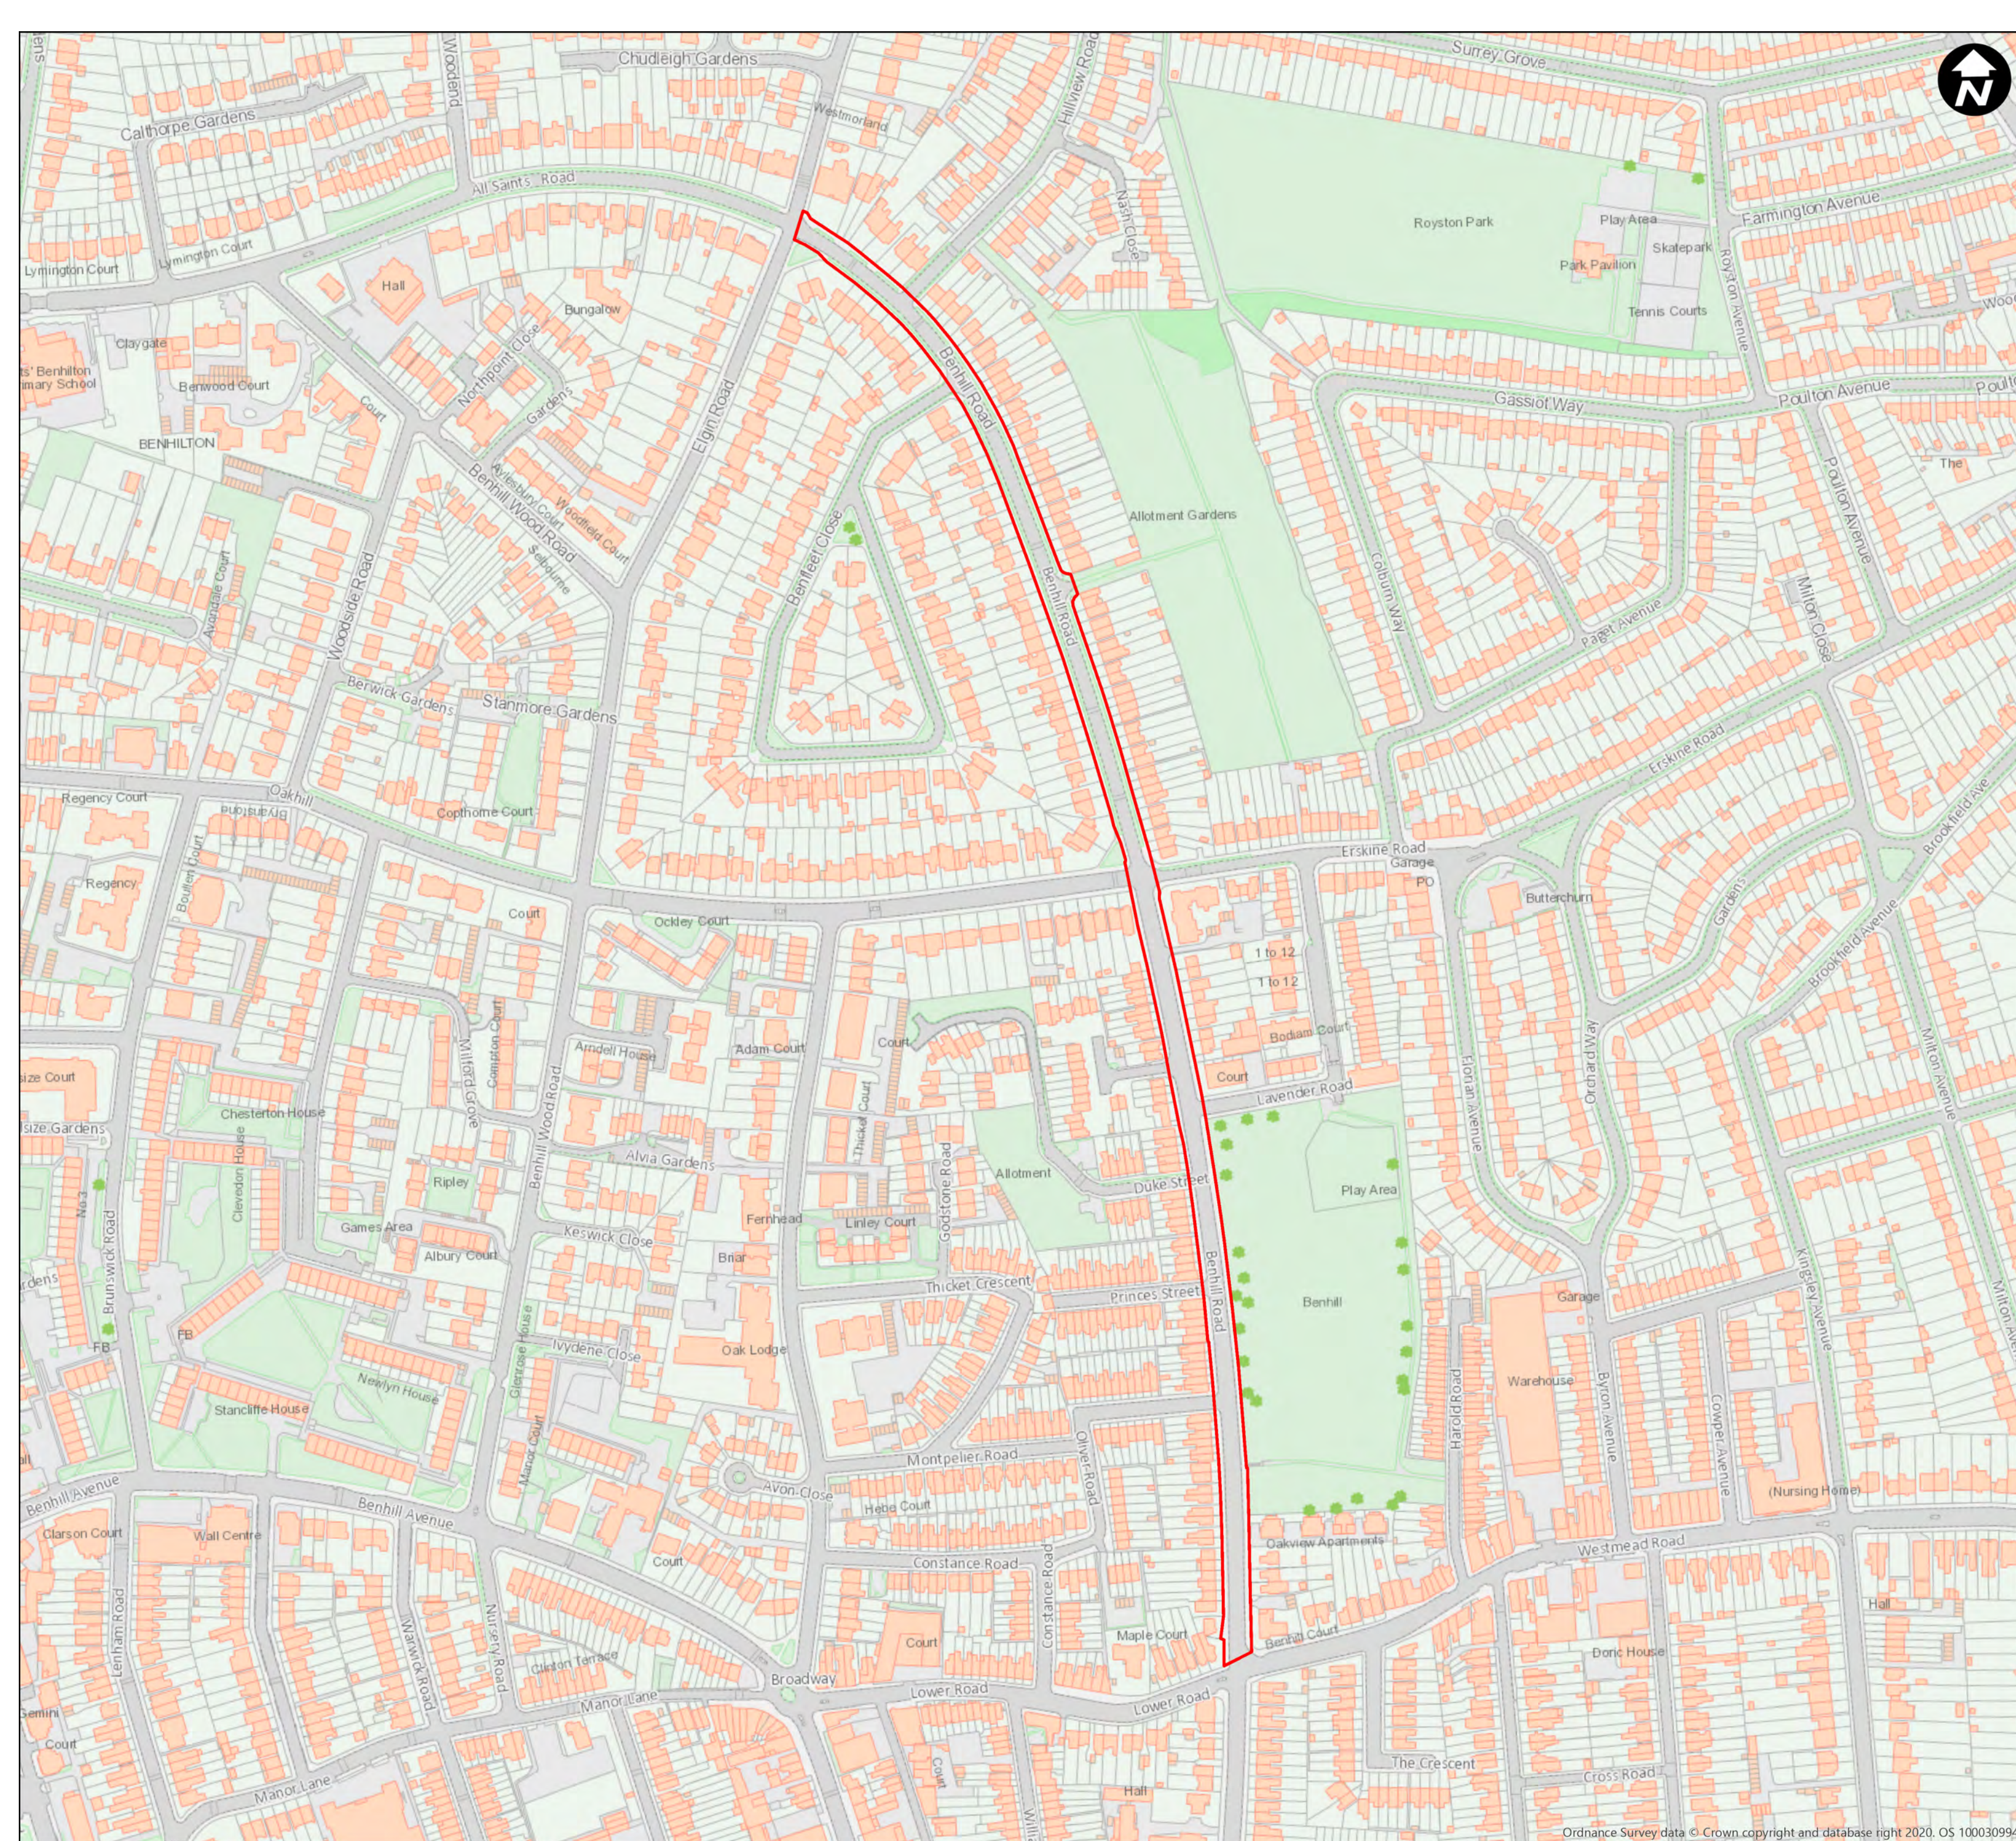

**LONDON BOROUGH OF SUTTON
(ALCOHOL CONSUMPTION IN PUBLIC PLACES)
(BENHILL AVENUE, BENHILL RECREATION
GROUND, BENHILL ROAD, LAVENDER ROAD,
PARKHURST ROAD, AND SUTTON TOWN
CENTRE)
ORDER 2020 - ARTICLE 4**

**Plan No. 3
Benhill Road**

Created by Enabling & Emerging Tech
Data Management Team

Date Created: 06/10/2020

Copyright OS
This map is based upon Ordnance Survey material with permission of Ordnance Survey
on behalf of the controller of Her Majesty's Stationery Office © Crown Copyright.
Unauthorised reproduction infringes Crown copyright and may lead to prosecution or
civil proceedings. London Borough of Sutton 0100019262 (2020).