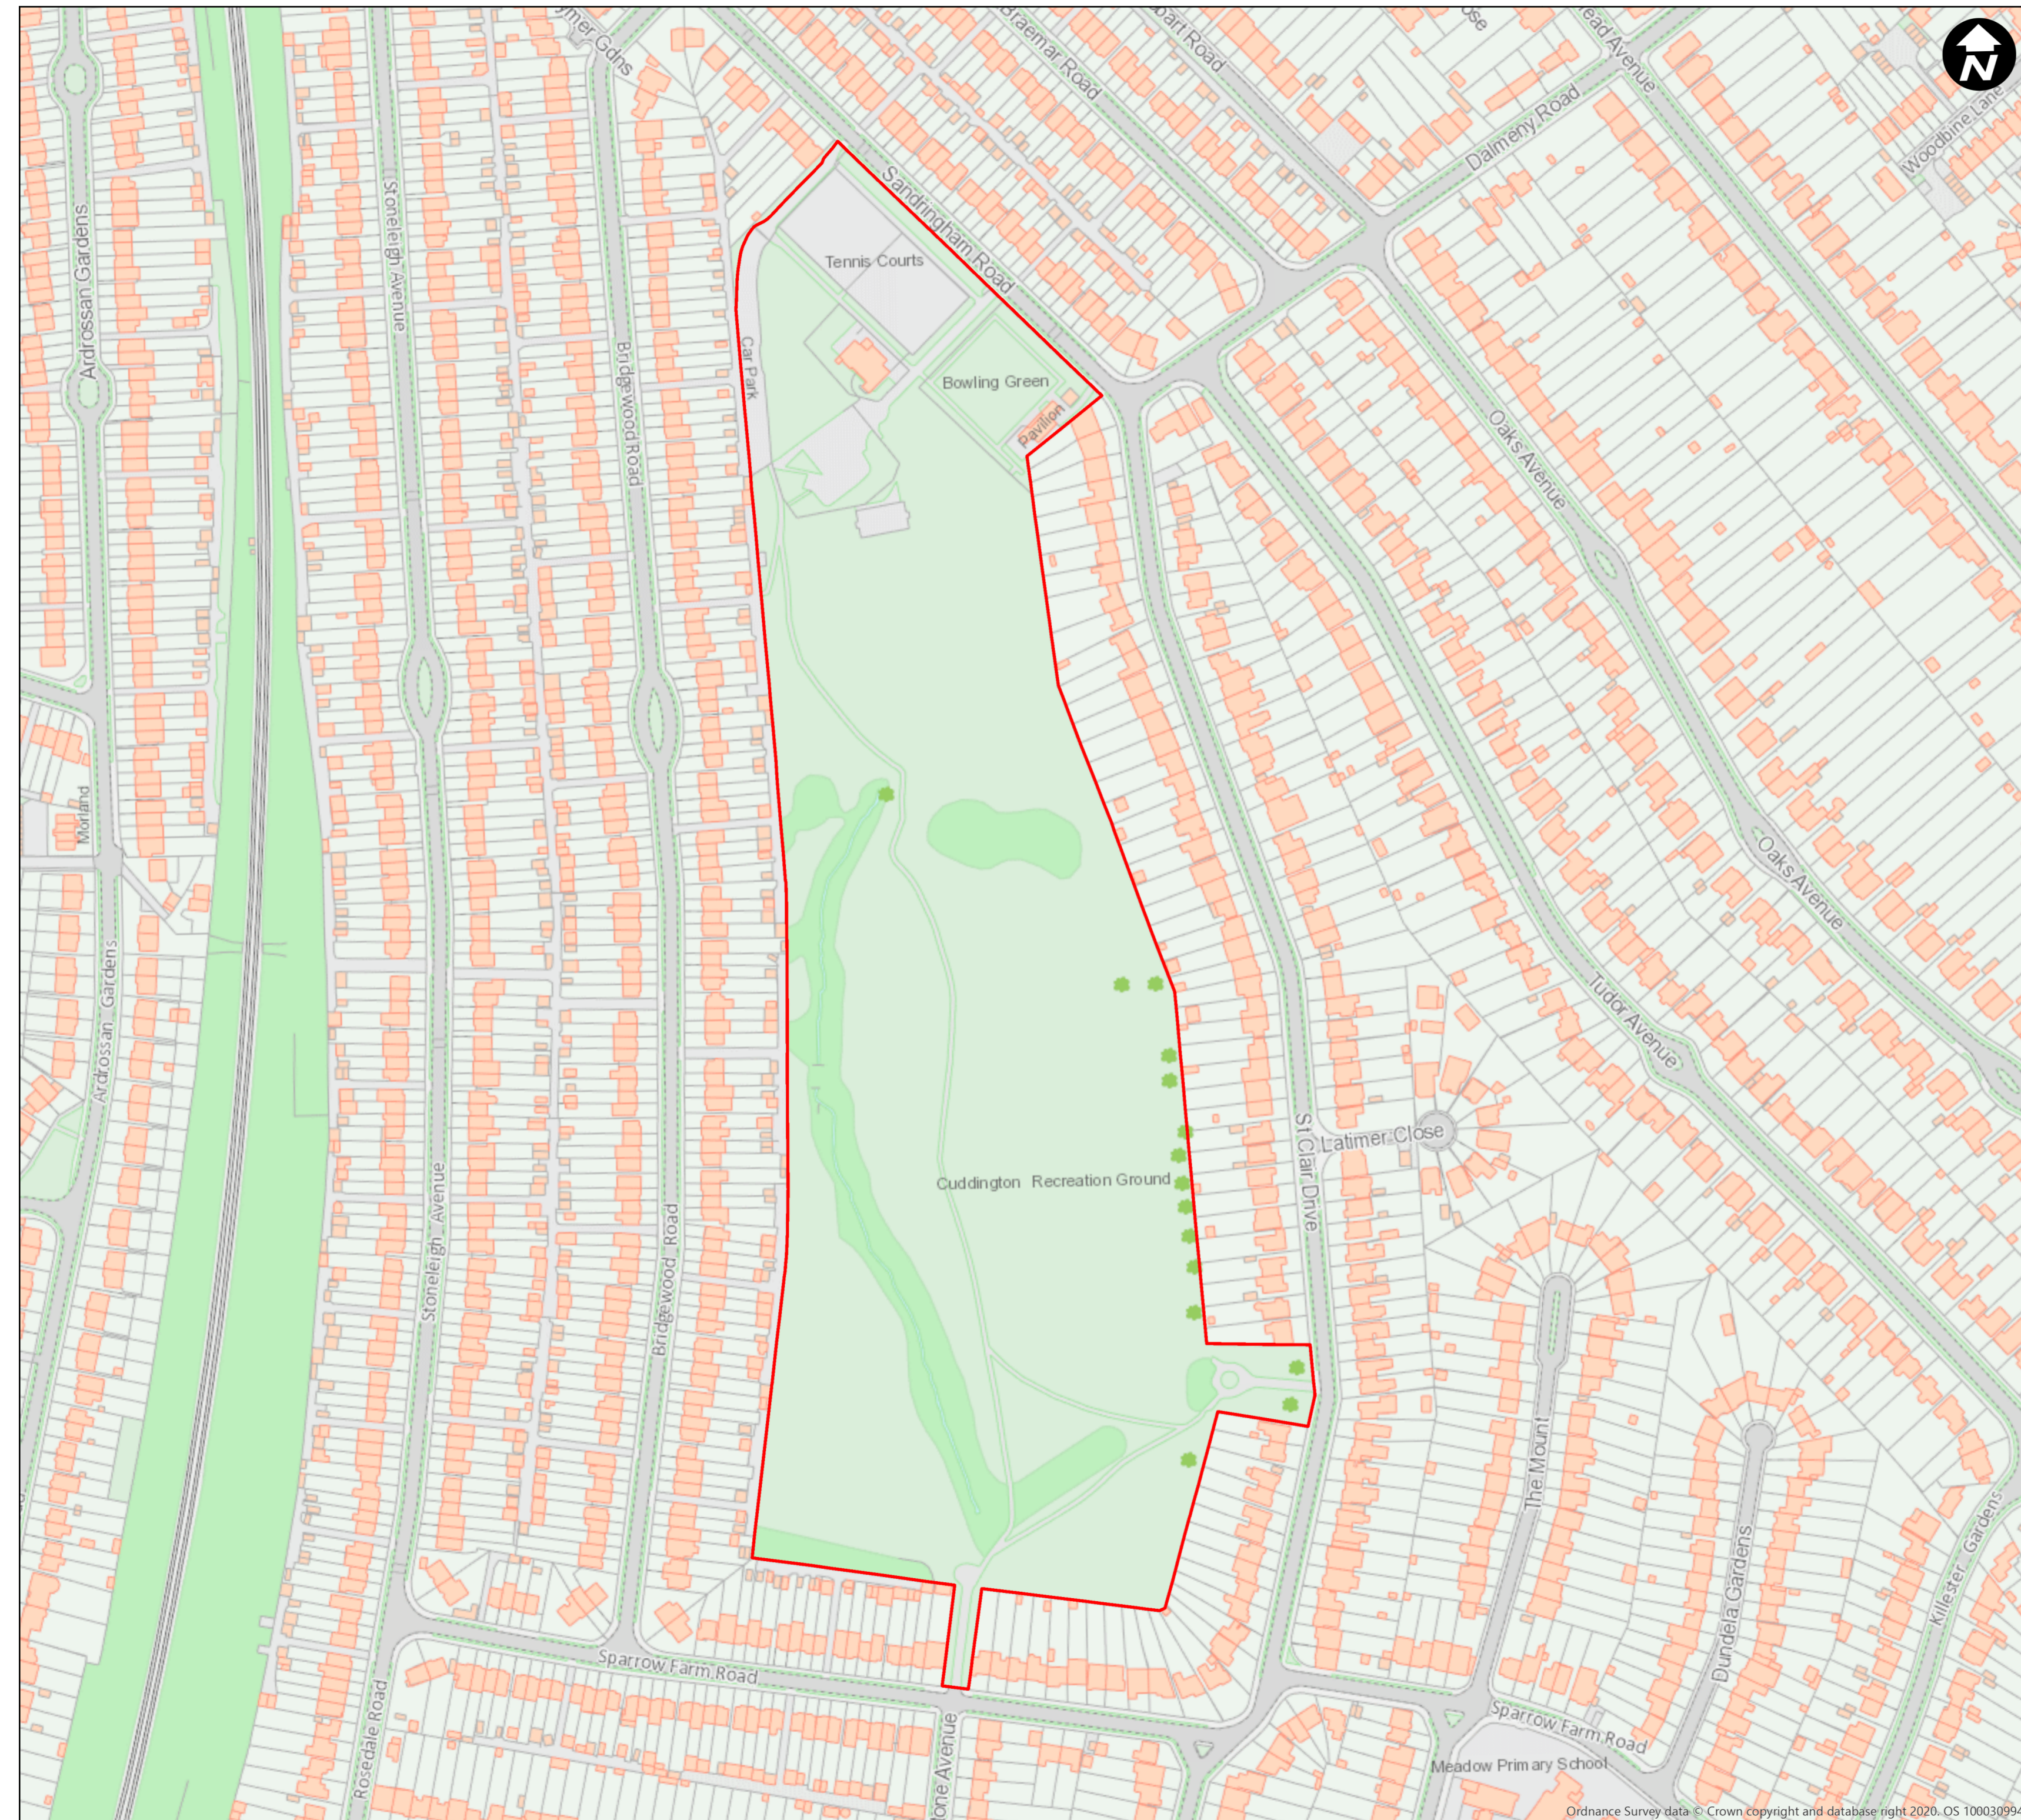

LONDON BOROUGH OF SUTTON  
(ALCOHOL CONSUMPTION IN PUBLIC PLACES)  
(BUXTON CRESCENT, CHURCH HILL ROAD,  
CUDDINGTON RECREATION GROUND, ESHER  
AVENUE, FAIRLANDS PARK, LONDON ROAD  
& WRAYFIELD ROAD)  
ORDER 2020 - ARTICLE 4

**Plan No. 3**  
**Cuddington Recreation**  
**Ground**

Created by Enabling & Emerging Tech  
Data Management Team

Date Created: 06/10/2020

Copyright OS  
This map is based upon Ordnance Survey material with permission of Ordnance Survey  
on behalf of the controller of Her Majesty's Stationery Office © Crown Copyright.  
Unauthorised reproduction infringes Crown copyright and may lead to prosecution or  
civil proceedings. London Borough of Sutton 0100019262 (2020).