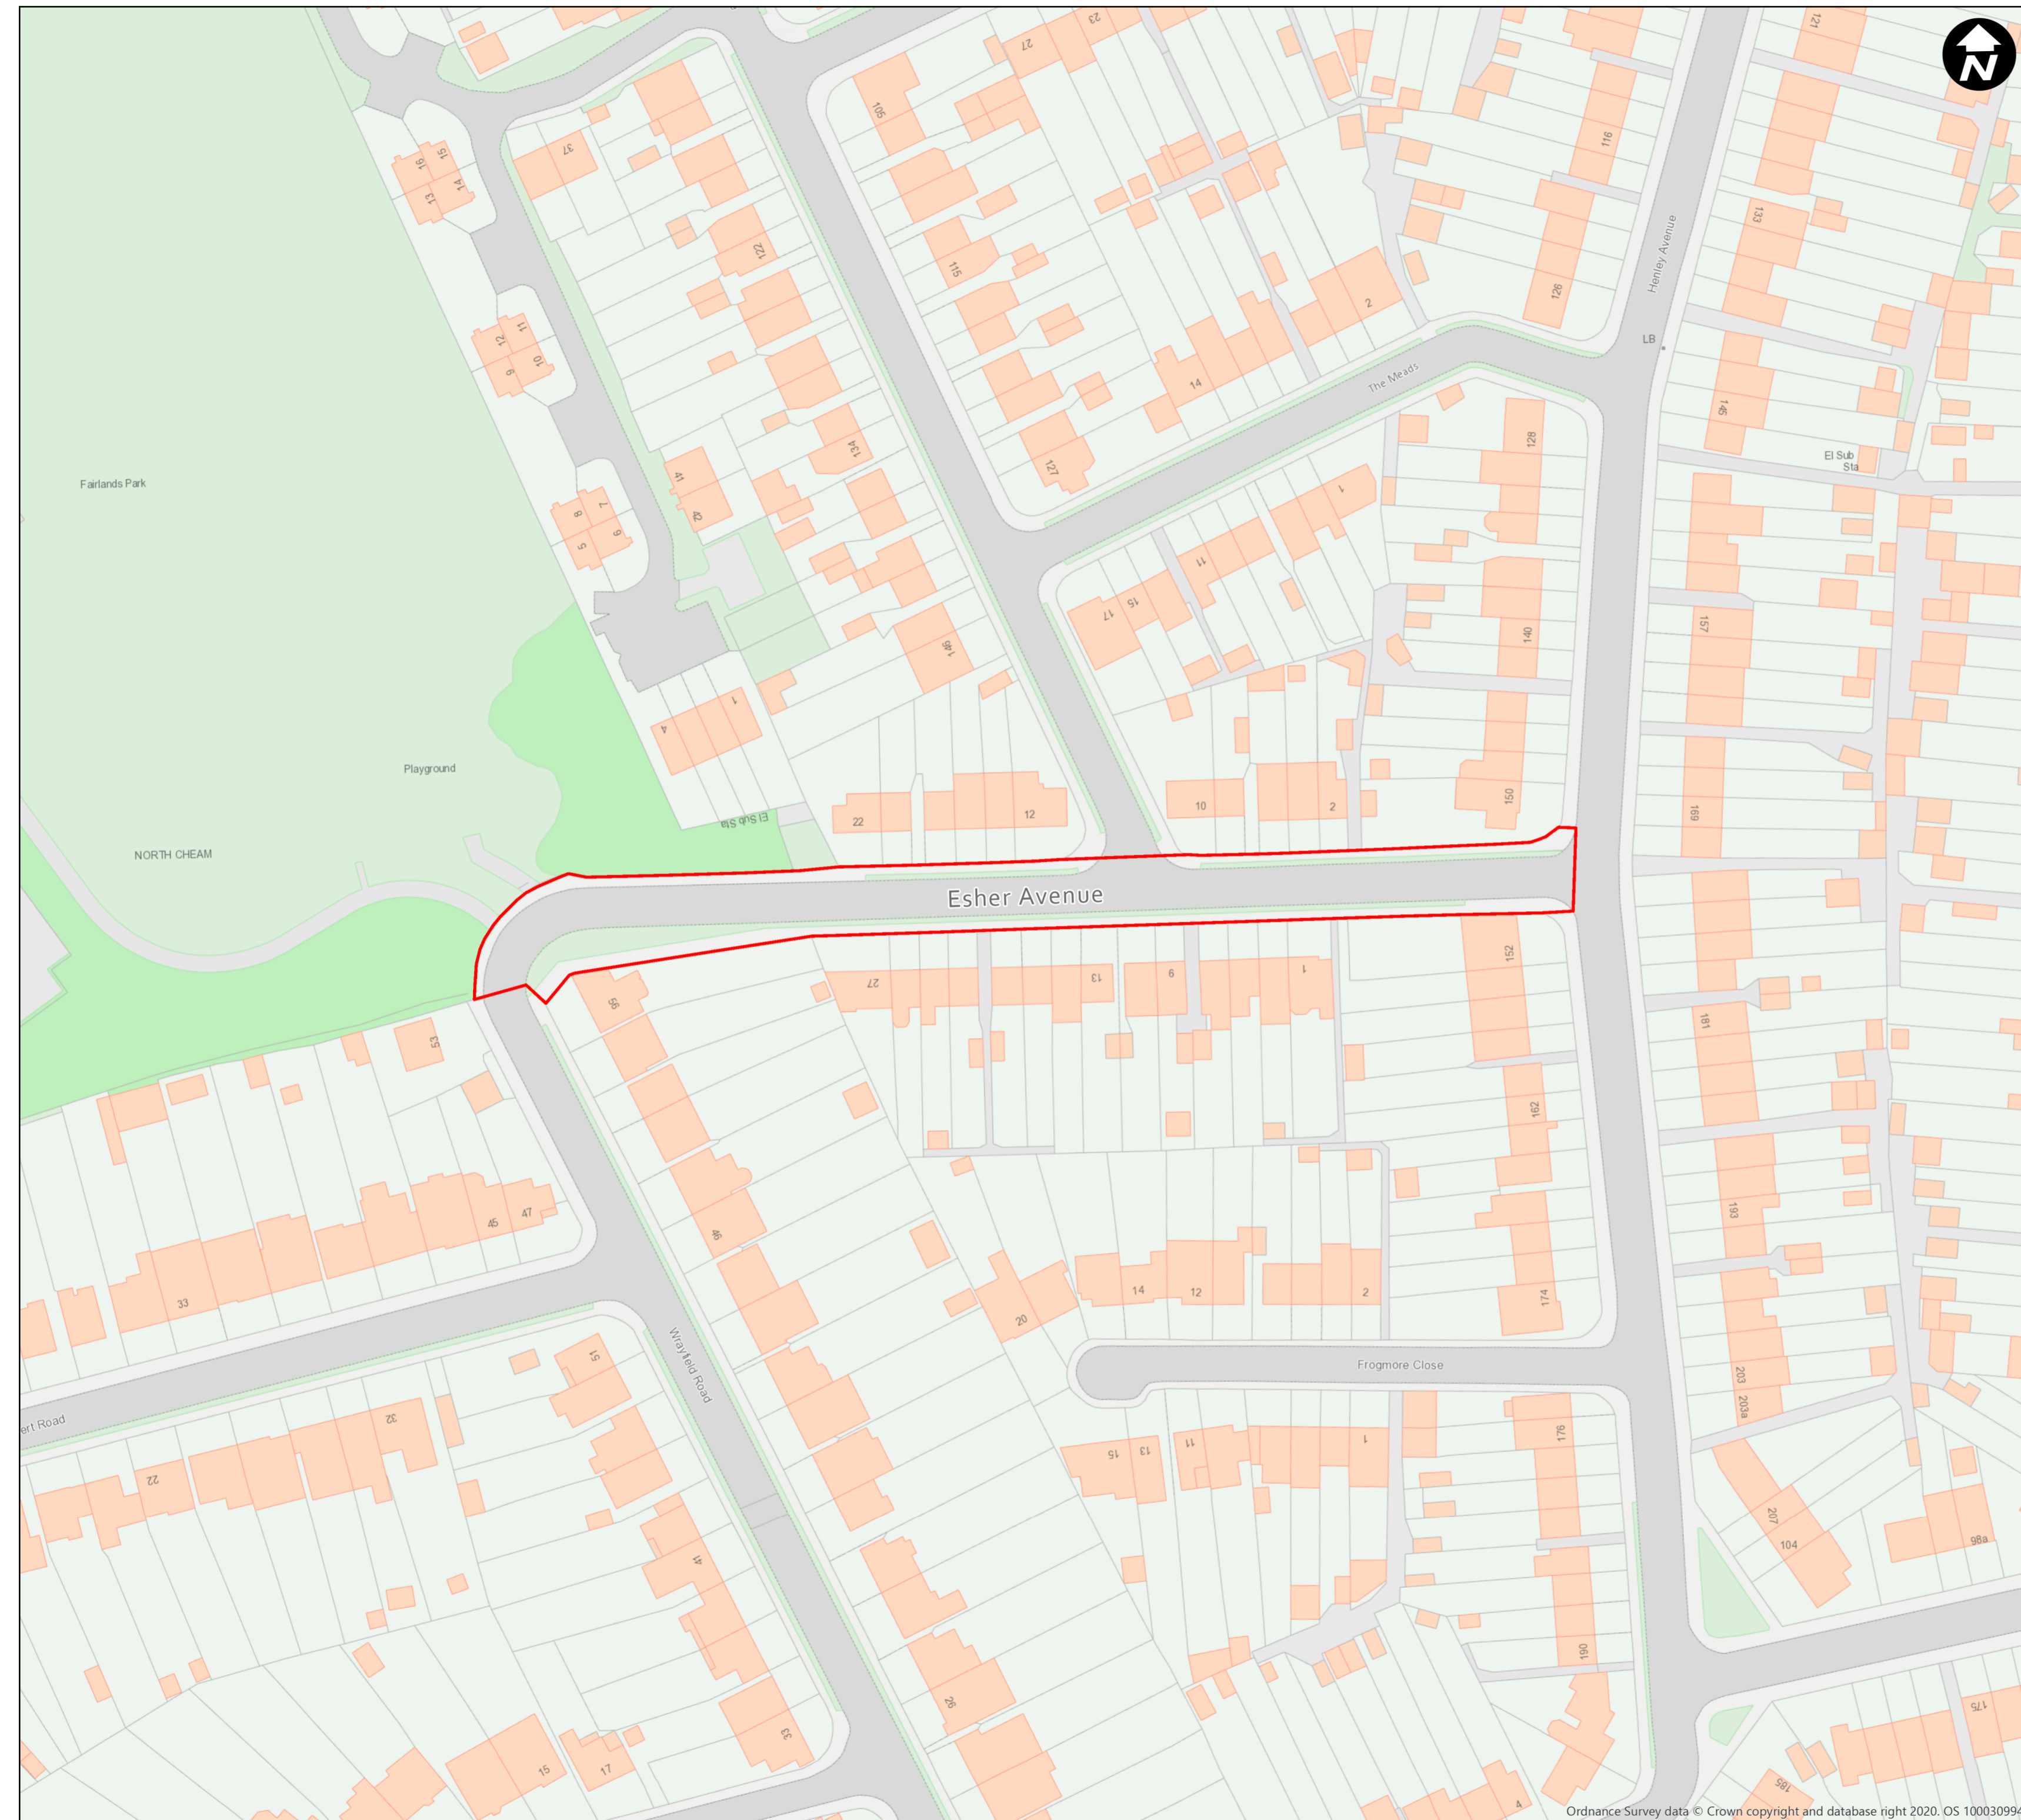

LONDON BOROUGH OF SUTTON
(ALCOHOL CONSUMPTION IN PUBLIC PLACES)
(BUXTON CRESCENT, CHURCH HILL ROAD,
CUDDINGTON RECREATION GROUND, ESHER
AVENUE, FAIRLANDS PARK, LONDON ROAD
& WRAYFIELD ROAD)
ORDER 2020 - ARTICLE 4

Plan No. 4
Esher Avenue

Created by Enabling & Emerging Tech
Data Management Team

Date Created: 06/10/2020

Copyright OS
This map is based upon Ordnance Survey material with permission of Ordnance Survey
on behalf of the controller of Her Majesty's Stationery Office © Crown Copyright.
Unauthorised reproduction infringes Crown copyright and may lead to prosecution or
civil proceedings. London Borough of Sutton 0100019262 (2020).