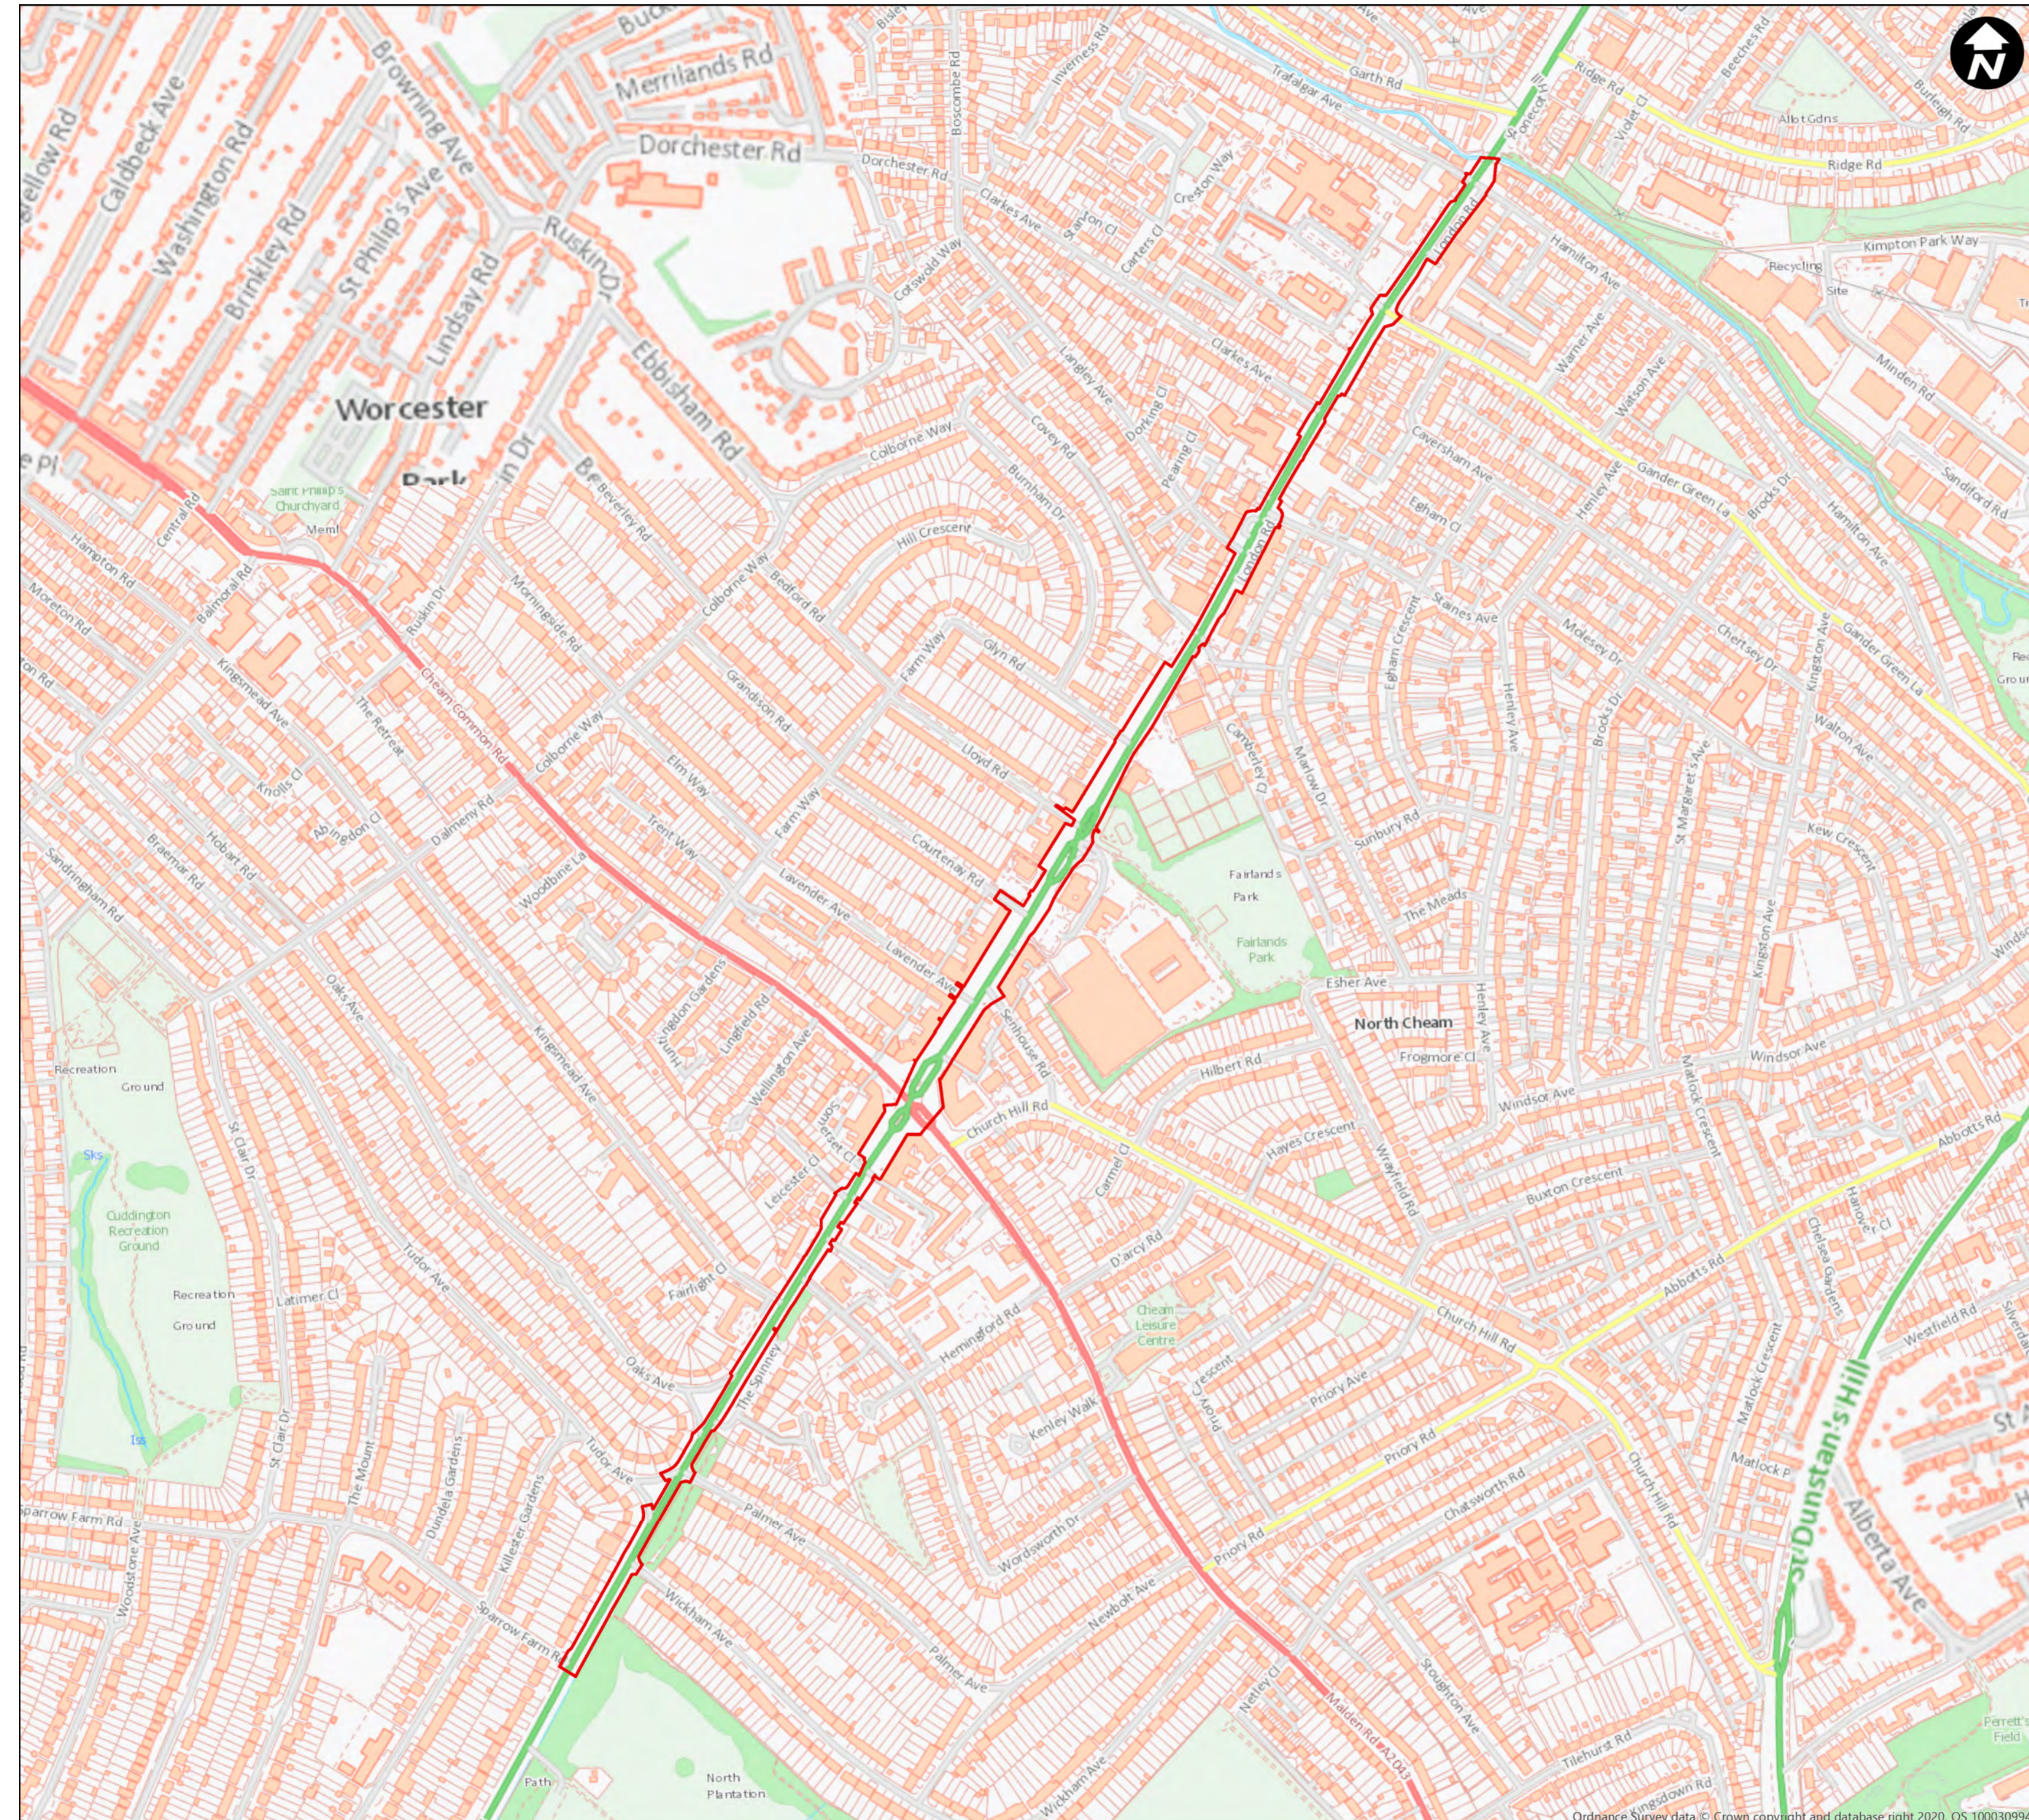

**LONDON BOROUGH OF SUTTON
(ALCOHOL CONSUMPTION IN PUBLIC PLACES)
(BUXTON CRESCENT, CHURCH HILL ROAD,
CUDDINGTON RECREATION GROUND, ESHER
AVENUE, FAIRLANDS PARK, LONDON ROAD
& WRAYFIELD ROAD)
ORDER 2020 - ARTICLE 4**

**Plan No. 6
London Road (A24)**

Created by Enabling & Emerging Tech
Data Management Team

Date Created: 06/10/2020

Copyright OS
This map is based upon Ordnance Survey material with permission of Ordnance Survey
on behalf of the controller of Her Majesty's Stationery Office © Crown Copyright.
Unauthorised reproduction infringes Crown copyright and may lead to prosecution or
civil proceedings. London Borough of Sutton 0100019262 (2020).