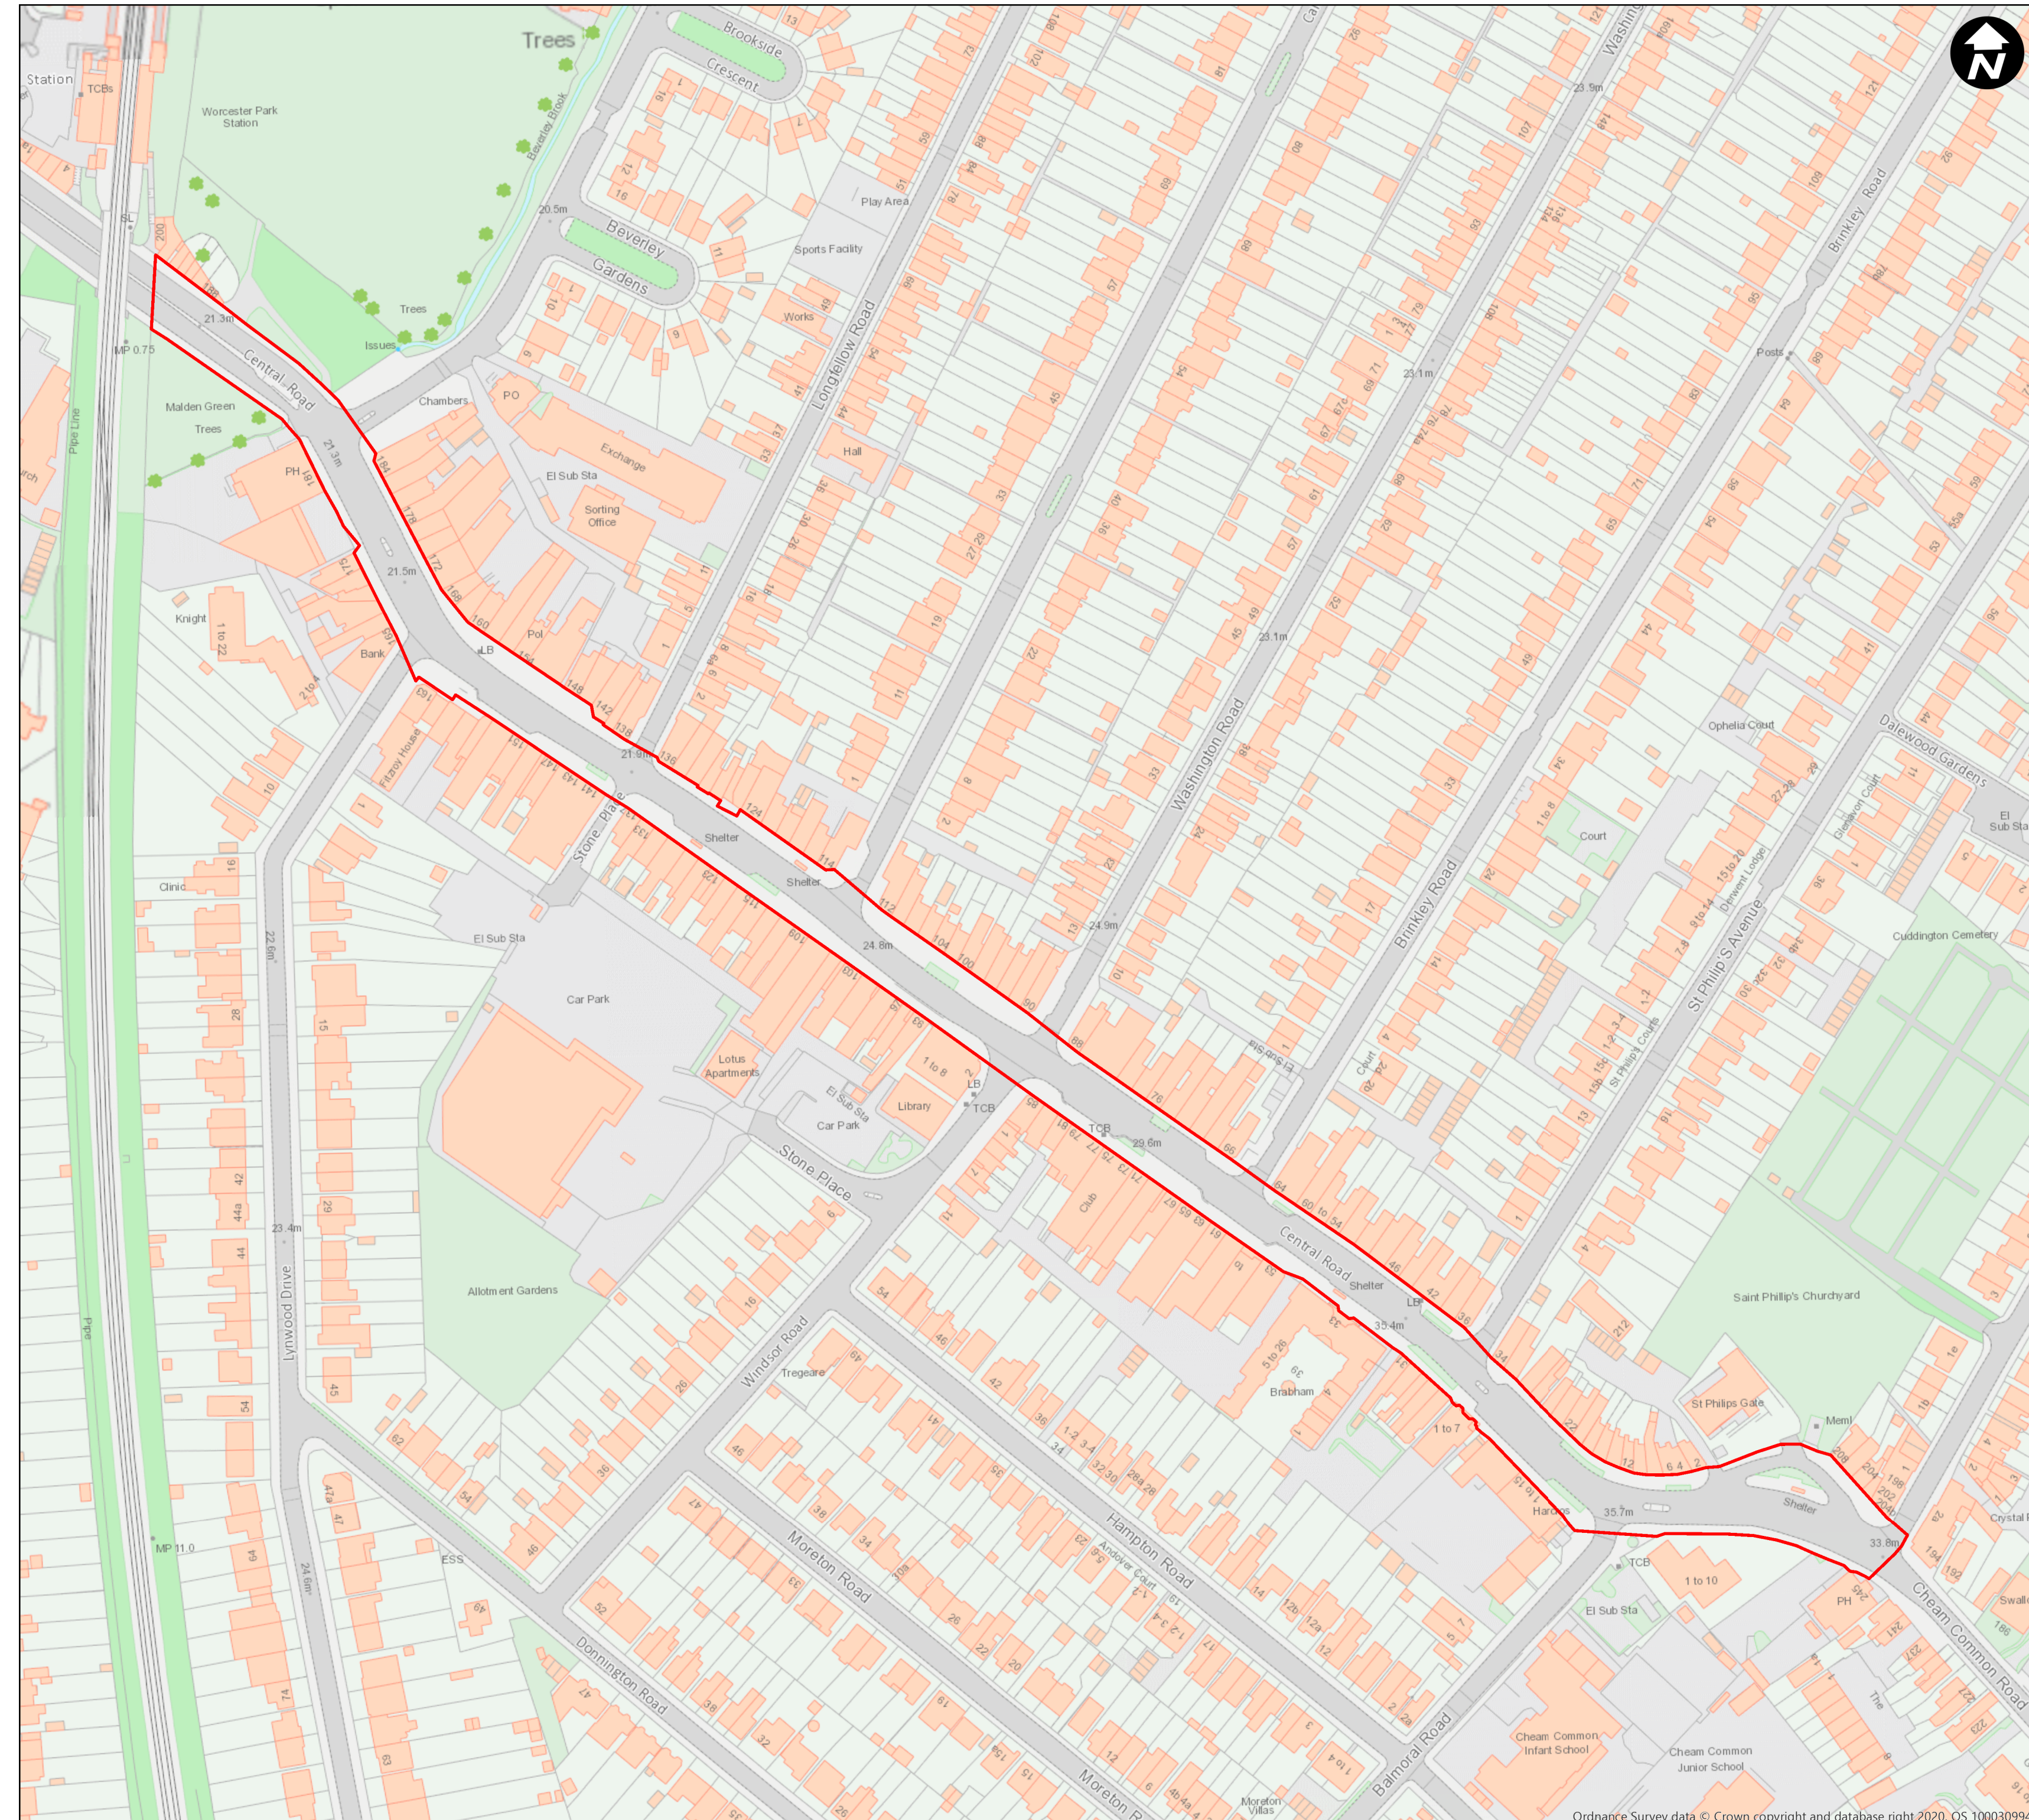

LONDON BOROUGH OF SUTTON  
(ALCOHOL CONSUMPTION IN PUBLIC PLACES)  
(CENTRAL ROAD, CHEAM COMMON ROAD  
AND LONGFELLOW ROAD PLAYGROUND)  
ORDER 2020 - ARTICLE 4

Plan No. 1  
Central Road

Created by Enabling & Emerging Tech  
Data Management Team

Date Created: 08/10/2020

Copyright OS  
This map is based upon Ordnance Survey material with permission of Ordnance Survey  
on behalf of the controller of Her Majesty's Stationery Office © Crown Copyright.  
Unauthorised reproduction infringes Crown copyright and may lead to prosecution or  
civil proceedings. London Borough of Sutton 0100019262 (2020).