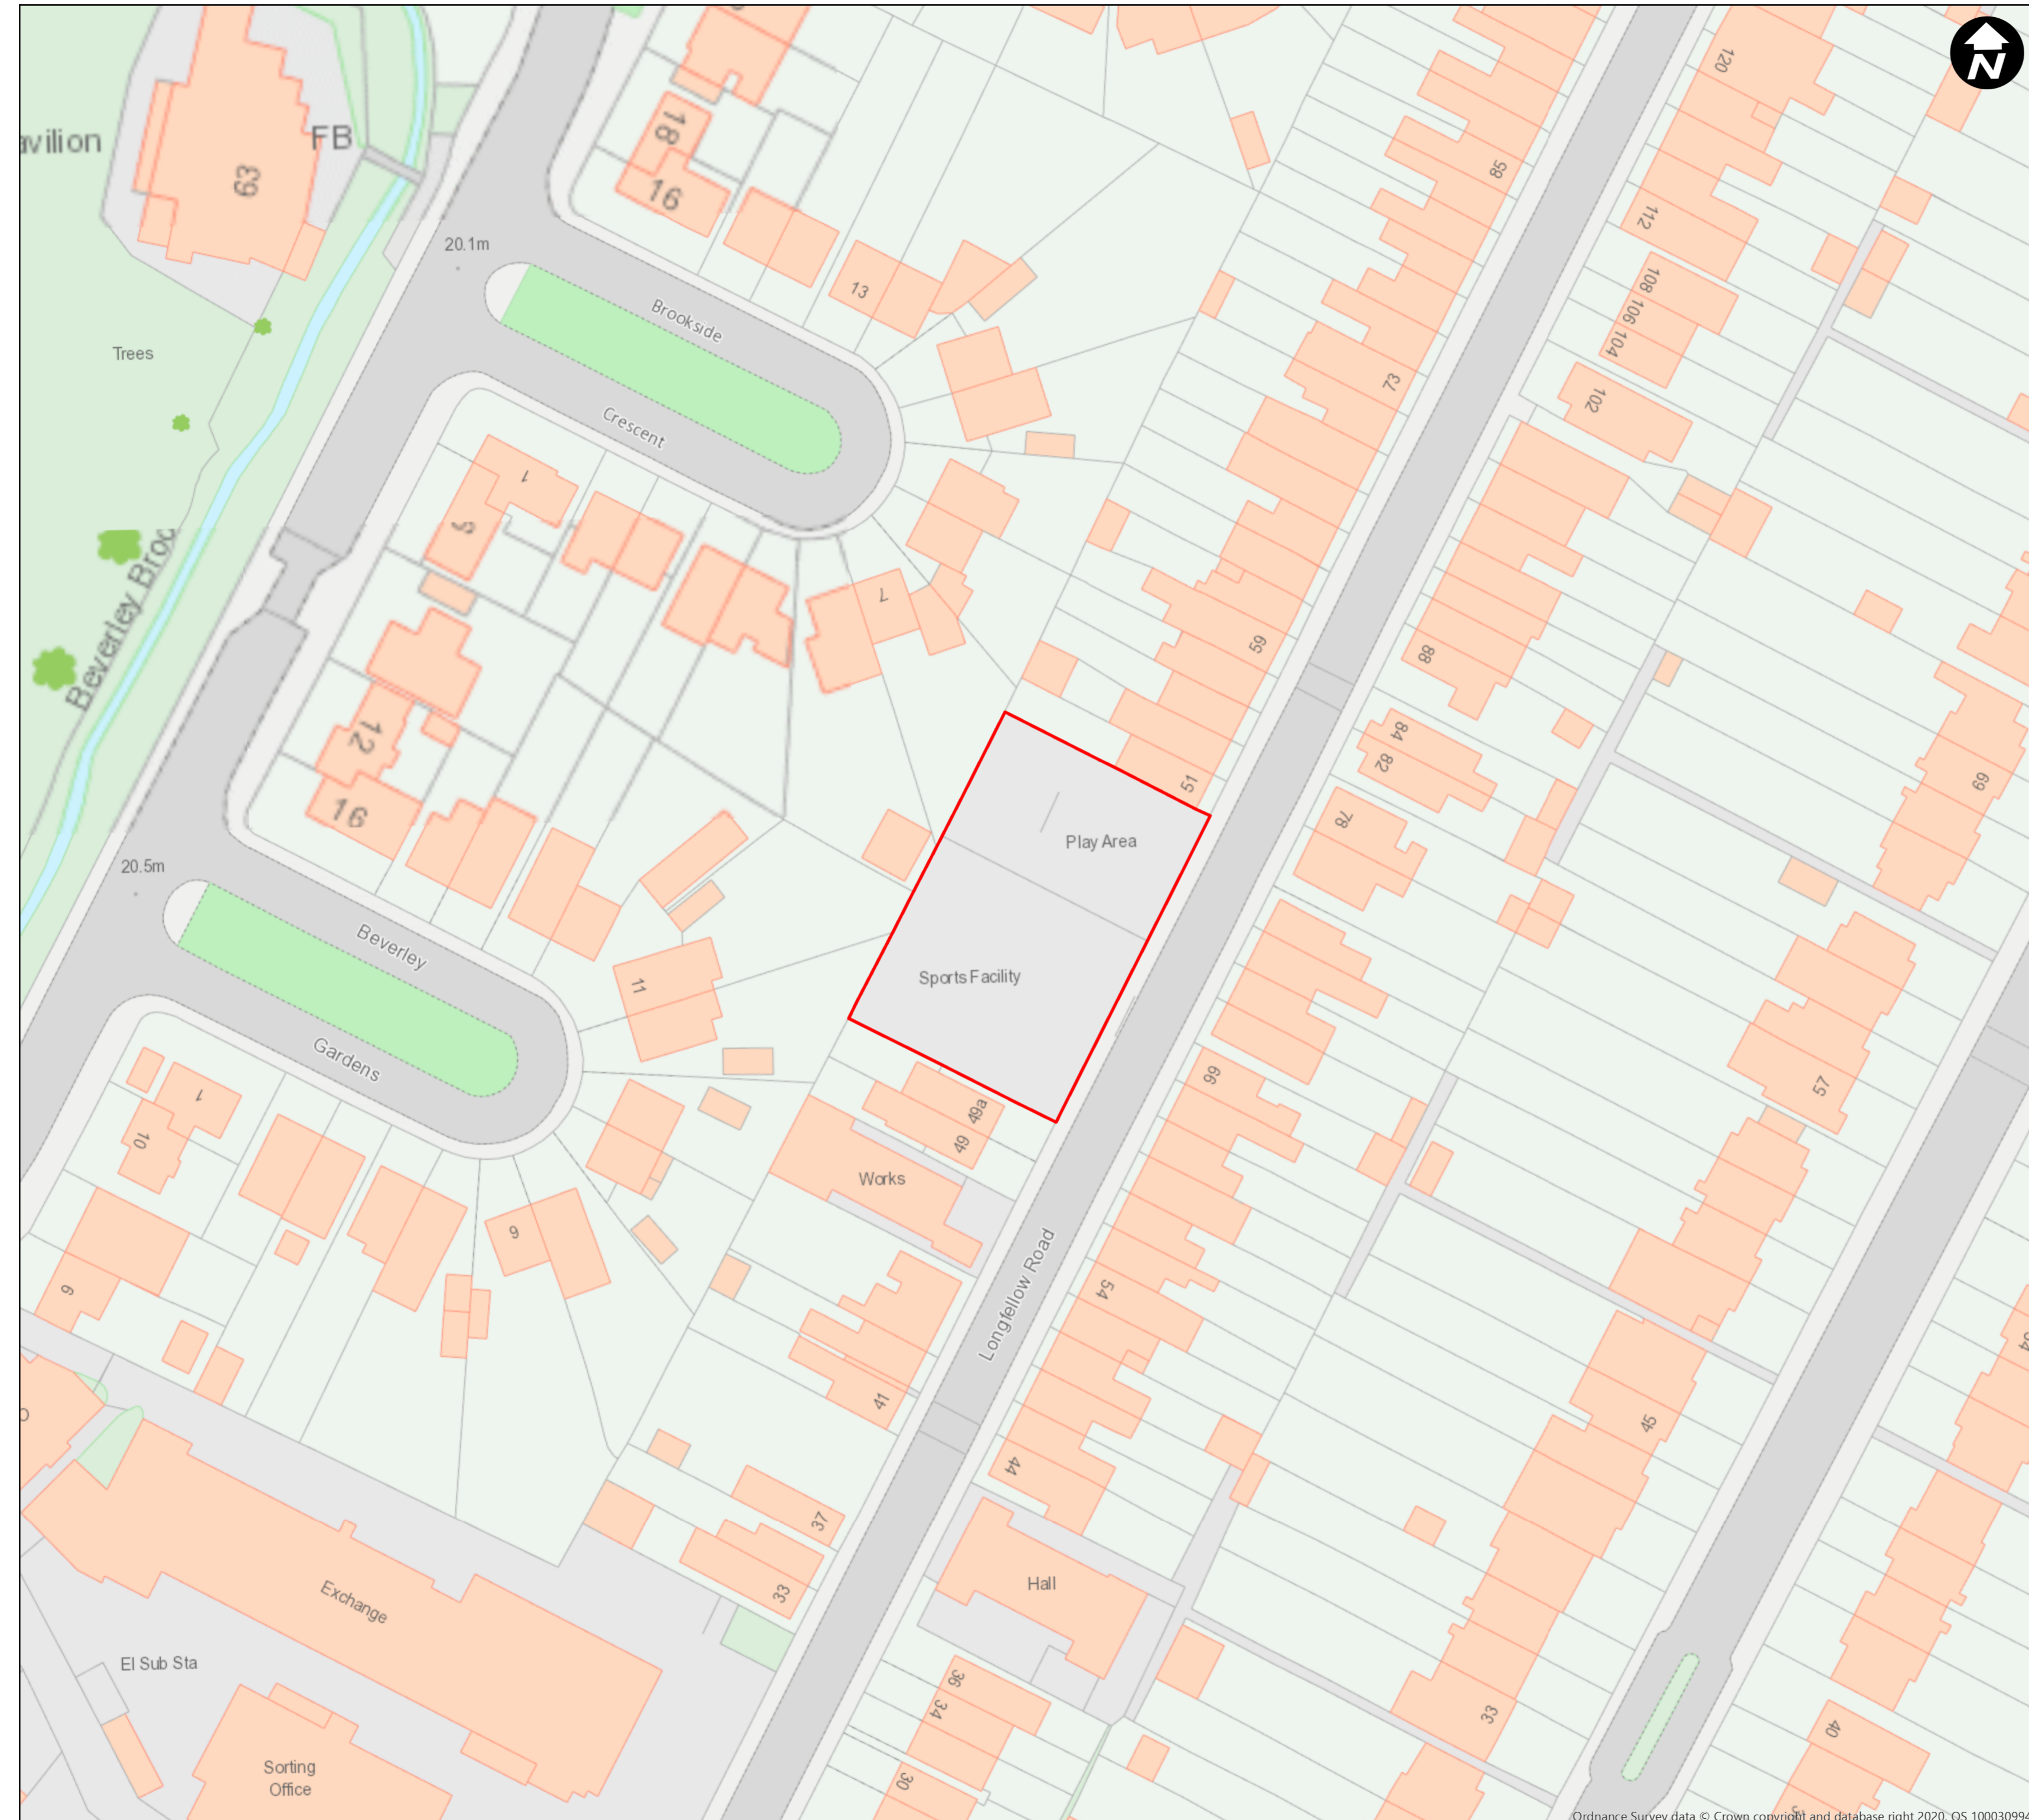

**LONDON BOROUGH OF SUTTON  
(ALCOHOL CONSUMPTION IN PUBLIC PLACES)  
(CENTRAL ROAD, CHEAM COMMON ROAD  
AND LONGFELLOW ROAD PLAYGROUND)  
ORDER 2020 - ARTICLE 4**

**Plan No. 3  
Longfellow Road Playground**

Created by Enabling & Emerging Tech  
Data Management Team

Date Created: 08/10/2020

Copyright OS  
This map is based upon Ordnance Survey material with permission of Ordnance Survey  
on behalf of the controller of Her Majesty's Stationery Office © Crown Copyright.  
Unauthorised reproduction infringes Crown copyright and may lead to prosecution or  
civil proceedings. London Borough of Sutton 0100019262 (2020).