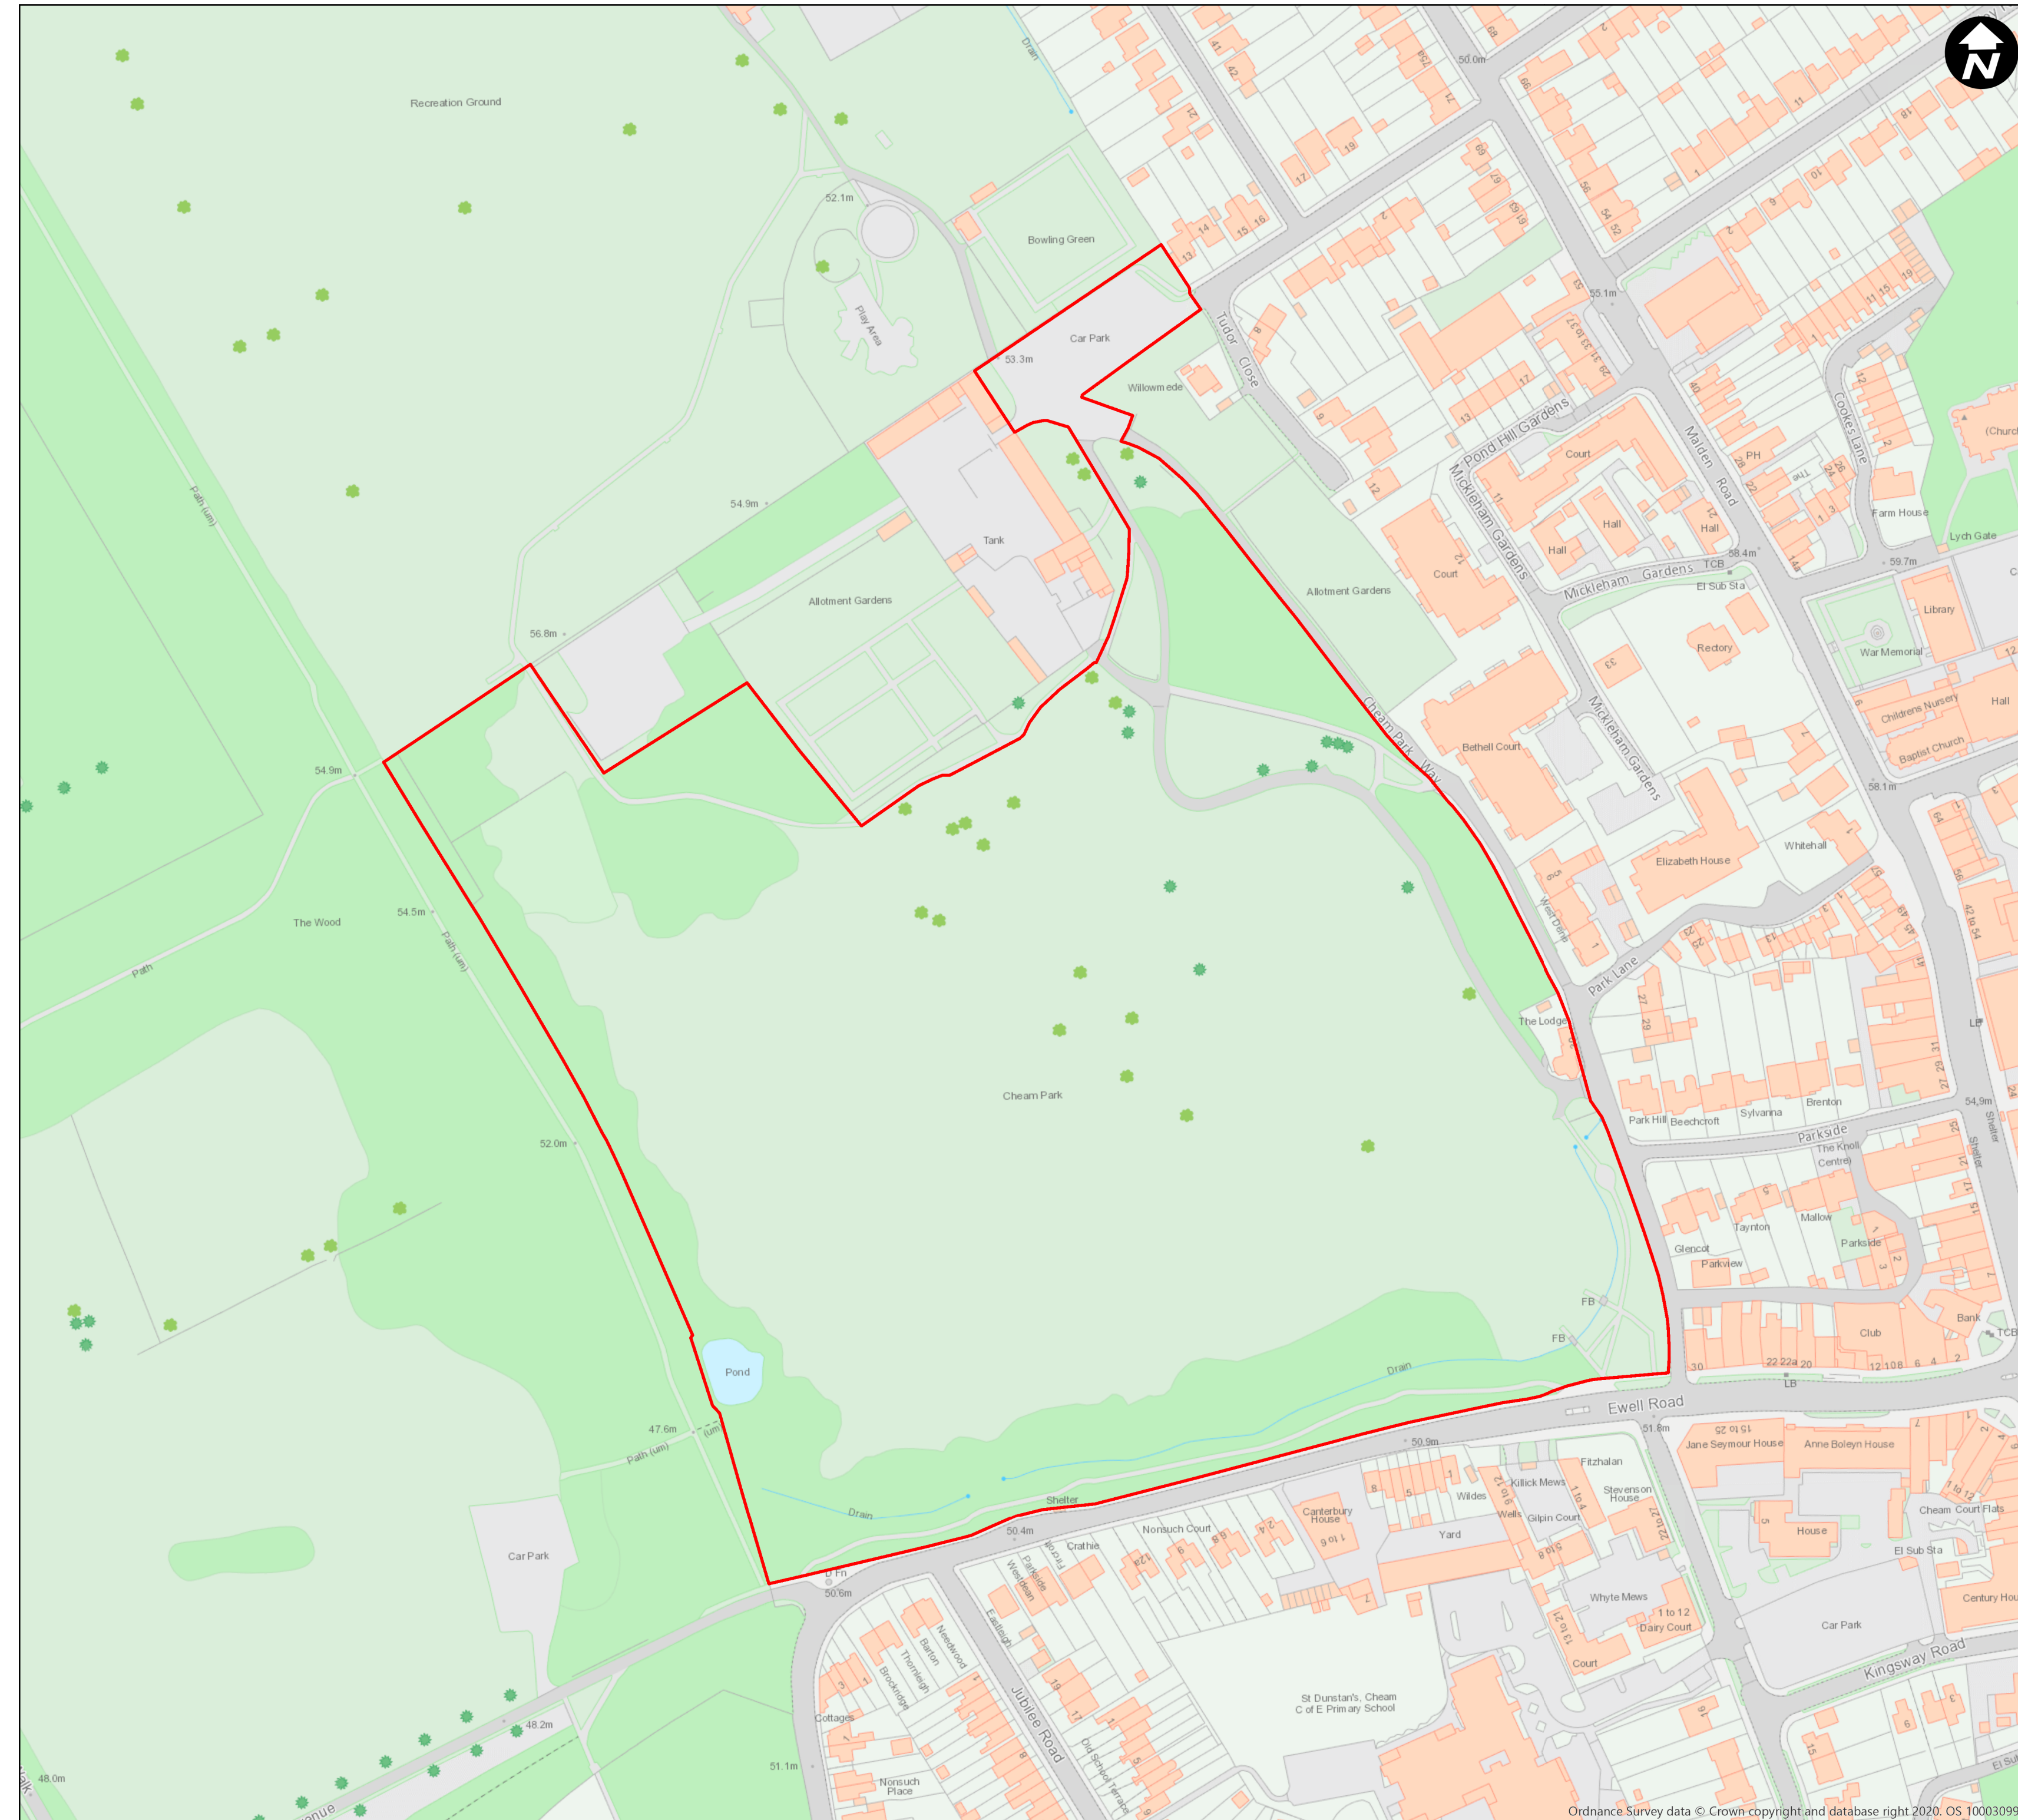

**LONDON BOROUGH OF SUTTON
(ALCOHOL CONSUMPTION IN PUBLIC PLACES)
(CHEAM PARK, CHEAM RECREATION
GROUND, JUBILEE ROAD, NETLEY CLOSE
AND TUDOR CLOSE)
ORDER 2020 - ARTICLE 4**

**Plan No. 1
Cheam Park**

Created by Enabling & Emerging Tech
Data Management Team

Date Created: 06/10/2020

Copyright OS
This map is based upon Ordnance Survey material with permission of Ordnance Survey
on behalf of the controller of Her Majesty's Stationery Office © Crown Copyright.
Unauthorised reproduction infringes Crown copyright and may lead to prosecution or
civil proceedings. London Borough of Sutton 0100019262 (2020).