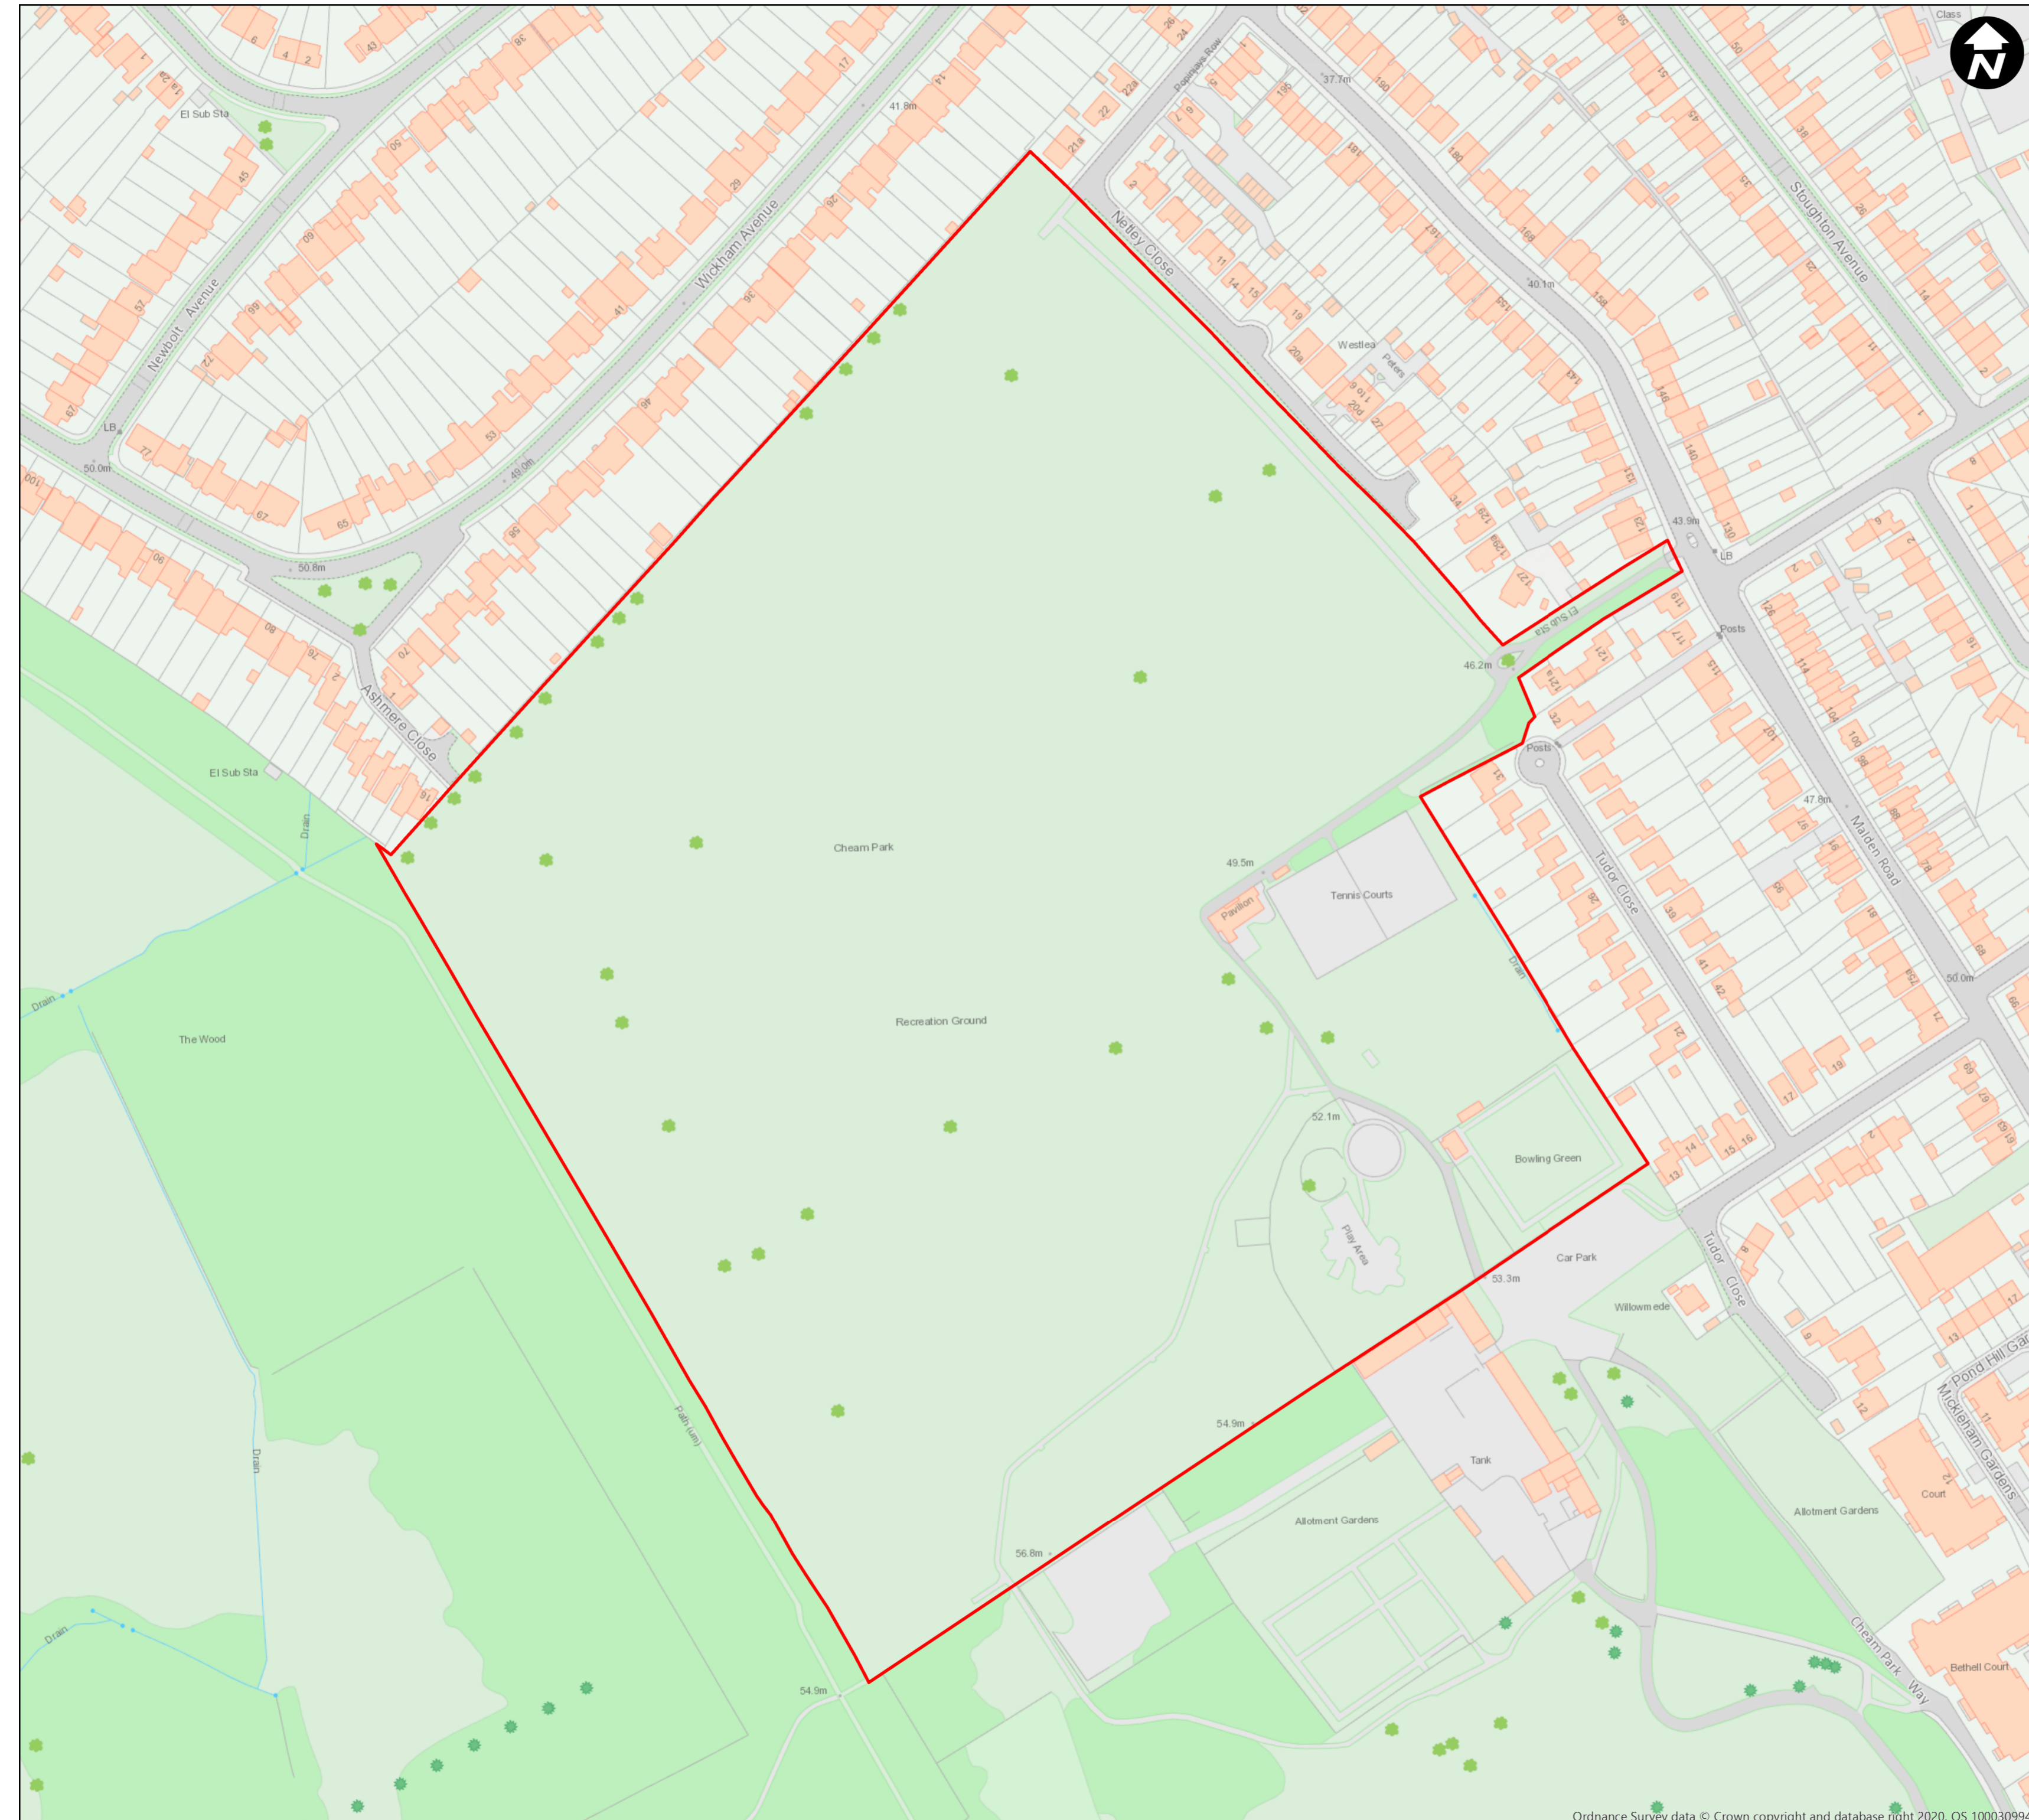

**LONDON BOROUGH OF SUTTON  
(ALCOHOL CONSUMPTION IN PUBLIC PLACES)  
(CHEAM PARK, CHEAM RECREATION  
GROUND, JUBILEE ROAD, NETLEY CLOSE  
AND TUDOR CLOSE)  
ORDER 2020 - ARTICLE 4**

**Plan No. 2  
Cheam Recreation Ground**

Created by Enabling & Emerging Tech  
Data Management Team

Date Created: 06/10/2020

Copyright OS  
This map is based upon Ordnance Survey material with permission of Ordnance Survey  
on behalf of the controller of Her Majesty's Stationery Office © Crown Copyright.  
Unauthorised reproduction infringes Crown copyright and may lead to prosecution or  
civil proceedings. London Borough of Sutton 0100019262 (2020).