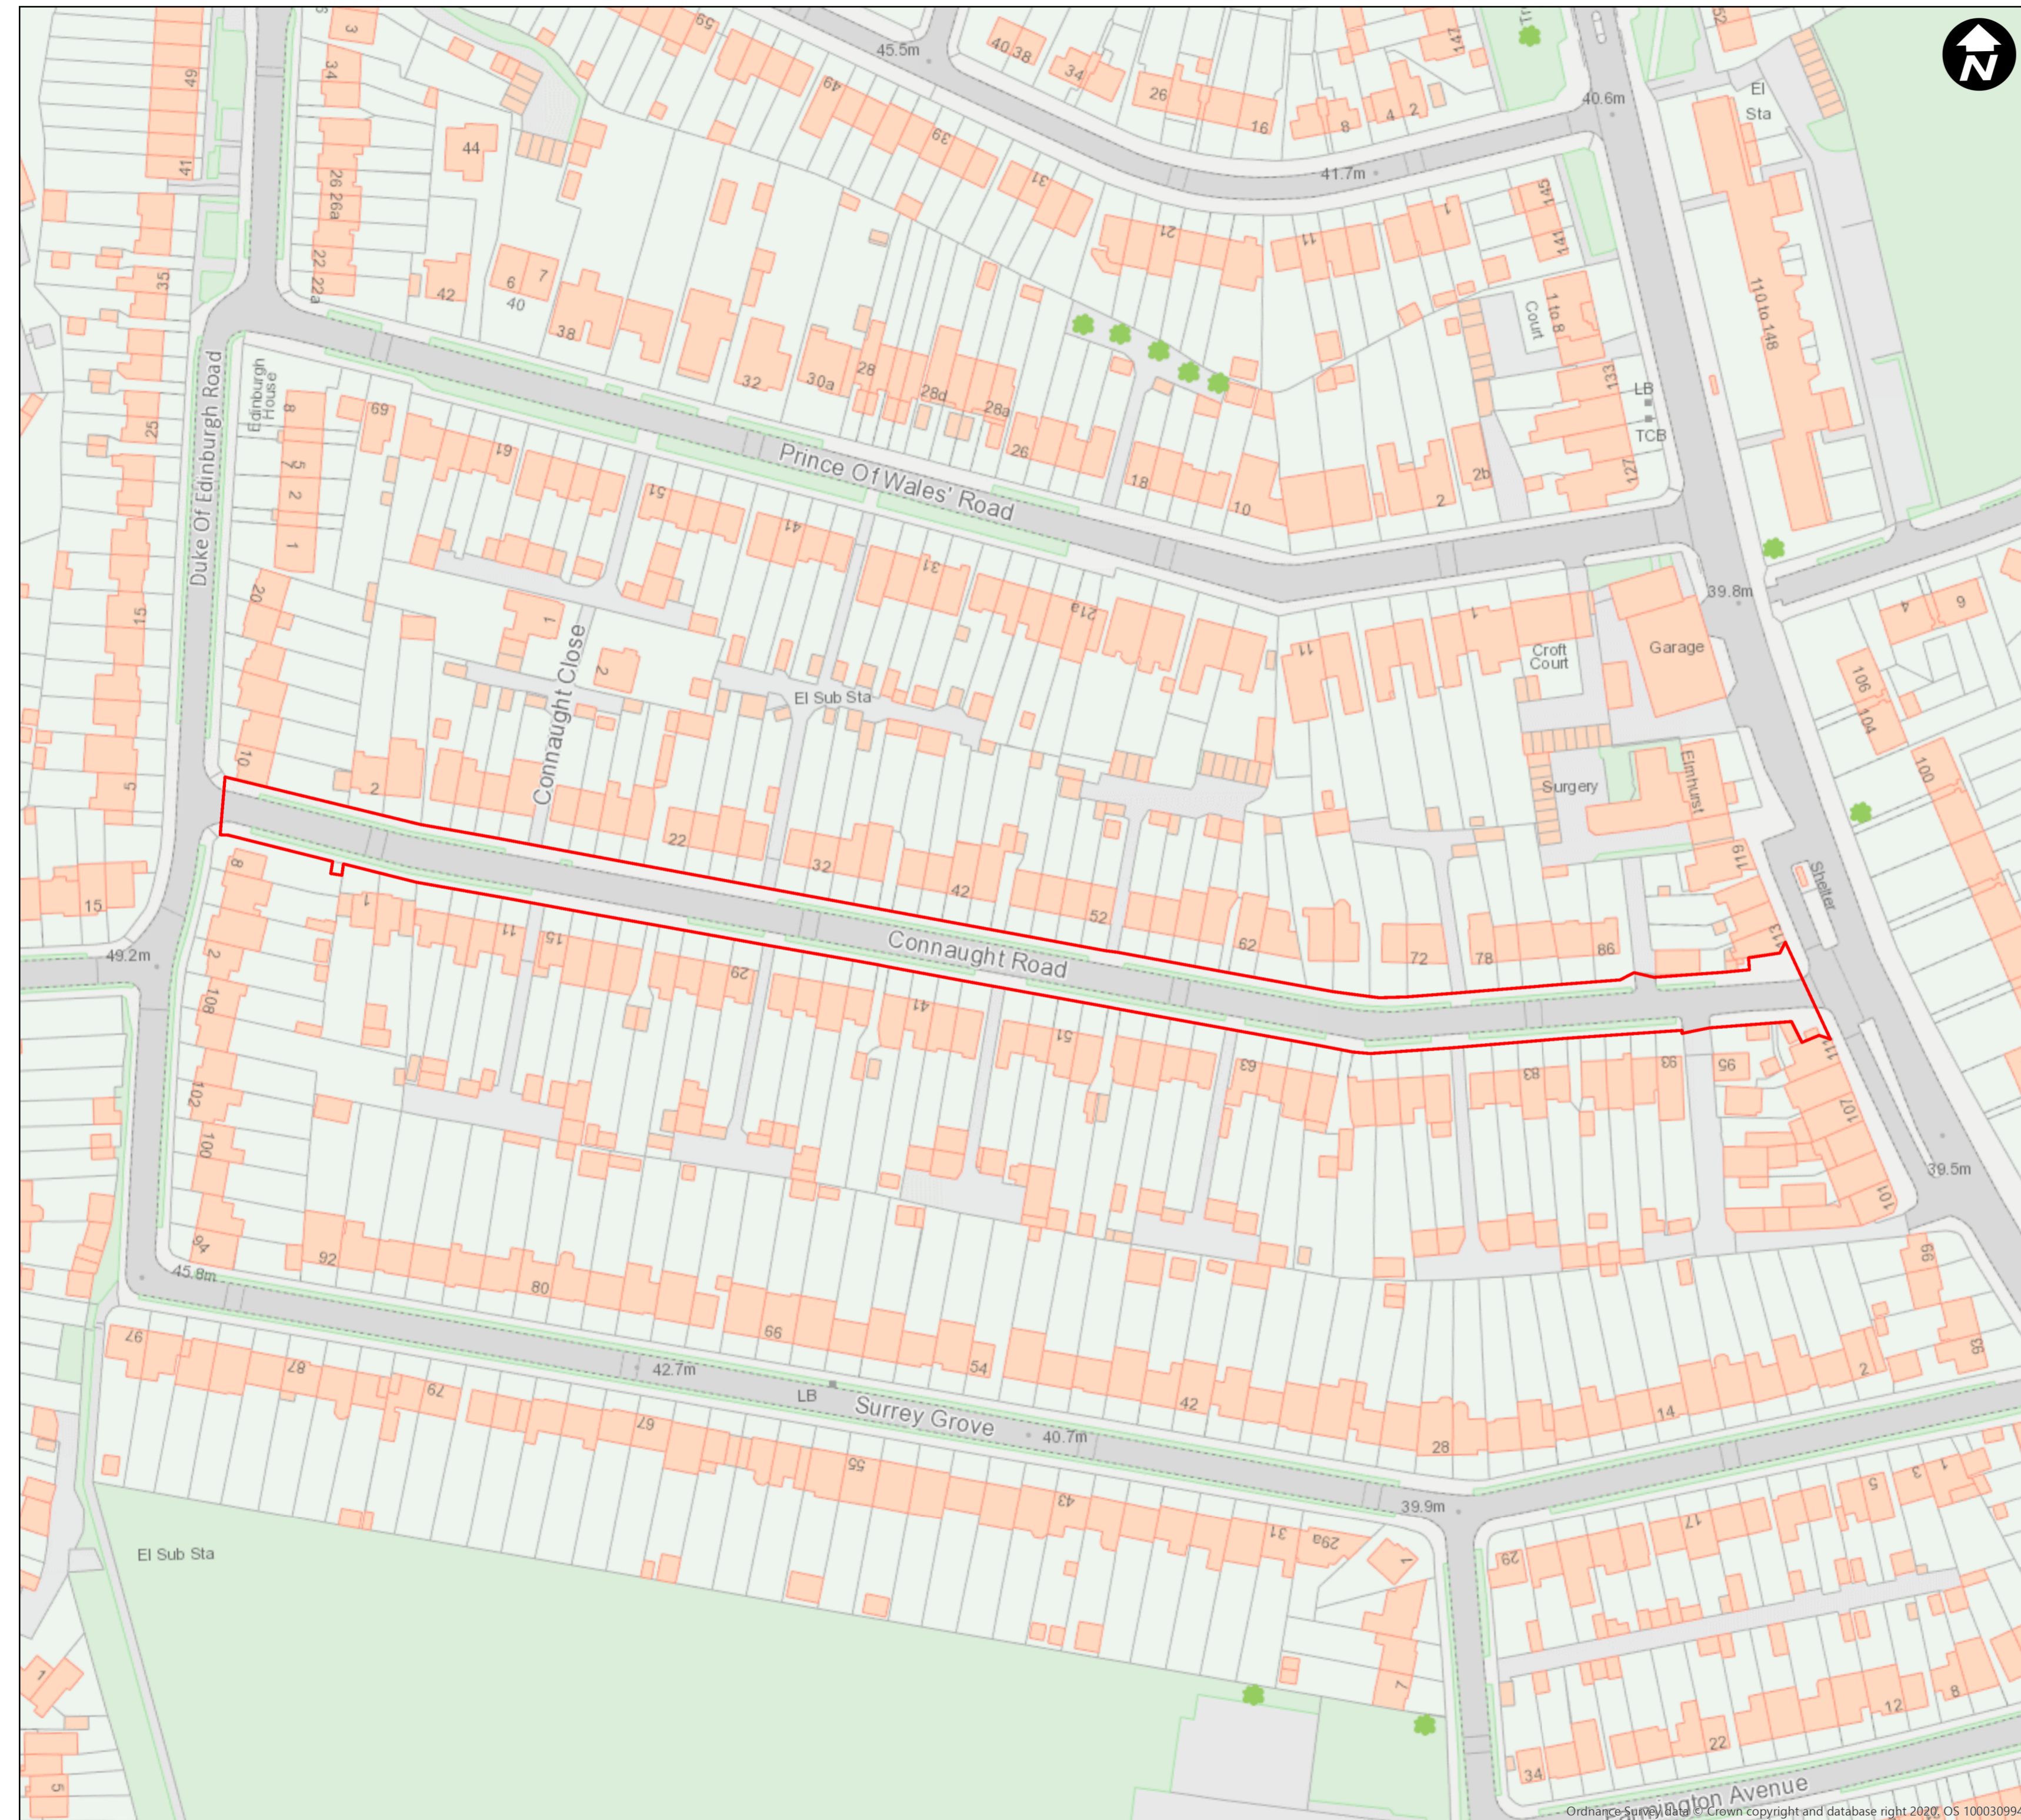

LONDON BOROUGH OF SUTTON
(ALCOHOL CONSUMPTION IN PUBLIC PLACES)
(CONNAUGHT ROAD, DALE PARK,
ERSKINE ROAD, PRINCE OF WALES' ROAD,
ROYSTON PARK, WOODLEY LANE,
AND WRYTHE GREEN AREA)
ORDER 2020 - ARTICLE 4

Plan No. 1
Connaught Road

Created by Enabling & Emerging Tech
Data Management Team

Date Created: 08/10/2020

Copyright OS
This map is based upon Ordnance Survey material with permission of Ordnance Survey
on behalf of the controller of Her Majesty's Stationery Office © Crown Copyright.
Unauthorised reproduction infringes Crown copyright and may lead to prosecution or
civil proceedings. London Borough of Sutton 0100019262 (2020).