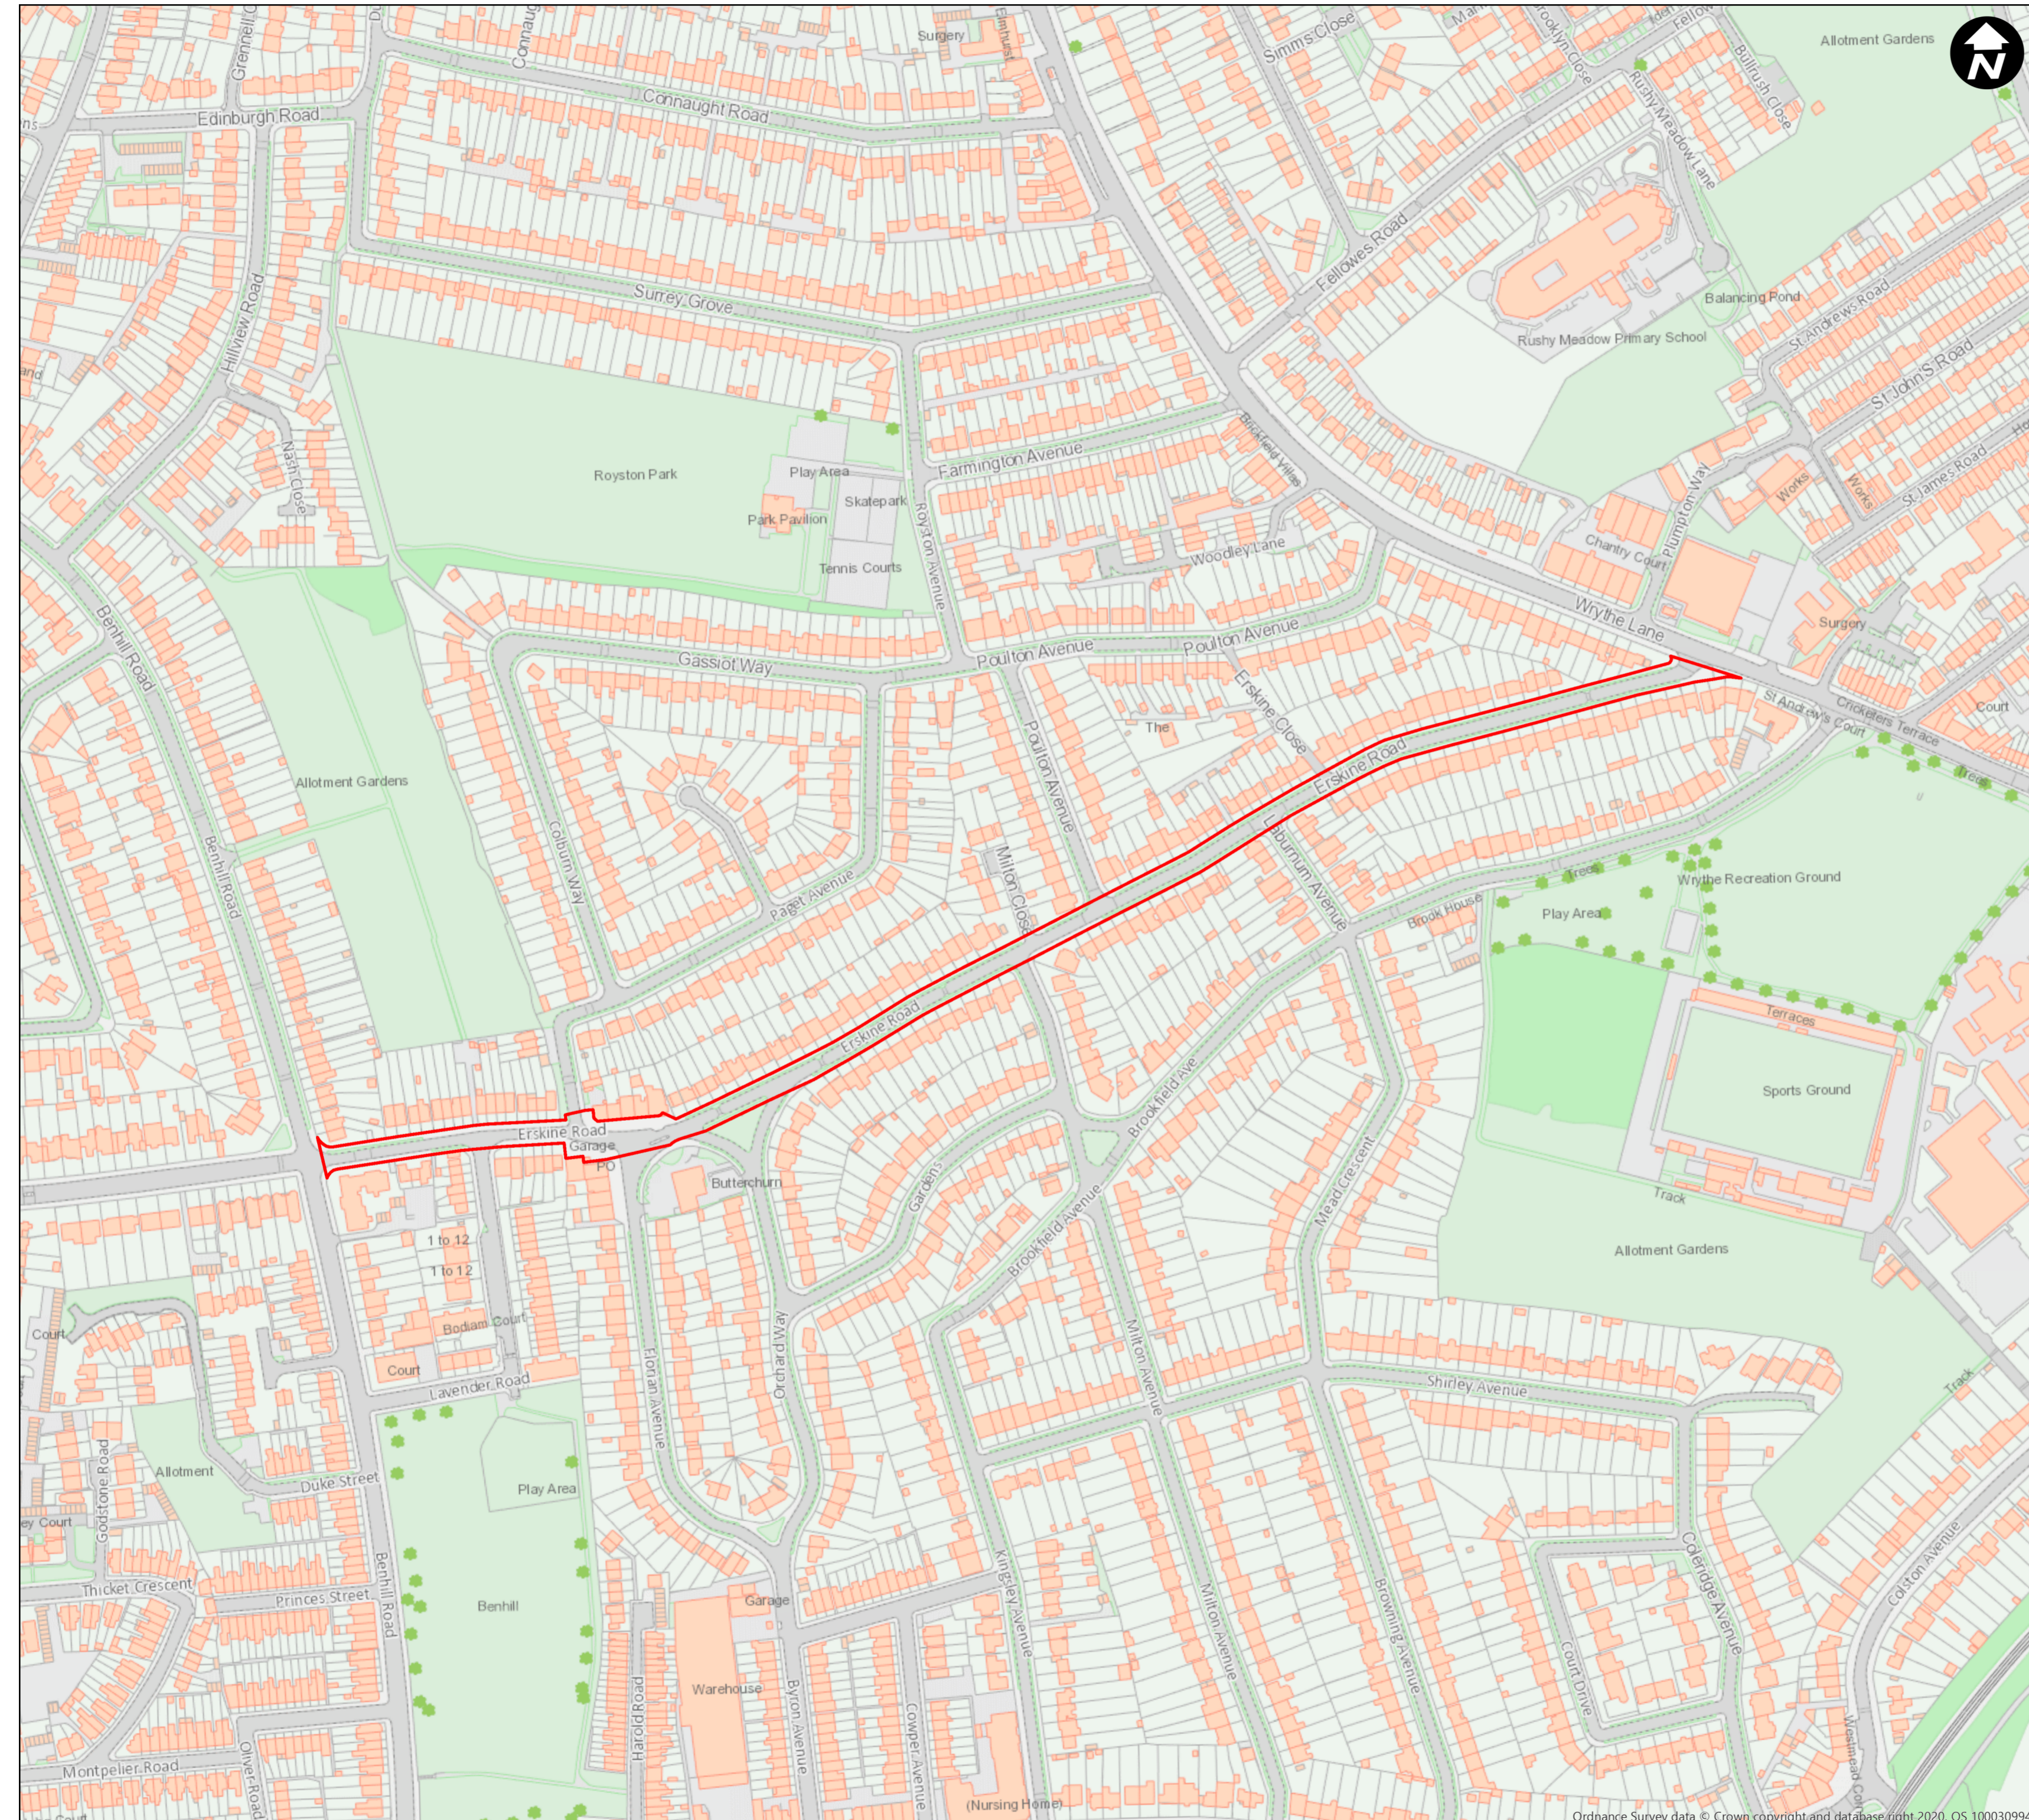

**LONDON BOROUGH OF SUTTON
(ALCOHOL CONSUMPTION IN PUBLIC PLACES)
(CONNAUGHT ROAD, DALE PARK,
ERSKINE ROAD, PRINCE OF WALES' ROAD,
ROYSTON PARK, WOODLEY LANE, AND
WRYTHE GREEN AREA)
ORDER 2020 - ARTICLE 4**

**Plan No. 3
Erskine Road**

Created by Enabling & Emerging Tech
Data Management Team

Date Created: 06/10/2020

Copyright OS
This map is based upon Ordnance Survey material with permission of Ordnance Survey
on behalf of the controller of Her Majesty's Stationery Office © Crown Copyright.
Unauthorised reproduction infringes Crown copyright and may lead to prosecution or
civil proceedings. London Borough of Sutton 0100019262 (2020).