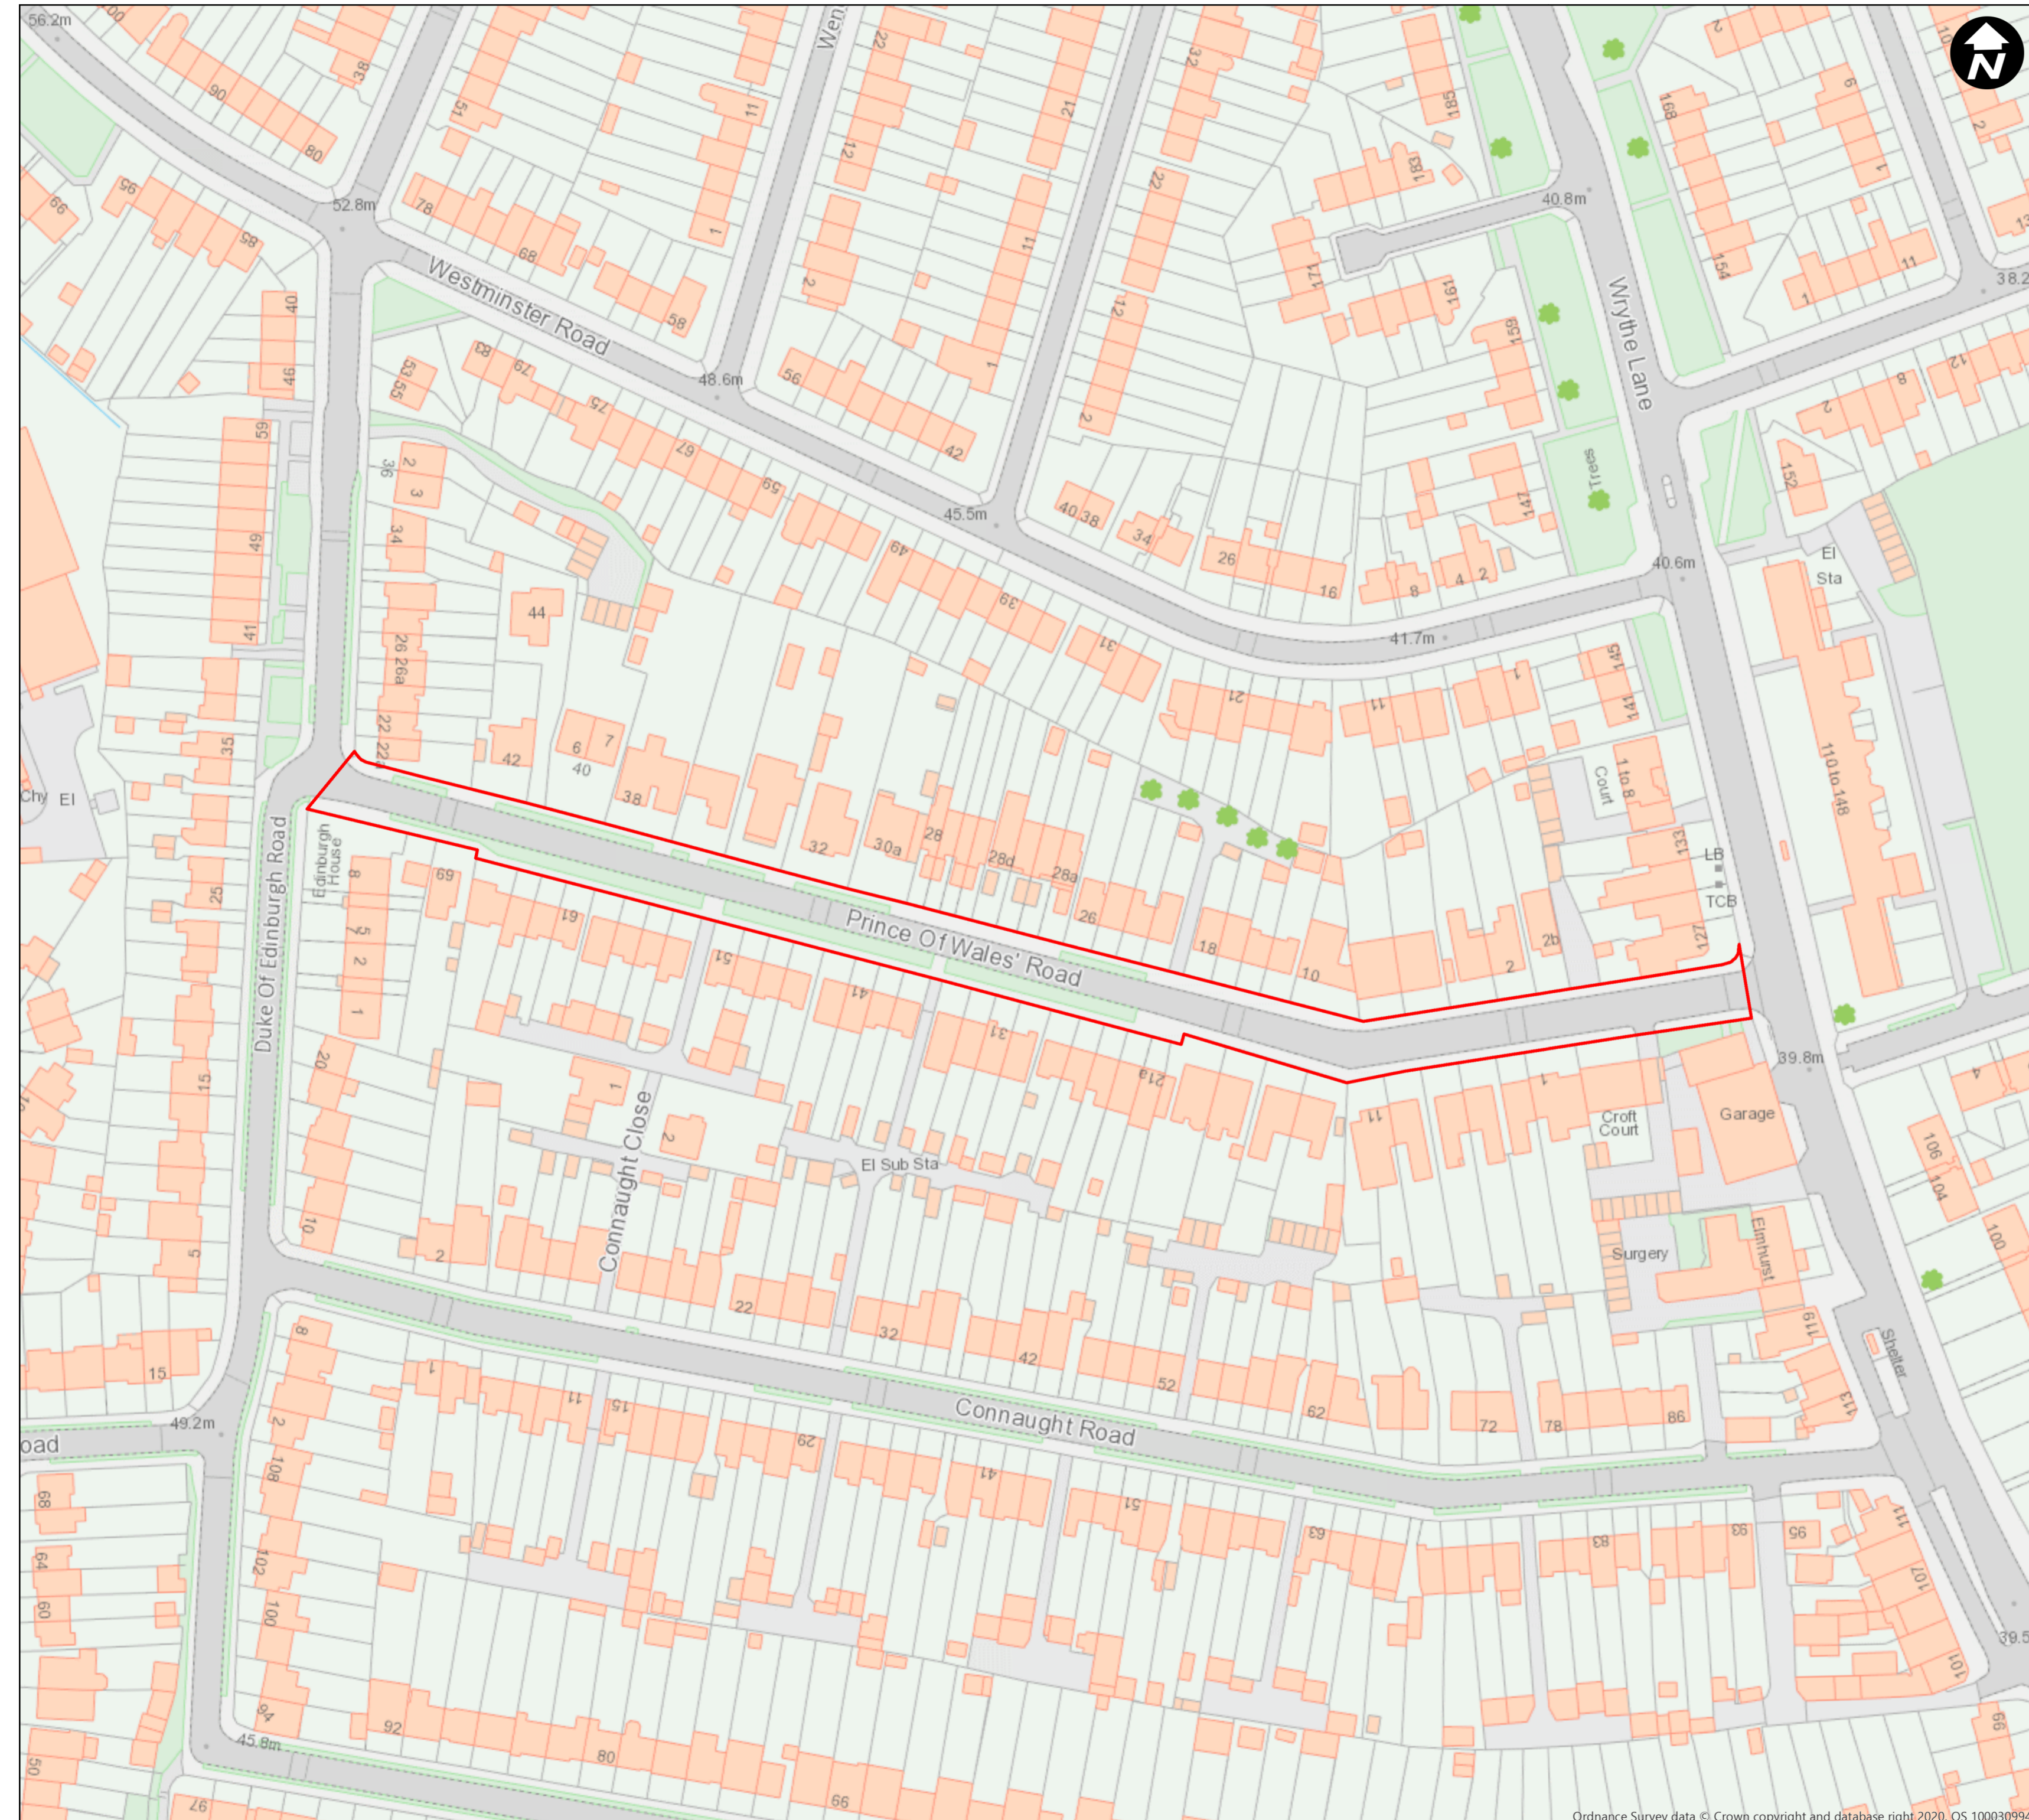

LONDON BOROUGH OF SUTTON  
(ALCOHOL CONSUMPTION IN PUBLIC PLACES)  
(CONNAUGHT ROAD, DALE PARK,  
ERSKINE ROAD, PRINCE OF WALES' ROAD,  
ROYSTON PARK, WOODLEY LANE,  
AND WRYTHE GREEN AREA)  
ORDER 2020 - ARTICLE 4

**Plan No. 4**  
**Prince of Wales Road**

Created by Enabling & Emerging Tech  
Data Management Team

Date Created: 08/10/2020

Copyright OS  
This map is based upon Ordnance Survey material with permission of Ordnance Survey  
on behalf of the controller of Her Majesty's Stationery Office © Crown Copyright.  
Unauthorised reproduction infringes Crown copyright and may lead to prosecution or  
civil proceedings. London Borough of Sutton 0100019262 (2020).