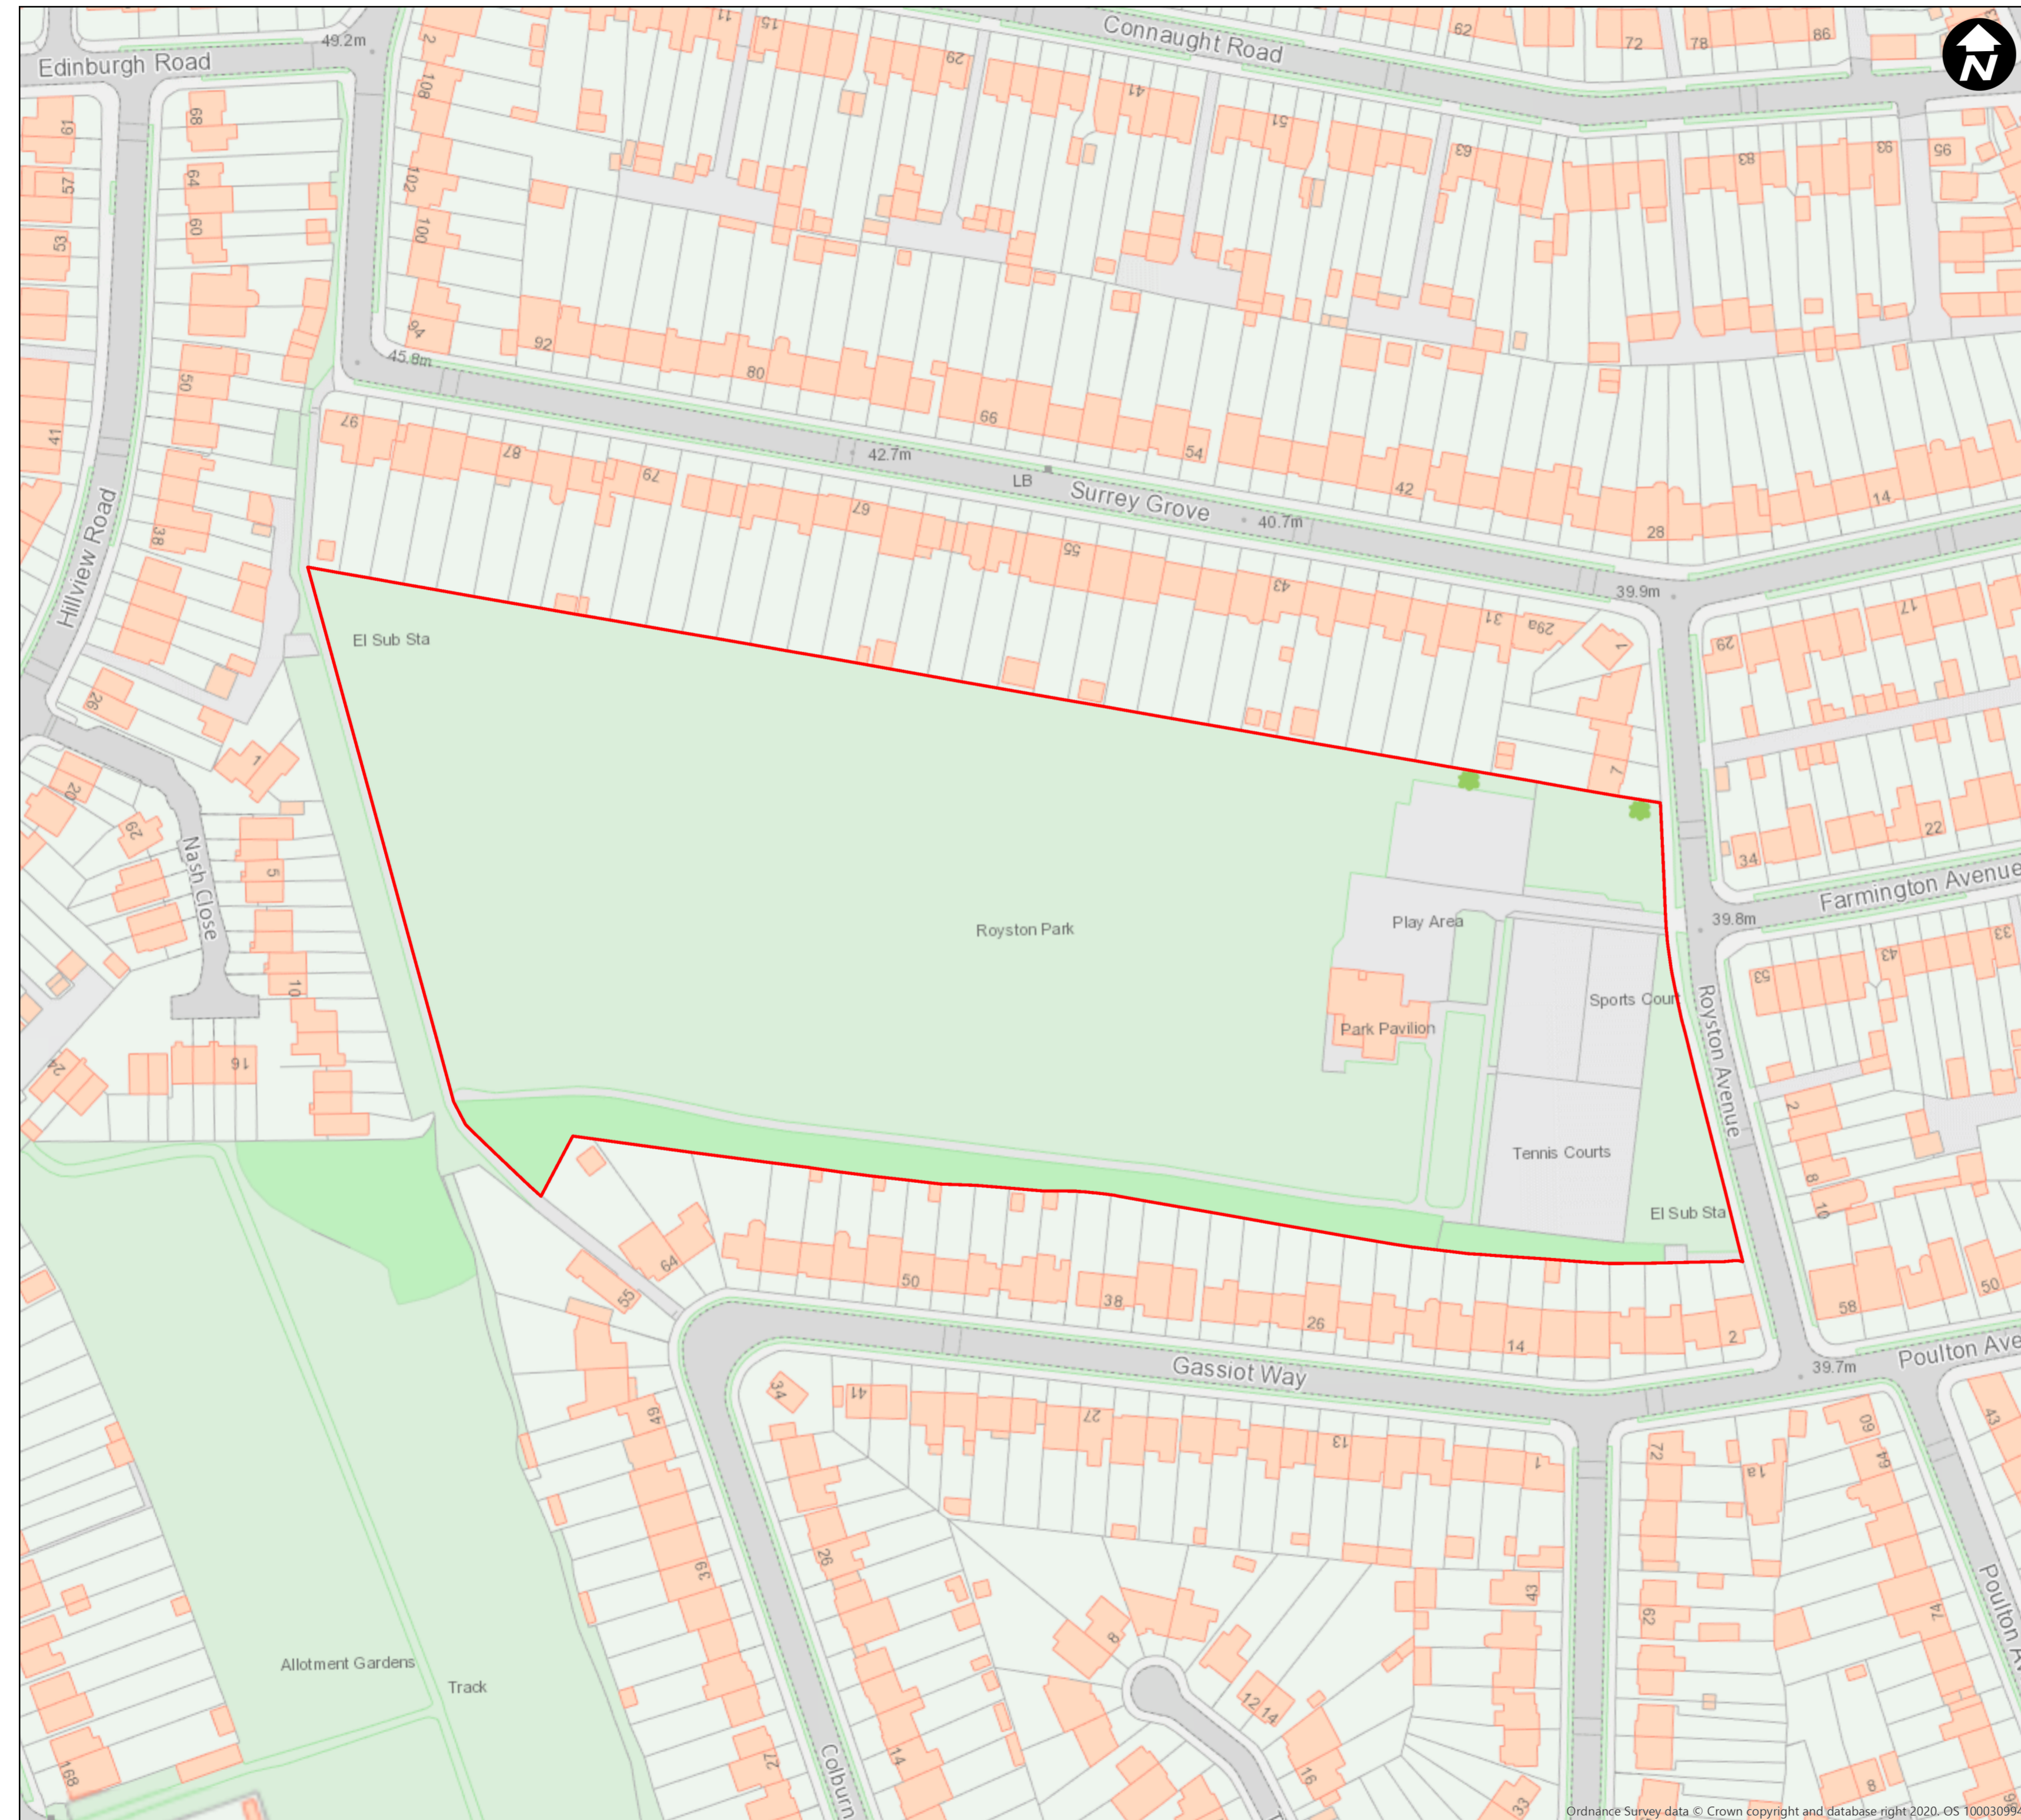

LONDON BOROUGH OF SUTTON
(ALCOHOL CONSUMPTION IN PUBLIC PLACES)
(CONNAUGHT ROAD, DALE PARK,
ERSKINE ROAD, PRINCE OF WALES' ROAD,
ROYSTON PARK, WOODLEY LANE,
AND WRYTHE GREEN AREA)
ORDER 2020 - ARTICLE 4

Plan No. 5
Royston Park

Created by Enabling & Emerging Tech
Data Management Team

Date Created: 08/10/2020

Copyright OS
This map is based upon Ordnance Survey material with permission of Ordnance Survey
on behalf of the controller of Her Majesty's Stationery Office © Crown Copyright.
Unauthorised reproduction infringes Crown copyright and may lead to prosecution or
civil proceedings. London Borough of Sutton 0100019262 (2020).