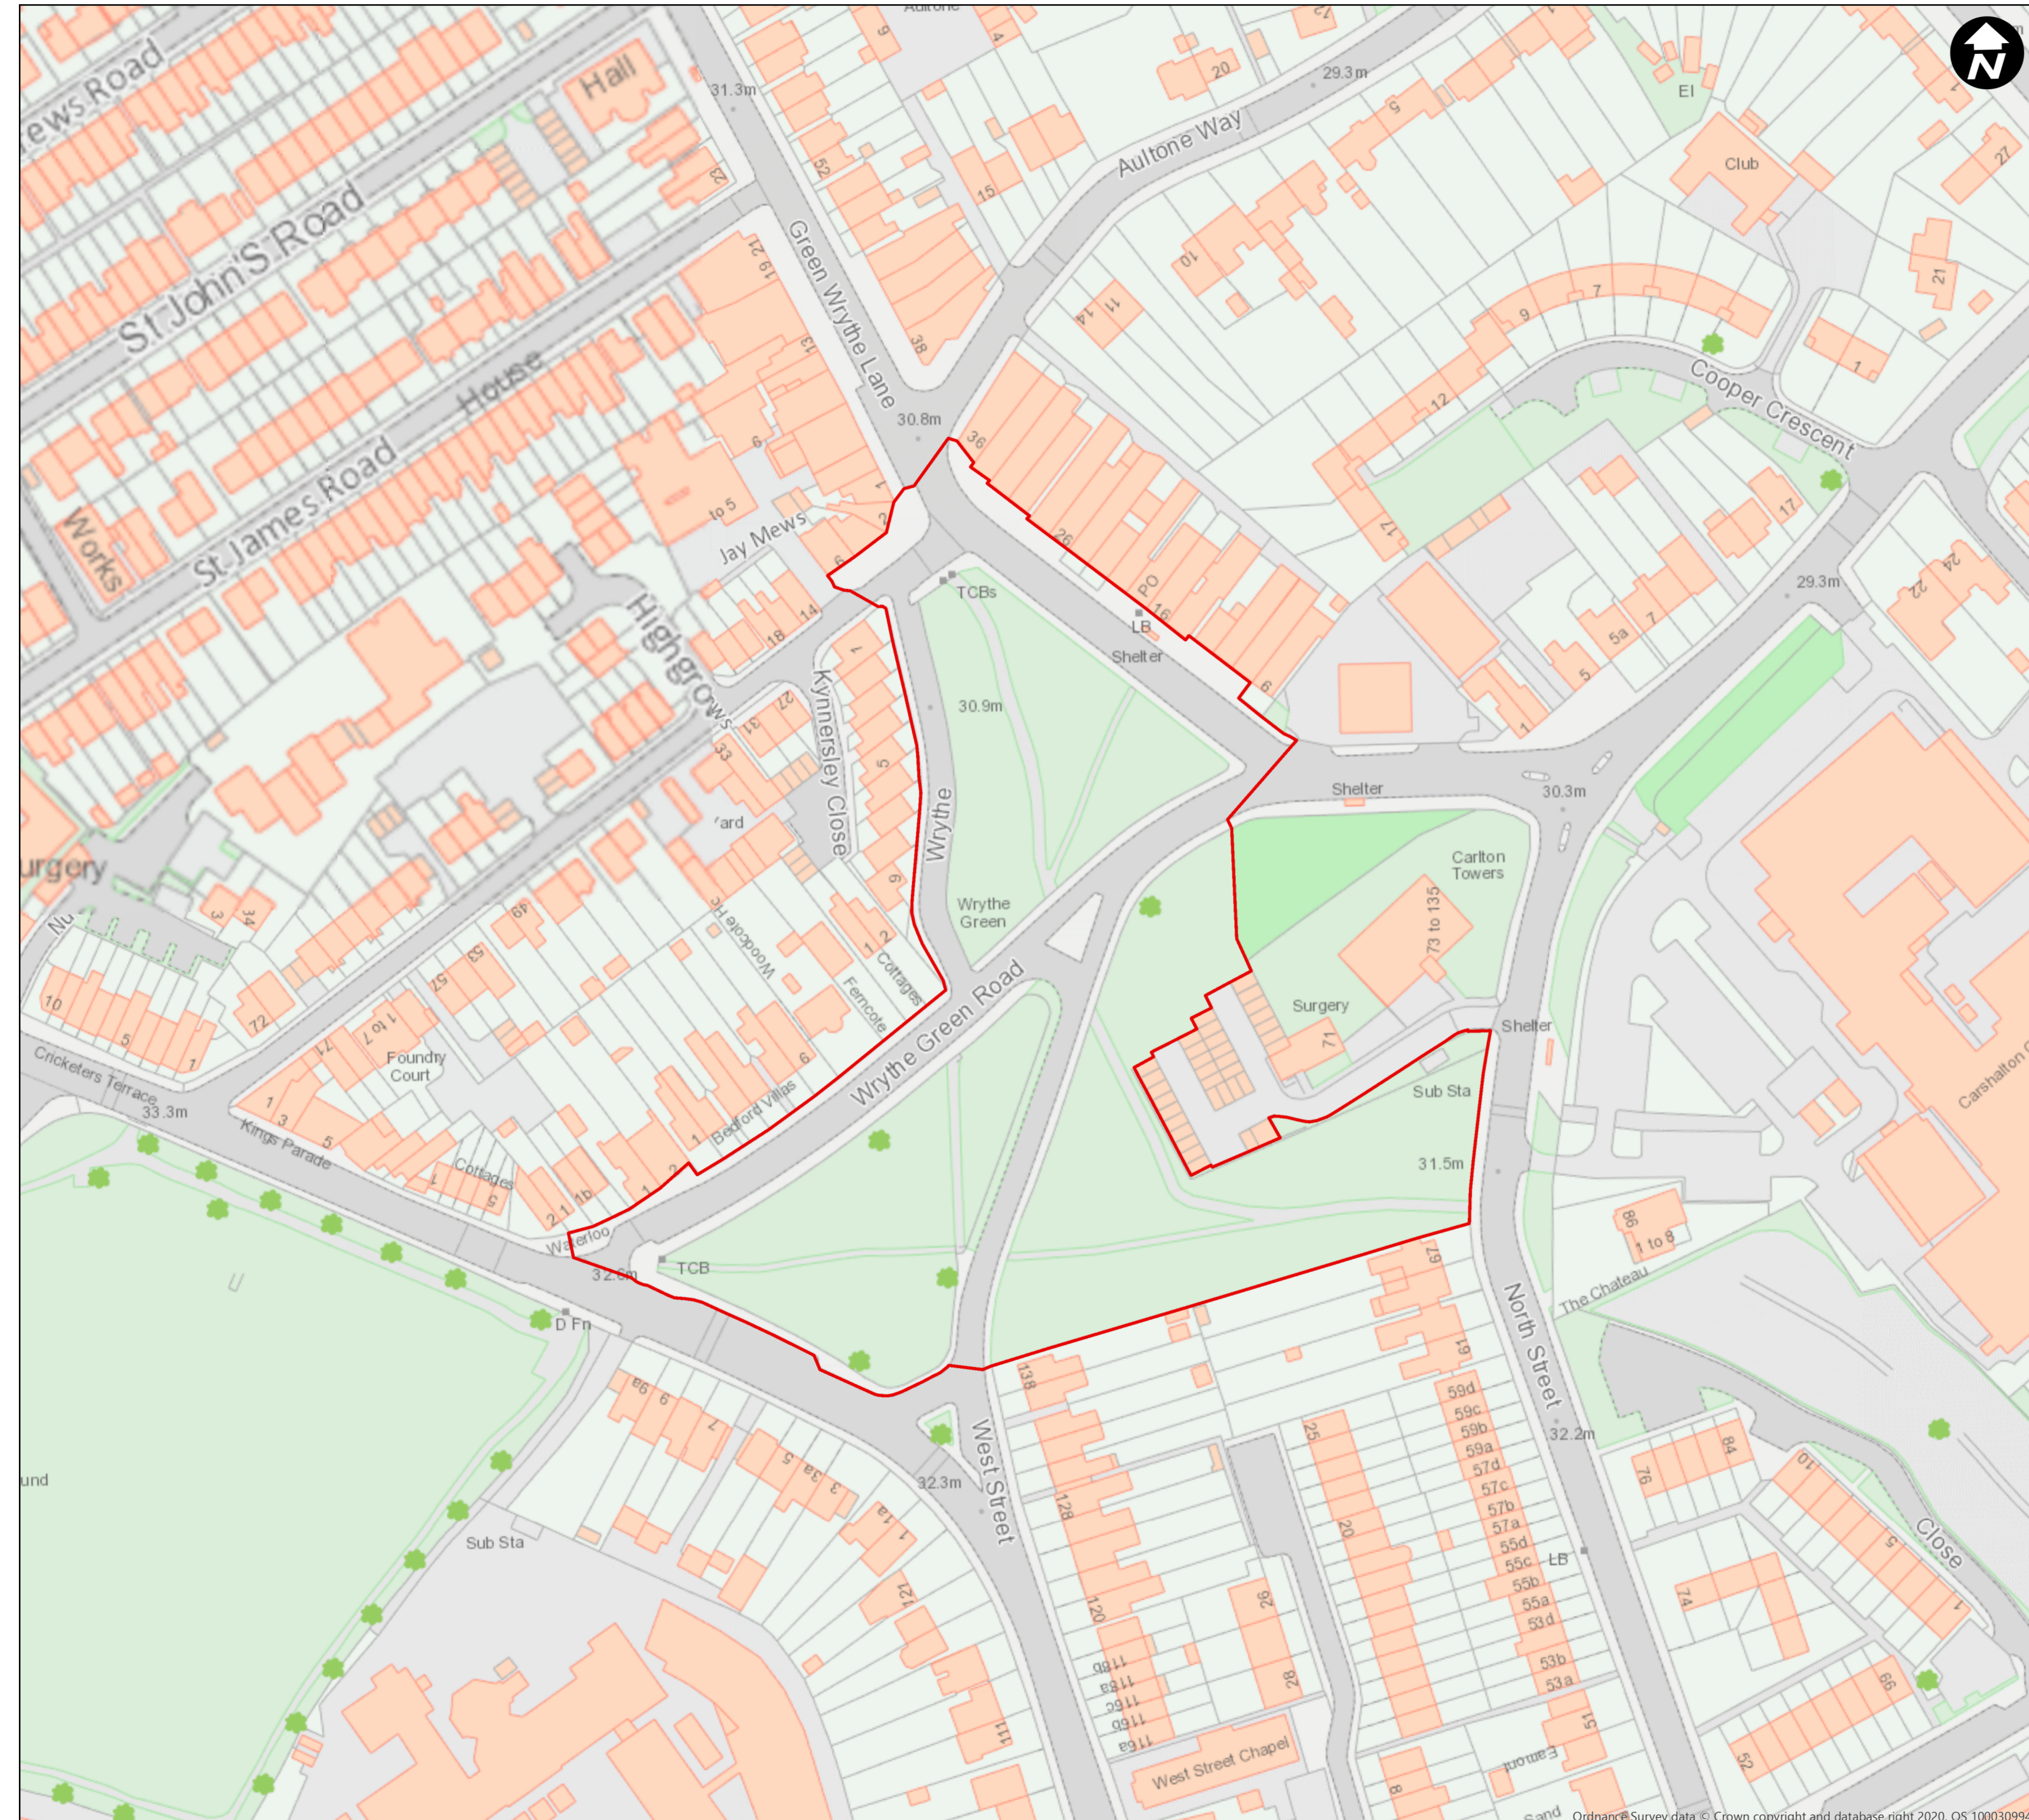

LONDON BOROUGH OF SUTTON  
(ALCOHOL CONSUMPTION IN PUBLIC PLACES)  
(CONNAUGHT ROAD, DALE PARK,  
ERSKINE ROAD, PRINCE OF WALES' ROAD,  
ROYSTON PARK, WOODLEY LANE,  
AND WRYTHE GREEN AREA)  
ORDER 2020 - ARTICLE 4

**Plan No. 7**  
**Wrythe Green Area, Wrythe**  
**Lane**

Created by Enabling & Emerging Tech  
Data Management Team

Date Created: 08/10/2020

Copyright OS  
This map is based upon Ordnance Survey material with permission of Ordnance Survey  
on behalf of the controller of Her Majesty's Stationery Office © Crown Copyright.  
Unauthorised reproduction infringes Crown copyright and may lead to prosecution or  
civil proceedings. London Borough of Sutton 0100019262 (2020).