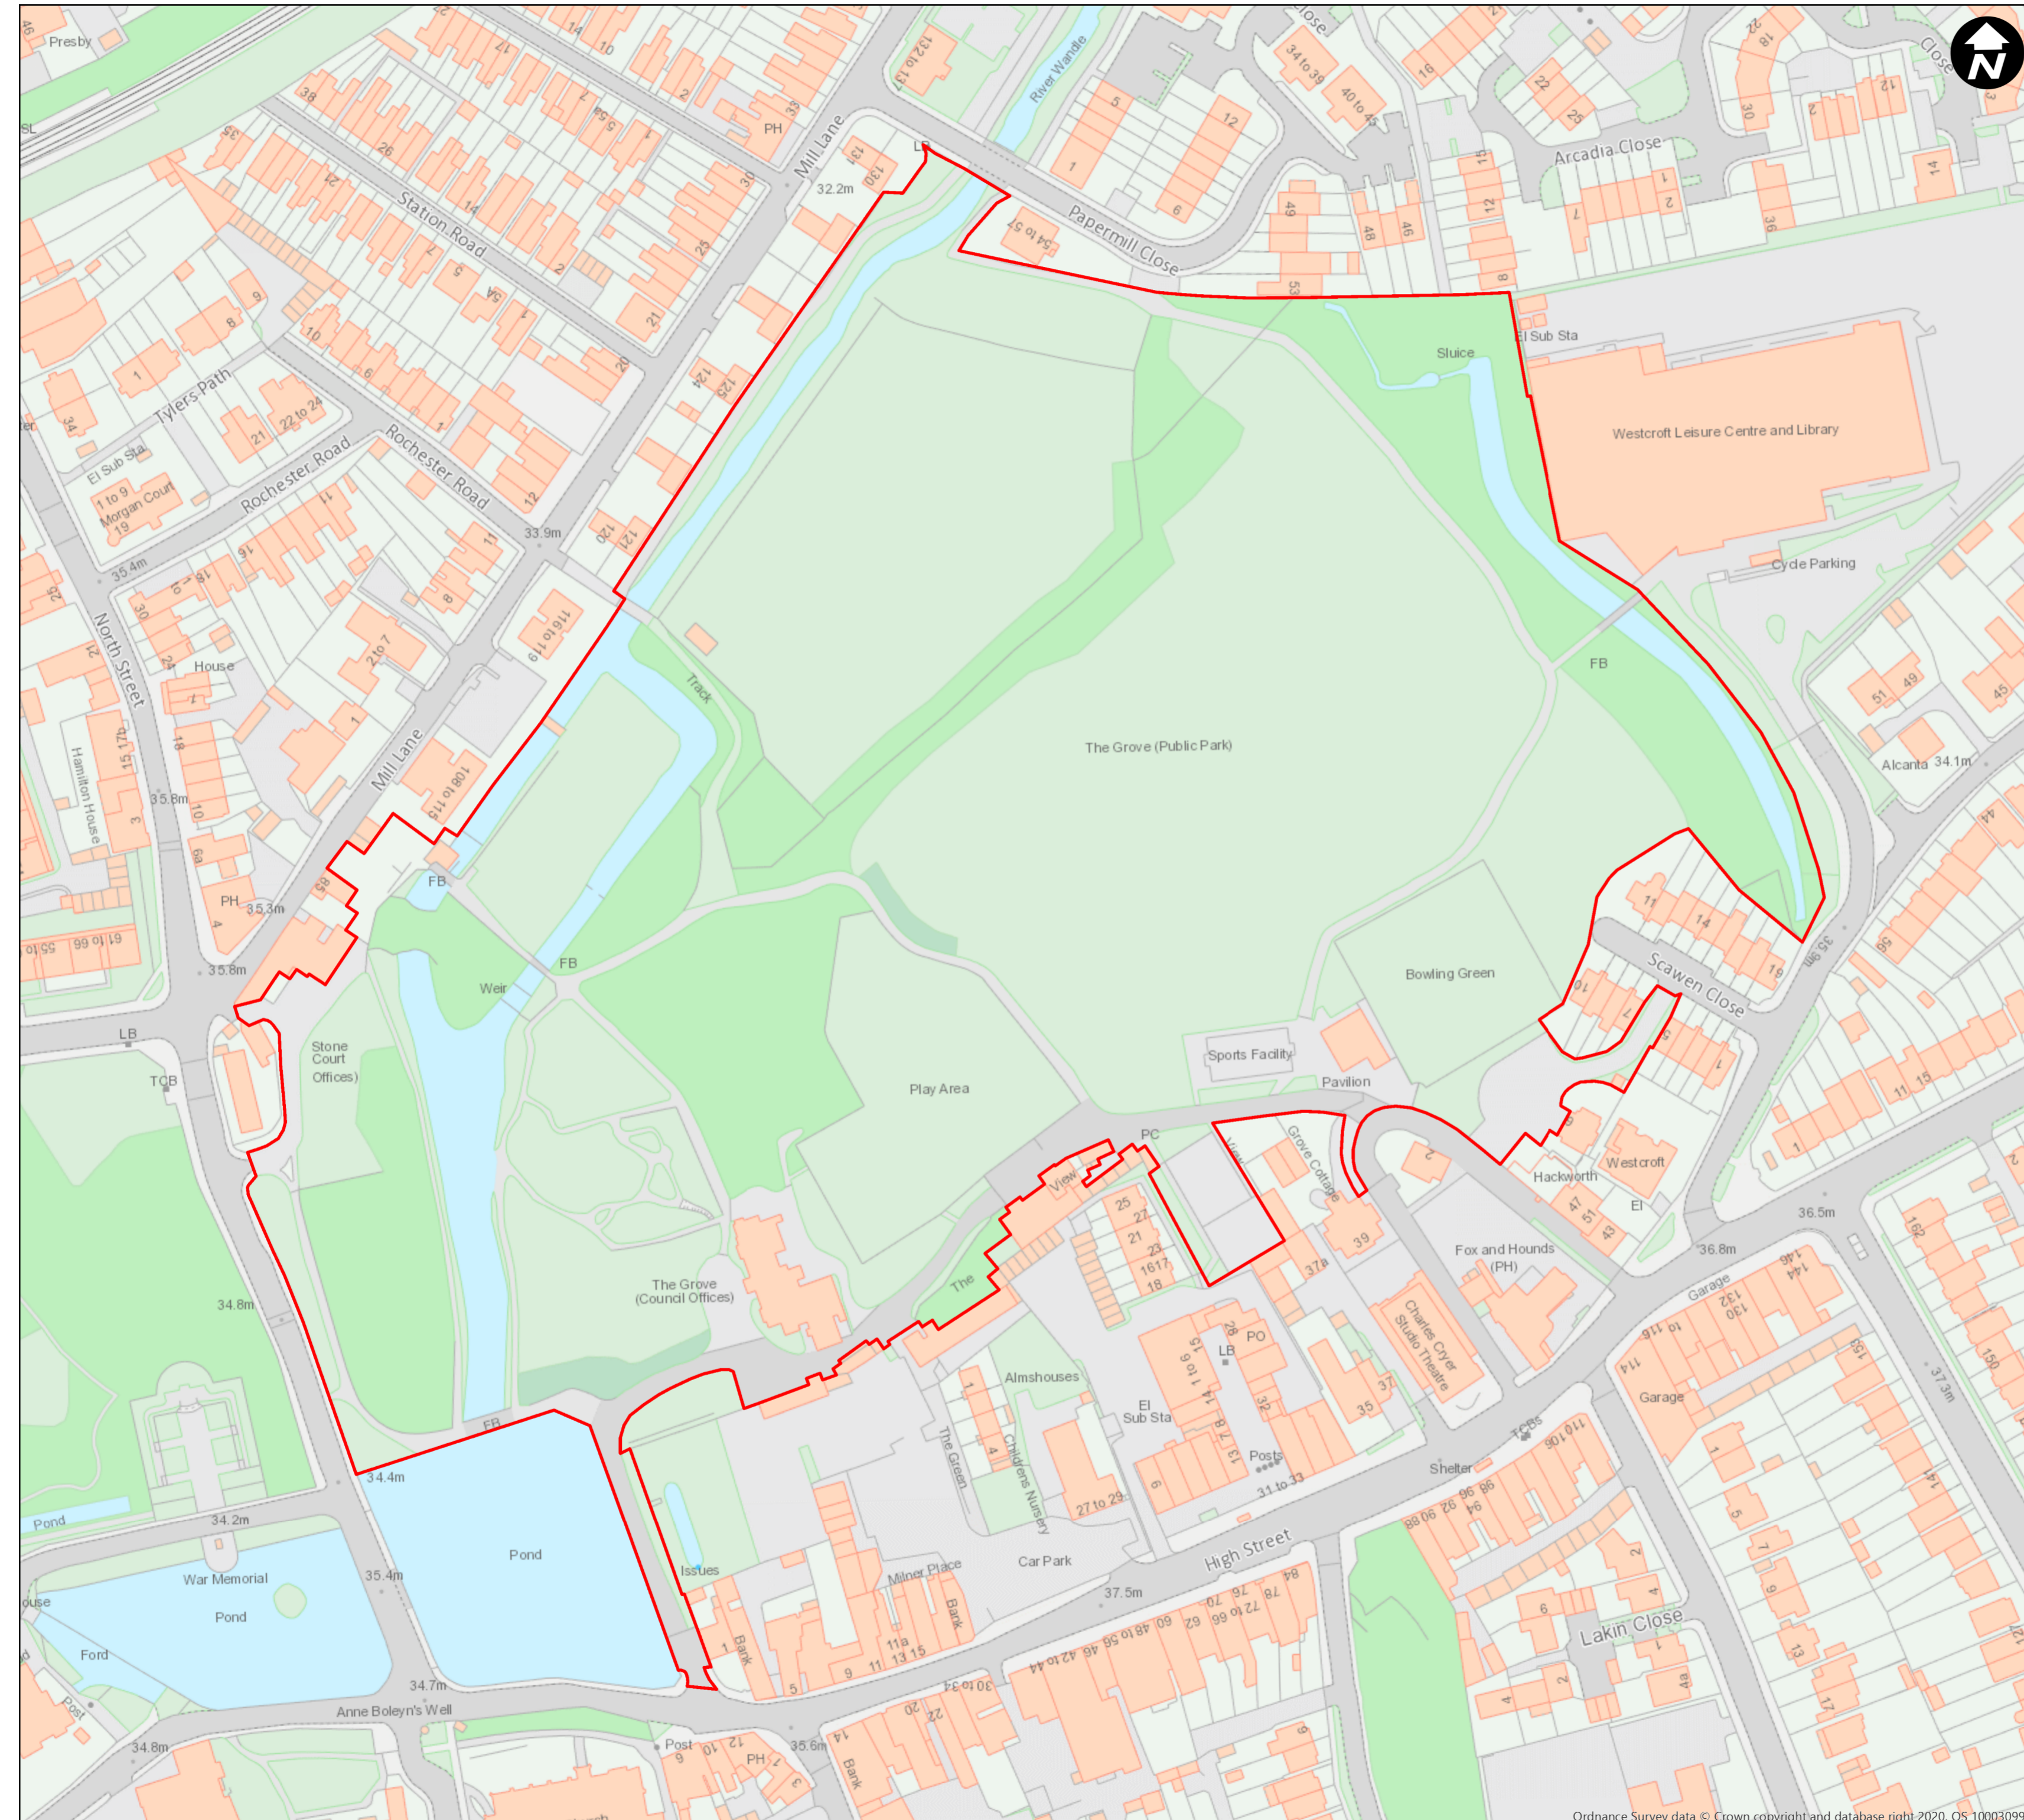

LONDON BOROUGH OF SUTTON  
(ALCOHOL CONSUMPTION IN PUBLIC PLACES)  
(GROVE PARK, WESTMEAD ROAD  
AND WRYTHE RECREATION GROUND)  
ORDER 2020 - ARTICLE 4

Plan No. 1  
Grove Park

Created by Enabling & Emerging Tech  
Data Management Team

Date Created: 06/10/2020

Copyright OS  
This map is based upon Ordnance Survey material with permission of Ordnance Survey  
on behalf of the controller of Her Majesty's Stationery Office © Crown Copyright.  
Unauthorised reproduction infringes Crown copyright and may lead to prosecution or  
civil proceedings. London Borough of Sutton 0100019262 (2020).