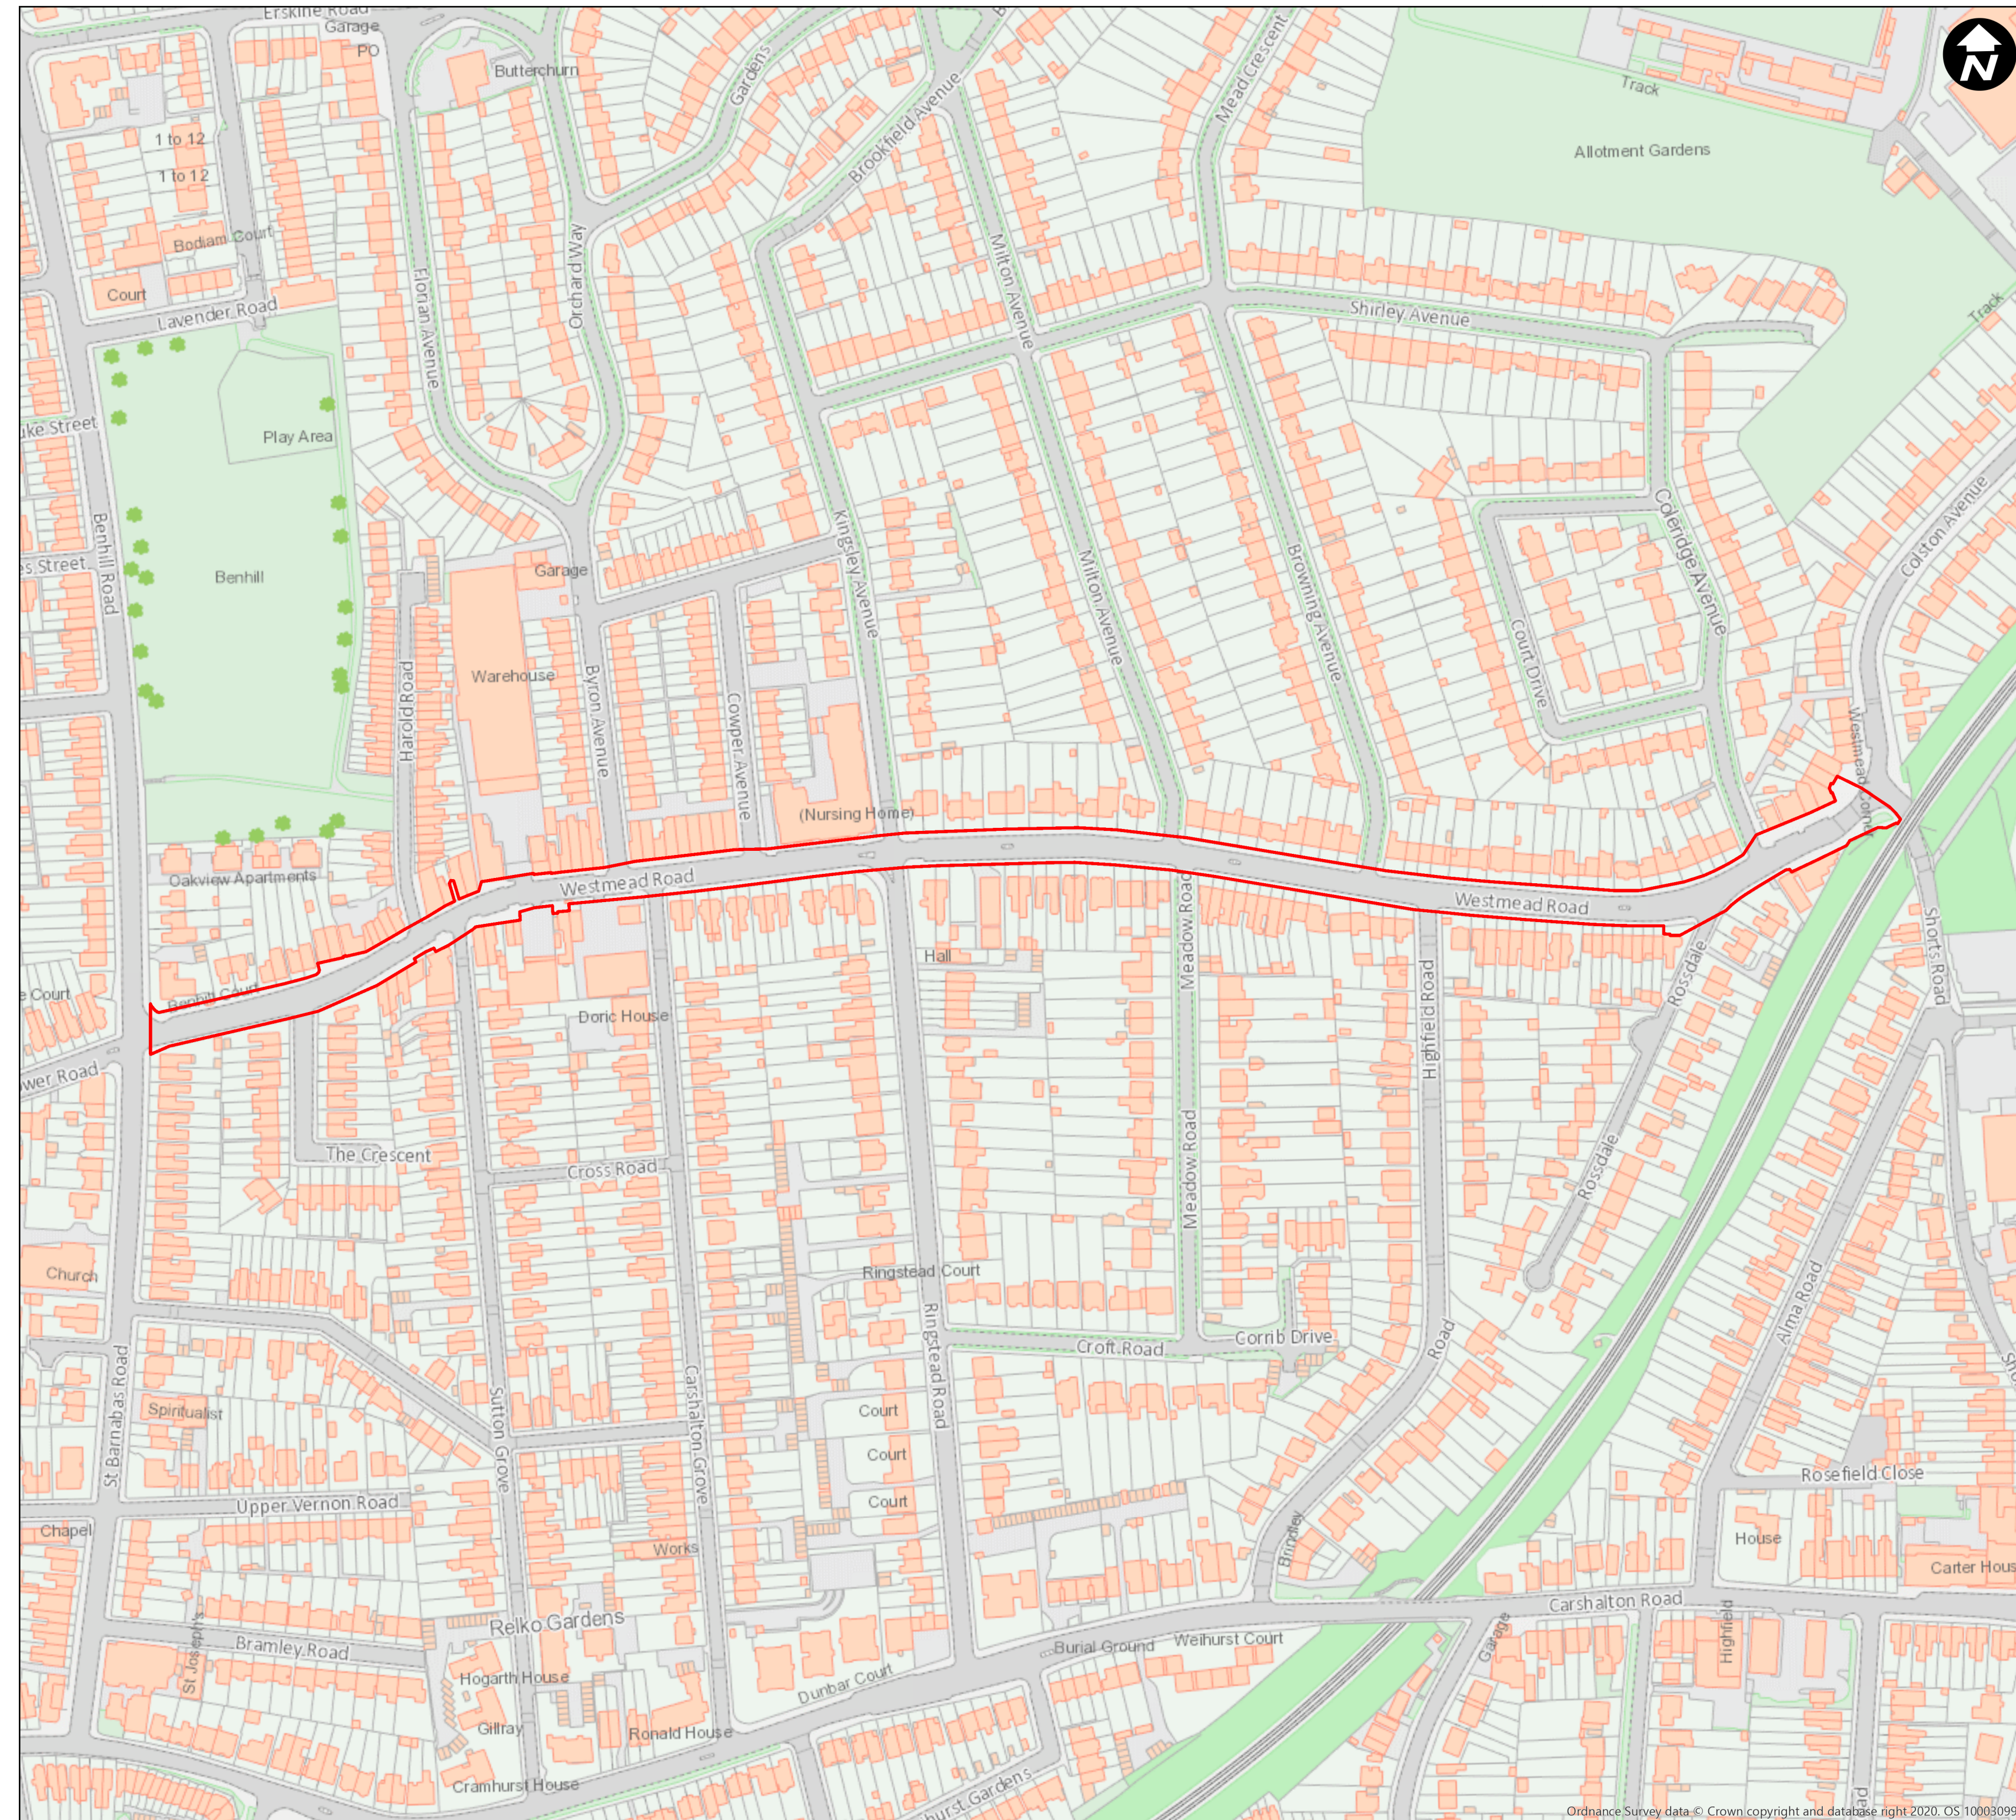

LONDON BOROUGH OF SUTTON
(ALCOHOL CONSUMPTION IN PUBLIC PLACES)
(GROVE PARK, WESTMEAD ROAD
AND WRYTHE RECREATION GROUND)
ORDER 2020 - ARTICLE 4

Plan No. 2
Westmead Road

Created by Enabling & Emerging Tech
Data Management Team

Date Created: 06/10/2020

Copyright OS
This map is based upon Ordnance Survey material with permission of Ordnance Survey
on behalf of the controller of Her Majesty's Stationery Office © Crown Copyright.
Unauthorised reproduction infringes Crown copyright and may lead to prosecution or
civil proceedings. London Borough of Sutton 0100019262 (2020).