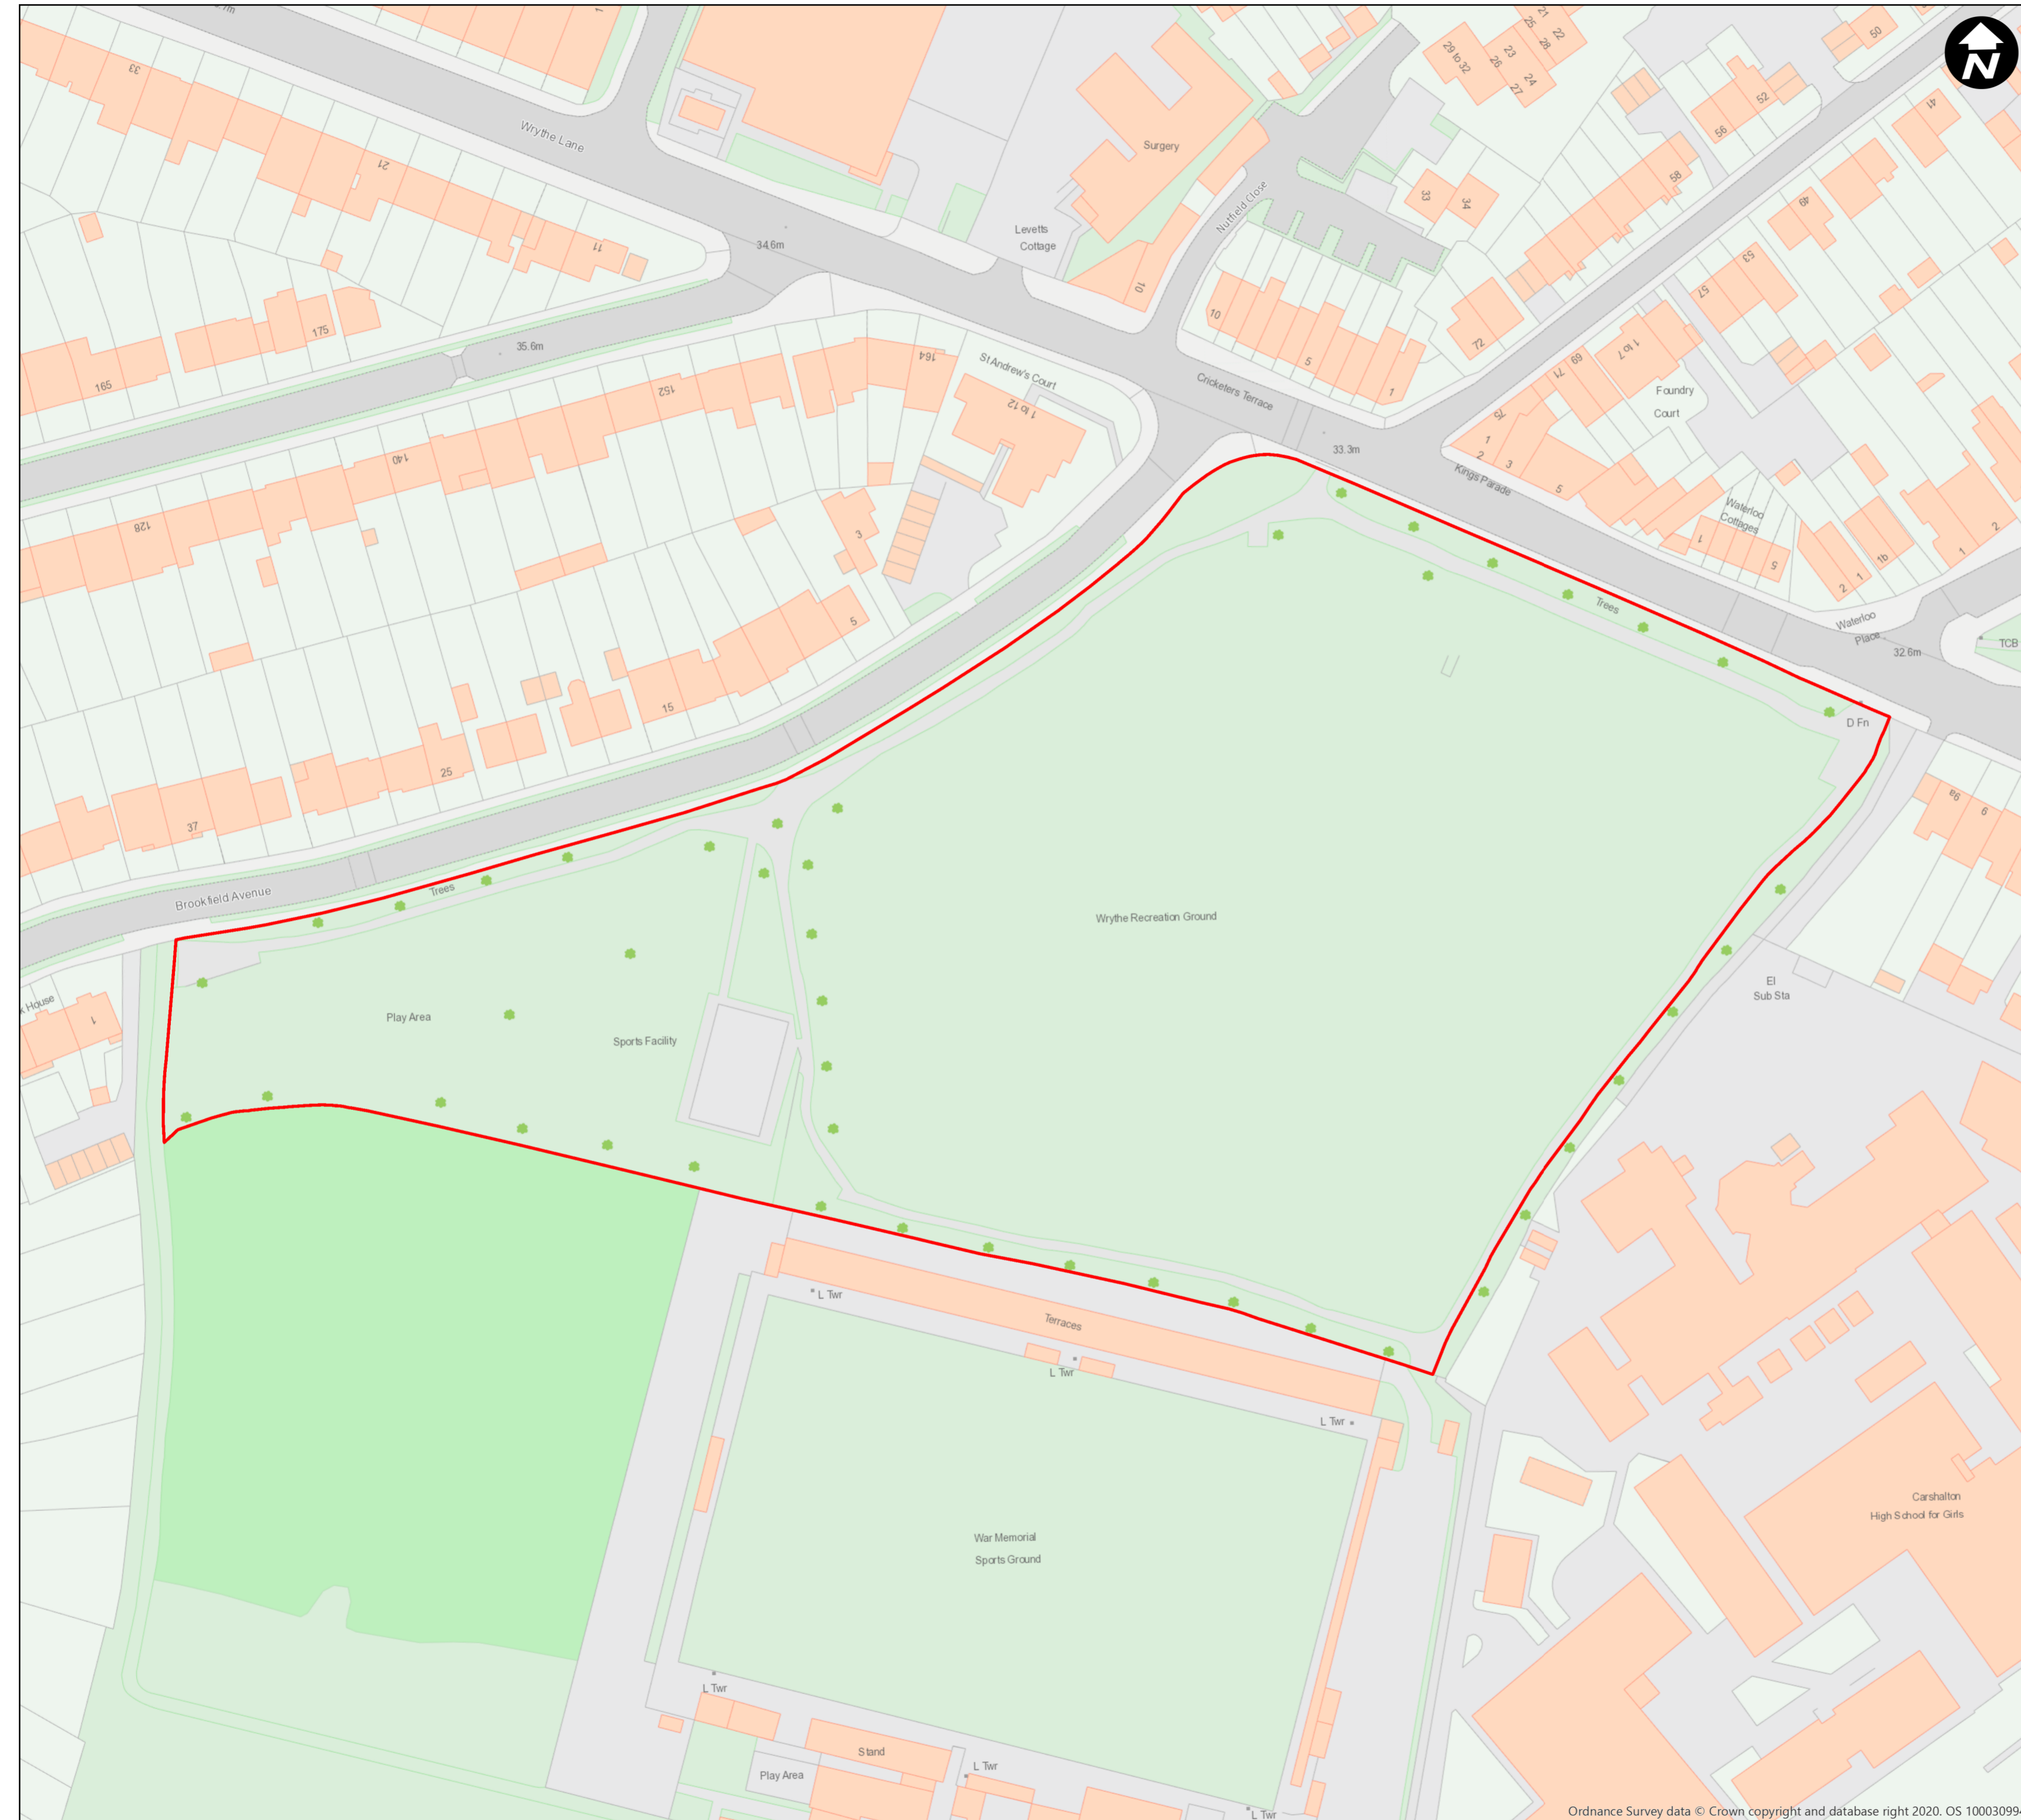

LONDON BOROUGH OF SUTTON  
(ALCOHOL CONSUMPTION IN PUBLIC PLACES)  
(GROVE PARK, WESTMEAD ROAD  
AND WRYTHE RECREATION GROUND)  
ORDER 2020 - ARTICLE 4

**Plan No. 3**  
**Wrythe Recreation Ground**

Created by Enabling & Emerging Tech  
Data Management Team

Date Created: 06/10/2020

Copyright OS  
This map is based upon Ordnance Survey material with permission of Ordnance Survey  
on behalf of the controller of Her Majesty's Stationery Office © Crown Copyright.  
Unauthorised reproduction infringes Crown copyright and may lead to prosecution or  
civil proceedings. London Borough of Sutton 0100019262 (2020).