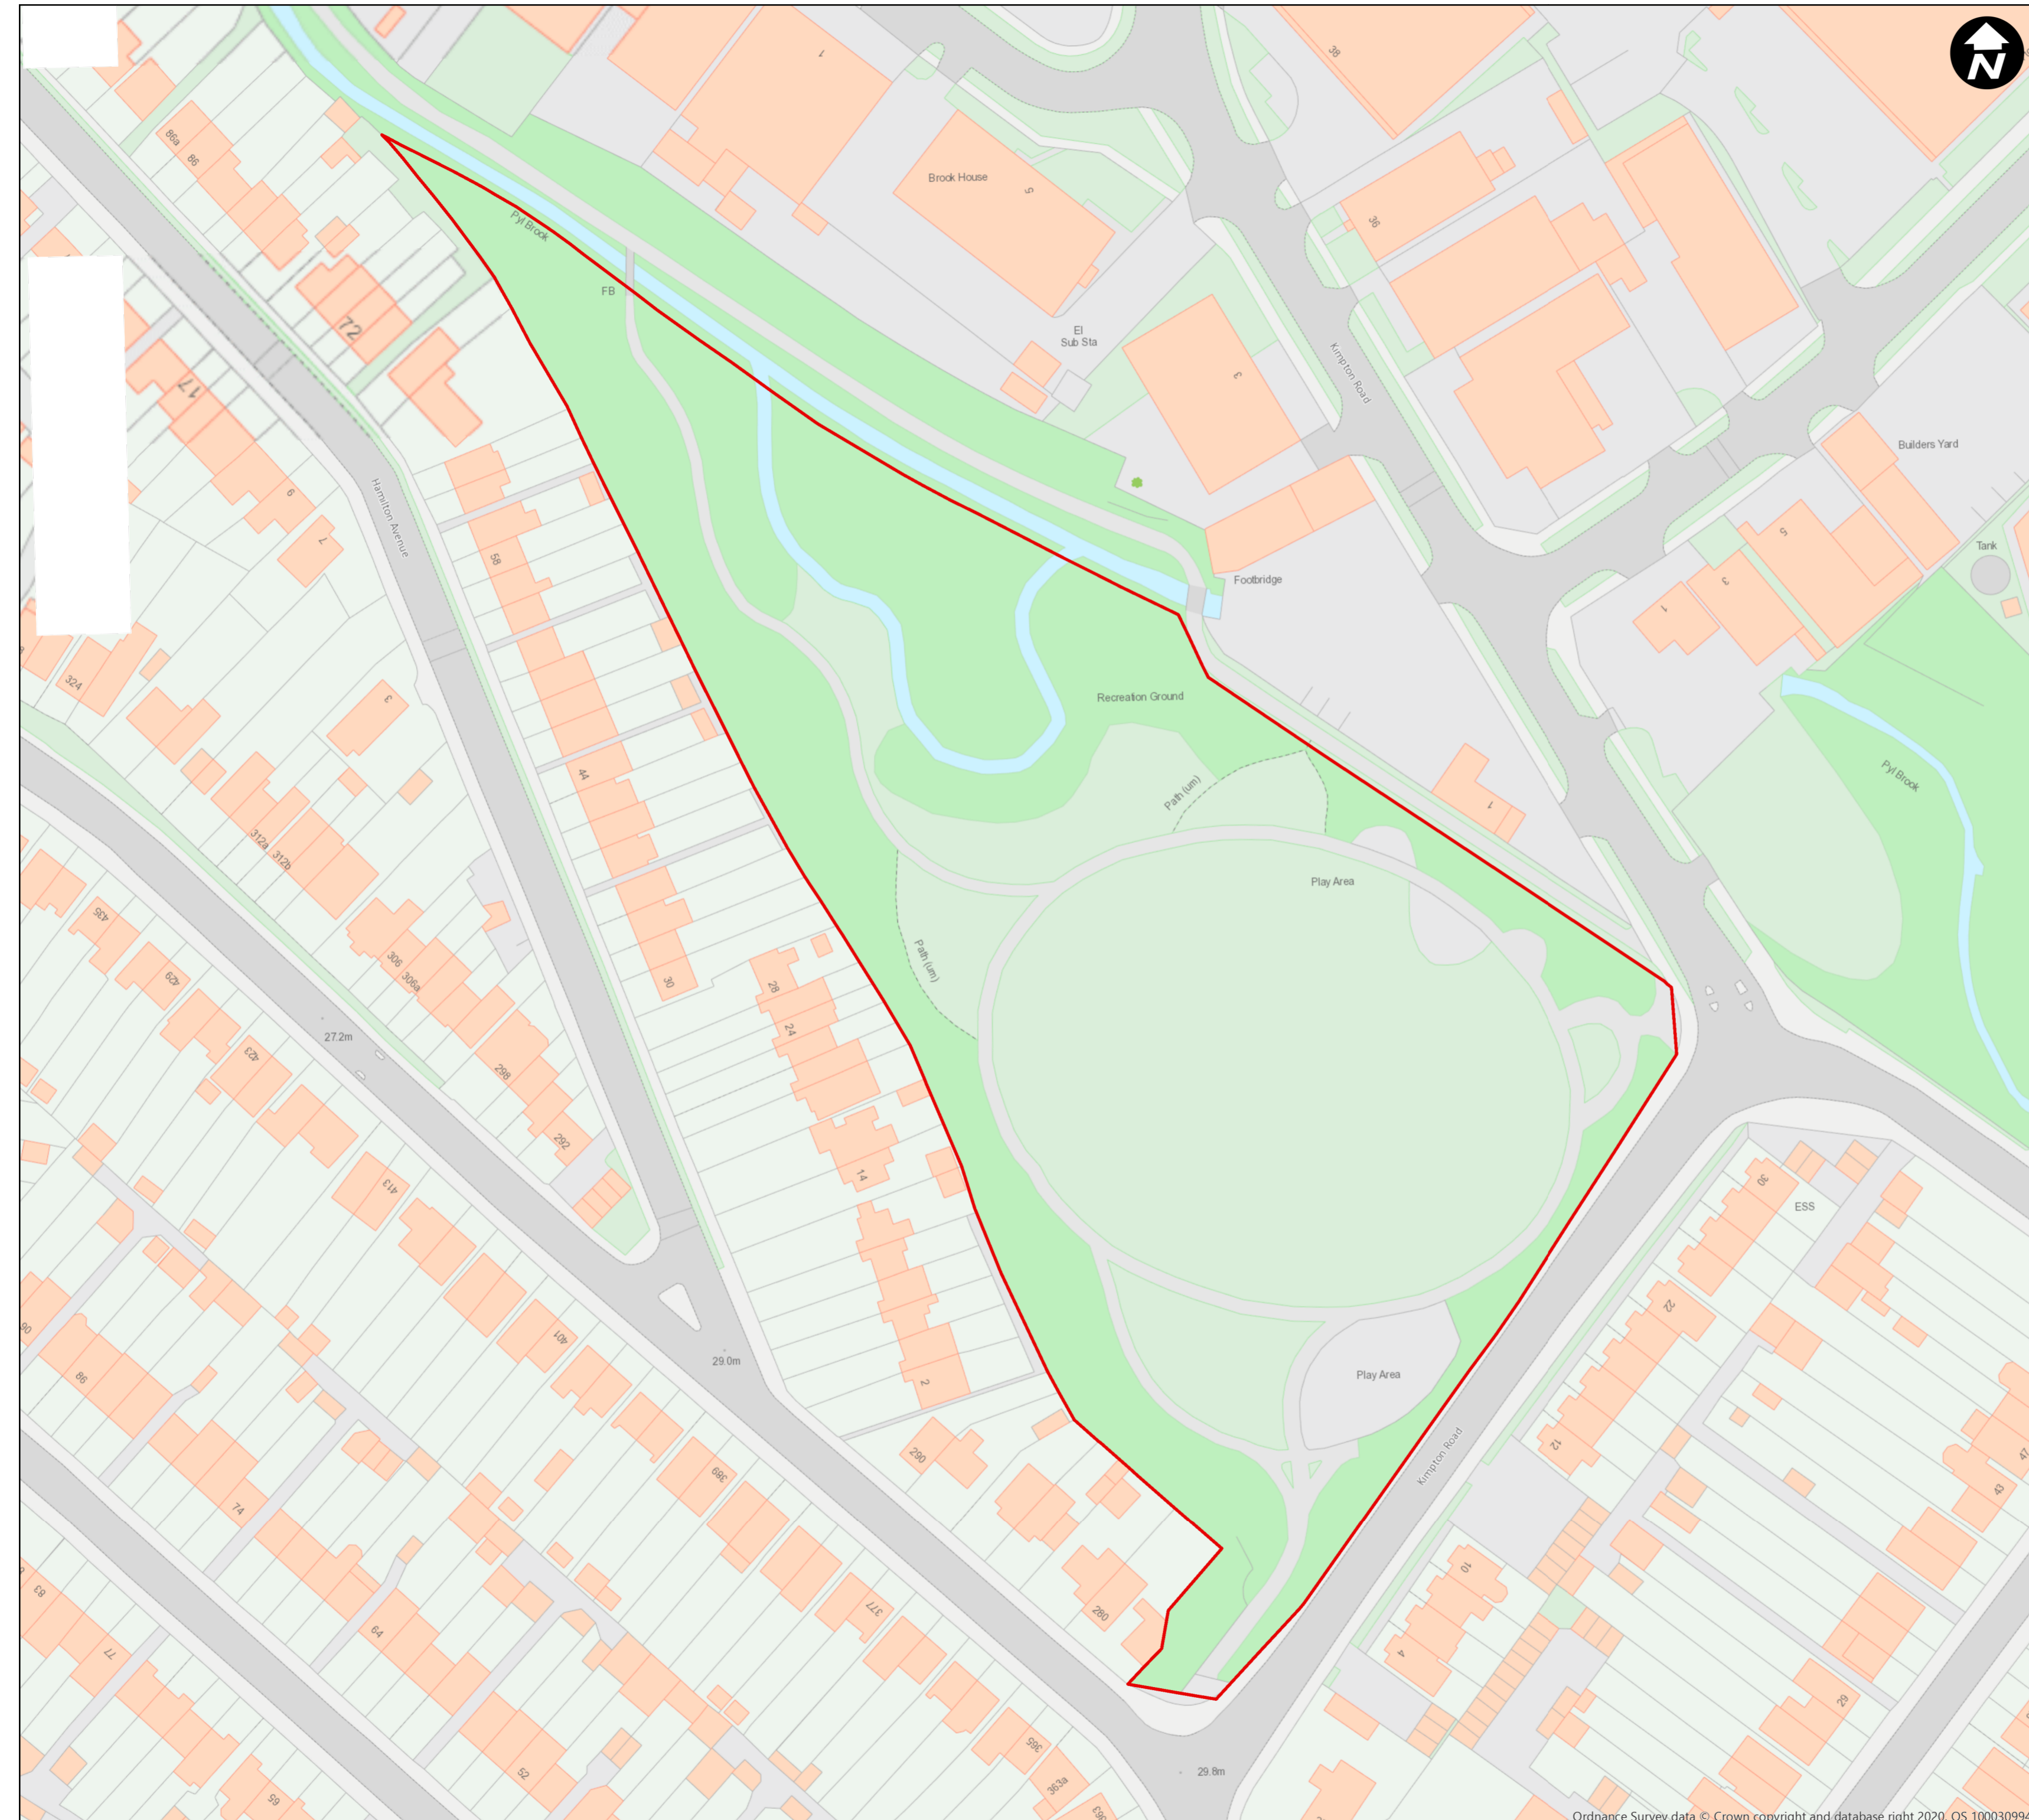

**LONDON BOROUGH OF SUTTON
 (ALCOHOL CONSUMPTION IN PUBLIC PLACES)
 (HAMILTON AVENUE RECREATION GROUND,
 REIGATE AVENUE RECREATION GROUND,
 RIDGE ROAD, RIDGE ROAD ALLOTMENTS,
 SUTTON COMMON RECREATION GROUND,
 AND SUTTON COMMON ROAD)
 ORDER 2020 - ARTICLE 4**

**Plan No. 1
 Hamilton Avenue Recreation
 Ground**

Created by Enabling & Emerging Tech
 Data Management Team
 Date Created: 06/10/2020

Copyright OS
 This map is based upon Ordnance Survey material with permission of Ordnance Survey
 on behalf of the controller of Her Majesty's Stationery Office © Crown Copyright.
 Unauthorised reproduction infringes Crown copyright and may lead to prosecution or
 civil proceedings. London Borough of Sutton 0100019262 (2020).