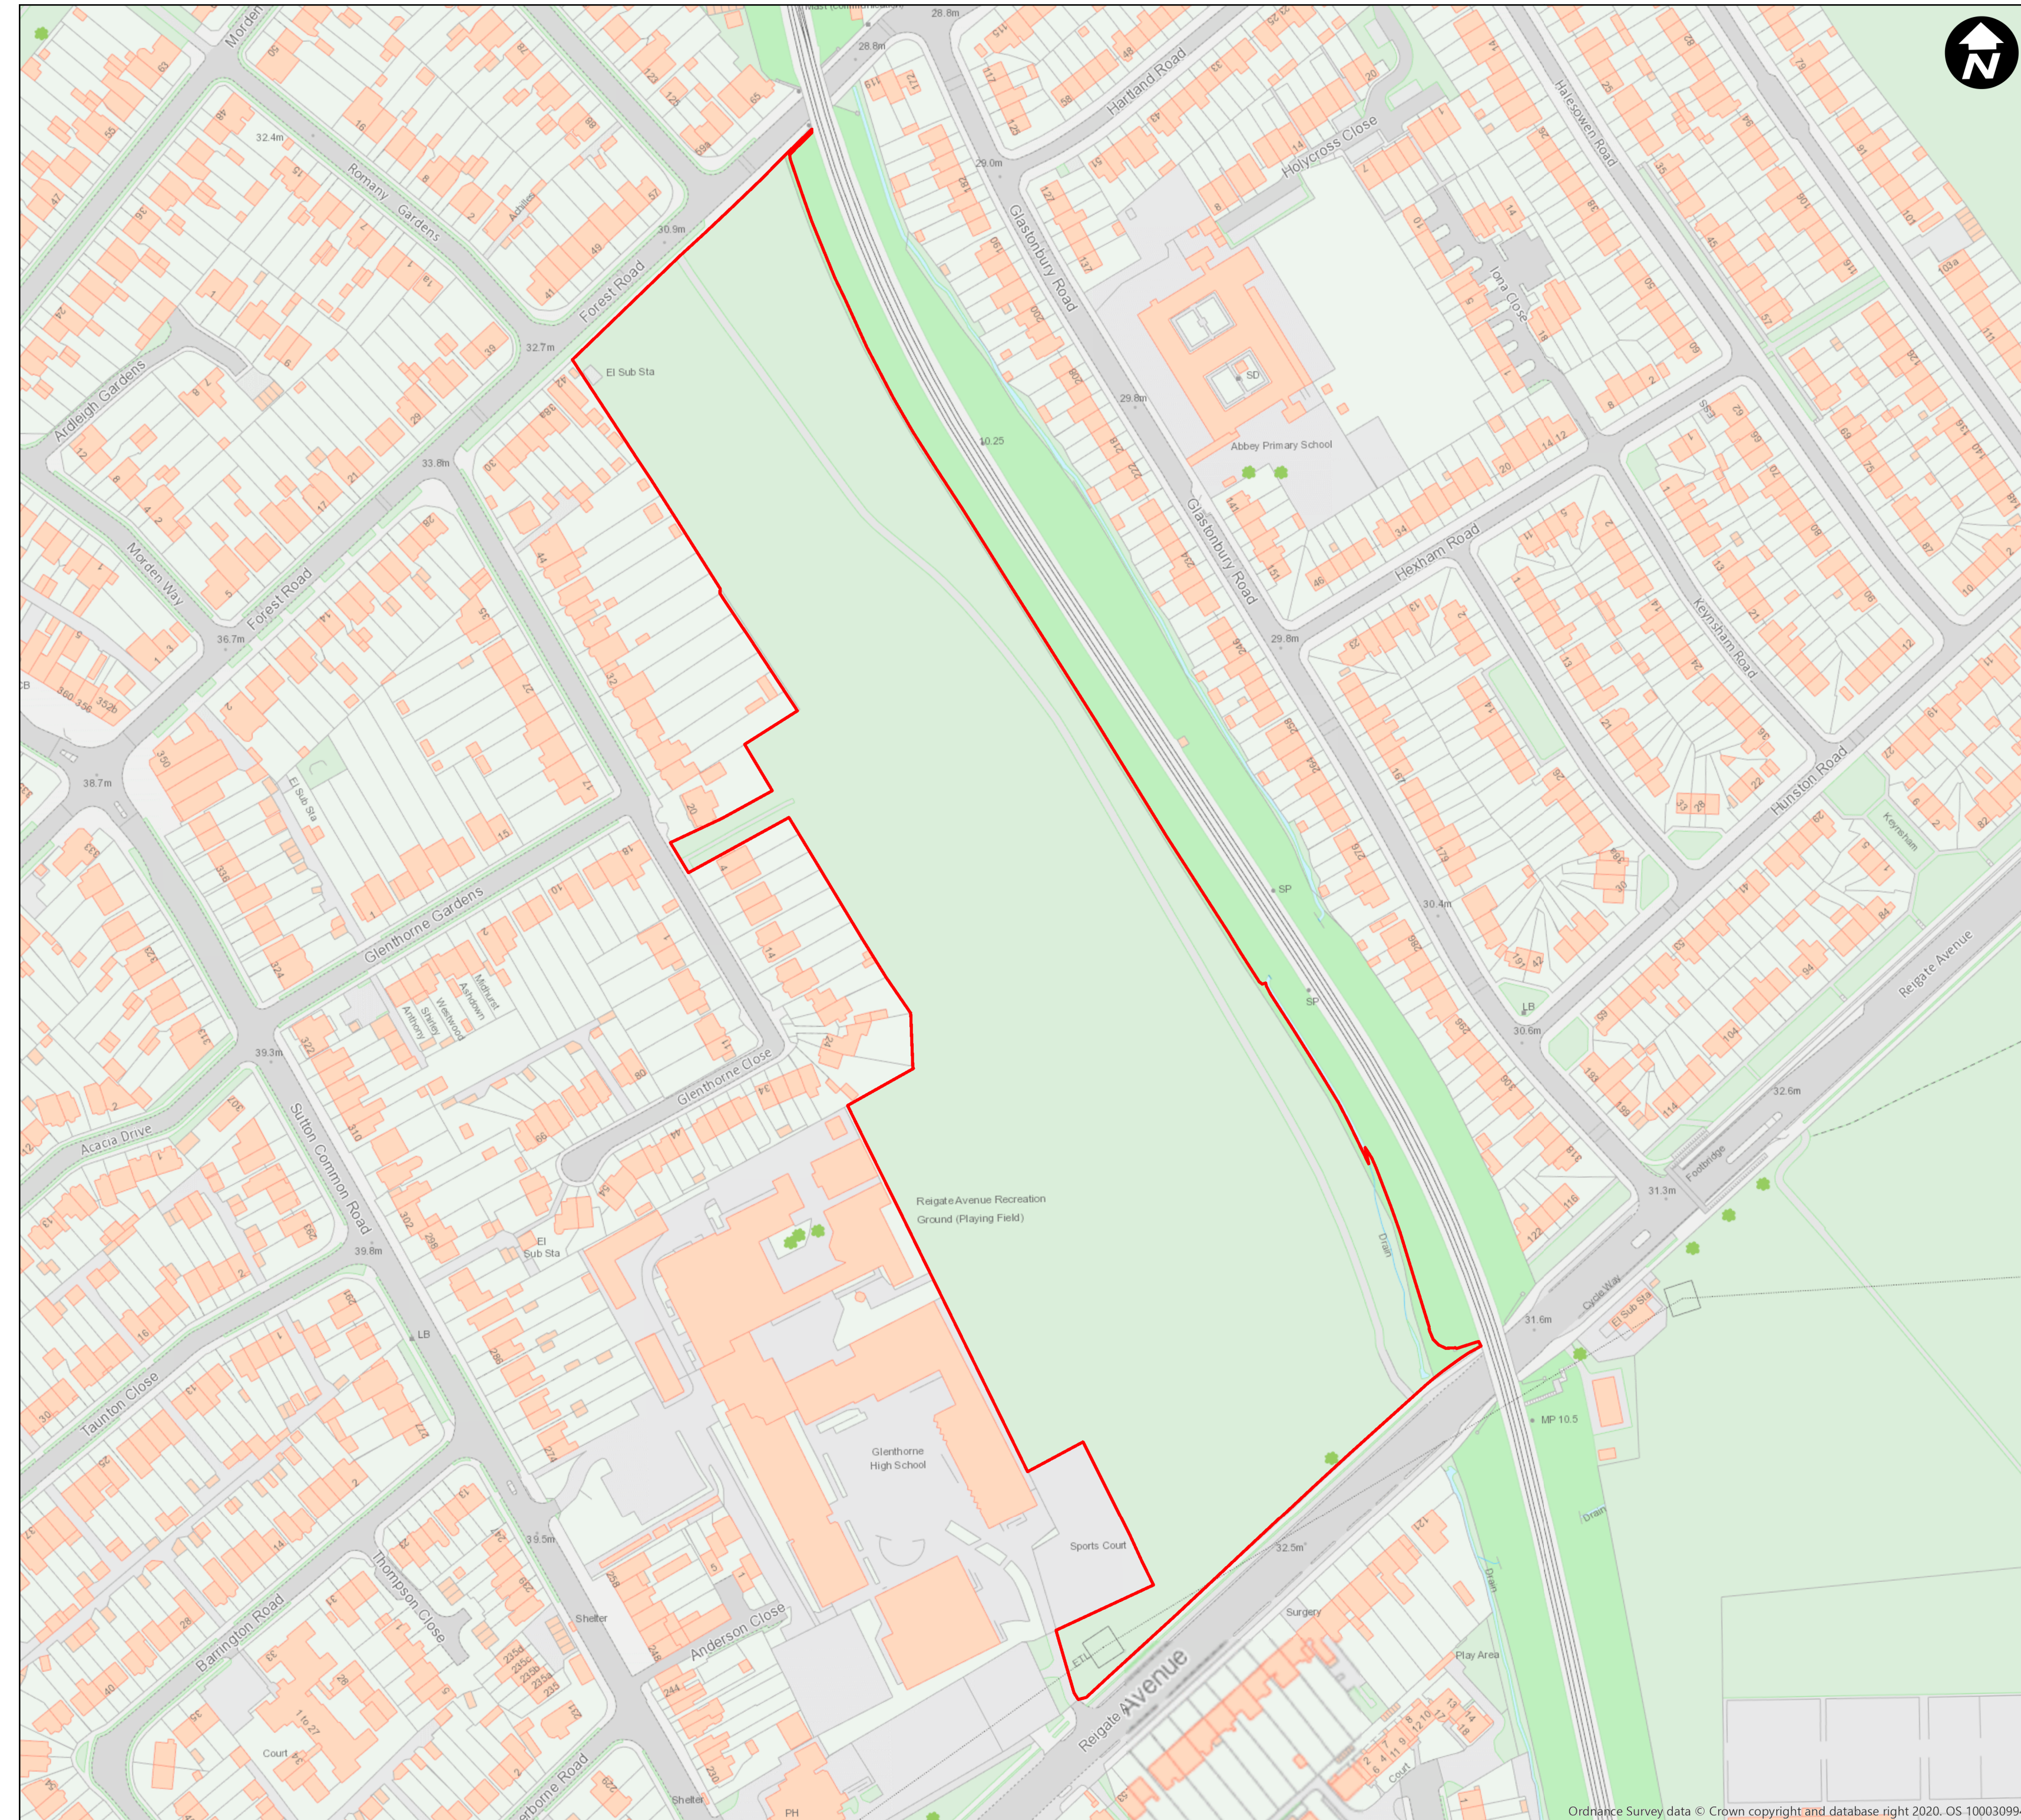

**LONDON BOROUGH OF SUTTON
(ALCOHOL CONSUMPTION IN PUBLIC PLACES)
(HAMILTON AVENUE RECREATION GROUND,
REIGATE AVENUE RECREATION GROUND,
RIDGE ROAD, RIDGE ROAD ALLOTMENTS,
SUTTON COMMON RECREATION GROUND,
AND SUTTON COMMON ROAD)
ORDER 2020 - ARTICLE 4**

**Plan No. 2
Reigate Avenue Recreation
Ground**

Created by Enabling & Emerging Tech
Data Management Team

Date Created: 06/10/2020

Copyright OS
This map is based upon Ordnance Survey material with permission of Ordnance Survey
on behalf of the controller of Her Majesty's Stationery Office © Crown Copyright.
Unauthorised reproduction infringes Crown copyright and may lead to prosecution or
civil proceedings. London Borough of Sutton 0100019262 (2020).