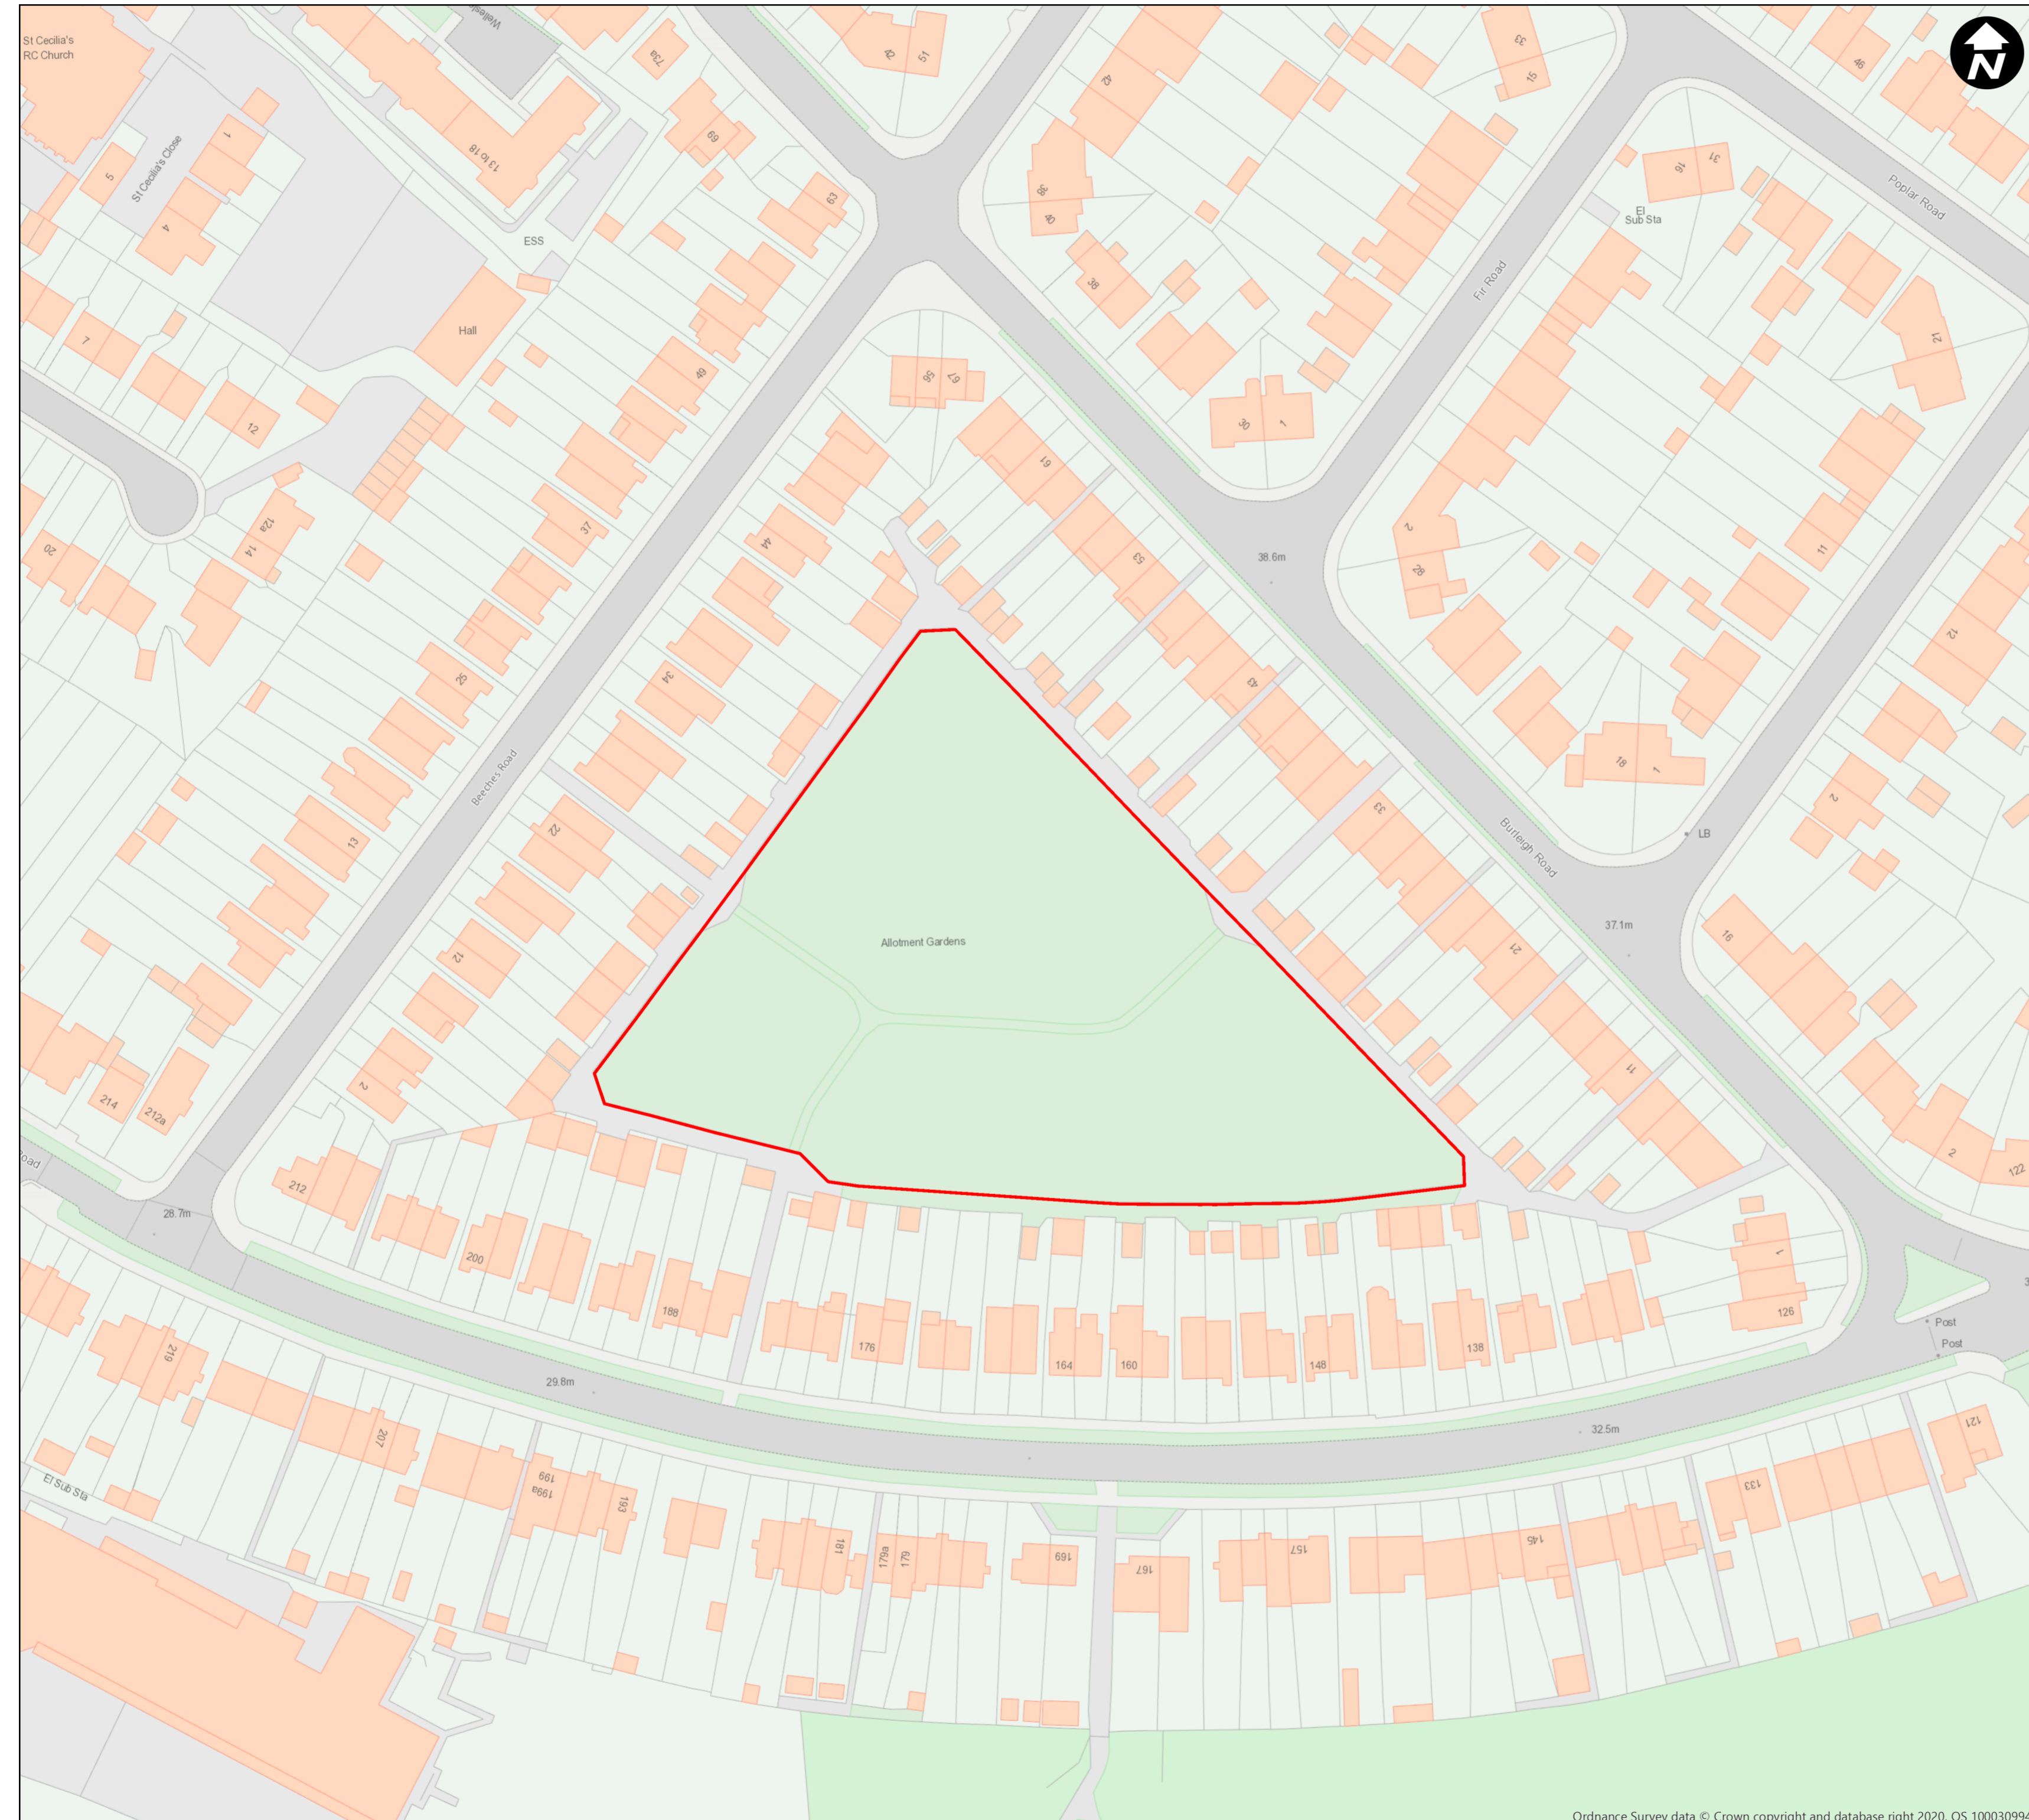

**LONDON BOROUGH OF SUTTON
 (ALCOHOL CONSUMPTION IN PUBLIC PLACES)
 (HAMILTON AVENUE RECREATION GROUND,
 REIGATE AVENUE RECREATION GROUND,
 RIDGE ROAD, RIDGE ROAD ALLOTMENTS,
 SUTTON COMMON RECREATION GROUND,
 AND SUTTON COMMON ROAD)
 ORDER 2020 - ARTICLE 4**

**Plan No. 4
 Ridge Road Allotments**

Created by Enabling & Emerging Tech
 Data Management Team
 Date Created: 06/10/2020

Copyright OS
 This map is based upon Ordnance Survey material with permission of Ordnance Survey
 on behalf of the controller of Her Majesty's Stationery Office © Crown Copyright.
 Unauthorised reproduction infringes Crown copyright and may lead to prosecution or
 civil proceedings. London Borough of Sutton 0100019262 (2020).