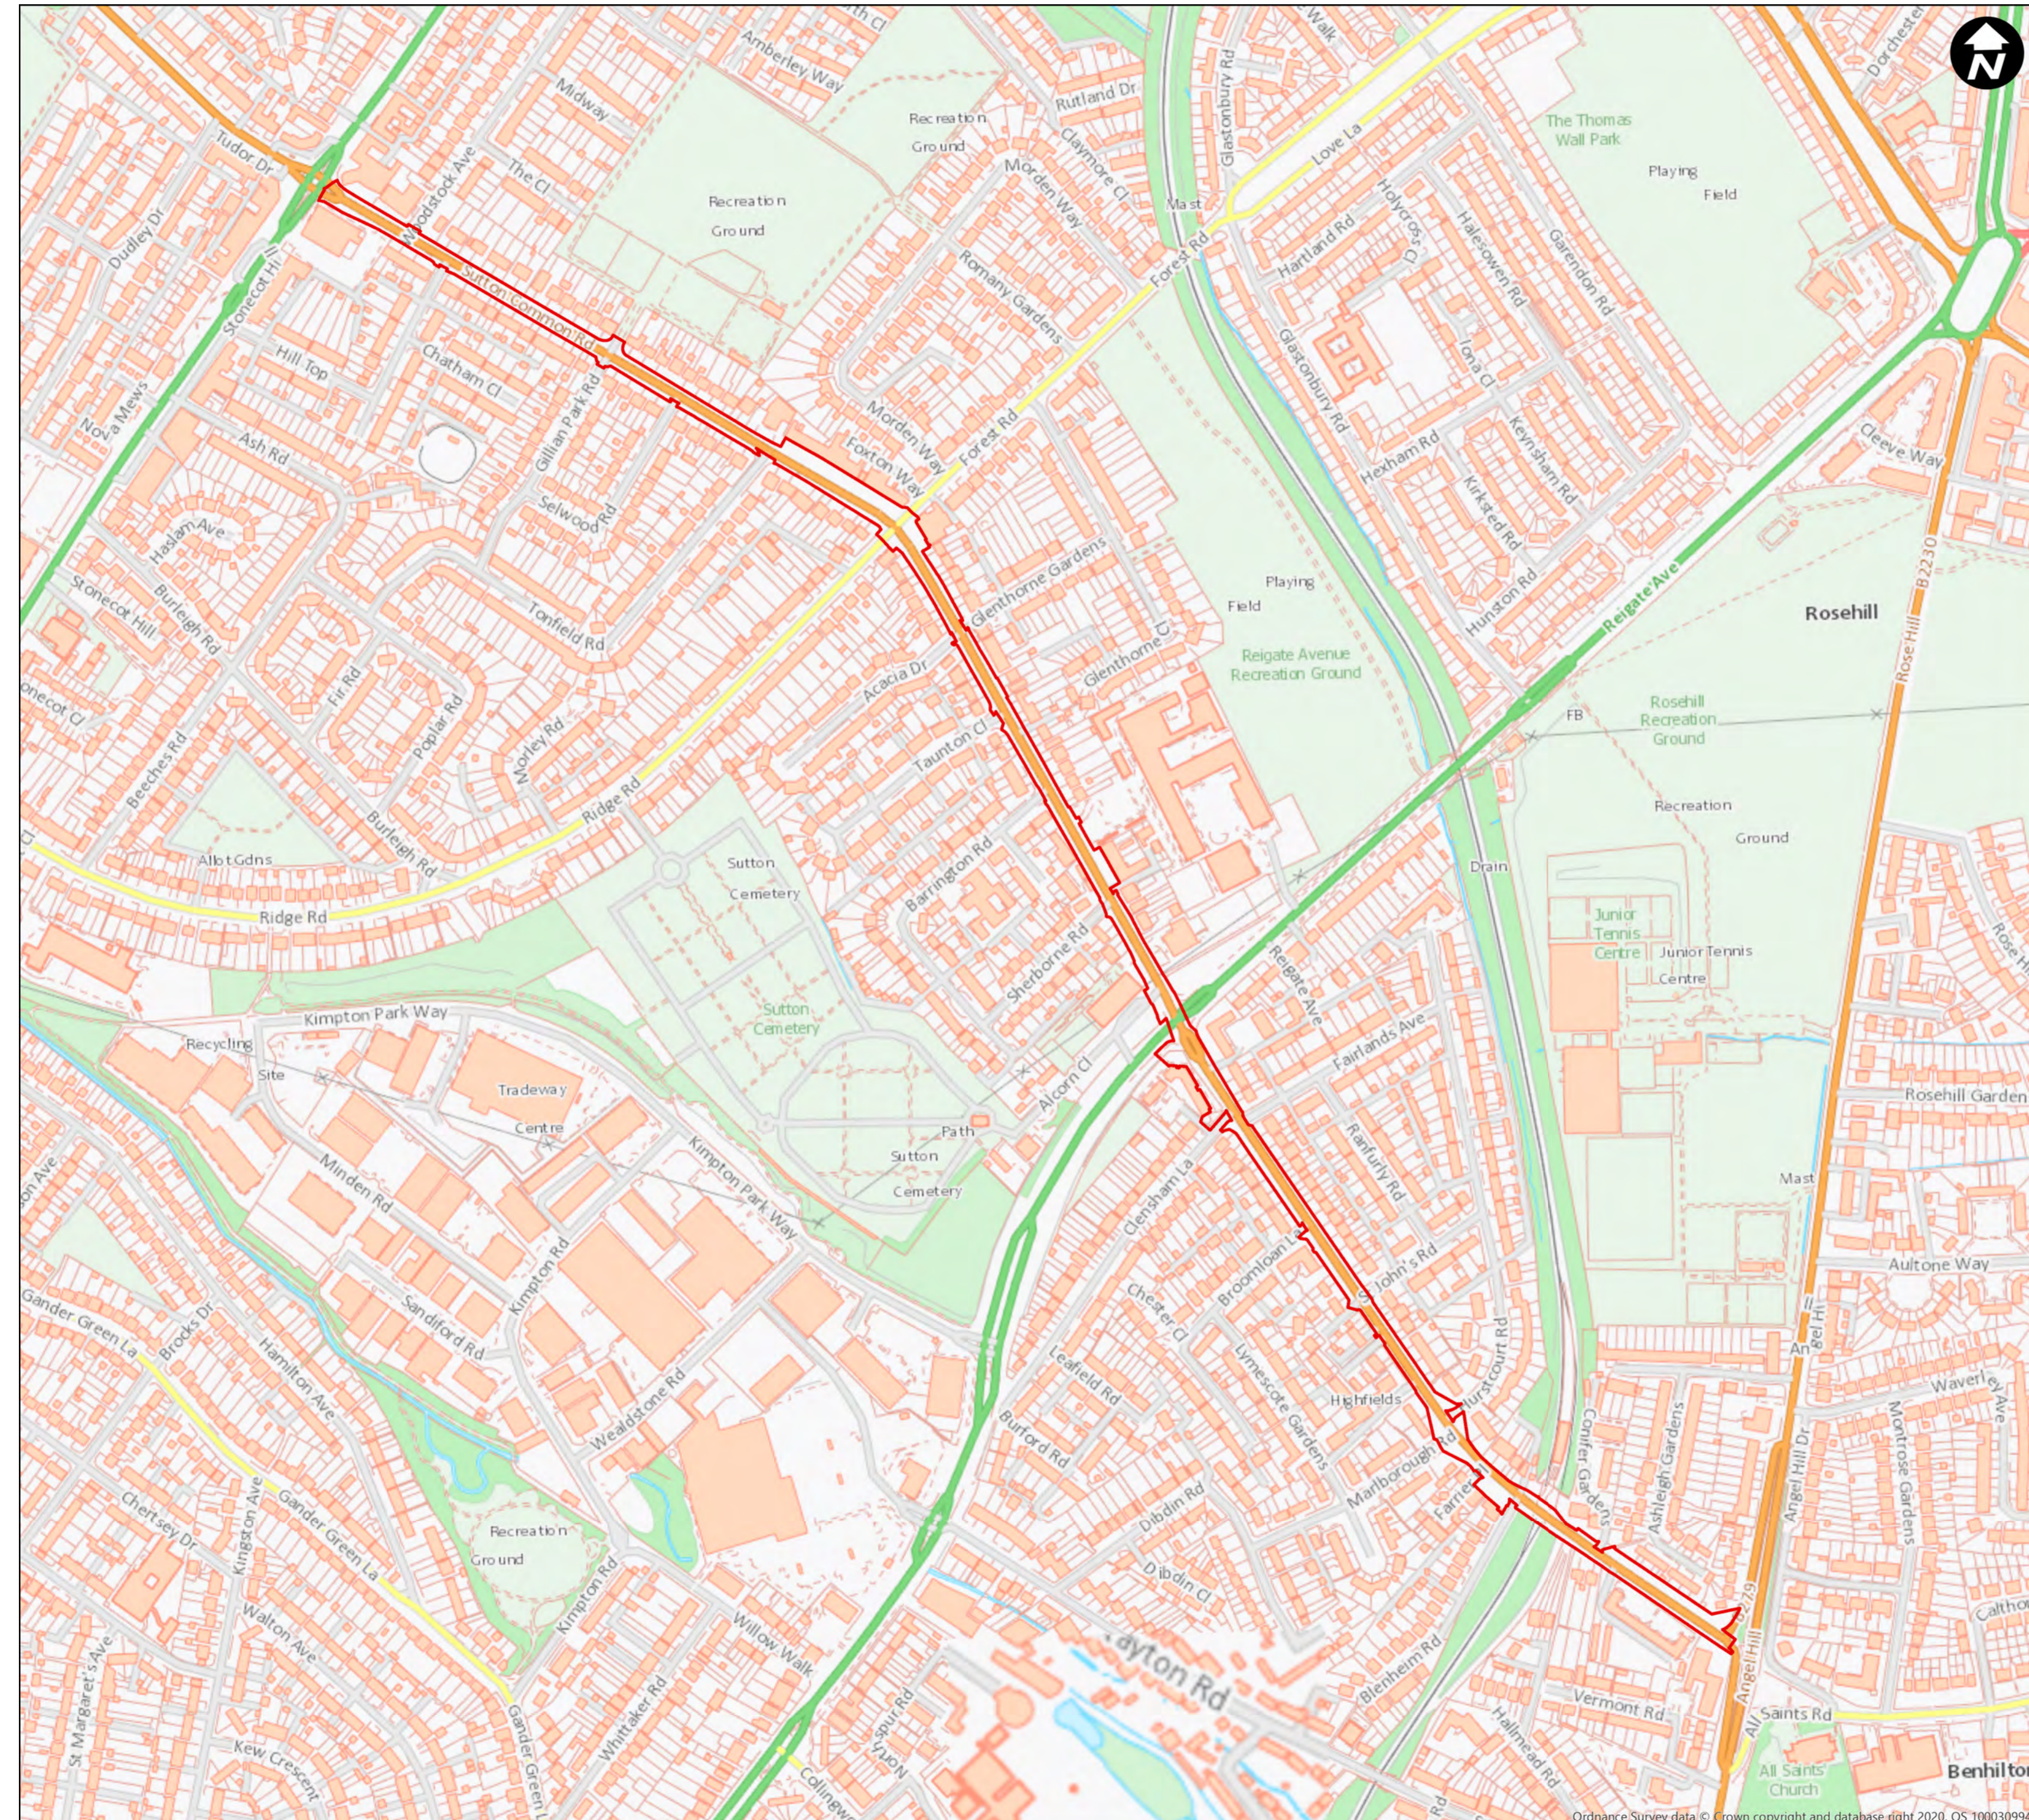

**LONDON BOROUGH OF SUTTON
(ALCOHOL CONSUMPTION IN PUBLIC PLACES)
(HAMILTON AVENUE RECREATION GROUND,
REIGATE AVENUE RECREATION GROUND,
RIDGE ROAD, RIDGE ROAD ALLOTMENTS,
SUTTON COMMON RECREATION GROUND,
AND SUTTON COMMON ROAD)
ORDER 2020 - ARTICLE 4**

**Plan No. 6
Sutton Common Road (B279)**

Created by Enabling & Emerging Tech
Data Management Team

Date Created: 06/10/2020

Copyright OS
This map is based upon Ordnance Survey material with permission of Ordnance Survey
on behalf of the controller of Her Majesty's Stationery Office © Crown Copyright.
Unauthorised reproduction infringes Crown copyright and may lead to prosecution or
civil proceedings. London Borough of Sutton 0100019262 (2020).