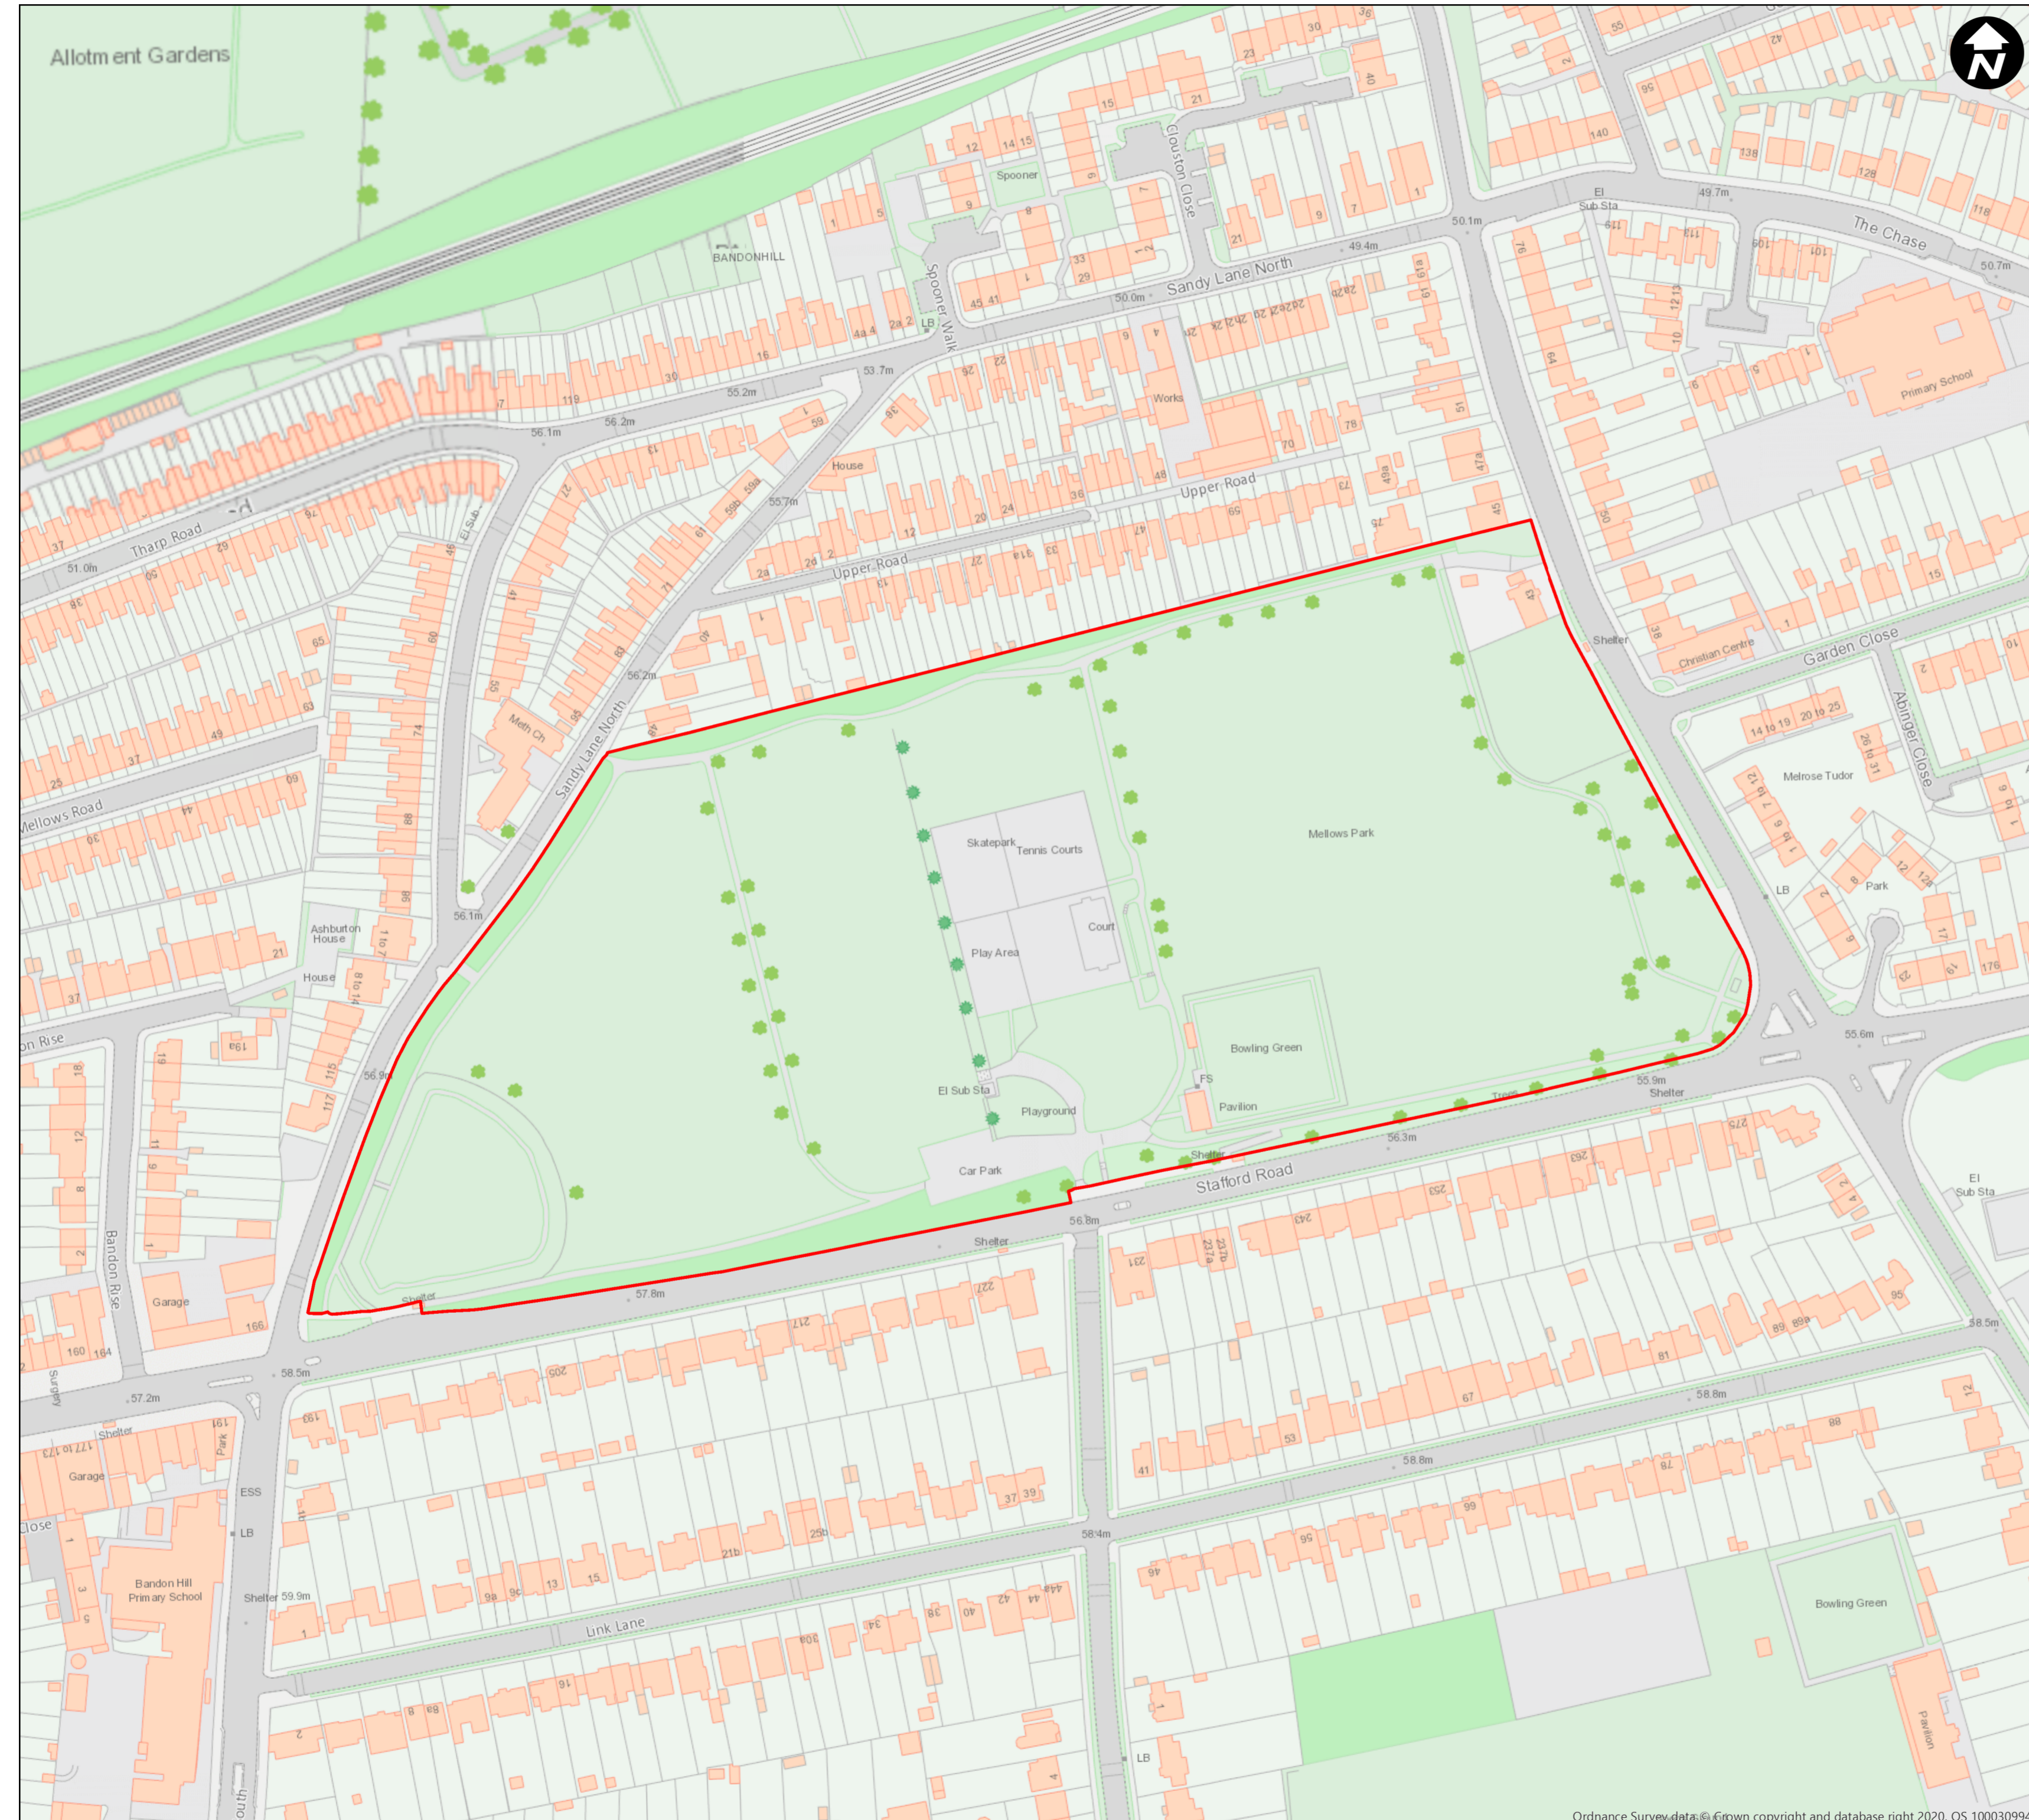

Allotment Gardens

**LONDON BOROUGH OF SUTTON
(ALCOHOL CONSUMPTION IN PUBLIC PLACES)
(MELLOWS PARK AND ROUNDSHAW ESTATE)
ORDER 2020 - ARTICLE 4**

**Plan No. 1
Mellows Park**

Created by Enabling & Emerging Tech
Data Management Team

Date Created: 06/10/2020

Copyright OS
This map is based upon Ordnance Survey material with permission of Ordnance Survey on behalf of the controller of Her Majesty's Stationery Office © Crown Copyright. Unauthorised reproduction infringes Crown copyright and may lead to prosecution or civil proceedings. London Borough of Sutton 0100019262 (2020).