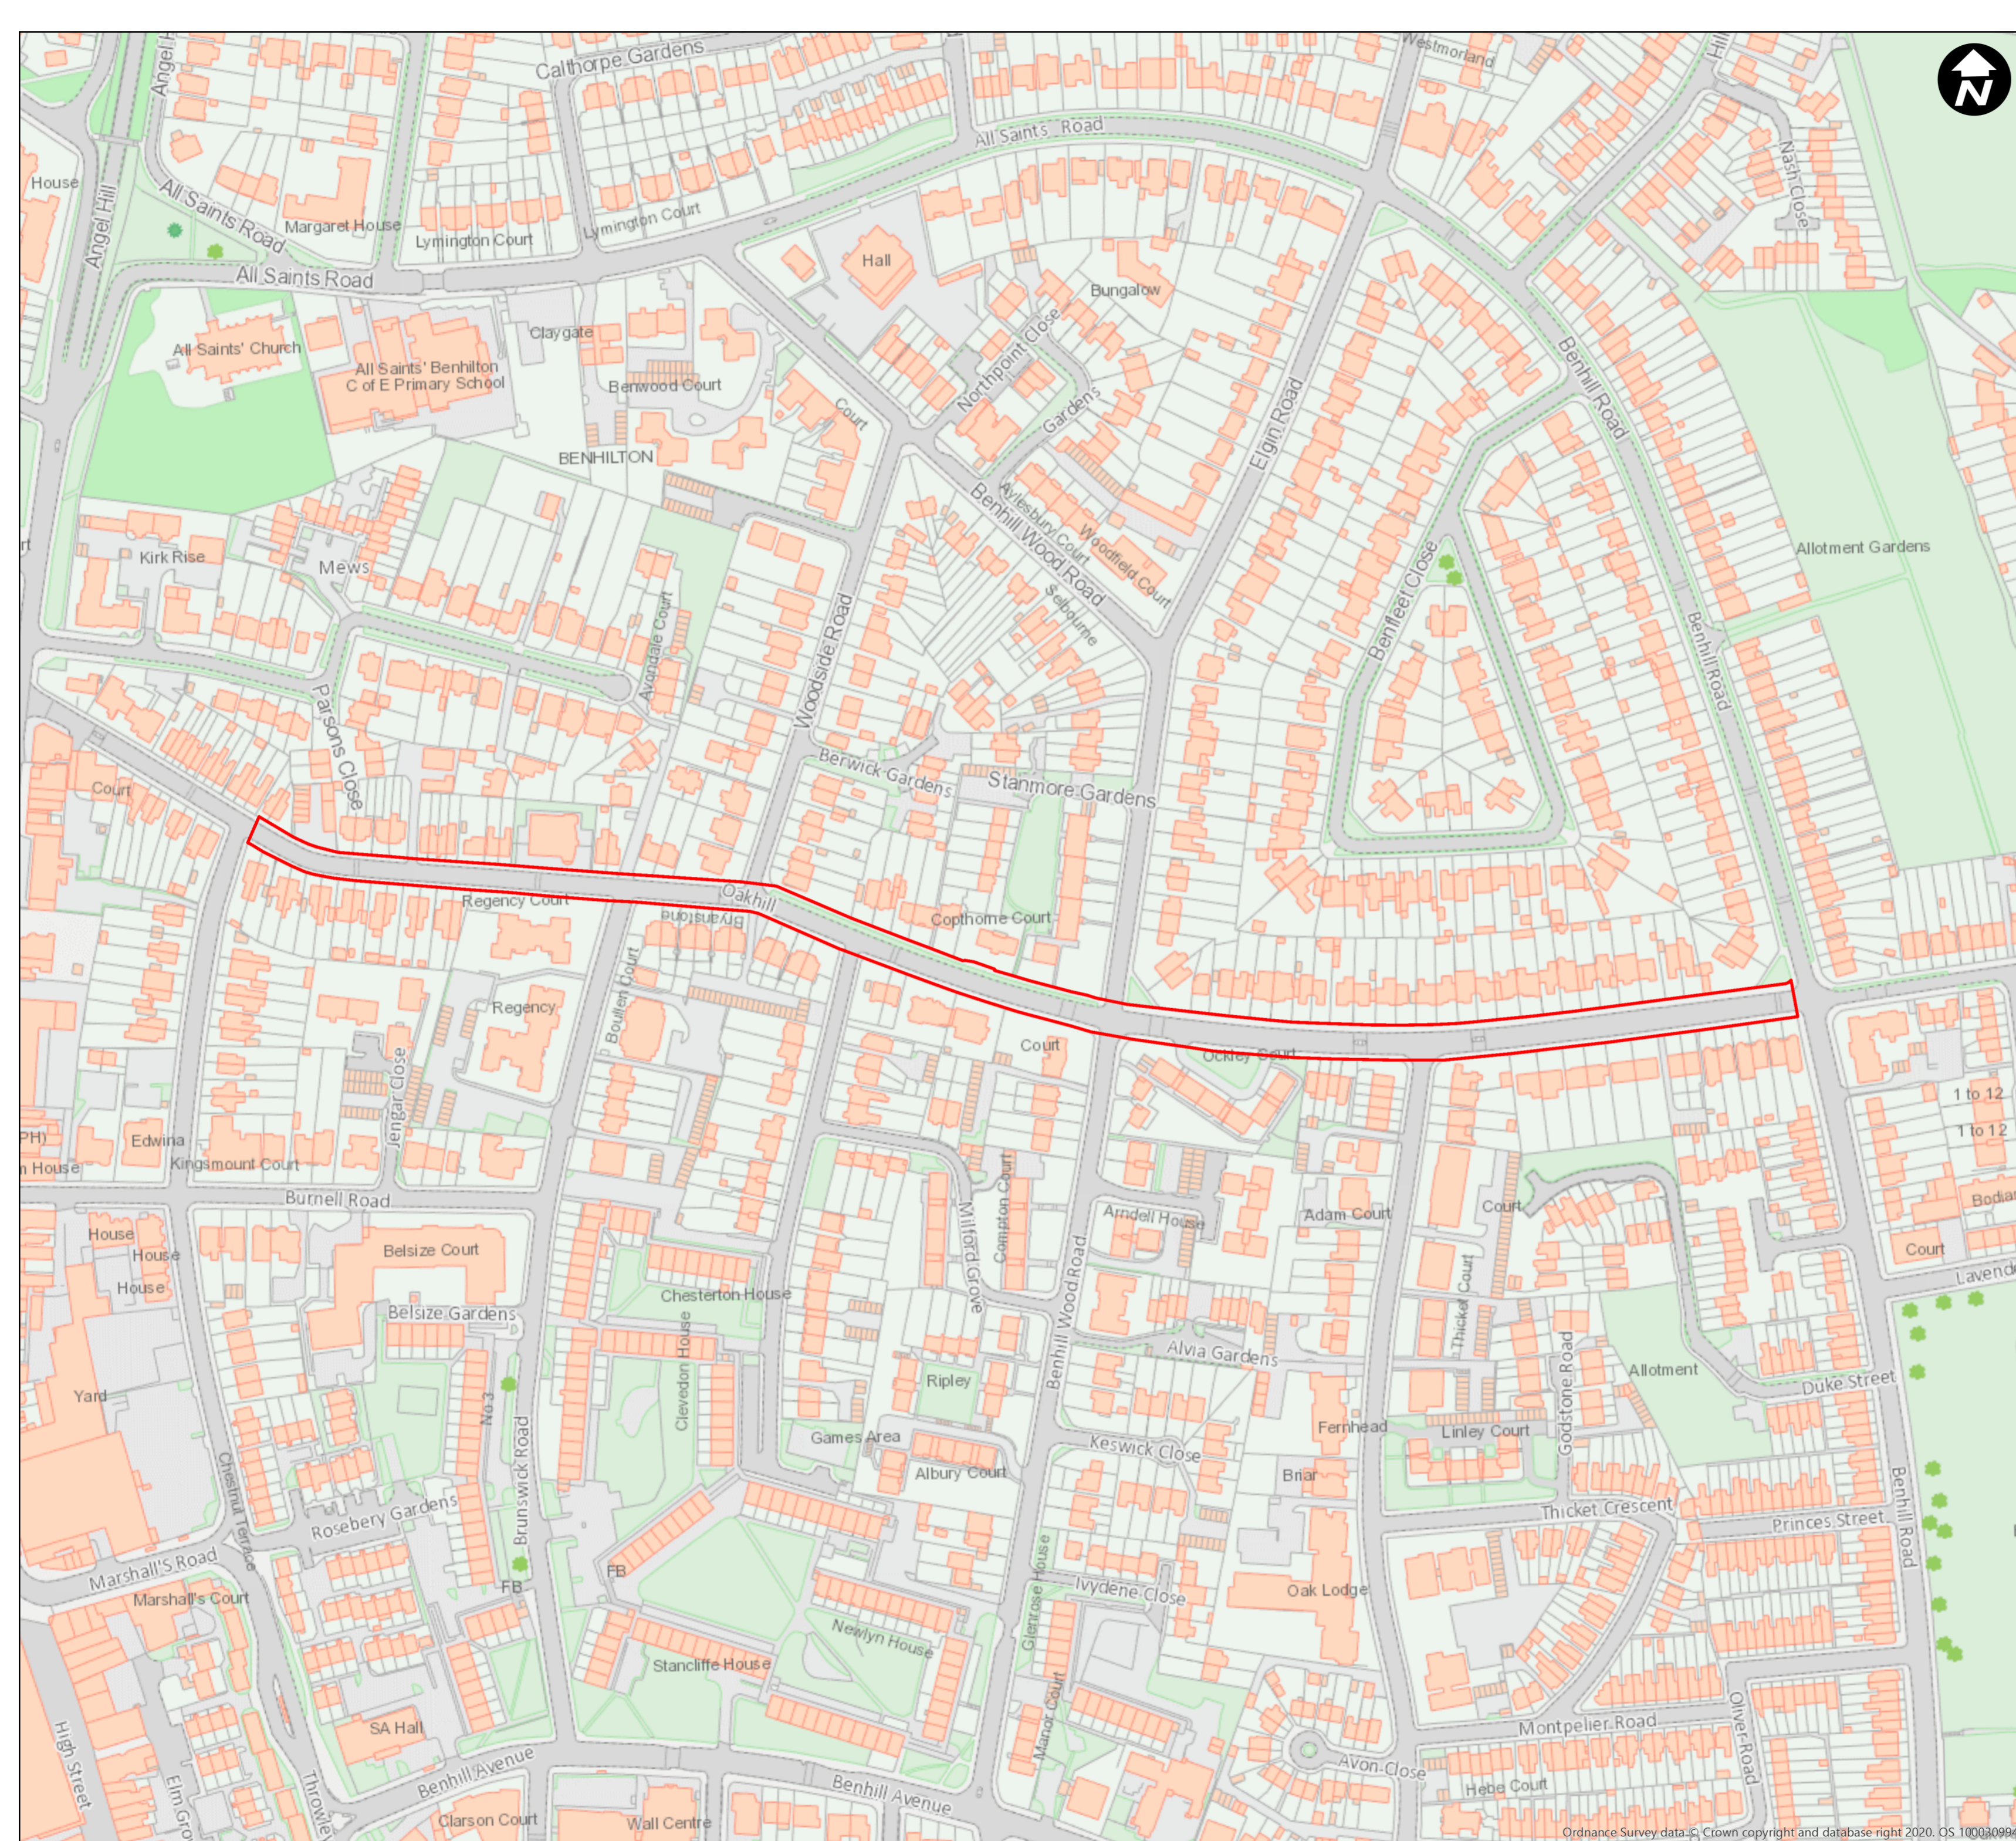

LONDON BOROUGH OF SUTTON
(ALCOHOL CONSUMPTION IN PUBLIC PLACES)
(OAKHILL ROAD, ROSEHILL PARK AND
ROSEHILL RECREATION GROUND)
ORDER 2020 - ARTICLE 4

Plan No. 1
Oakhill Road

Created by Enabling & Emerging Tech
Data Management Team

Date Created: 06/10/2020

Copyright OS
This map is based upon Ordnance Survey material with permission of Ordnance Survey
on behalf of the controller of Her Majesty's Stationery Office © Crown Copyright.
Unauthorised reproduction infringes Crown copyright and may lead to prosecution or
civil proceedings. London Borough of Sutton 0100019262 (2020).