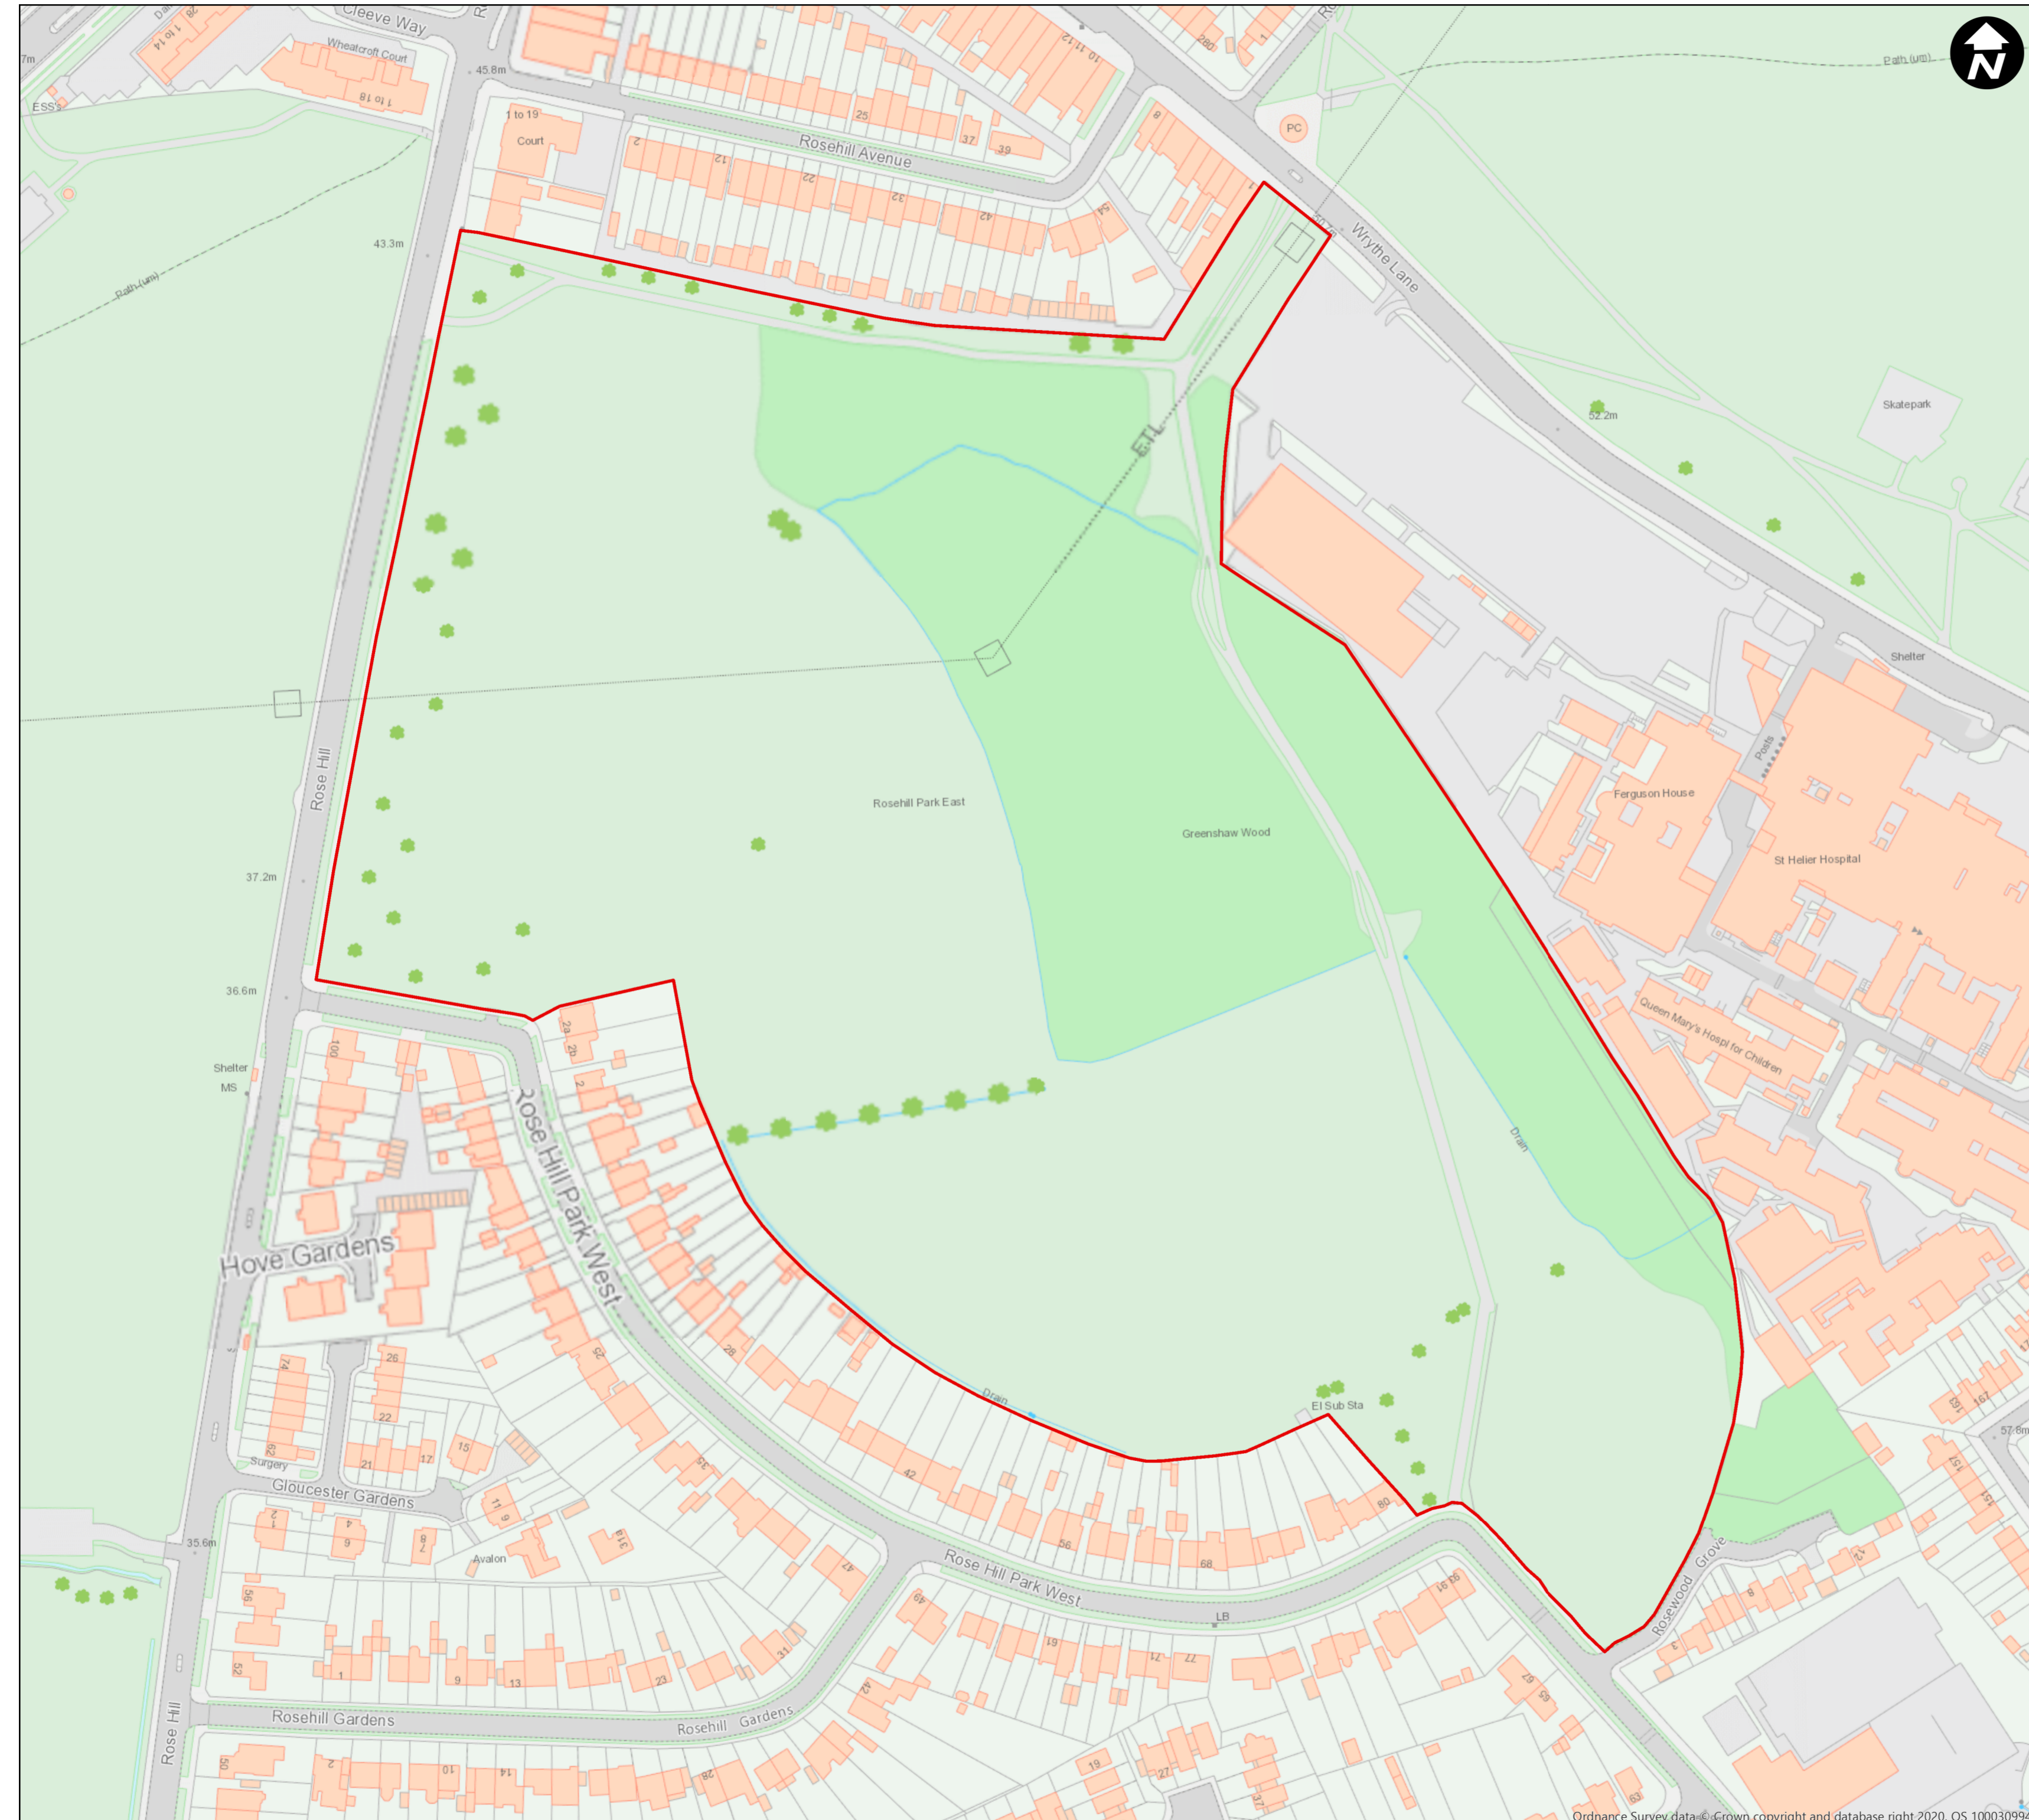

LONDON BOROUGH OF SUTTON
(ALCOHOL CONSUMPTION IN PUBLIC PLACES)
(OAKHILL ROAD, ROSEHILL PARK AND
ROSEHILL RECREATION GROUND)
ORDER 2020 - ARTICLE 4

Plan No. 2
Rosehill Park

Created by Enabling & Emerging Tech
Data Management Team

Date Created: 06/10/2020

Copyright OS
This map is based upon Ordnance Survey material with permission of Ordnance Survey
on behalf of the controller of Her Majesty's Stationery Office © Crown Copyright.
Unauthorised reproduction infringes Crown copyright and may lead to prosecution or
civil proceedings. London Borough of Sutton 0100019262 (2020).