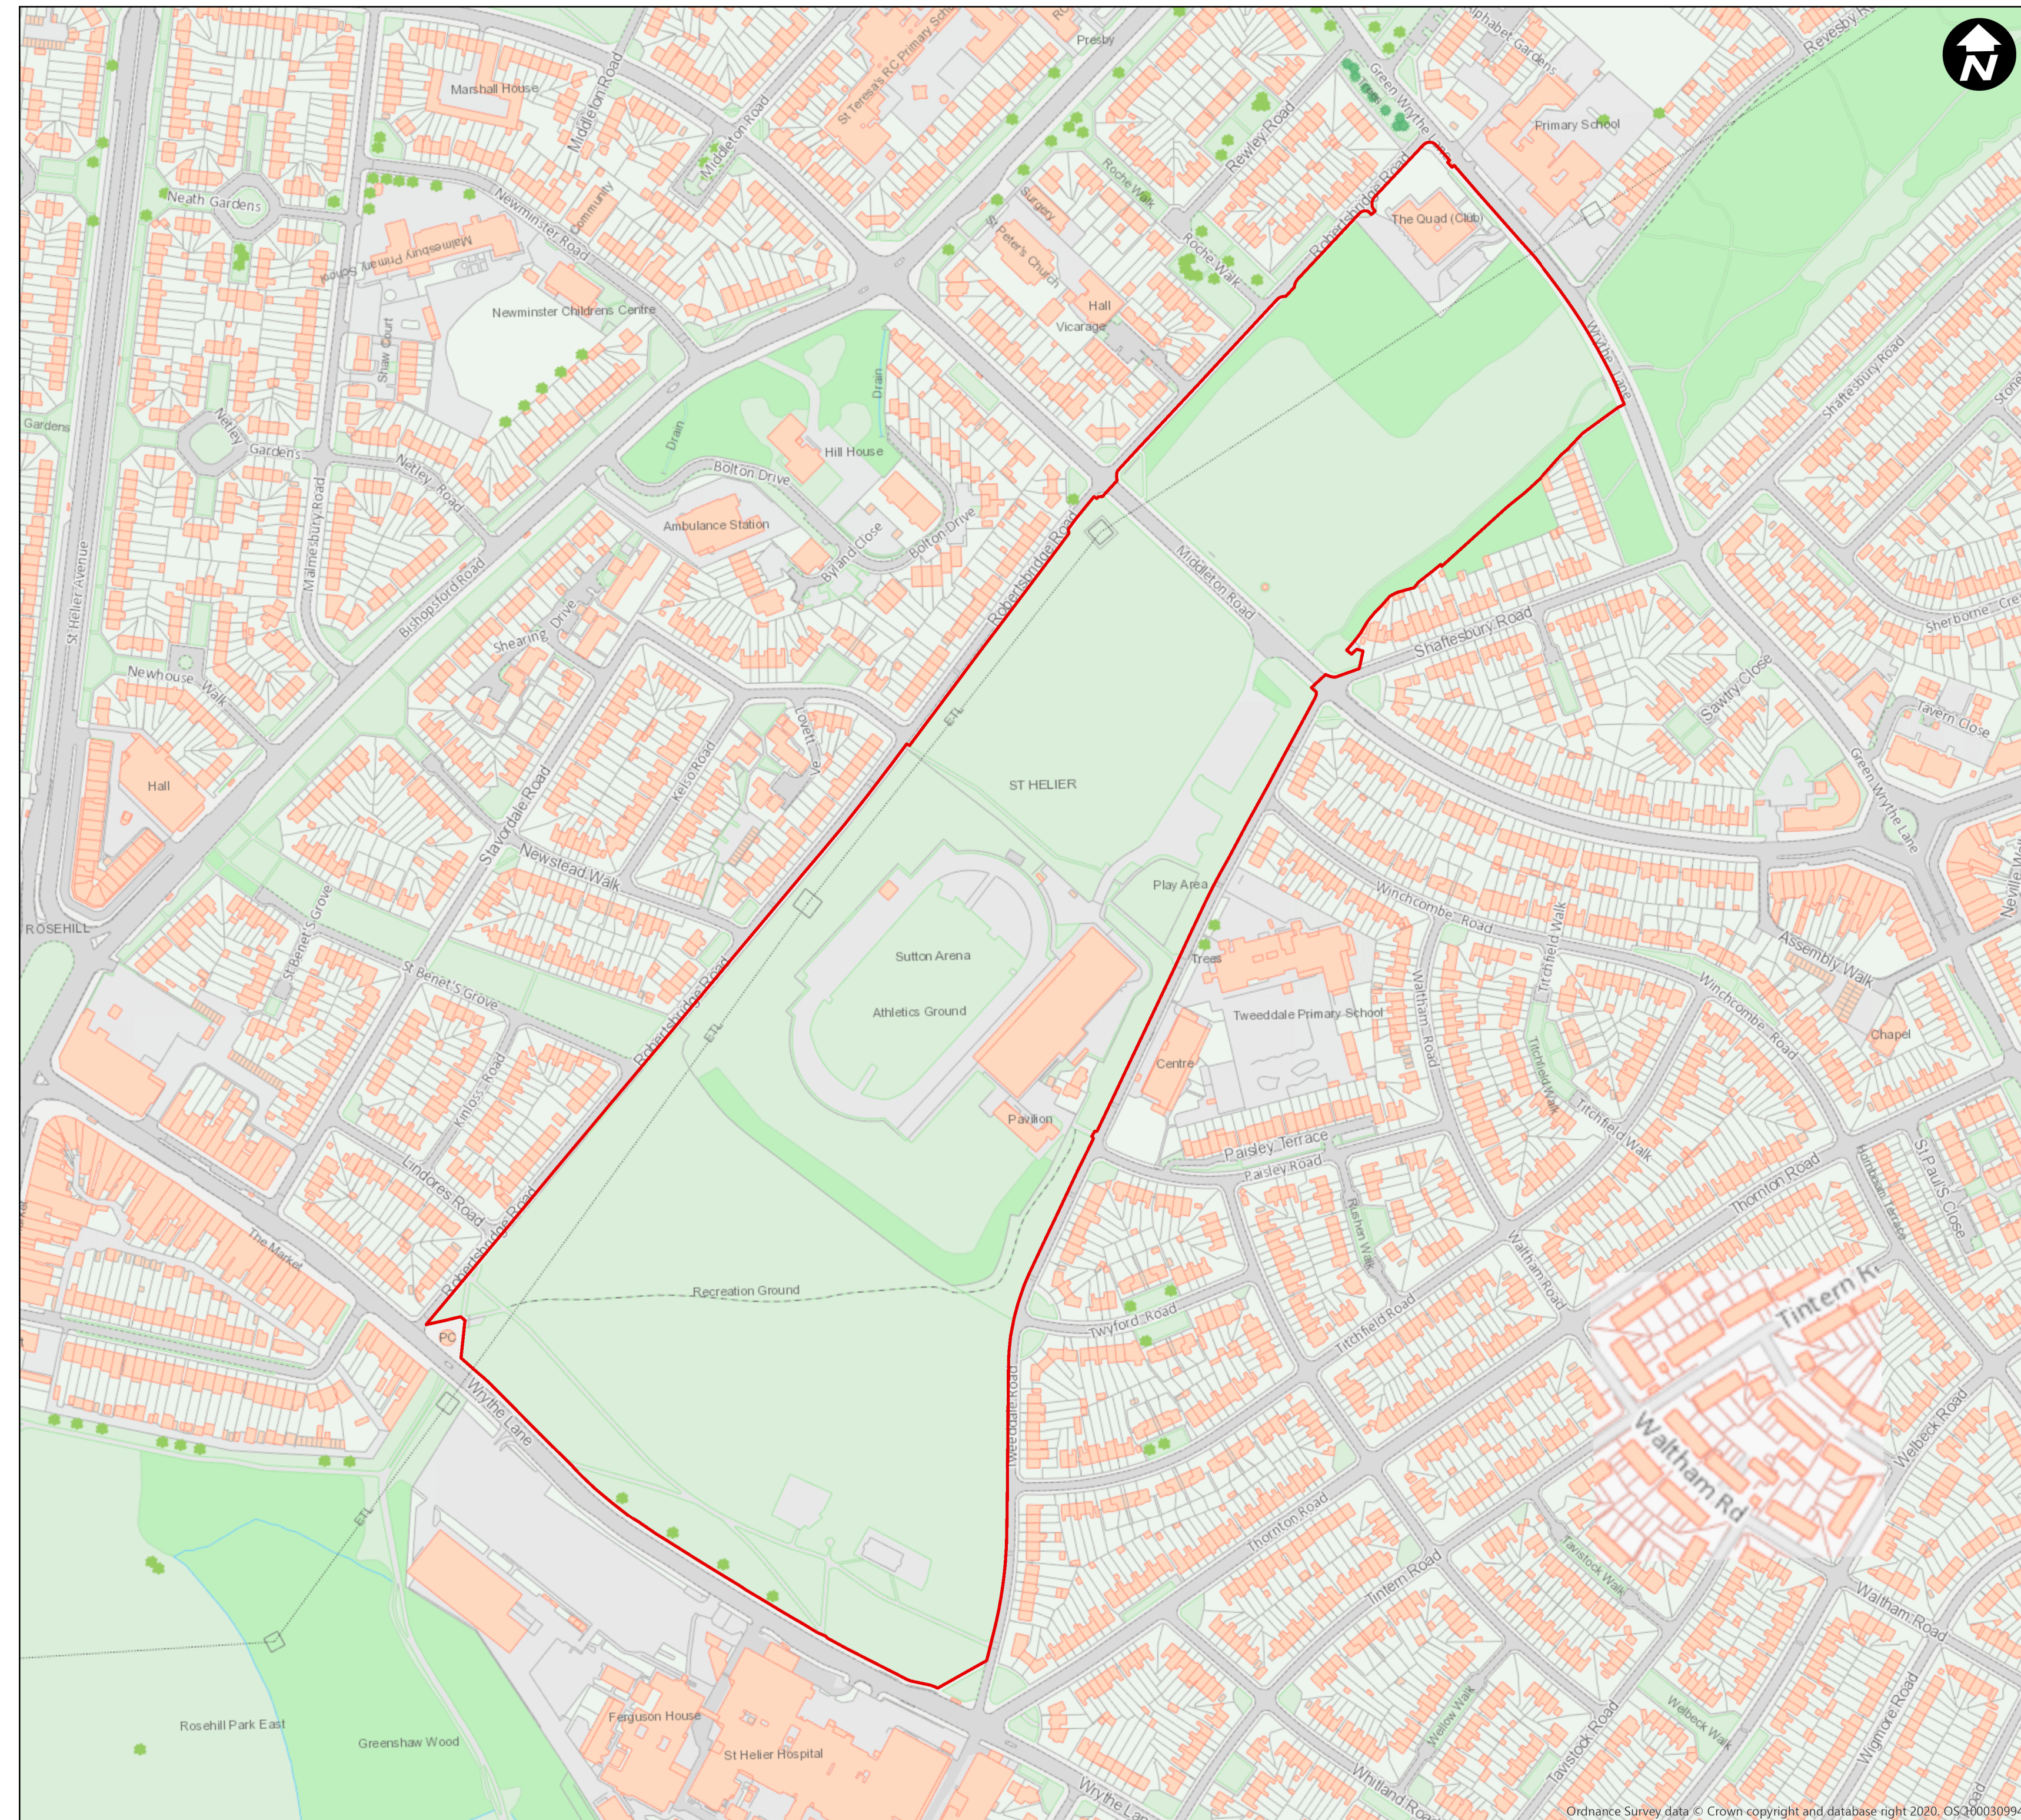

LONDON BOROUGH OF SUTTON
(ALCOHOL CONSUMPTION IN PUBLIC PLACES)
(ROSEHILL SHOPS, ST HELIER AVENUE,
ST HELIER OPEN SPACE, THOMAS WALL PARK,
AND WRYTHE LANE)
ORDER 2020 - ARTICLE 4

Plan No. 3
St. Helier Open Space

Created by Enabling & Emerging Tech
Data Management Team

Date Created: 06/10/2020

Copyright OS
This map is based upon Ordnance Survey material with permission of Ordnance Survey
on behalf of the controller of Her Majesty's Stationery Office © Crown Copyright.
Unauthorised reproduction infringes Crown copyright and may lead to prosecution or
civil proceedings. London Borough of Sutton 0100019262 (2020).