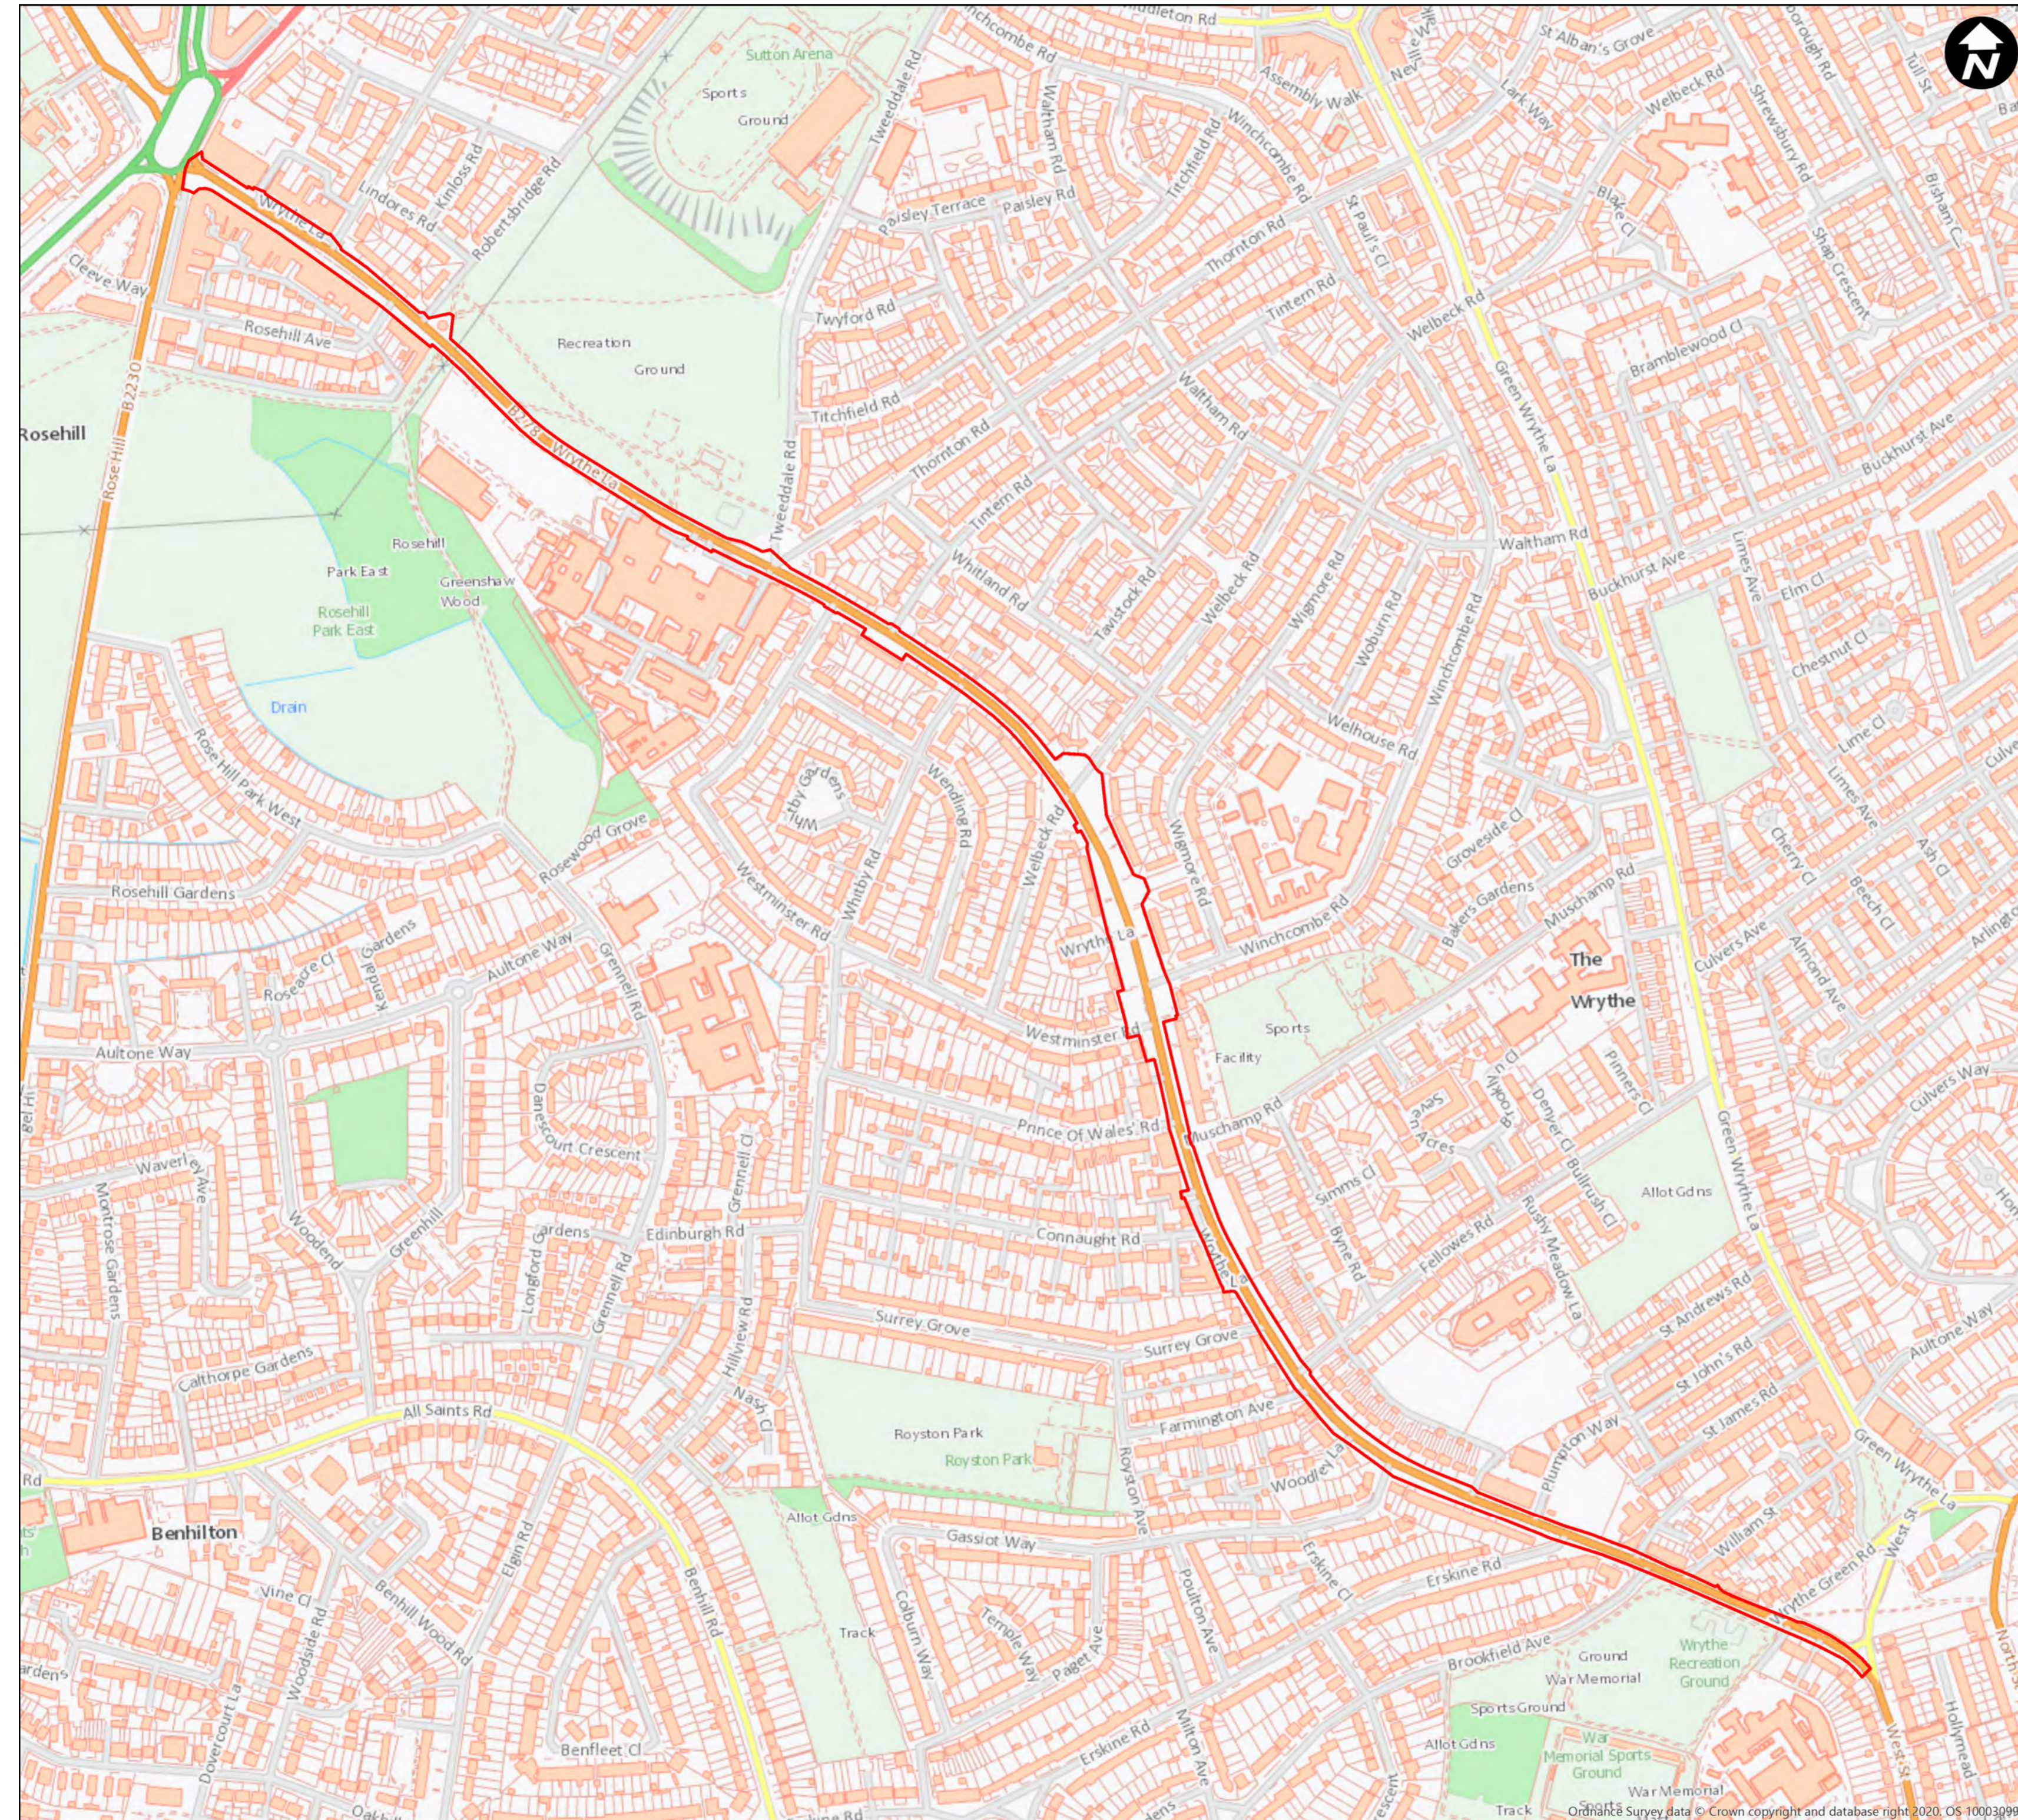

LONDON BOROUGH OF SUTTON
(ALCOHOL CONSUMPTION IN PUBLIC PLACES)
(ROSEHILL SHOPS, ST HELIER AVENUE,
ST HELIER OPEN SPACE, THOMAS WALL PARK,
AND WRYTHE LANE)
ORDER 2020 - ARTICLE 4

Plan No. 5
Wrythe Lane

Created by Enabling & Emerging Tech
Data Management Team

Date Created: 06/10/2020

Copyright OS
This map is based upon Ordnance Survey material with permission of Ordnance Survey on behalf of the controller of Her Majesty's Stationery Office © Crown Copyright. Unauthorised reproduction infringes Crown copyright and may lead to prosecution or civil proceedings. London Borough of Sutton 0100019262 (2020).