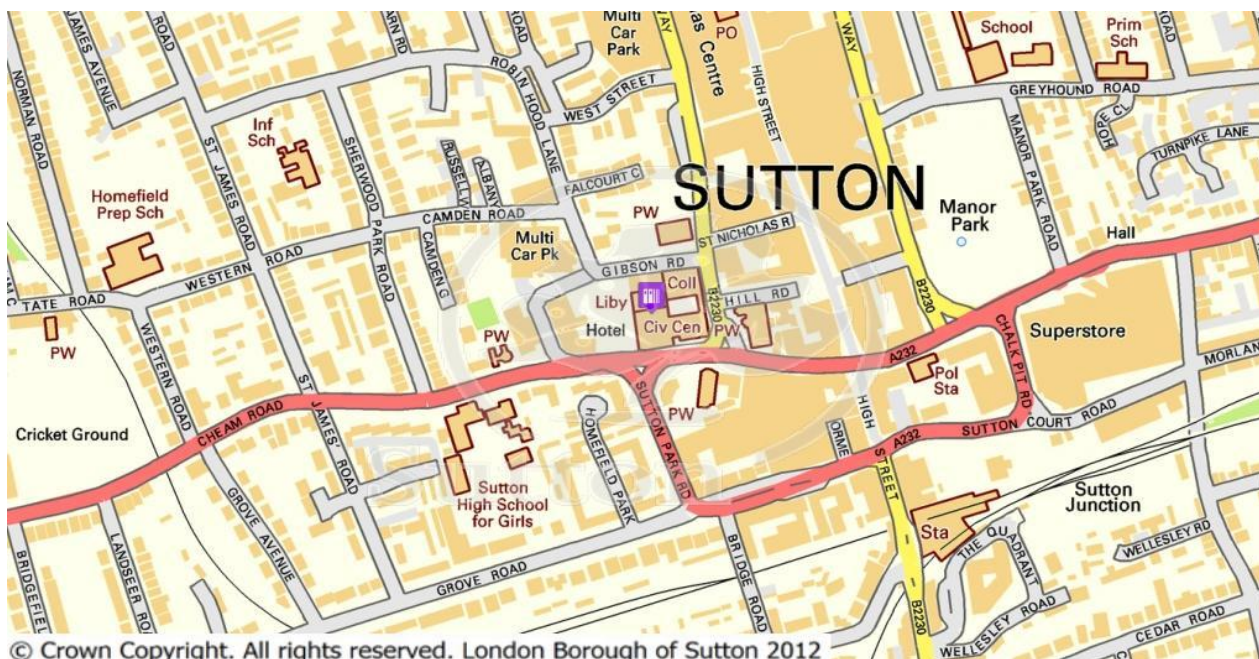

## Early Years and Childcare Resource Centre, Sutton Library, St Nicholas Way, Sutton, SM1 1EA

**Nearest Train Station:** Sutton Rail Station – 0.2 miles