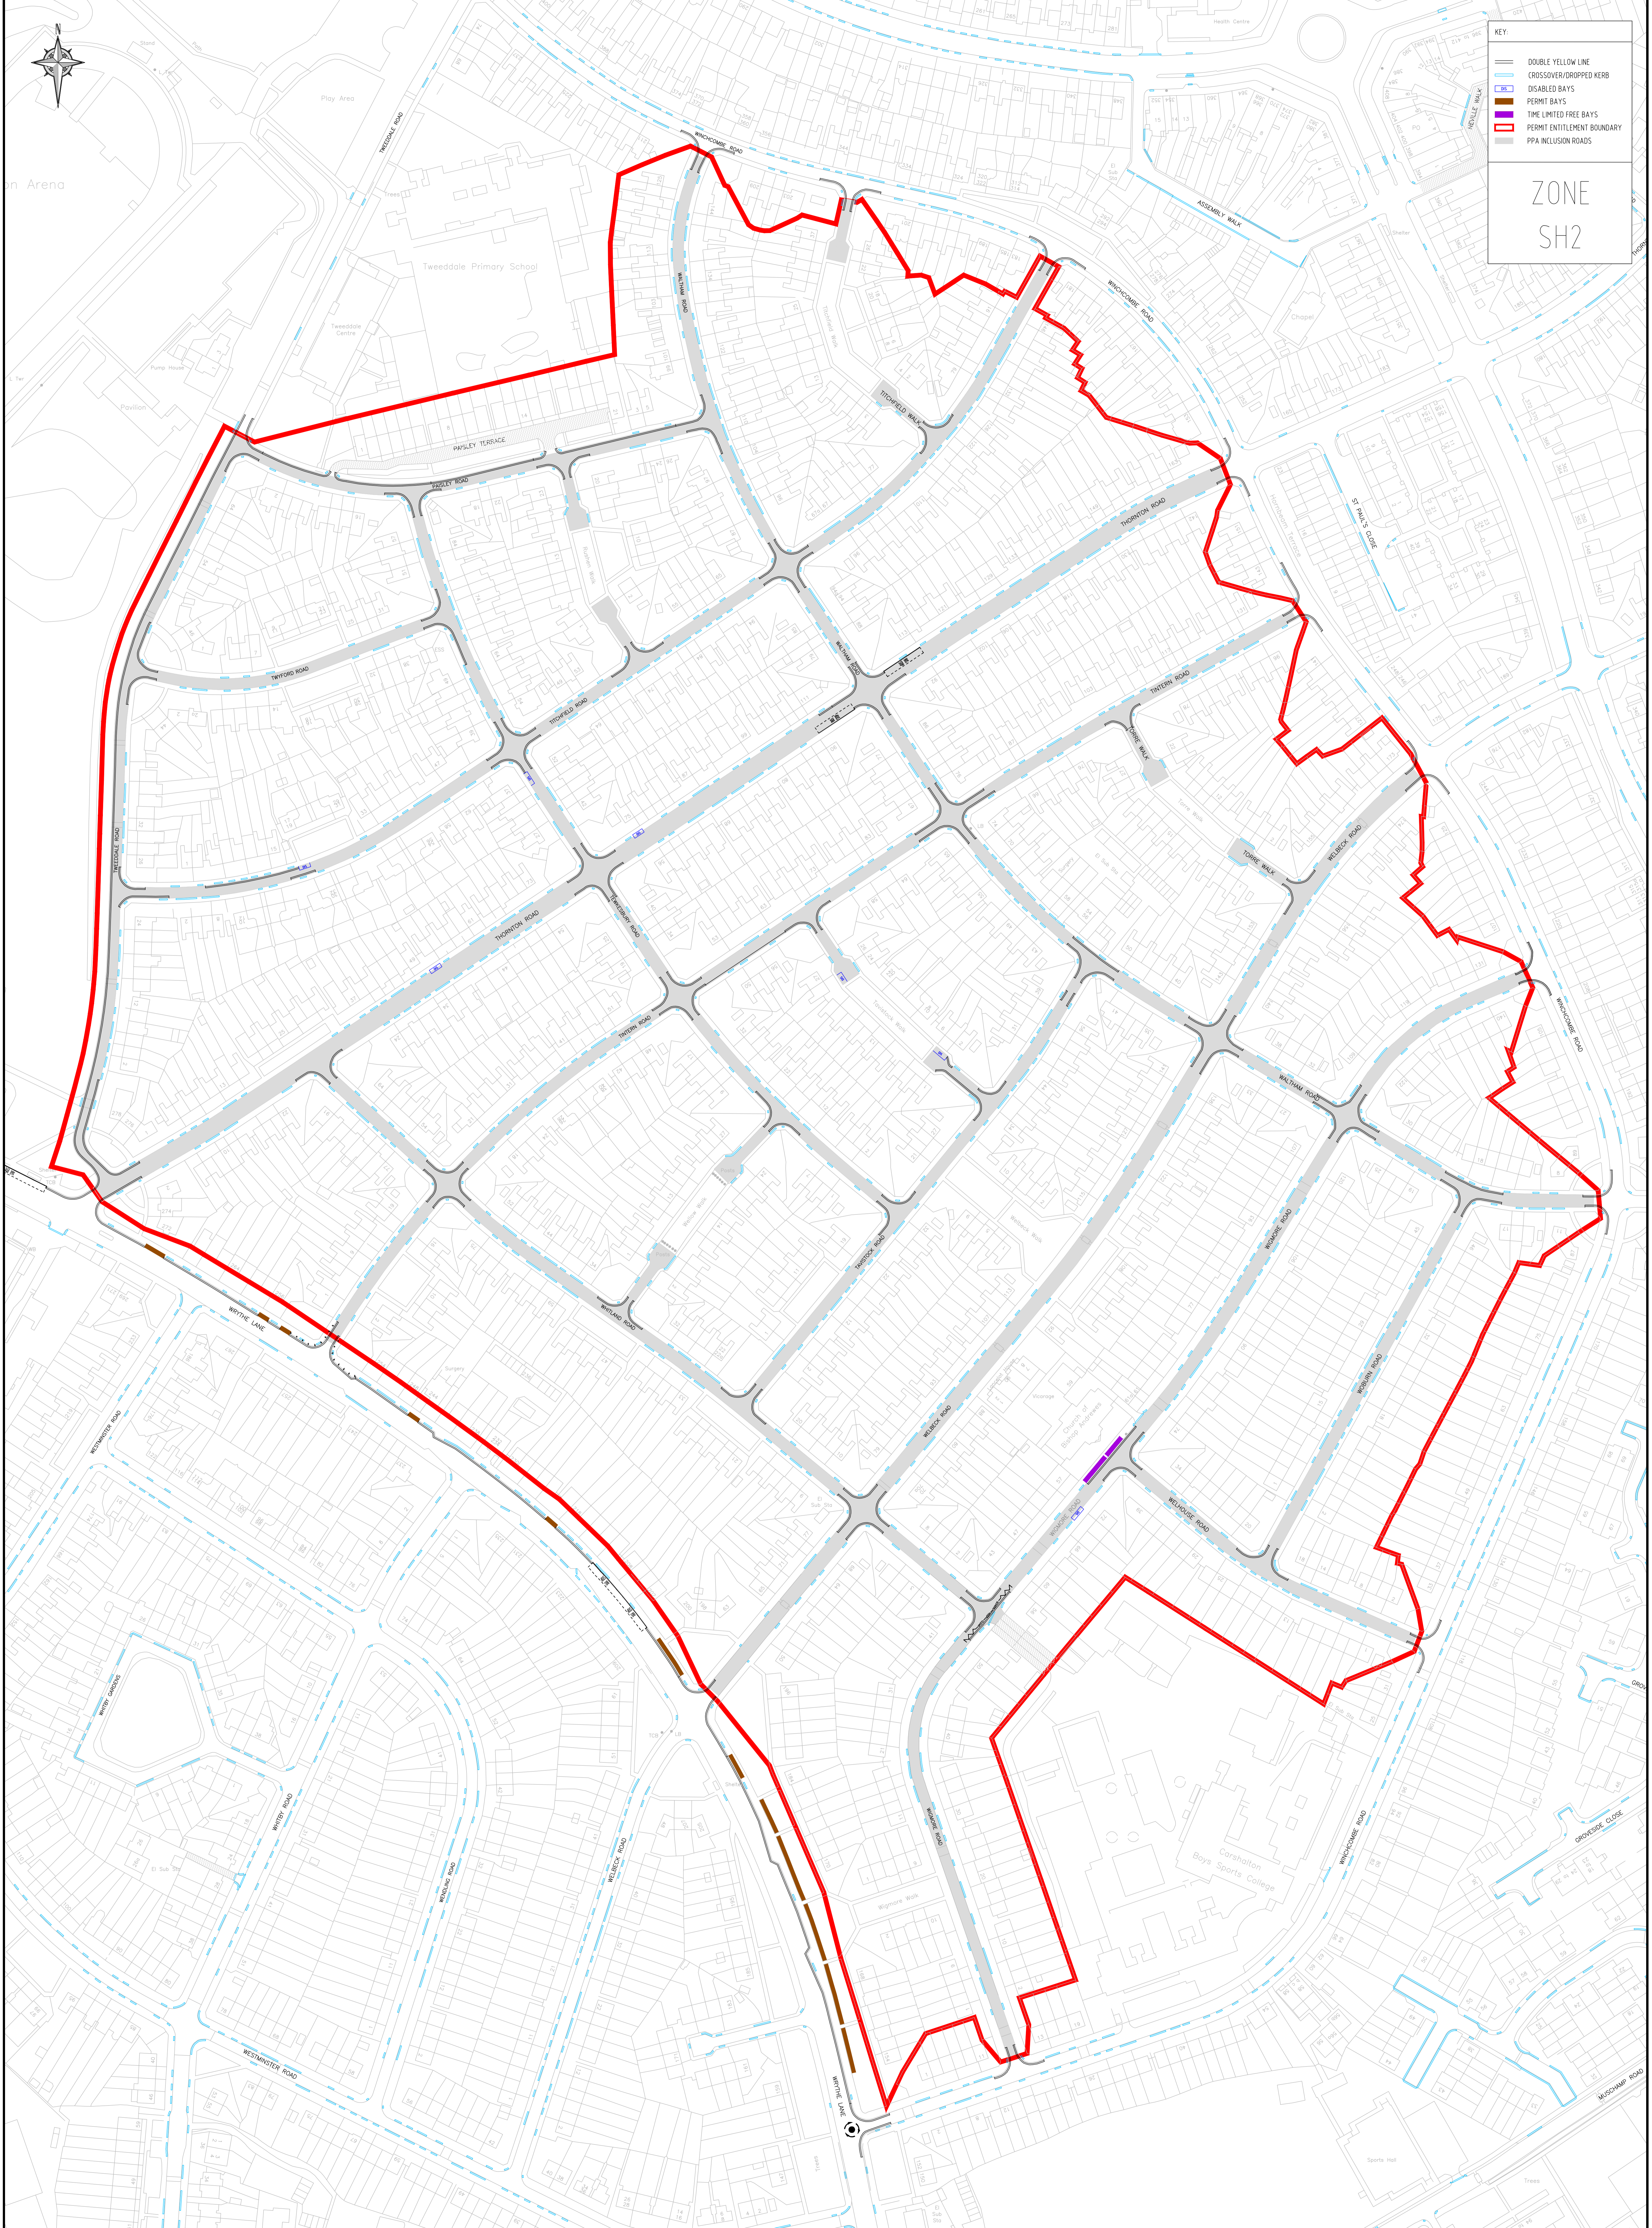

KEY:

- DOUBLE YELLOW LINE
- CROSSOVER/DROPPED KERB
- DISABLED BAYS
- PERMIT BAYS
- TIME LIMITED FREE BAYS
- PERMIT ENTITLEMENT BOUNDARY
- PPA INCLUSION ROADS

ZONE
SH2

BASED UPON THE ORDNANCE SURVEY MAPPING WITH THE PERMISSION OF THE CONTROLLER OF HER MAJESTY'S STATIONERY OFFICE. © CROWN COPYRIGHT. UNAUTHORISED REPRODUCTION INFRINGES CROWN COPYRIGHT AND MAY LEAD TO PROSECUTION OR CIVIL PROCEEDINGS. L.B. SUTTON 100008655X 2020

ZONE (SH2) - PERMIT PARKING AREA (PPA)

OPERATIONAL - MON-FRI, 8AM-6PM.

THORNTON ROAD AREA