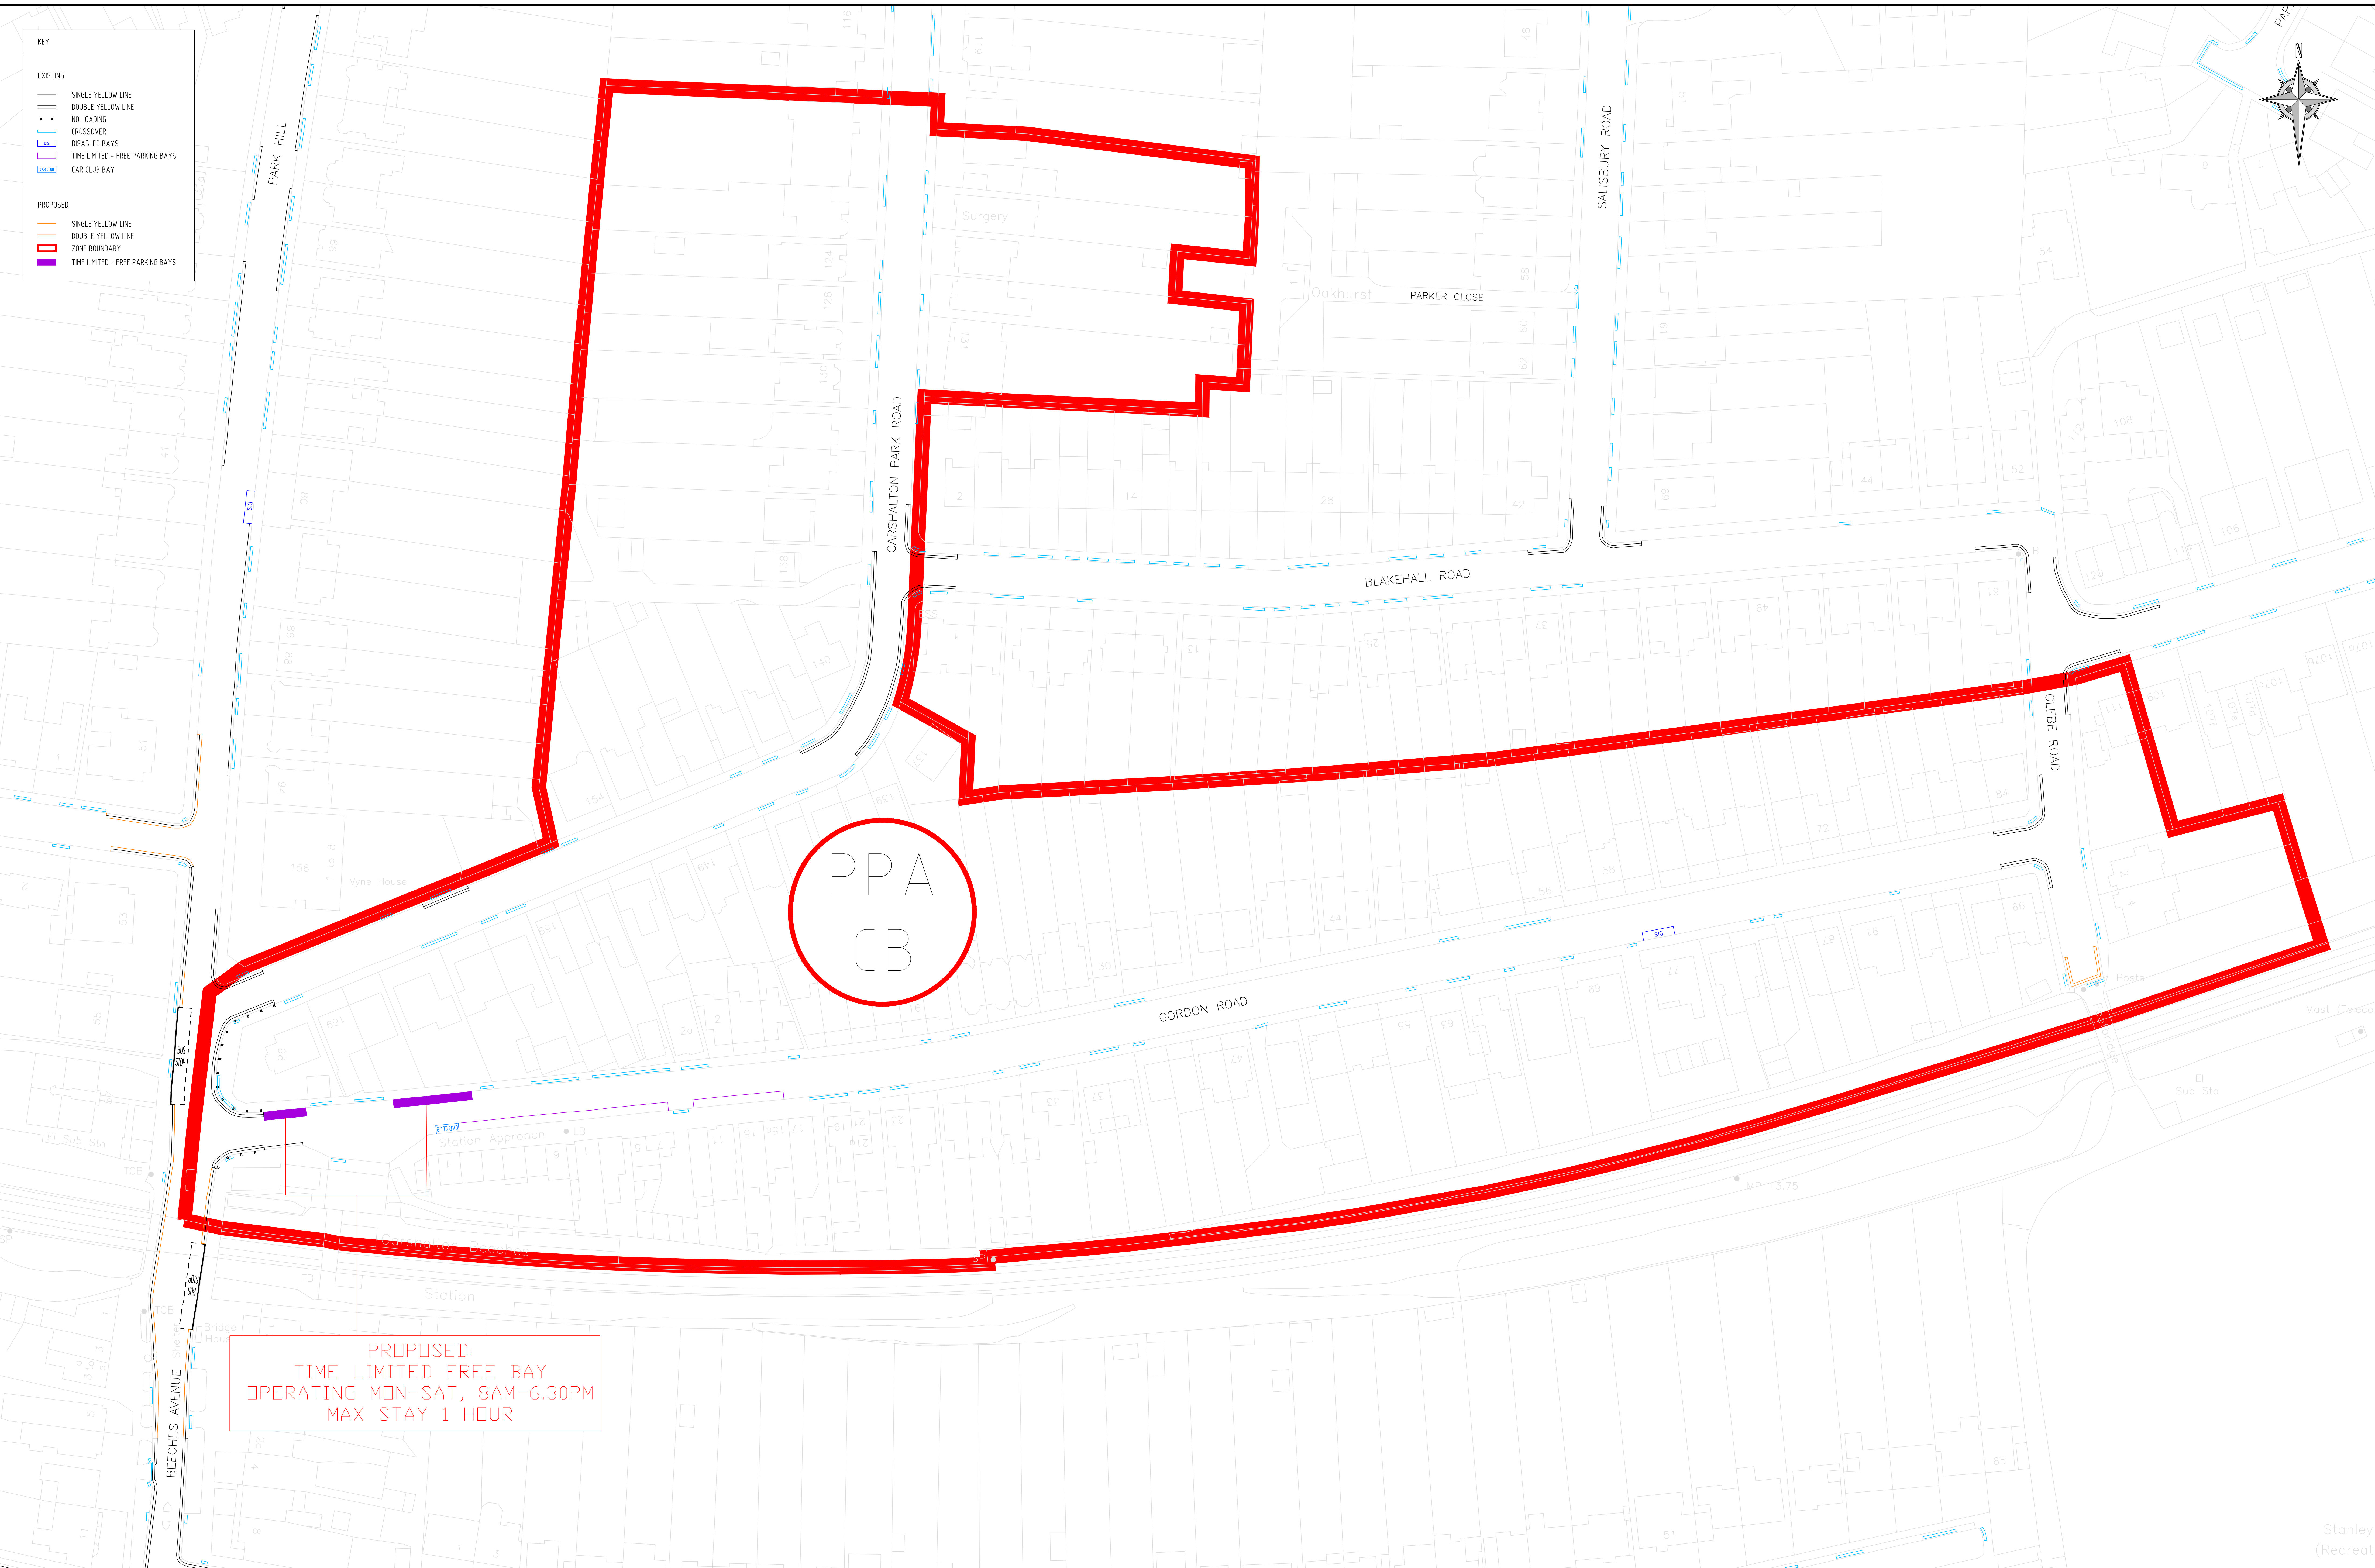

KEY:	
<b>EXISTING</b>	
	SINGLE YELLOW LINE
	DOUBLE YELLOW LINE
	NO LOADING
	CROSSOVER
	DISABLED BAYS
	TIME LIMITED - FREE PARKING BAYS
	CAR CLUB BAY
<b>PROPOSED</b>	
	SINGLE YELLOW LINE
	DOUBLE YELLOW LINE
	ZONE BOUNDARY
	TIME LIMITED - FREE PARKING BAYS

PROPOSED:  
 TIME LIMITED FREE BAY  
 OPERATING MON-SAT, 8AM-6.30PM  
 MAX STAY 1 HOUR

PROPOSED: PERMIT PARKING AREA (PPA)

CARSHALTON BEECHES - ZONE CB

GORDON ROAD AREA

BASED UPON THE ORDNANCE SURVEY MAPPING WITH THE PERMISSION OF THE CONTROLLER OF HER MAJESTY'S STATIONERY OFFICE. © CROWN COPYRIGHT. UNAUTHORISED REPRODUCTION INFRINGES CROWN COPYRIGHT AND MAY LEAD TO PROSECUTION OR CIVIL PROCEEDINGS. L.B. SUTTON 100008655X 2019