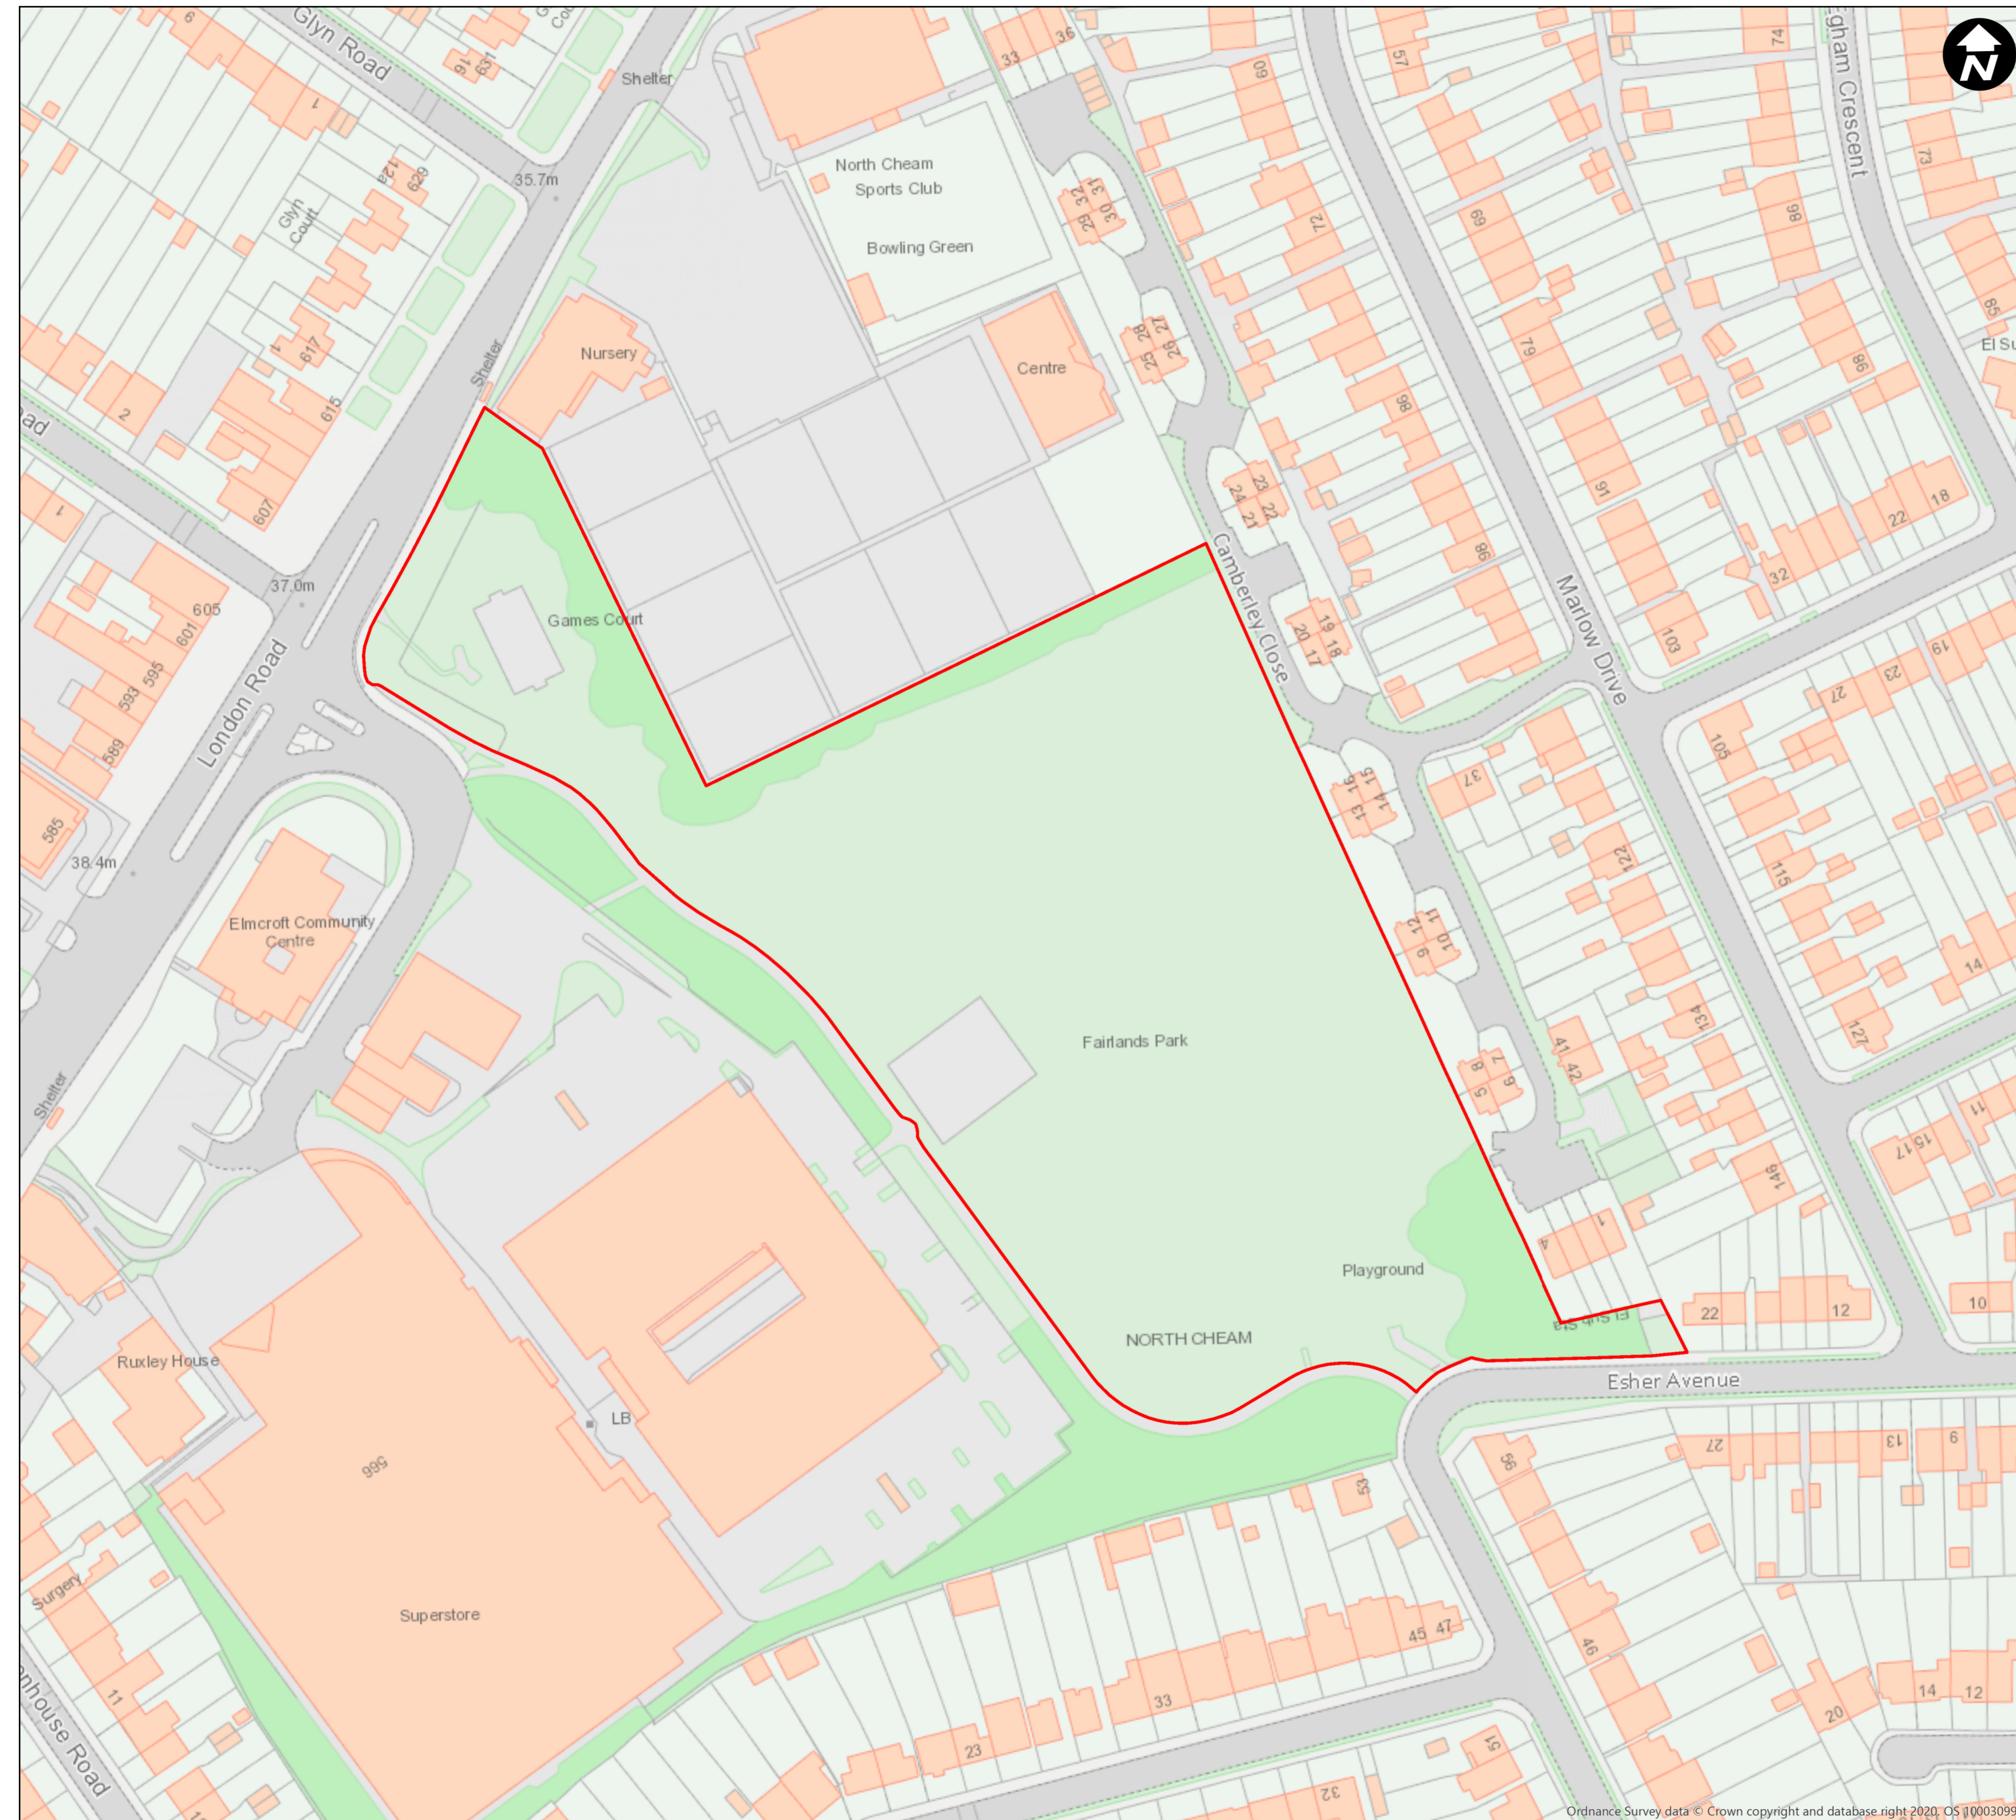

LONDON BOROUGH OF SUTTON
(ALCOHOL CONSUMPTION IN PUBLIC PLACES)
(BUXTON CRESCENT, CHURCH HILL ROAD,
CUDDINGTON RECREATION GROUND, ESHER
AVENUE, FAIRLANDS PARK, LONDON ROAD
& WRAYFIELD ROAD)
ORDER 2020 - ARTICLE 4

Plan No. 5
Fairlands Park

Created by Enabling & Emerging Tech
Data Management Team

Date Created: 06/10/2020

Copyright OS
This map is based upon Ordnance Survey material with permission of Ordnance Survey
on behalf of the controller of Her Majesty's Stationery Office © Crown Copyright.
Unauthorised reproduction infringes Crown copyright and may lead to prosecution or
civil proceedings. London Borough of Sutton 0100019262 (2020).