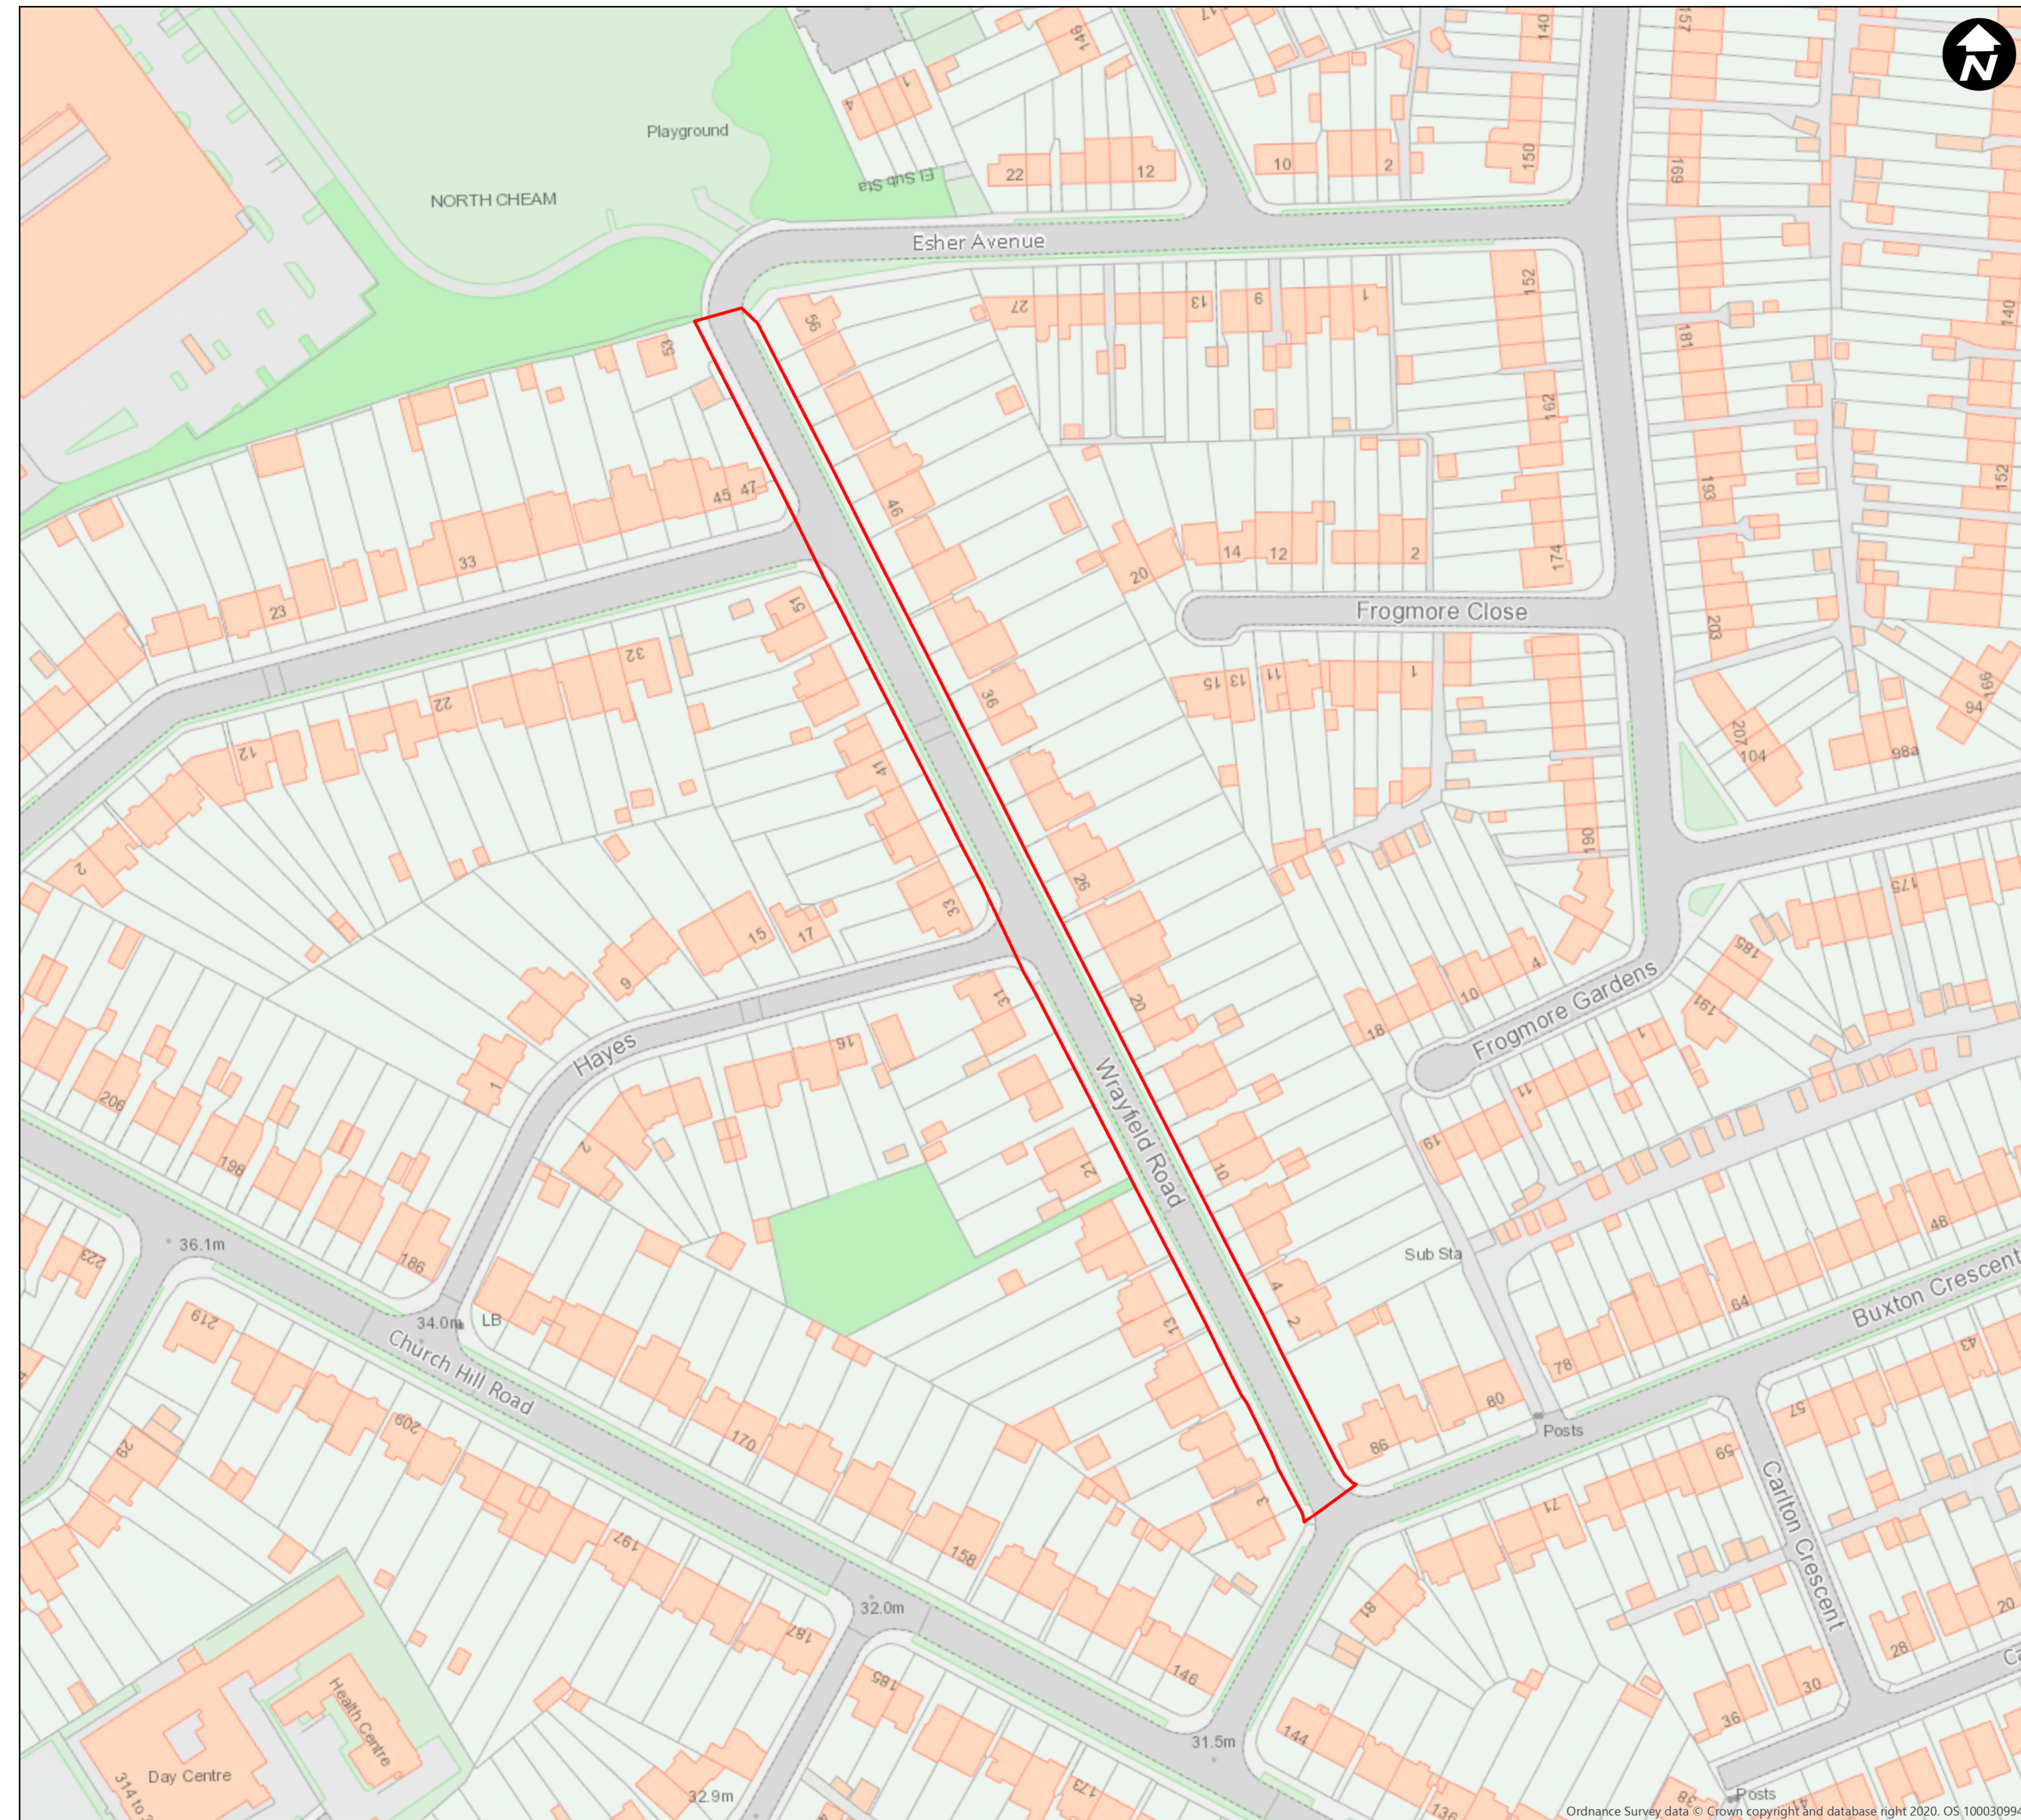

LONDON BOROUGH OF SUTTON
(ALCOHOL CONSUMPTION IN PUBLIC PLACES)
(BUXTON CRESCENT, CHURCH HILL ROAD,
CUDDINGTON RECREATION GROUND, ESHER
AVENUE, FAIRLANDS PARK, LONDON ROAD
& WRAYFIELD ROAD)
ORDER 2020 - ARTICLE 4

Plan No. 7
Wrayfield Road

Created by Enabling & Emerging Tech
Data Management Team

Date Created: 06/10/2020

Copyright OS
This map is based upon Ordnance Survey material with permission of Ordnance Survey
on behalf of the controller of Her Majesty's Stationery Office © Crown Copyright.
Unauthorised reproduction infringes Crown copyright and may lead to prosecution or
civil proceedings. London Borough of Sutton 0100019262 (2020).